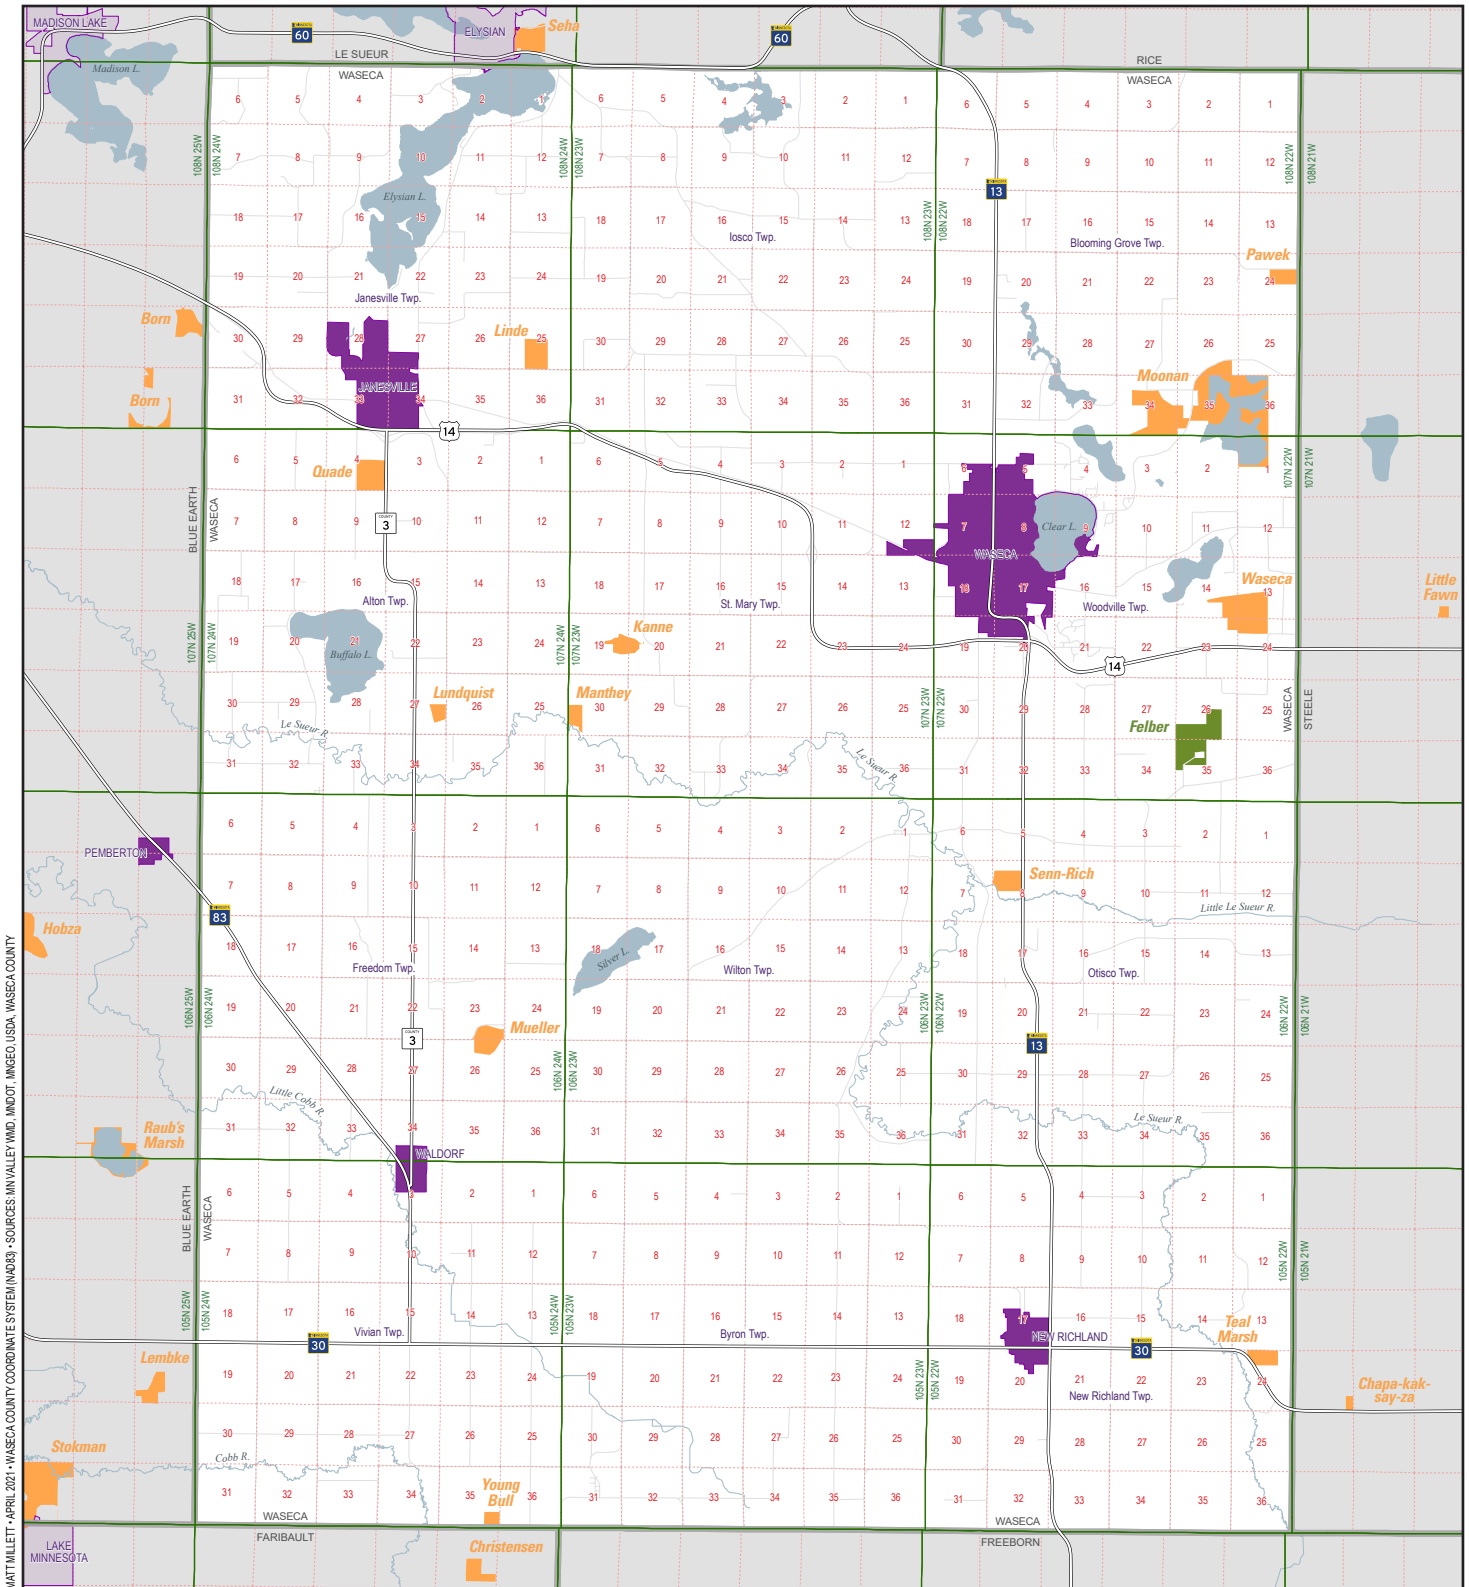

Minnesota Valley Wetland Management District

Waseca County

WPA (FWS)	CITY	Lake	Major Highways
State Park (DNR)	COUNTY	Major Stream	U.S. State County
WMA (DNR)	Township & Range (105N 20W)	Roads	
	Township Name (Tyrone Twp.)		
	Section Number (33)		

0 5 miles