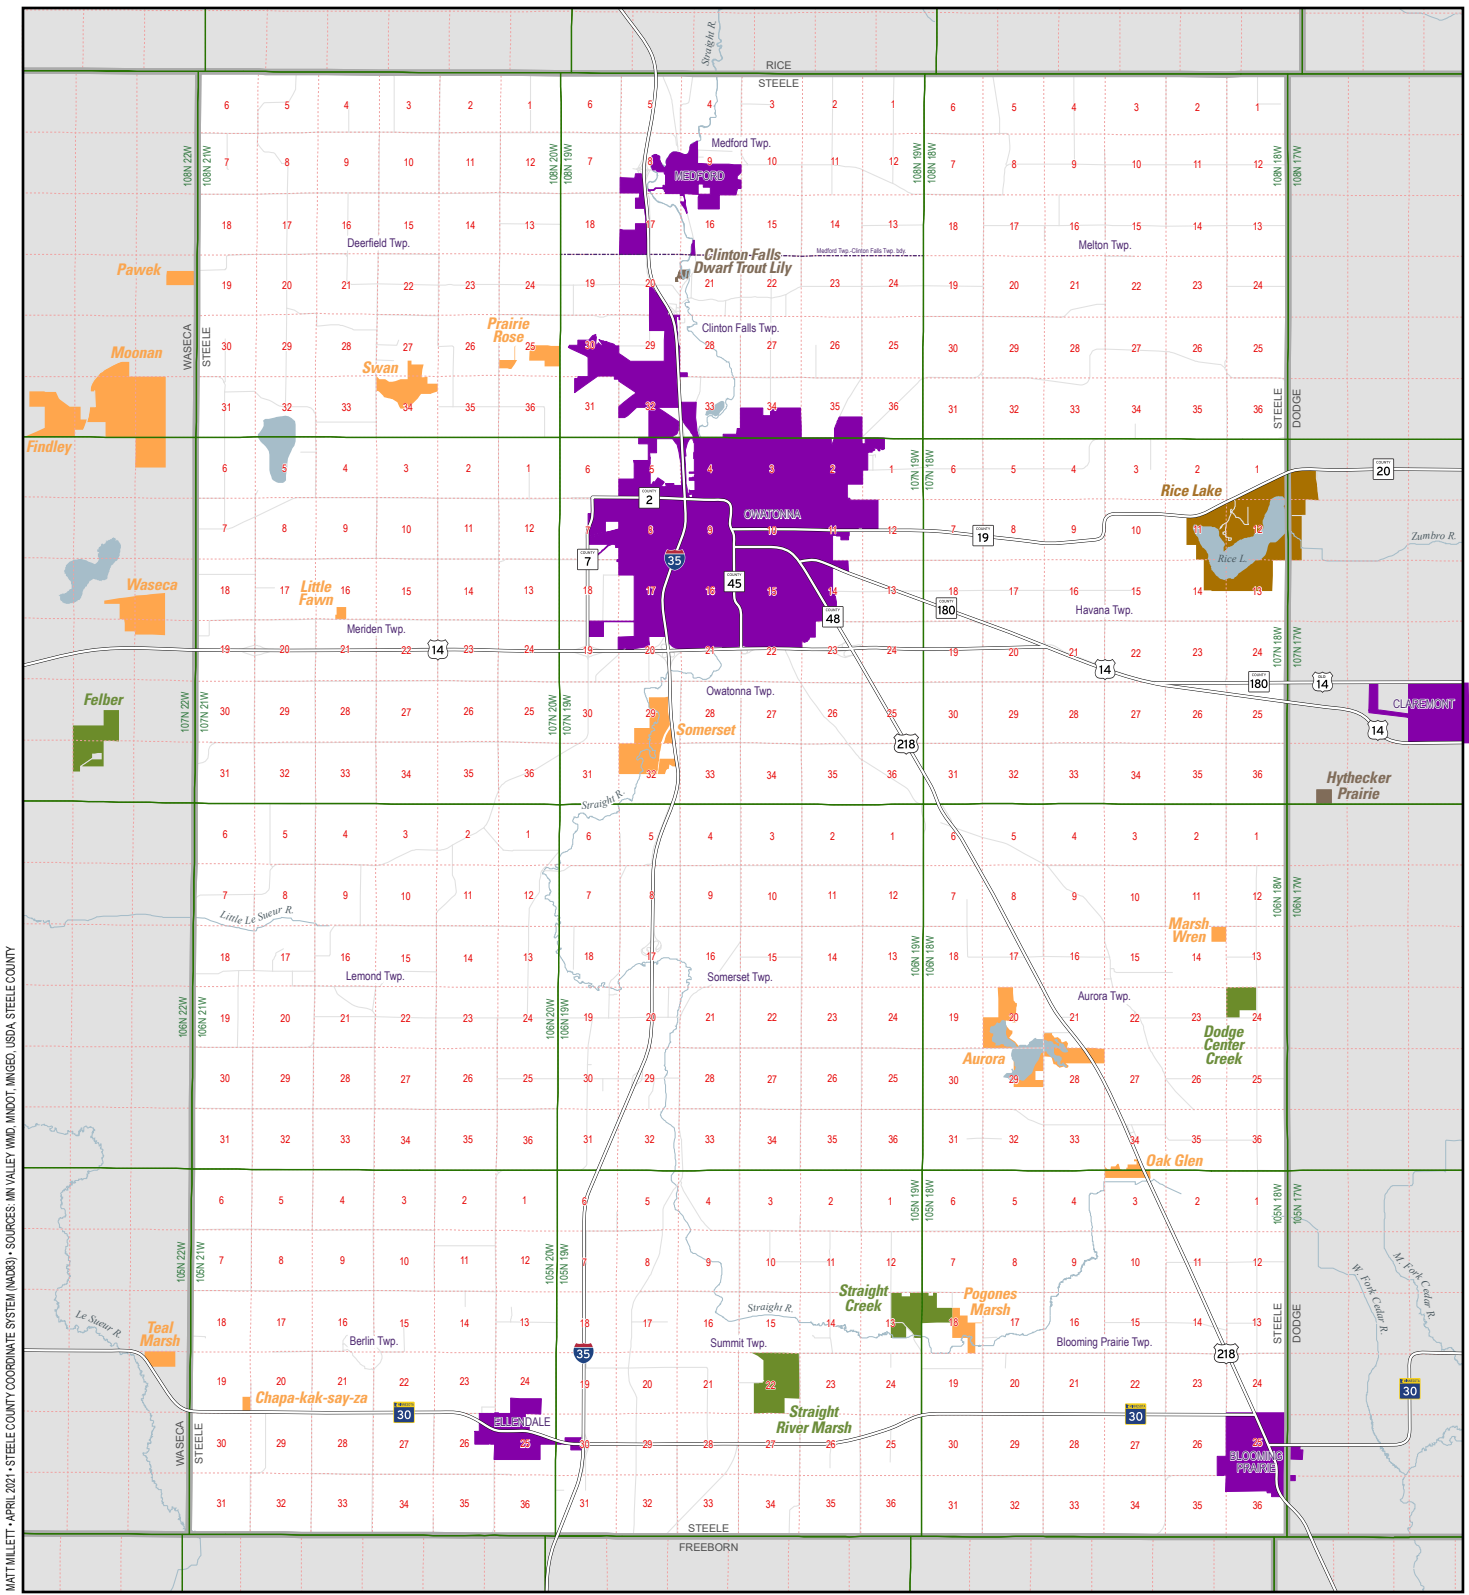

Minnesota Valley Wetland Management District

Steele County

WPA (FWS)	CITY	non-conforming township boundary	Lake	Major Highways
State Park (DNR)	COUNTY		Major Stream	U.S. State County
WMA (DNR)	Township & Range (105N 20W)		Roads	
SNA (DNR)	Township Name (Berlin Twp.)			
	Section Number (33)			

0 5 miles