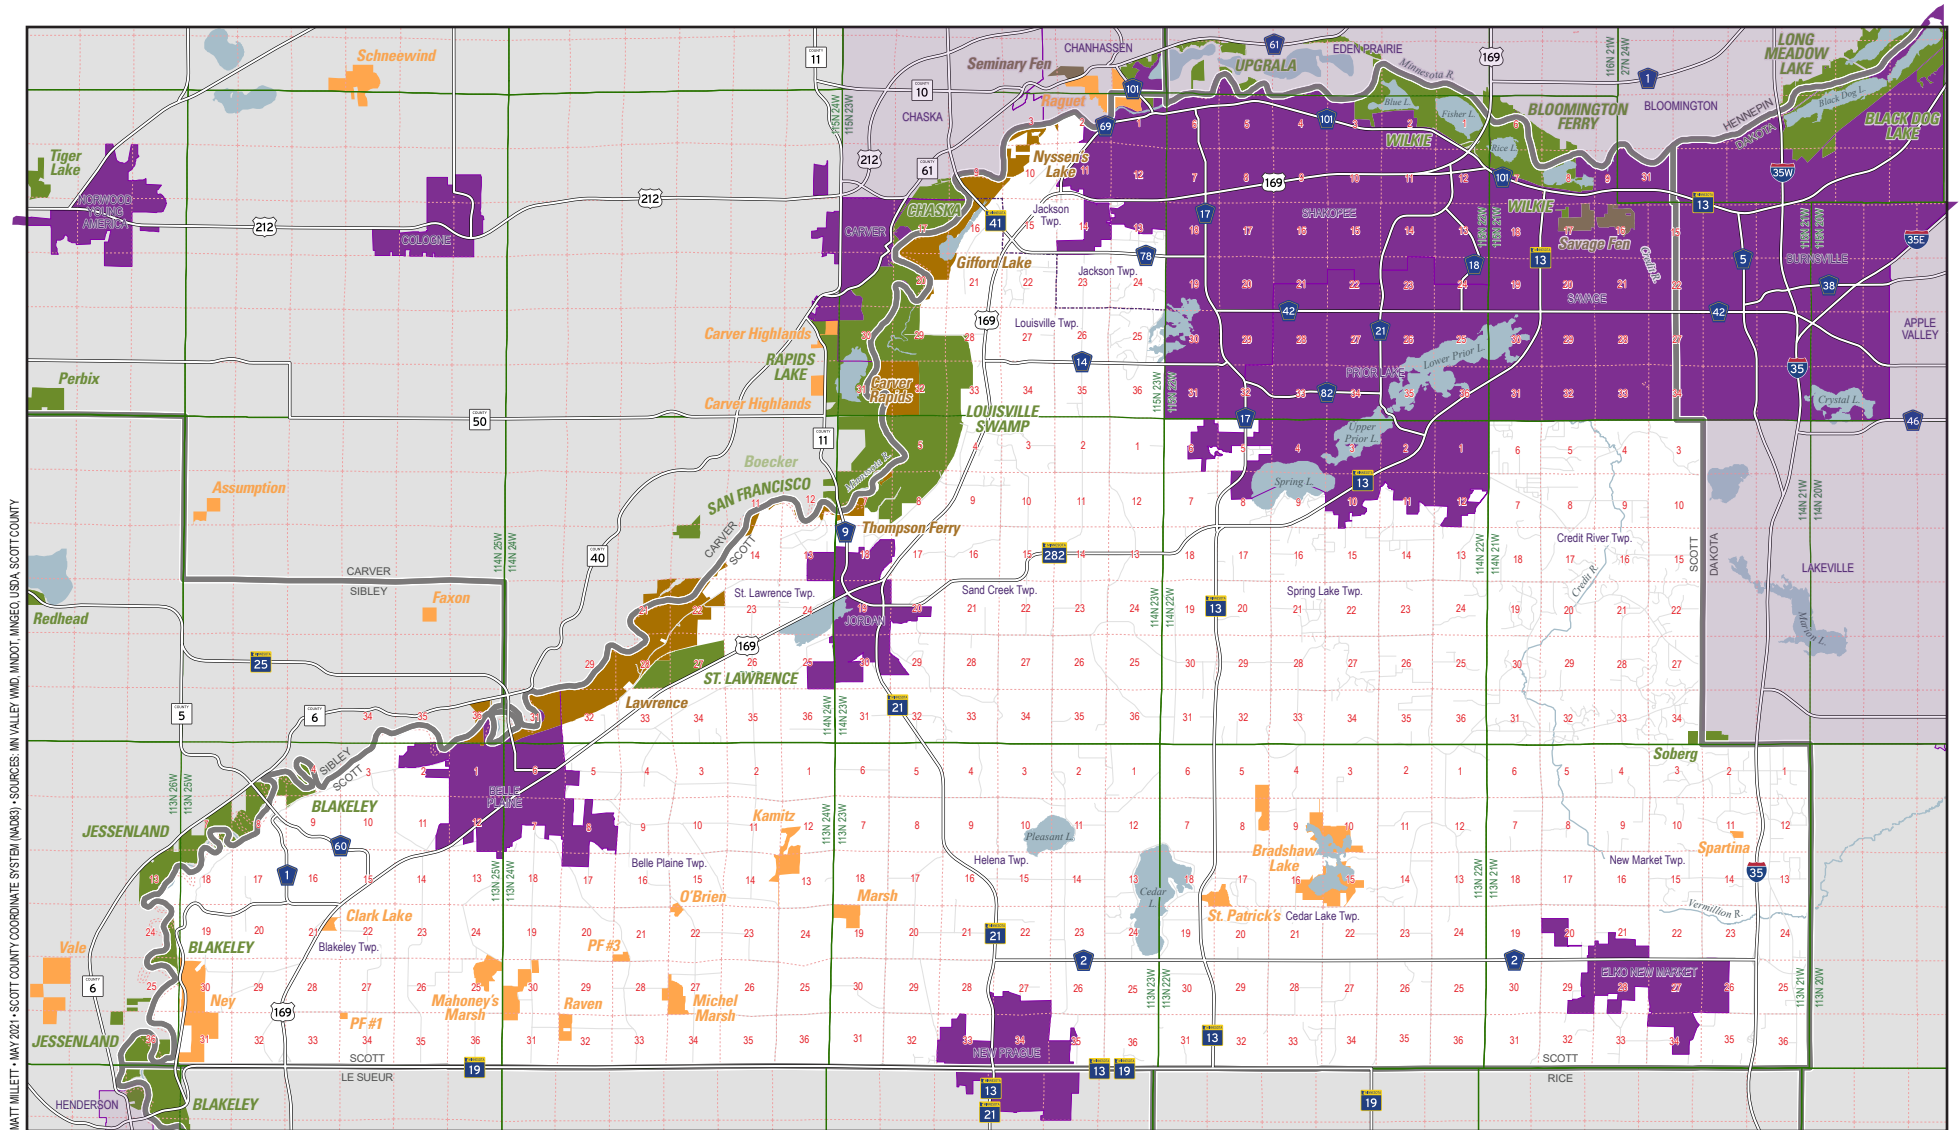

# Minnesota Valley Wetland Management District

# Scott County

NAD 83 DATUM - MAY 2011 - SCOTT COUNTY COORDINATE SYSTEM (NAD83) - SOURCES: MN VALLEY WMD, MN DOT, MINNECO, USGS, SCOTT COUNTY

U.S. Fish & Wildlife Service  
Managed Lands

- Waterfowl Production Area
- REFUGE UNIT

Minn. Dept. of Natural Resources  
Managed Lands

- Minn. Valley State Rec. Area Unit
- Wildlife Management Area
- Scientific & Natural Area

CITY

COUNTY

Township & Range (114N 23W)  
Township Name (Blakeley Twp.)

Section Number (19)

non-conforming township boundary

Lake

Major Stream

Roads

Major Highways

- Interstate 35
- U.S. 169
- State 13
- County 9
- County 11