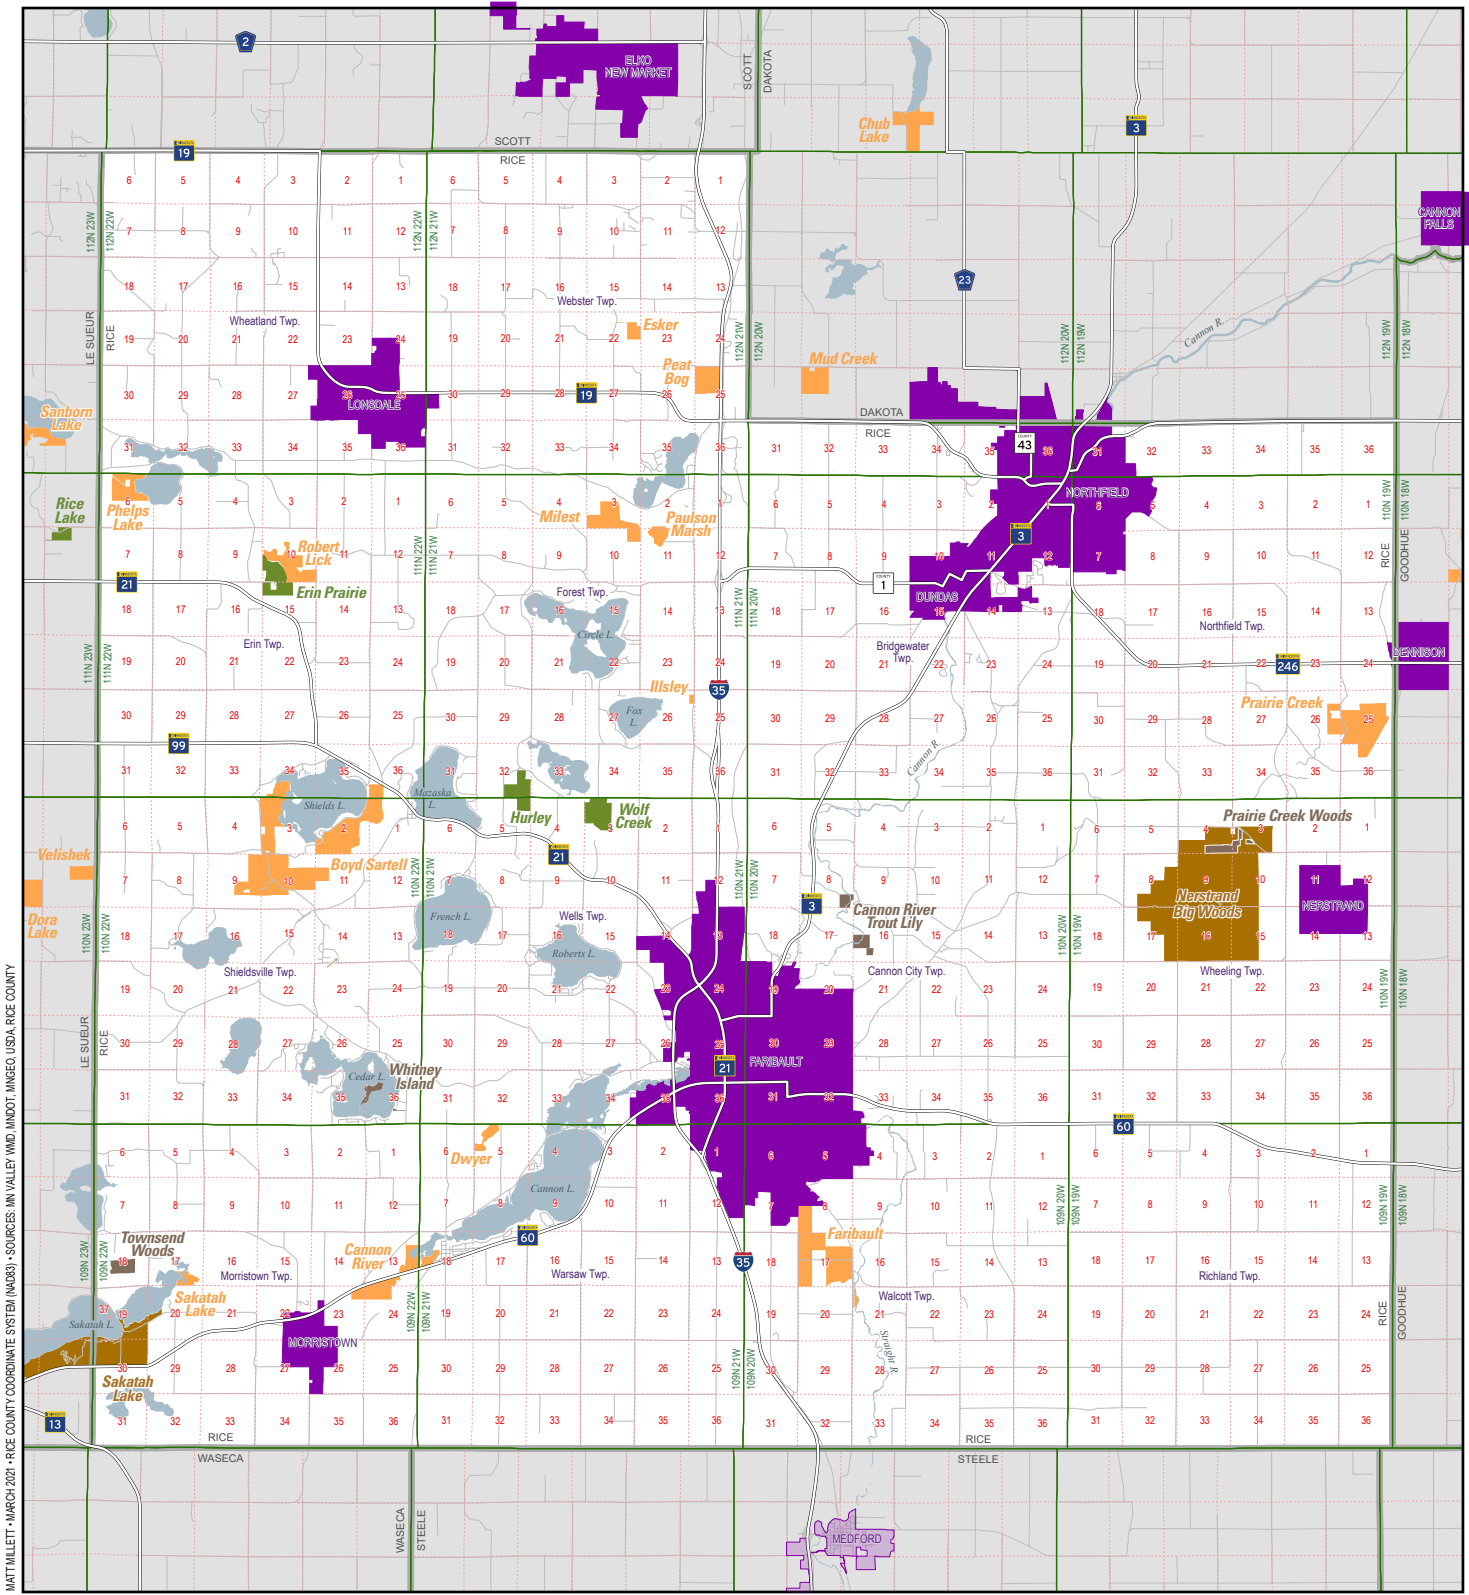

Minnesota Valley Wetland Management District

Rice County

WPA (FWS)	CITY	Lake	Major Highways
State Park (DNR)	COUNTY	Major Stream	U.S. State County
WMA (DNR)	Township & Range (106N 27W)	Roads	
SNA DNR	Township Name (Sterling Twp.)		
	Section Number (33)		

0 5 10 miles