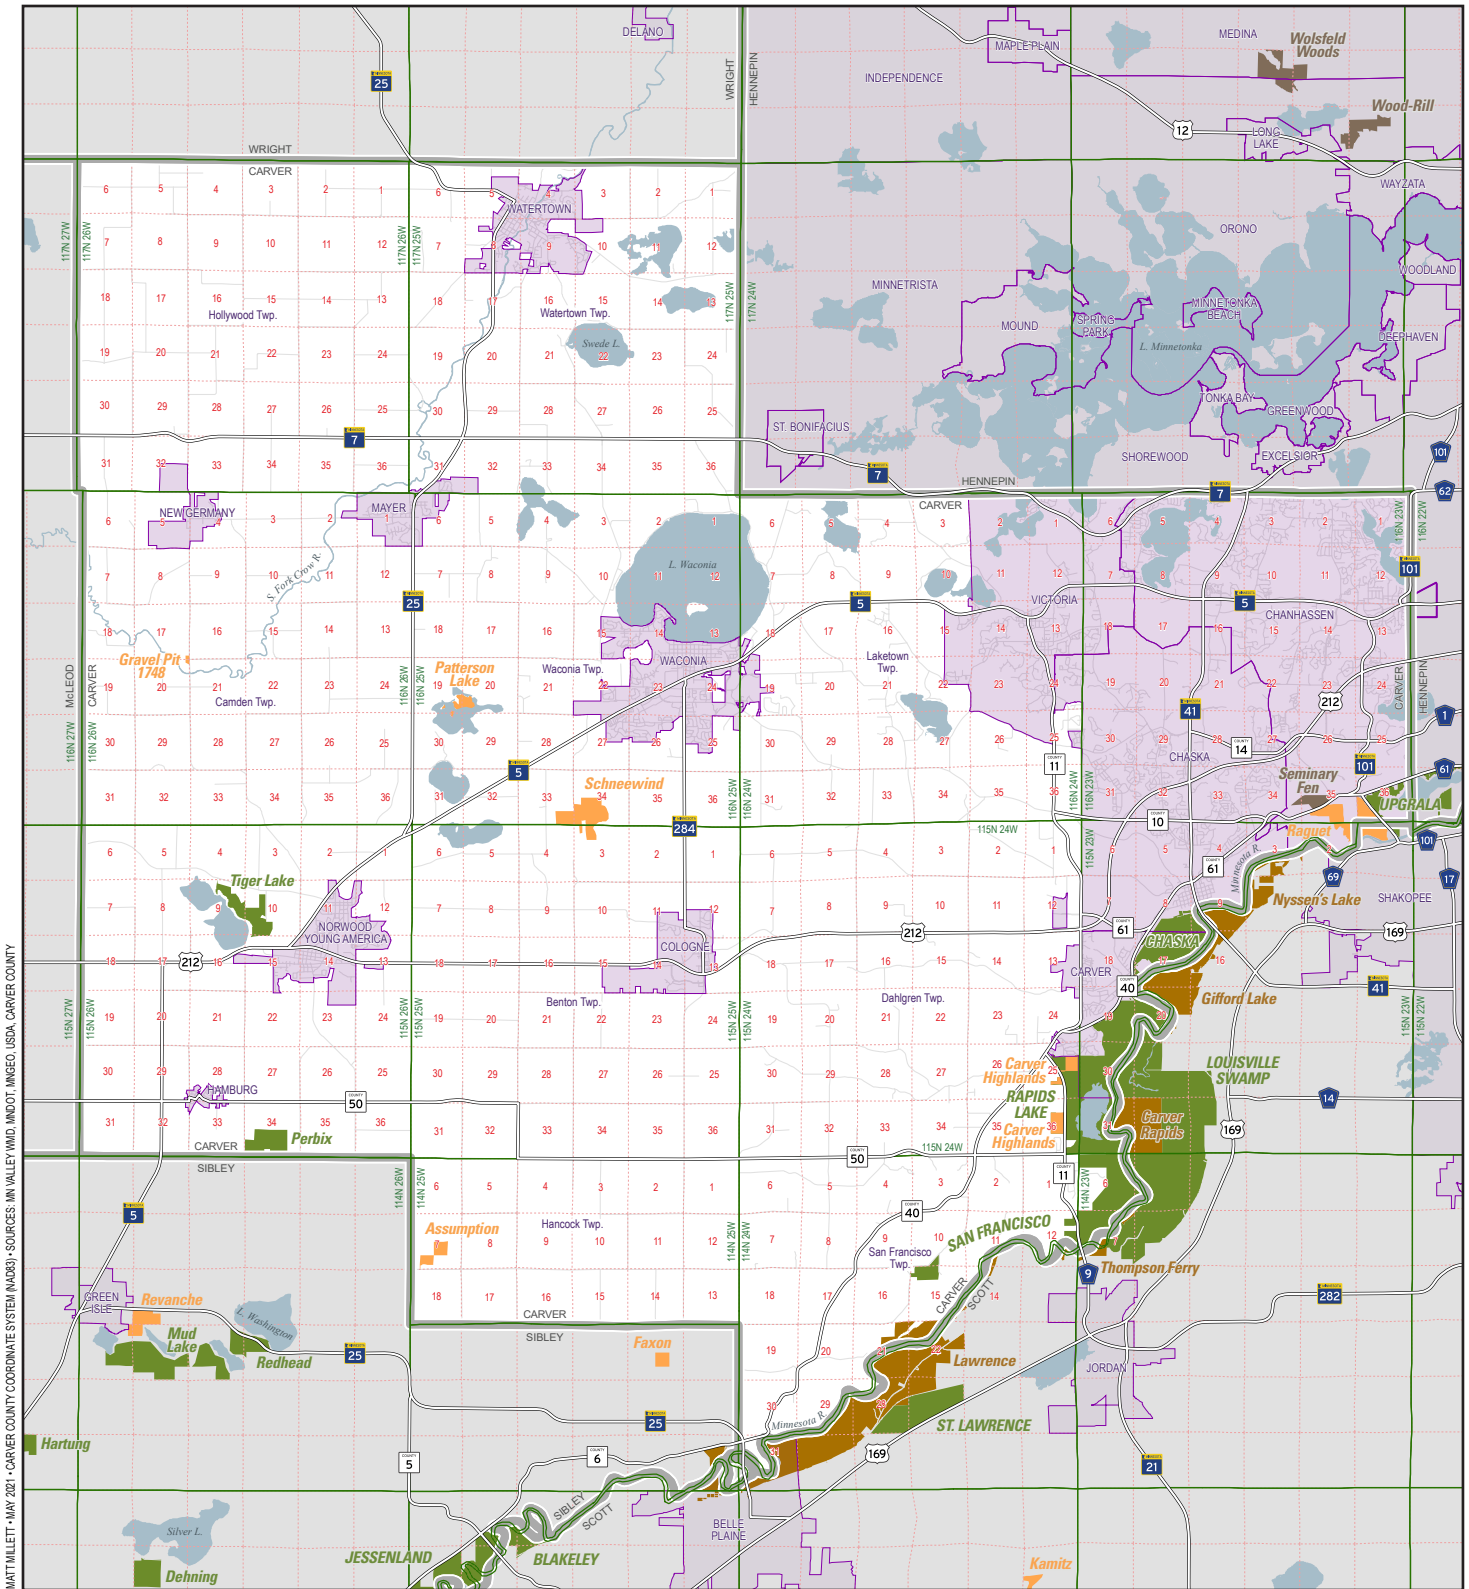

Minnesota Valley Wetland Management District

Carver County

- WPA/REFUGE UNIT (FWS)
- Minnesota Valley State Recreation Area Unit (DNR)
- WMA (DNR)
- SNA (DNR)

- CITY
- COUNTY
- Township & Range (105N 20W)
- Township Name (Tyrone Twp.)
- ..... Section Number (33)

- Lake
- Major Stream
- Roads
- Major Highways
- 14 U.S.
- 30 State
- 10 County