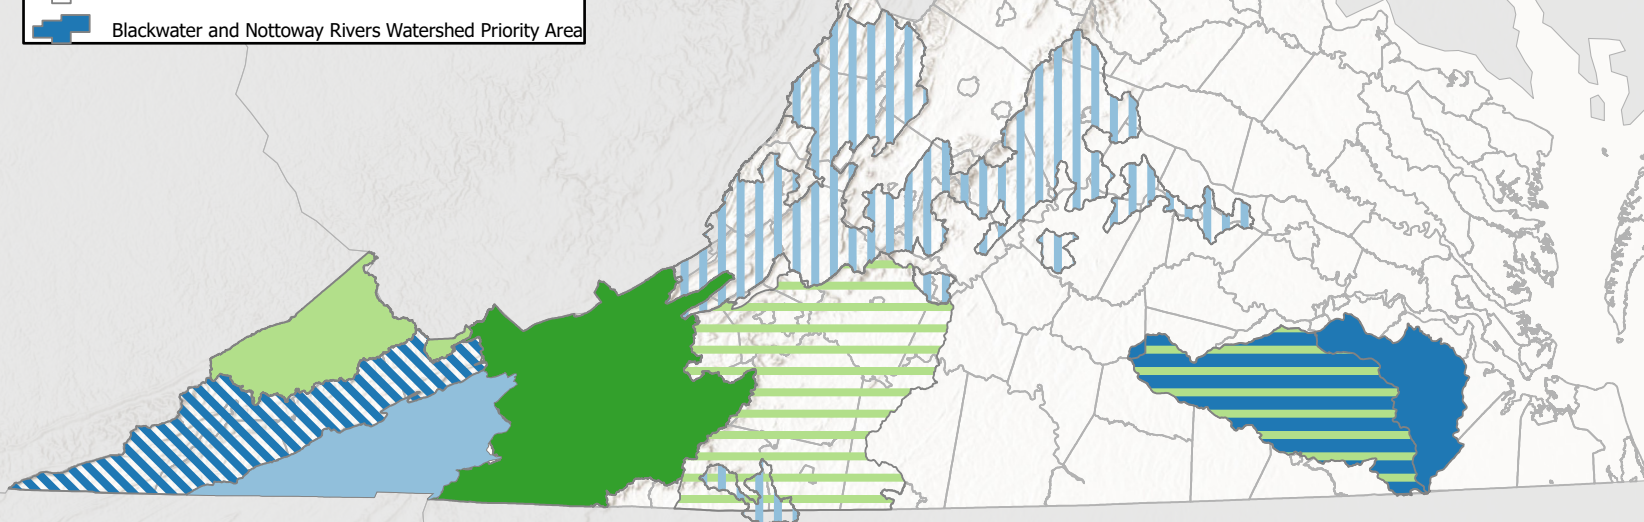

Partners for Fish and Wildlife Program (PFW) Priority Areas in Virginia

PFW Priority Areas in Virginia

-  Big Sandy River Watershed Priority Area
-  Clinch and Powell Rivers Watershed Priority Area
-  Holston River Watershed Priority Area
-  New River Watershed Priority Area
-  James Spiny mussel Priority Area
-  Roanoke Logperch Priority Area
-  Blackwater and Nottoway Rivers Watershed Priority Area

Map prepared by Virginia Ecological Services Field Office
December 1, 2021