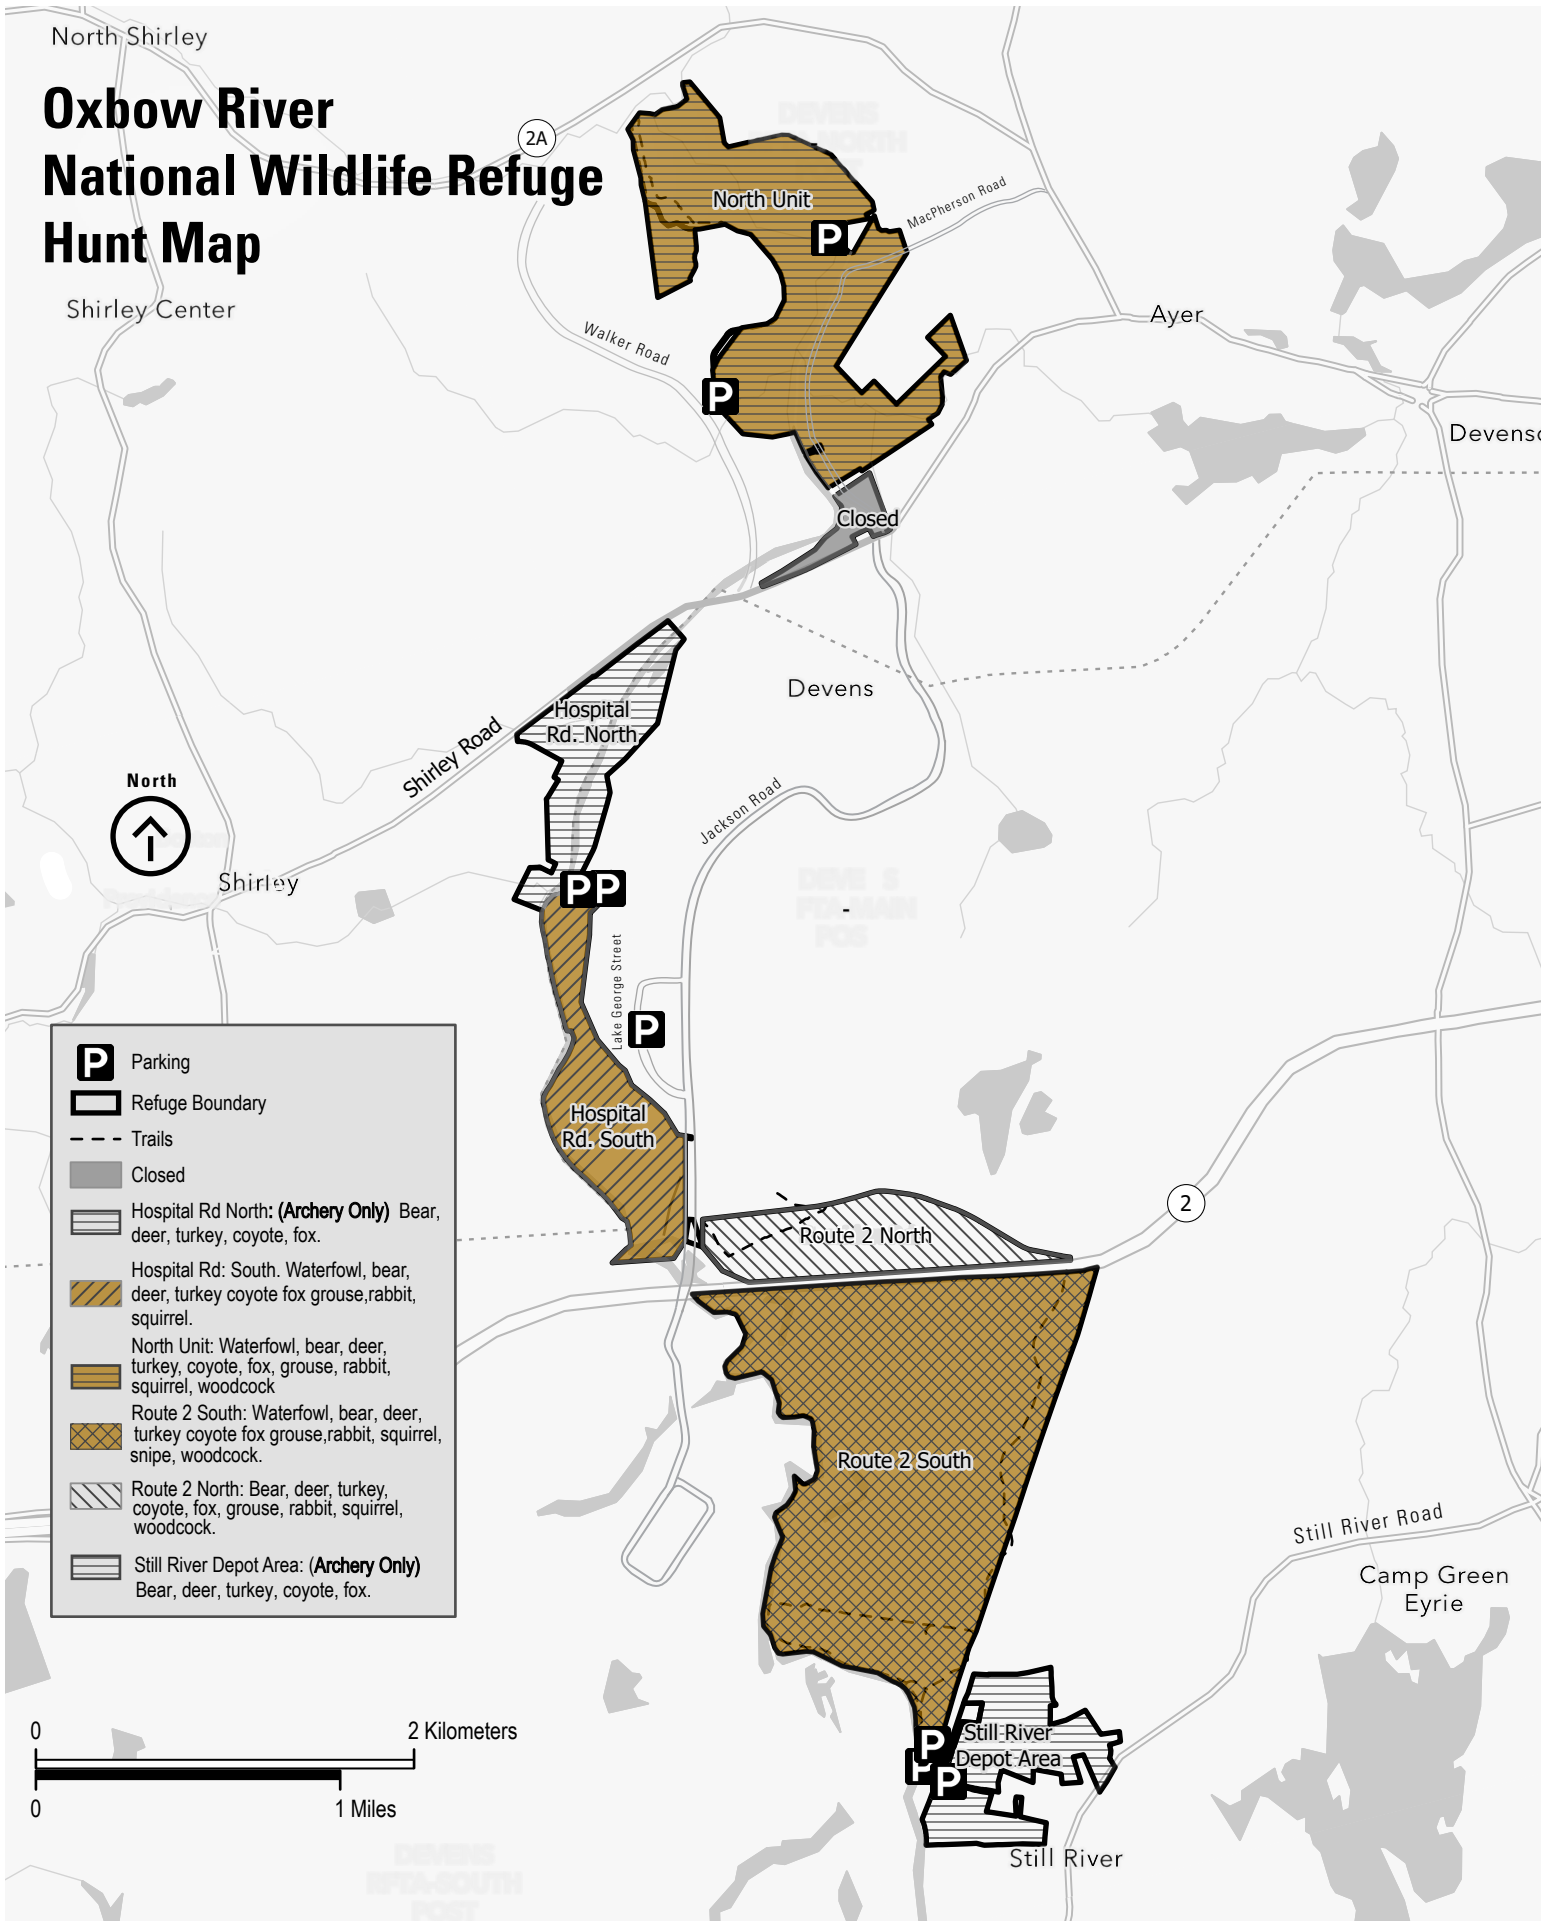

North Shirley

Oxbow River National Wildlife Refuge Hunt Map

Shirley Center

P	Parking
	Refuge Boundary
	Trails
	Closed
	Hospital Rd North: (Archery Only) Bear, deer, turkey, coyote, fox.
	Hospital Rd: South. Waterfowl, bear, deer, turkey, coyote, fox, grouse, rabbit, squirrel.
	North Unit: Waterfowl, bear, deer, turkey, coyote, fox, grouse, rabbit, squirrel, woodcock
	Route 2 South: Waterfowl, bear, deer, turkey, coyote, fox, grouse, rabbit, squirrel, snipe, woodcock.
	Route 2 North: Bear, deer, turkey, coyote, fox, grouse, rabbit, squirrel, woodcock.
	Still River Depot Area: (Archery Only) Bear, deer, turkey, coyote, fox.