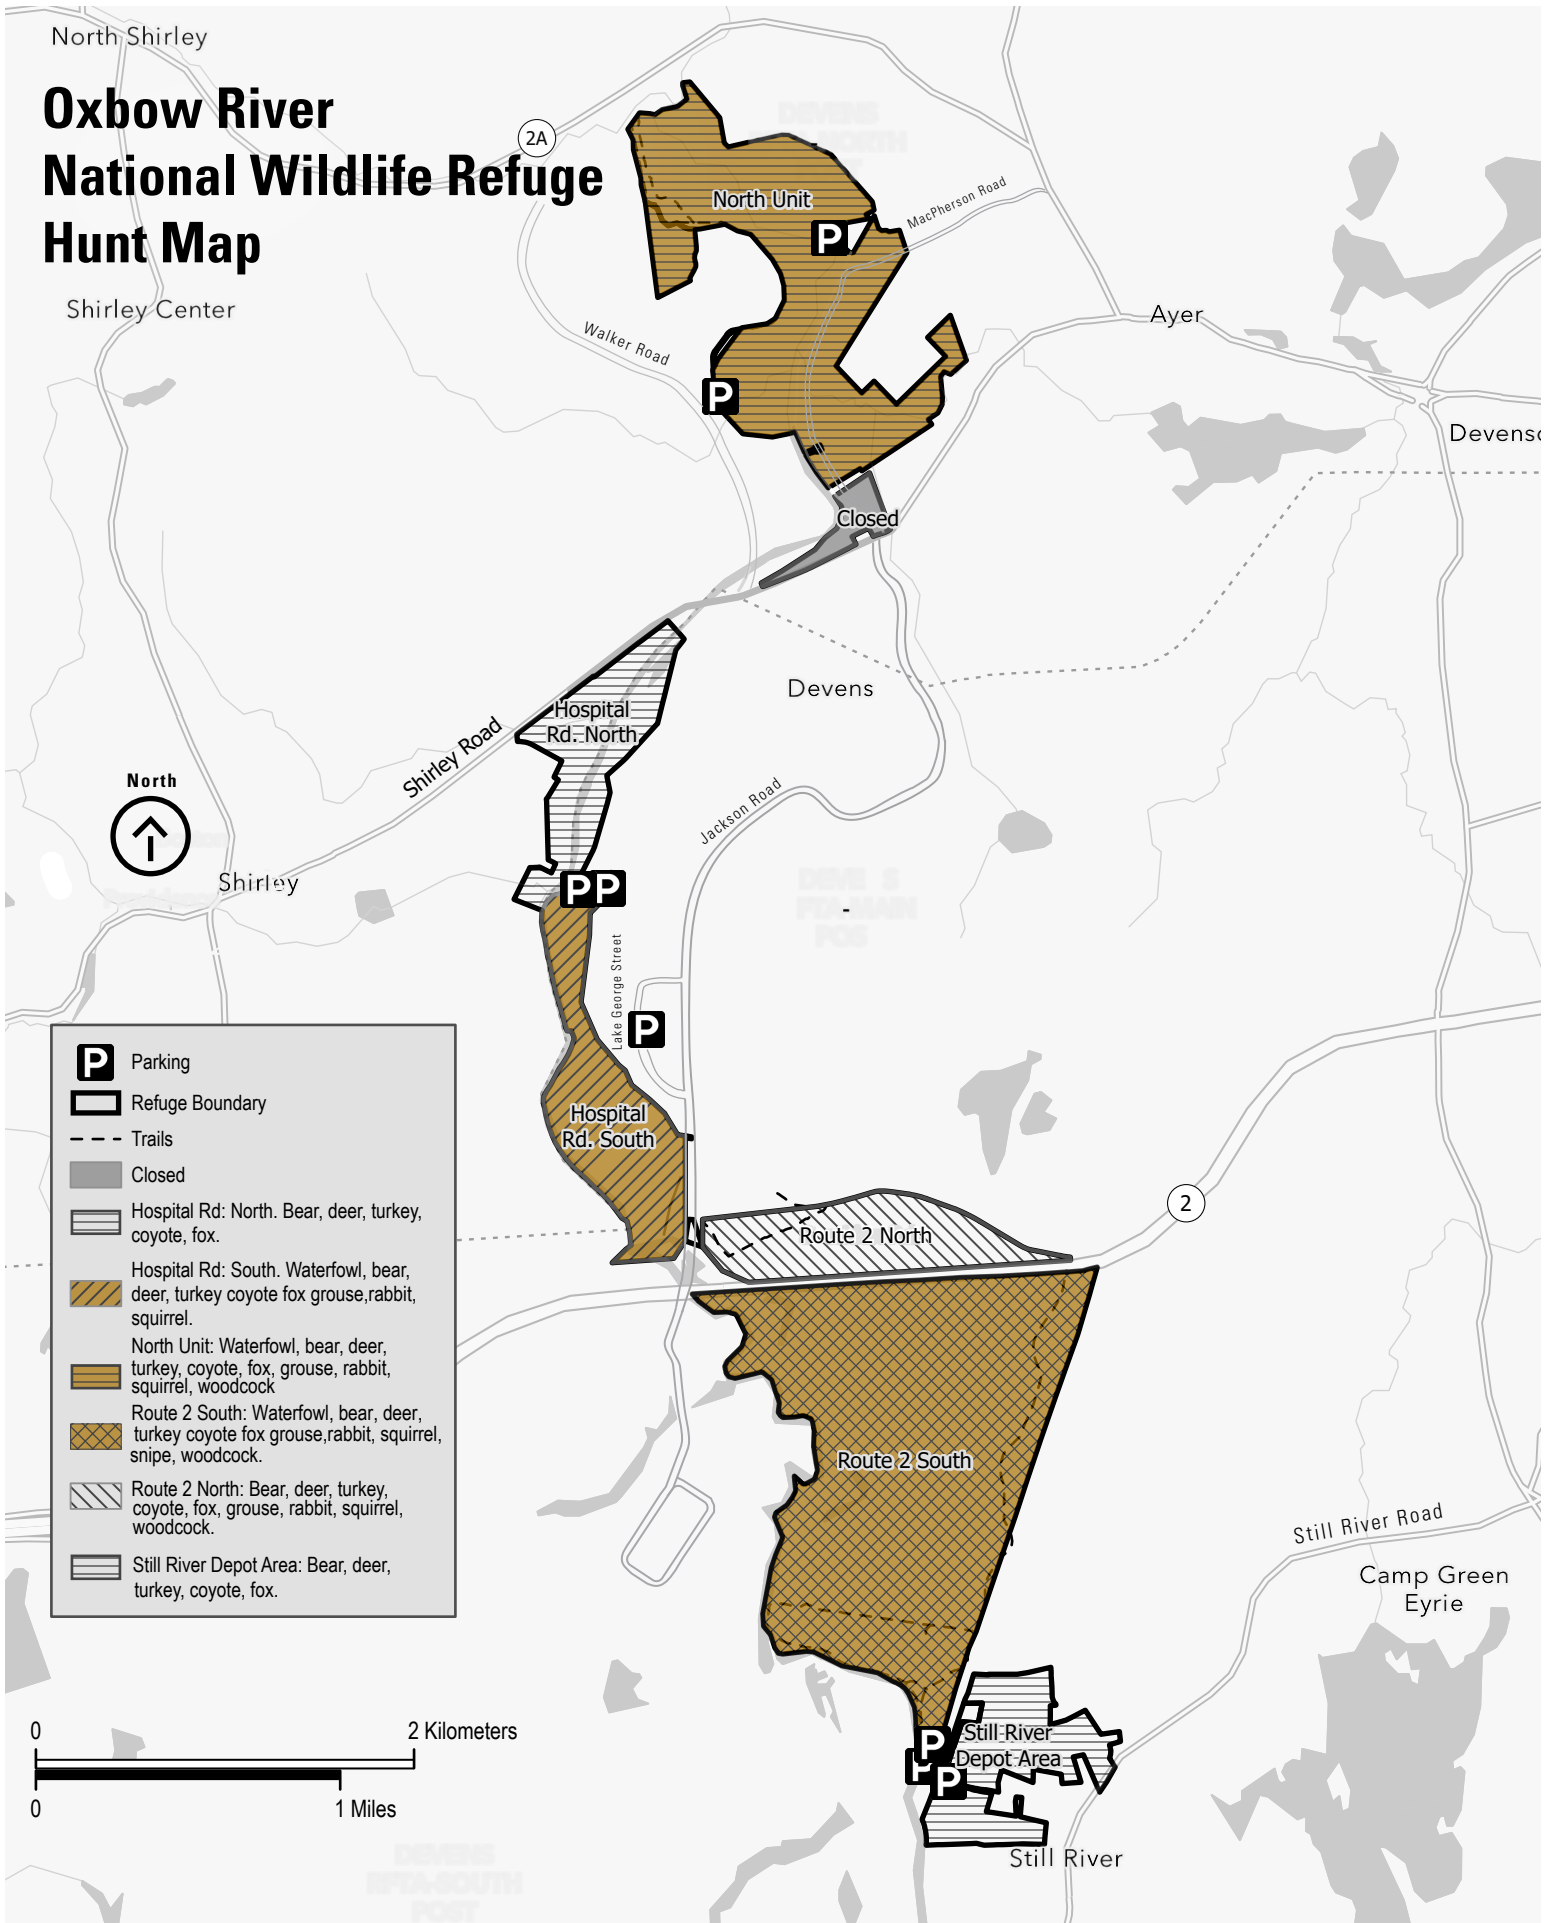

North Shirley

Oxbow River National Wildlife Refuge Hunt Map

Shirley Center

| | |
|----------|---|
| P | Parking |
| | Refuge Boundary |
| | Trails |
| | Closed |
| | Hospital Rd. North: Bear, deer, turkey, coyote, fox. |
| | Hospital Rd. South: Waterfowl, bear, deer, turkey, coyote, fox, grouse, rabbit, squirrel. |
| | North Unit: Waterfowl, bear, deer, turkey, coyote, fox, grouse, rabbit, squirrel, woodcock. |
| | Route 2 South: Waterfowl, bear, deer, turkey, coyote, fox, grouse, rabbit, squirrel, snipe, woodcock. |
| | Route 2 North: Bear, deer, turkey, coyote, fox, grouse, rabbit, squirrel, woodcock. |
| | Still River Depot Area: Bear, deer, turkey, coyote, fox. |