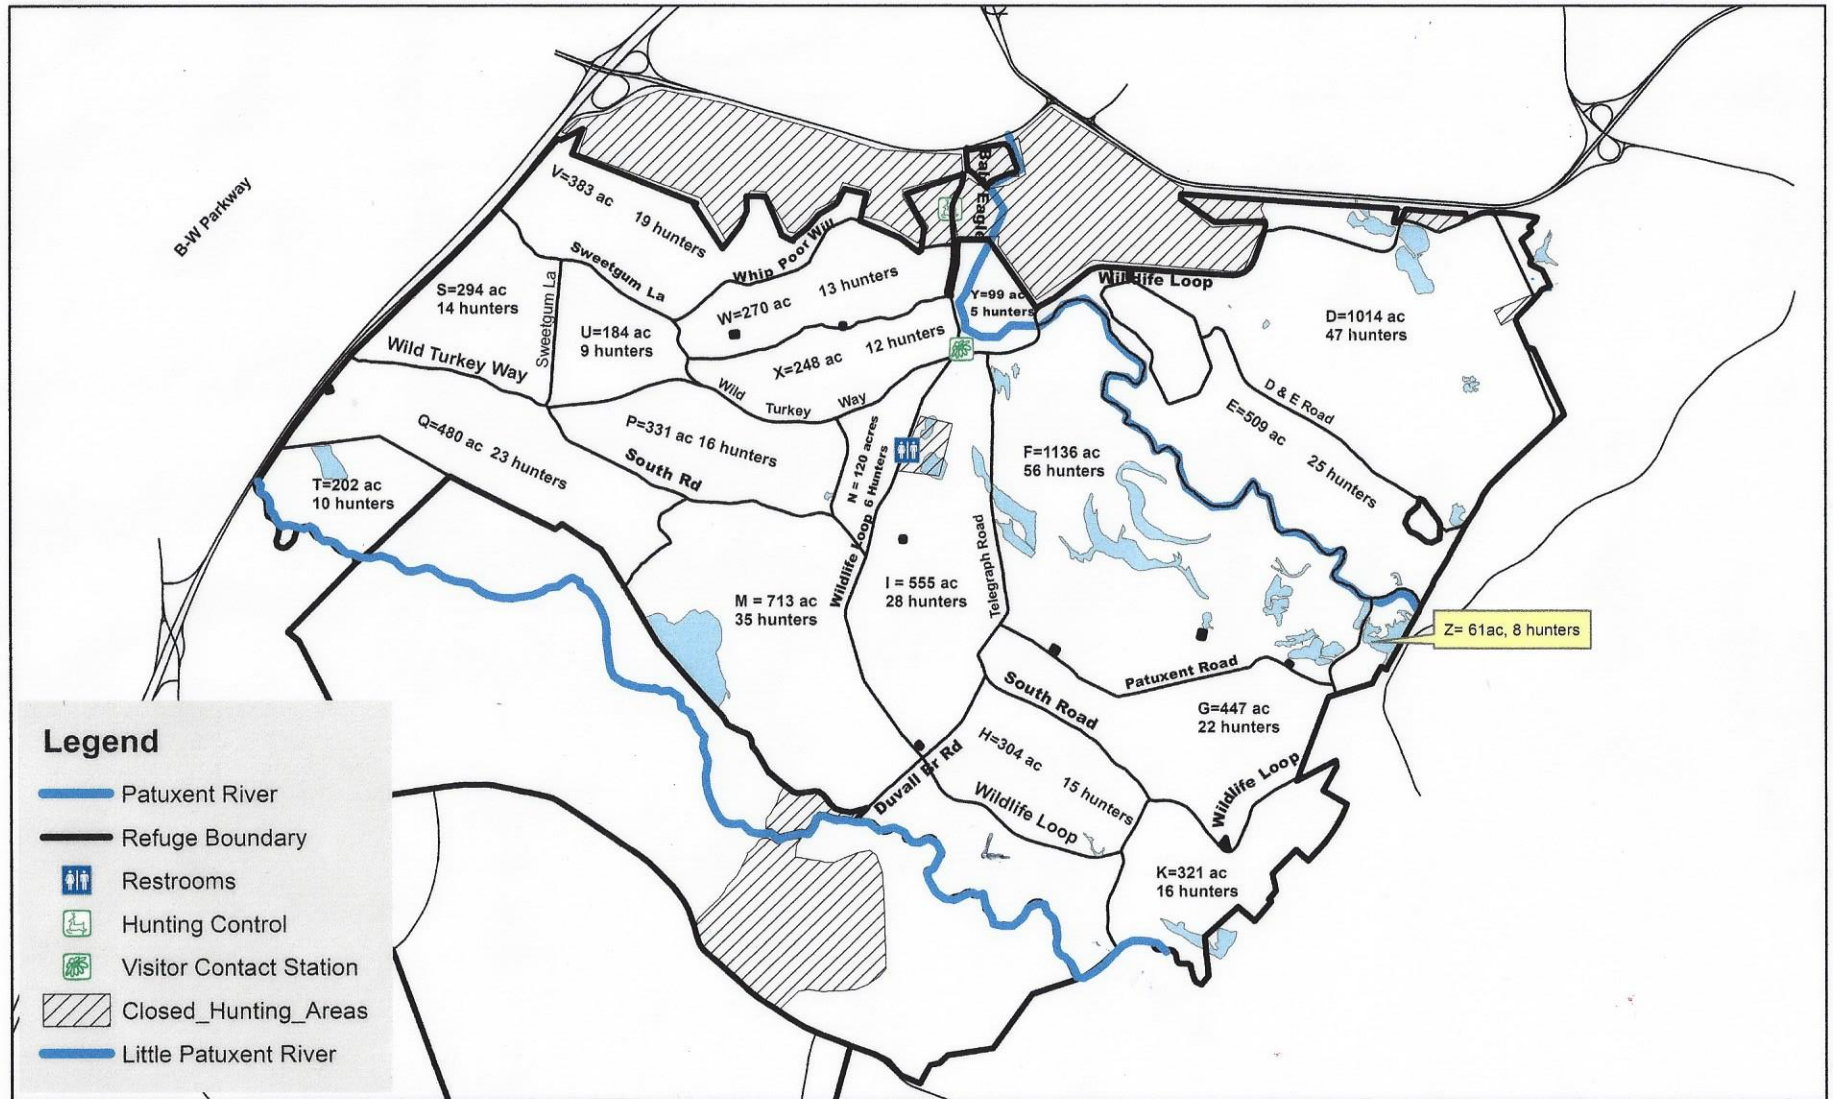

U.S. FISH & WILDLIFE SERVICE

Patuxent Research Refuge: North Tract Hunt Areas

G:\Biology Team\GIS\Projects\Hunting\NorthTractHuntAreas.mxd
NAD_1983_StatePlane_Maryland_FIPS_1900_Feet
Sandy Spencer
Sept 26, 2019

0 2,950 5,900 11,800 Feet