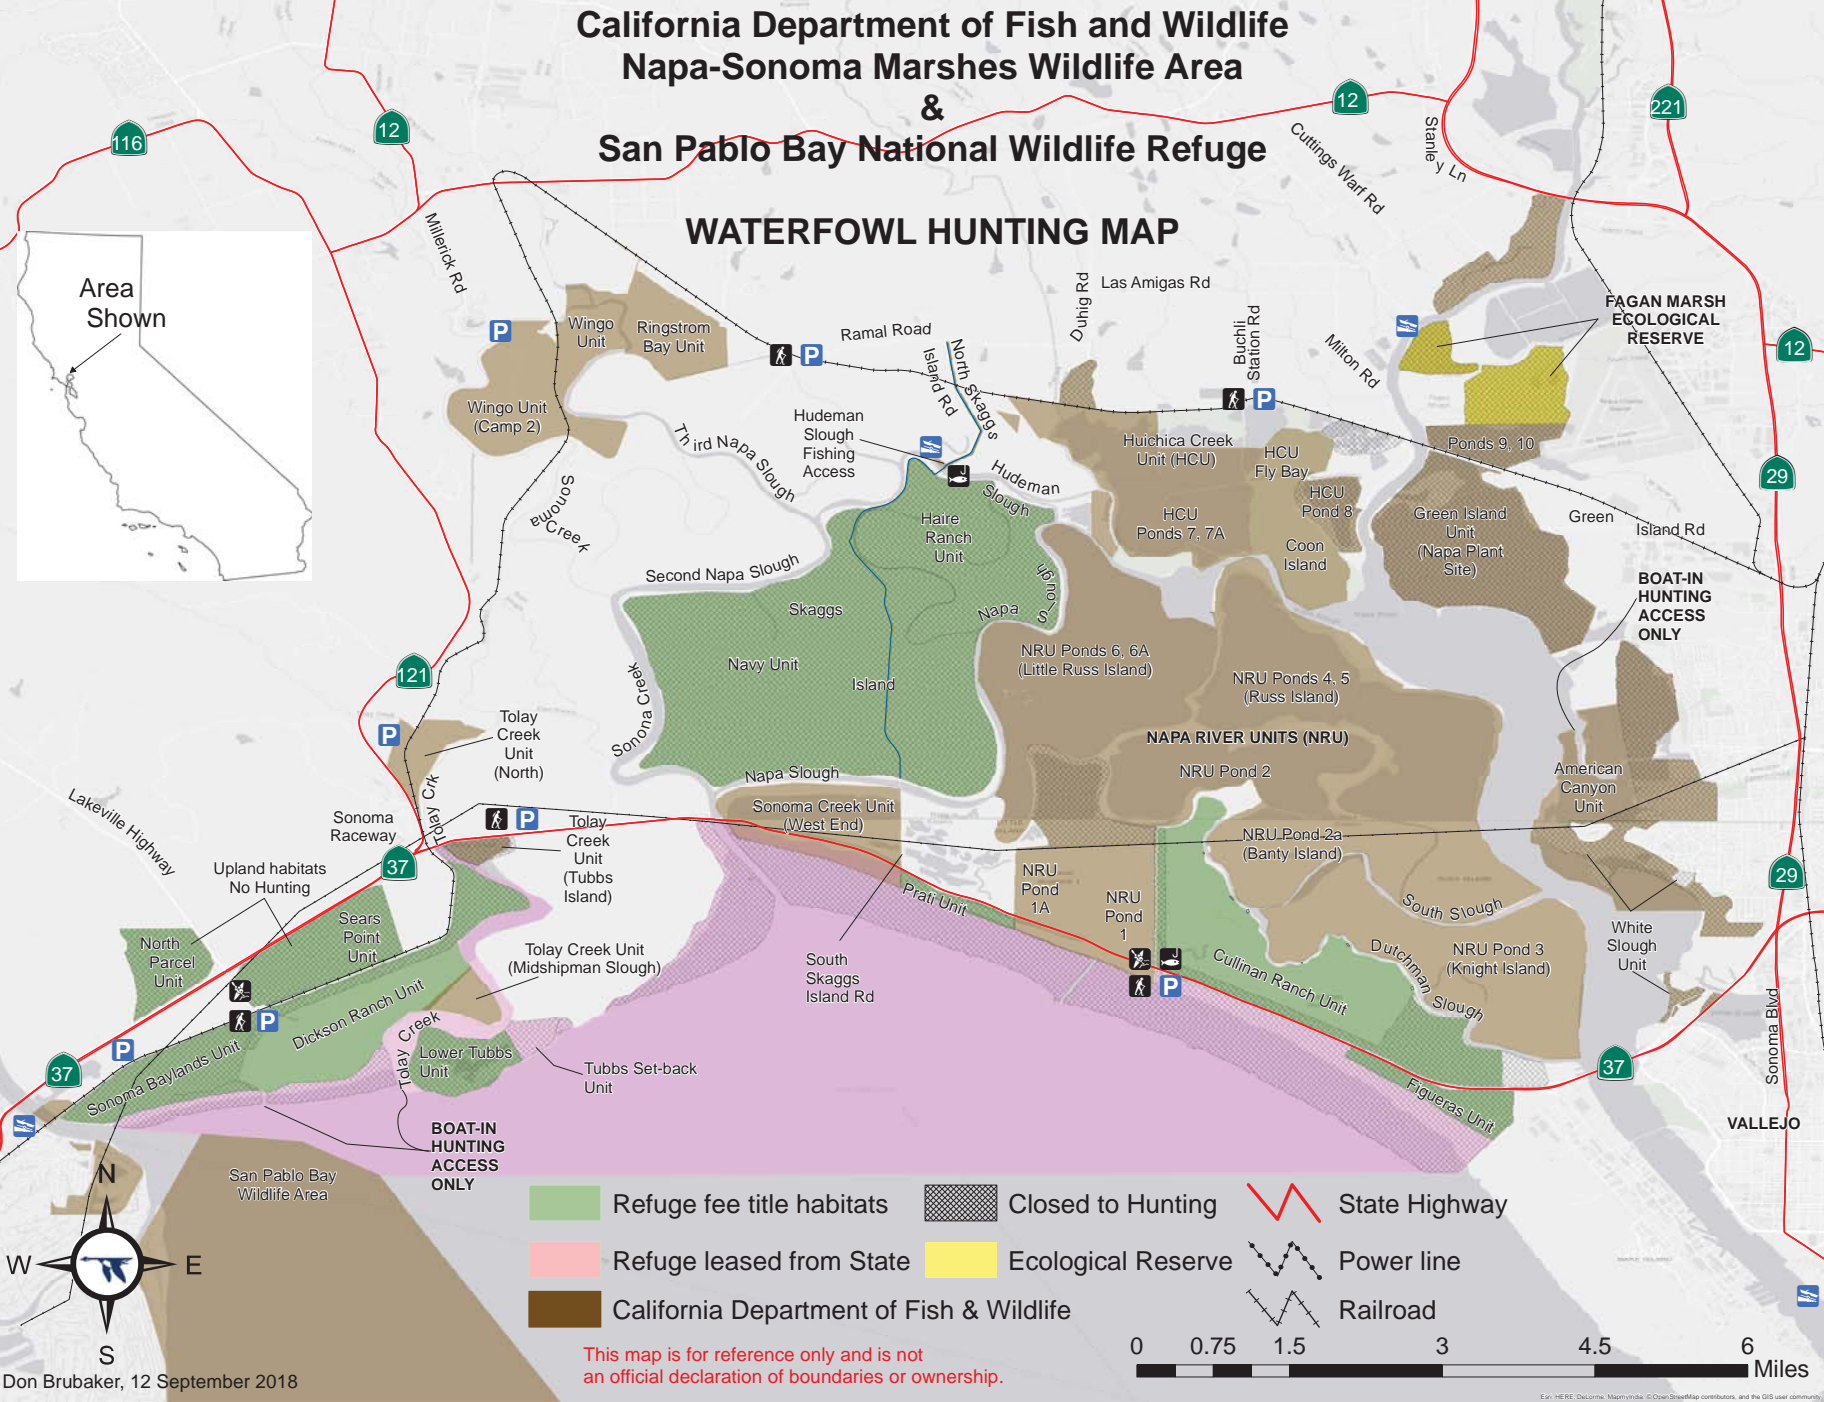

California Department of Fish and Wildlife Napa-Sonoma Marshes Wildlife Area & San Pablo Bay National Wildlife Refuge

WATERFOWL HUNTING MAP

- Refuge fee title habitats
- Refuge leased from State
- California Department of Fish & Wildlife
- Closed to Hunting
- Ecological Reserve
- State Highway
- Power line
- Railroad

This map is for reference only and is not an official declaration of boundaries or ownership.