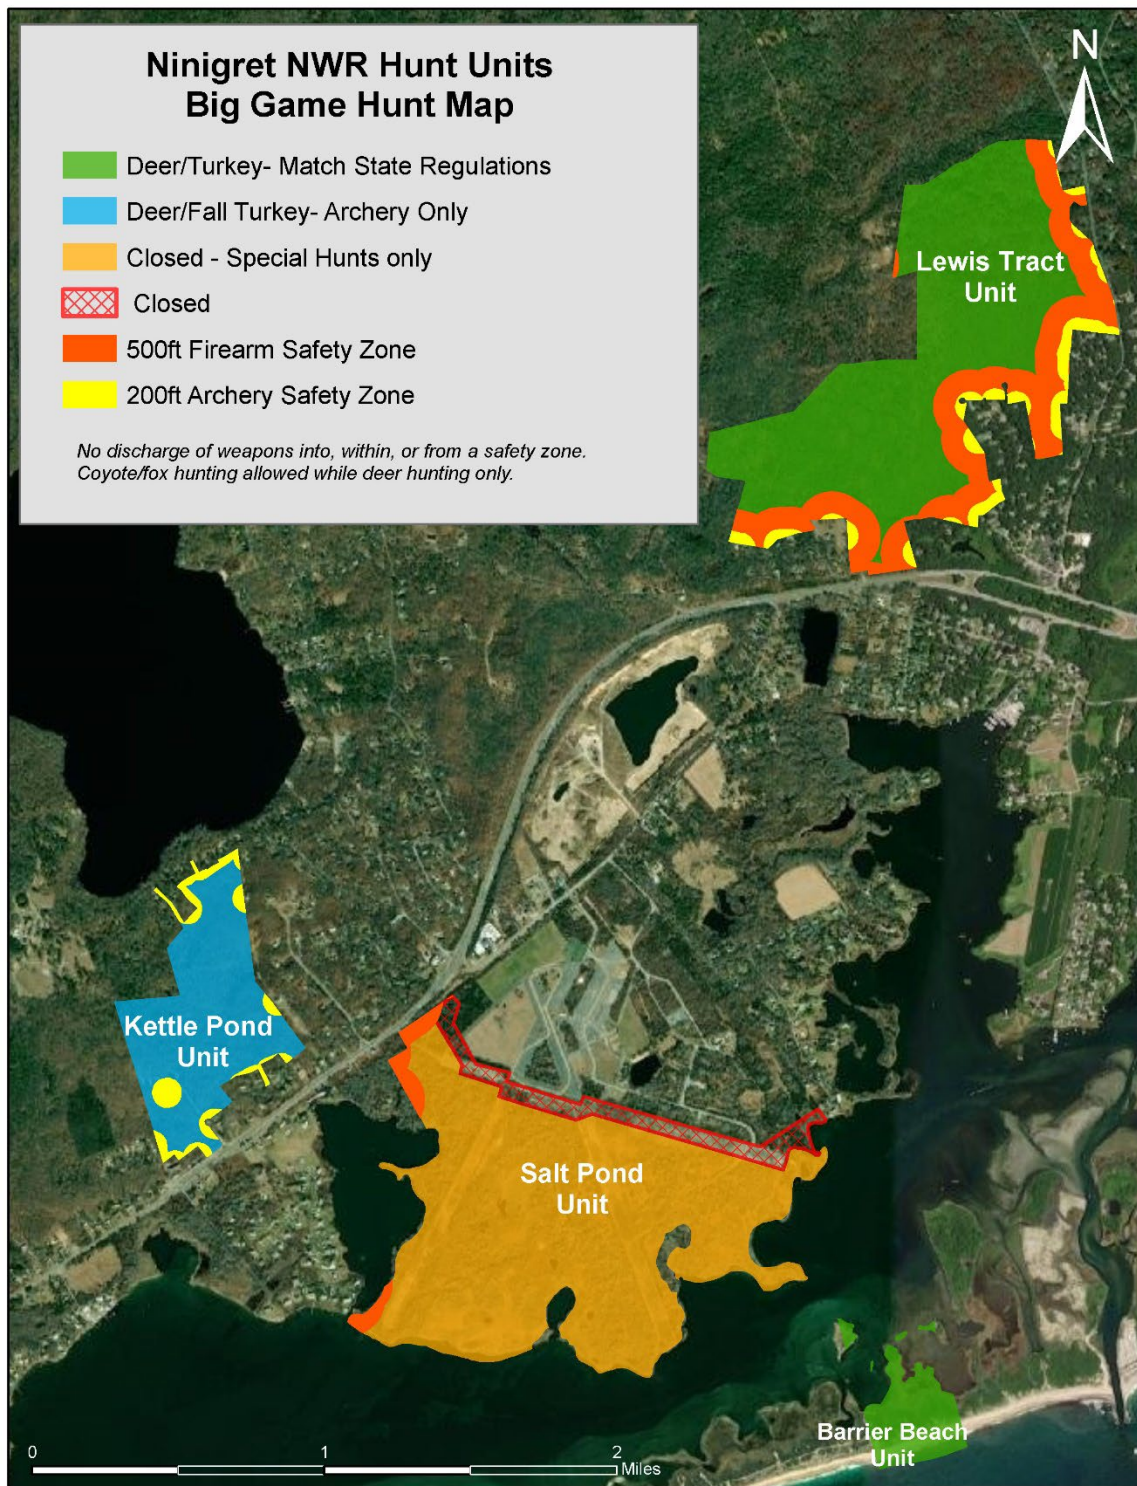

Figure 1. 2022-2023 Big Game Hunt Map, Ninigret National Wildlife Refuge Hunt Units. Hunt map was created using GIS mapping for informational use, not for legal purposes.

Please call the refuge at 401-364-9124 if you have any question.