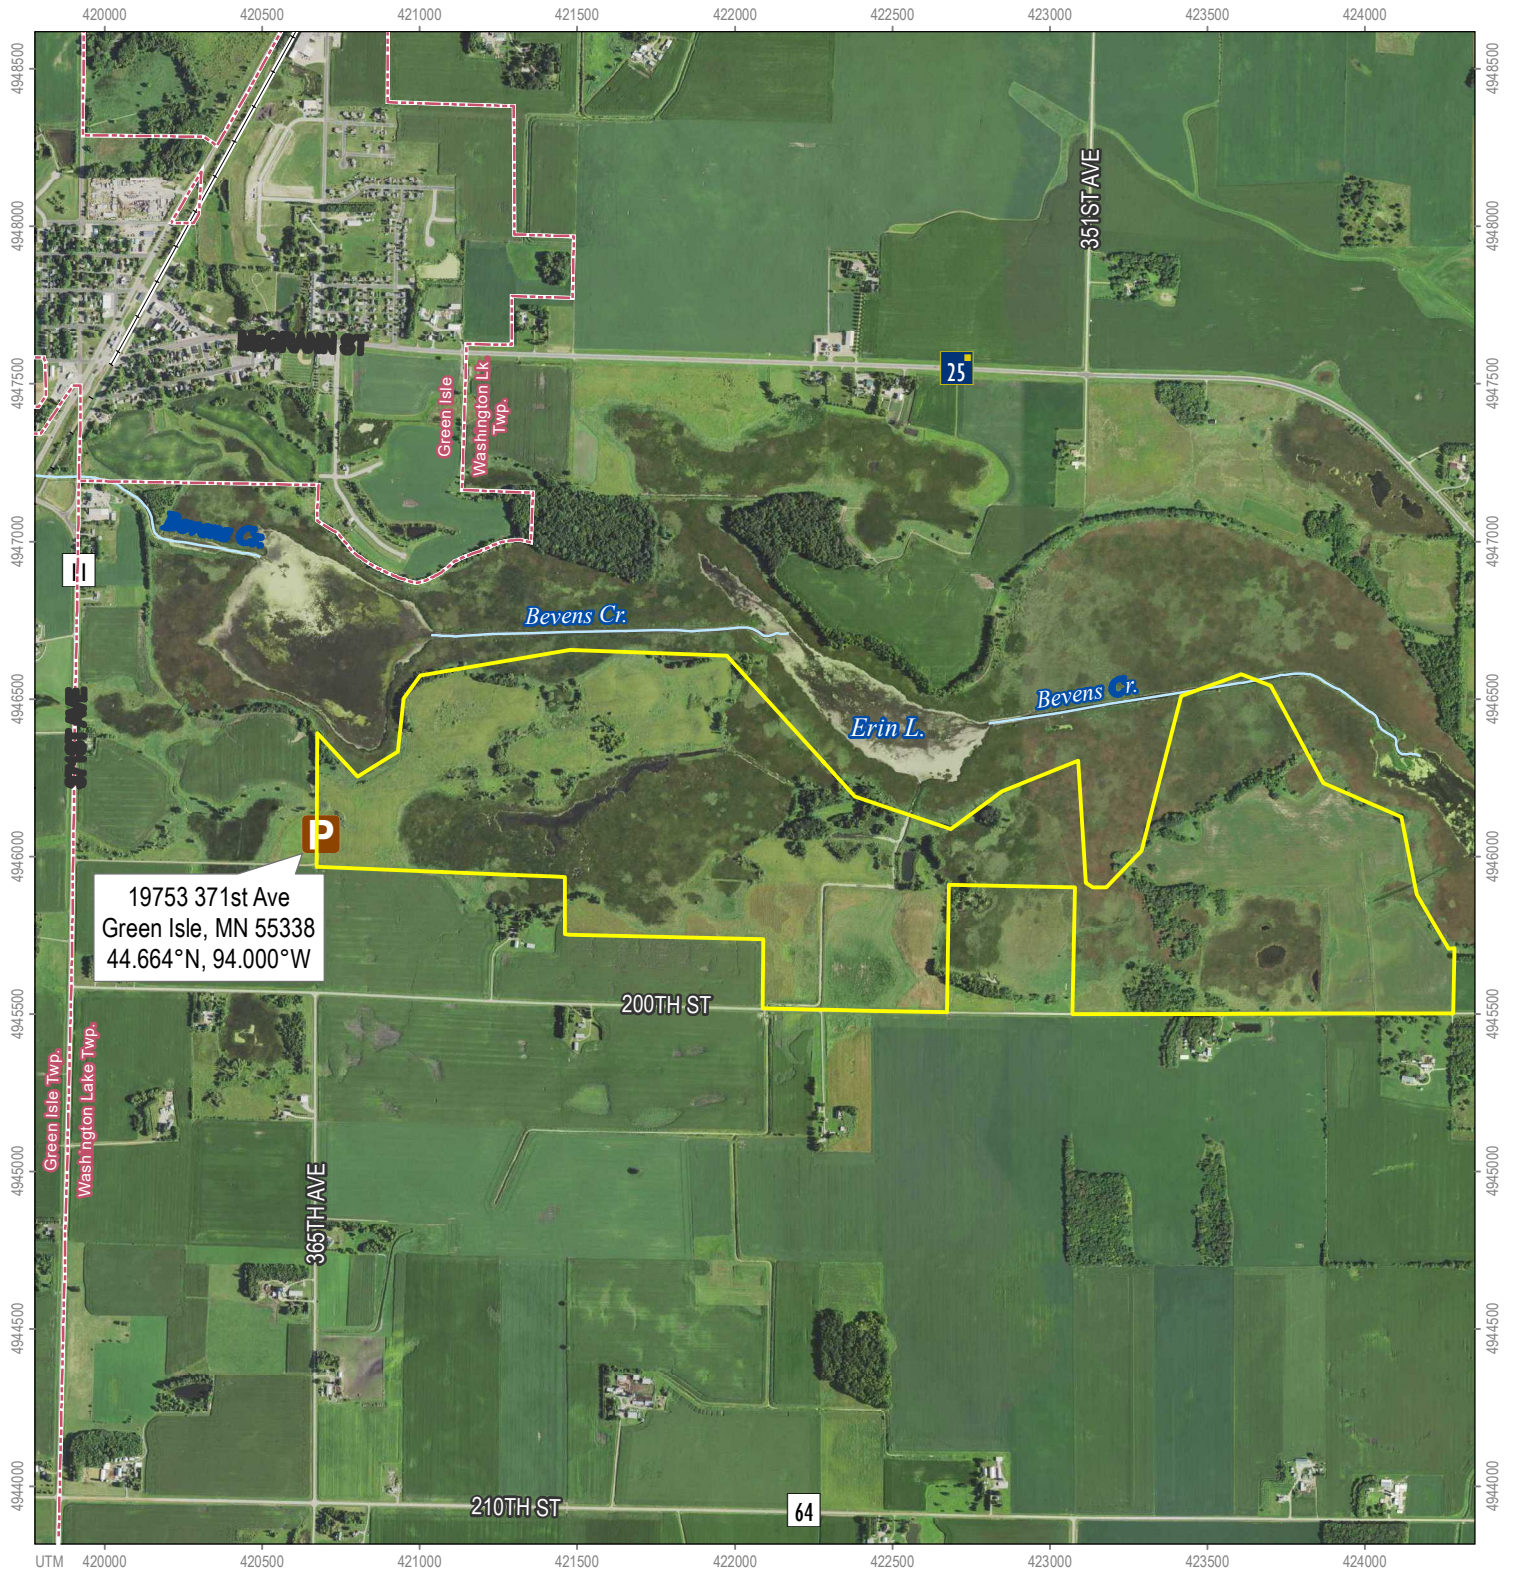

**Minnesota Valley National Wildlife Refuge**  
Wetland Management District

*Mud Lake WPA*

19753 371st Ave  
Green Isle, MN 55338  
44.664°N, 94.000°W

- WPA Boundary
- City/Twp. Boundary
- P Parking Lot
- 5 State Highway
- 4 County Road

**Mud Lake WPA (597.7 acres)**

Washington Lake Township, Sibley County  
Twp. 114N; Rng. 26W; Secs. 19, 20 & 21

MATT MILLETT • APRIL 2021 • UTM ZONE 15N (NAD83)  
SOURCES: MVNWR, MNDOT, USDA, SIBLEY COUNTY

Boundaries shown are approximate. Please adhere to all posted signs.