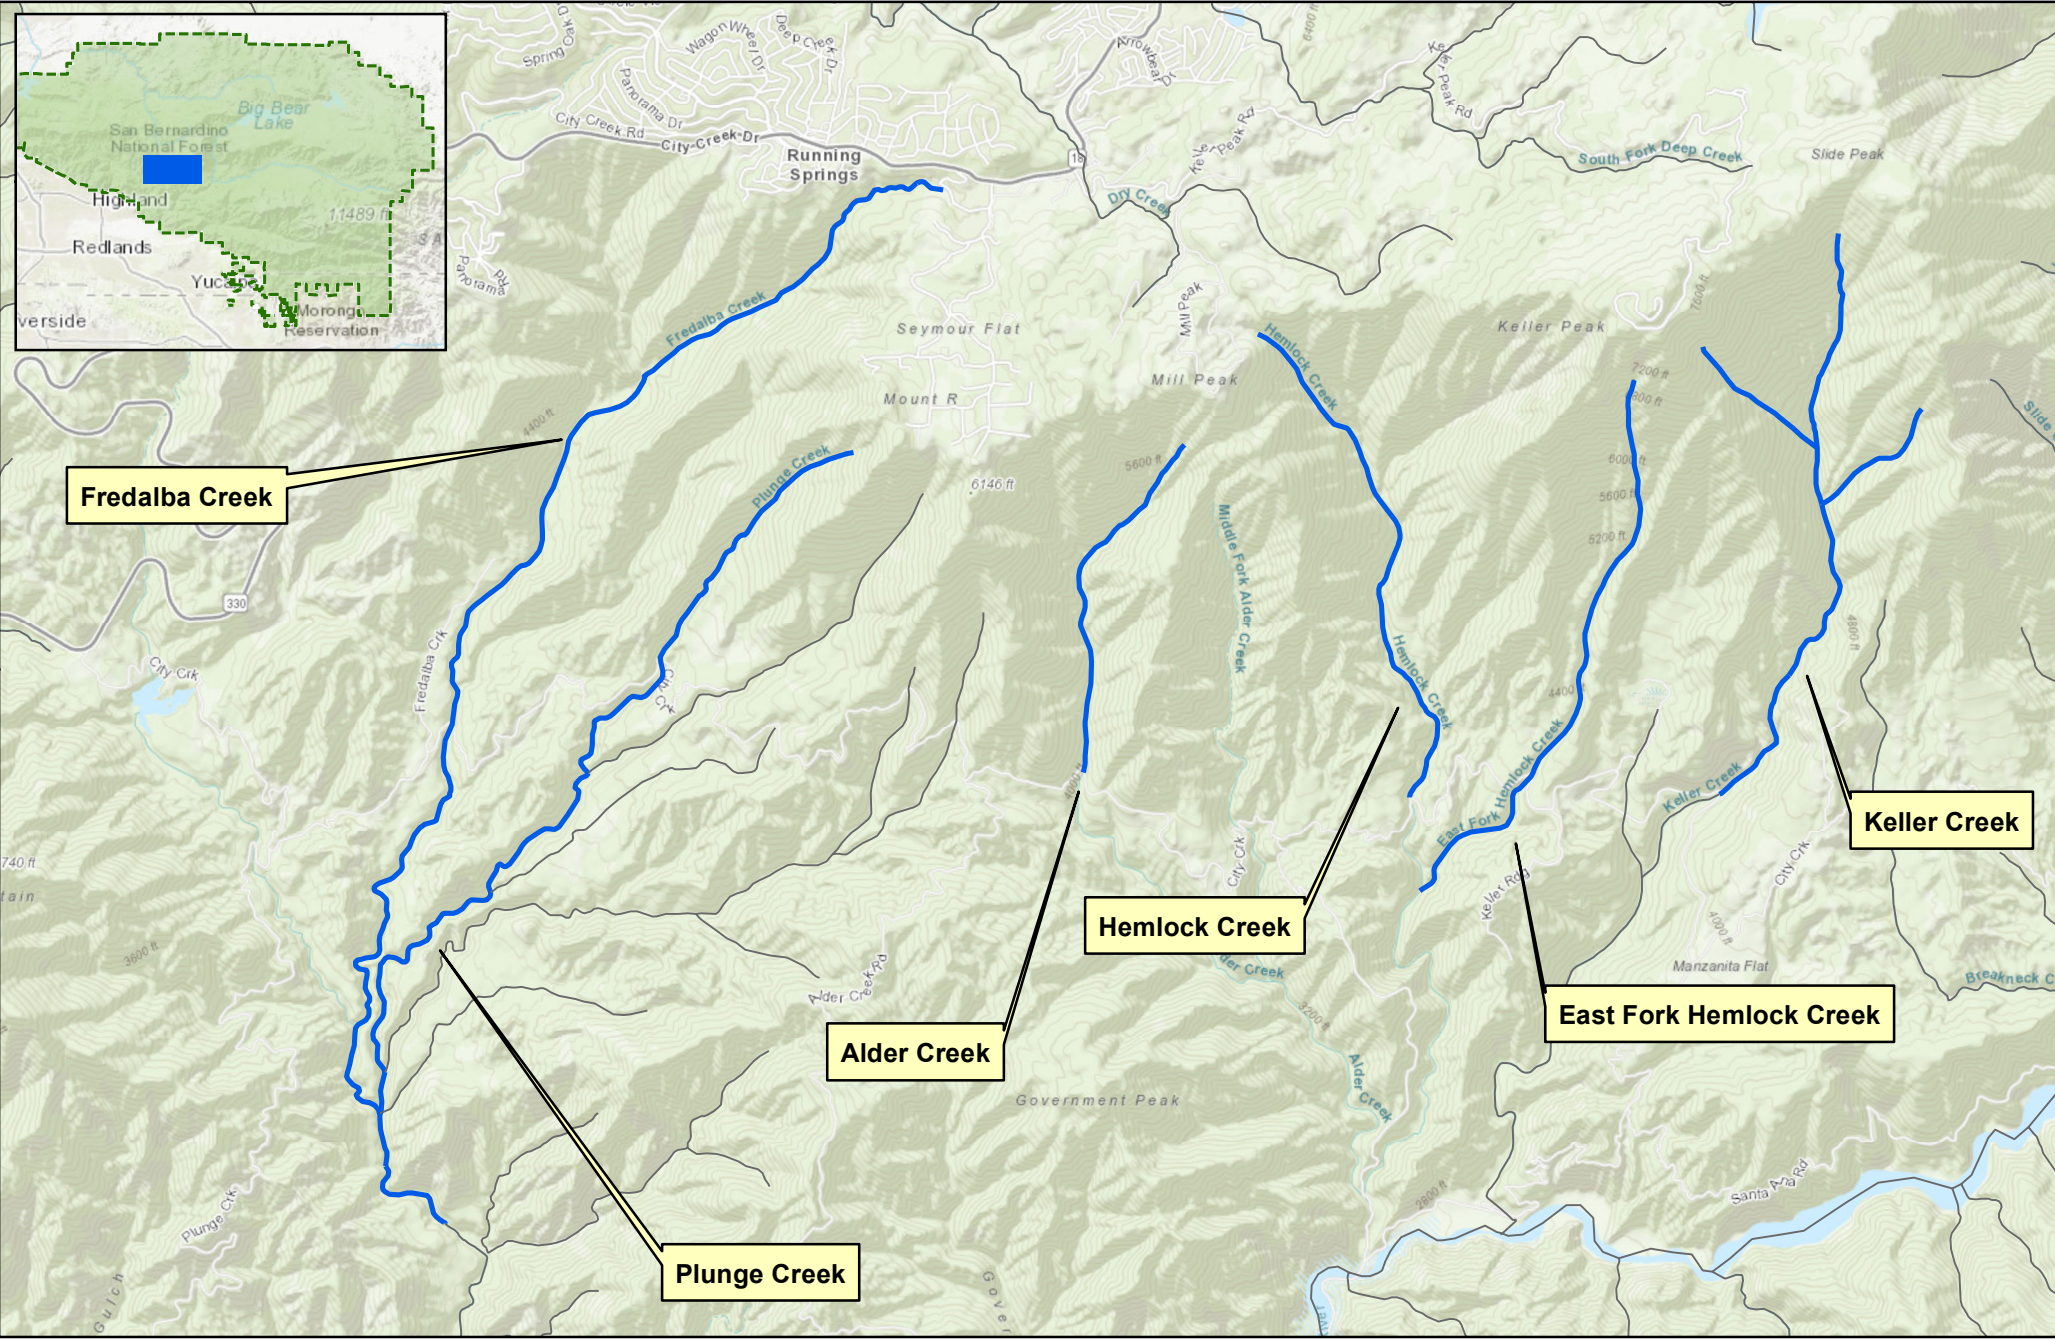

Potential Mountain Yellow-legged Frog Reestablishment Sites in the San Bernardino Mountains

PRODUCED BY GIS SERVICES
 CARLSBAD FIELD OFFICE
 GIS CONTACT: ED TURNER
 BIOLOGY CONTACT: JESSE BENNETT
 DATA SOURCE: USFWS, USFS
 IMAGE SOURCE: ESRI World Topo
 Map Date: Mar 09, 2023
 S:\systemledstemp\federal\usfs\IMXD\IMYLF_RecoveryPlan\MYLF_SBNF_Mgmt_Units_Zoom_030923.mxd

US Forest Service

Potential Reestablishment Area for Mountain Yellow-legged Frog