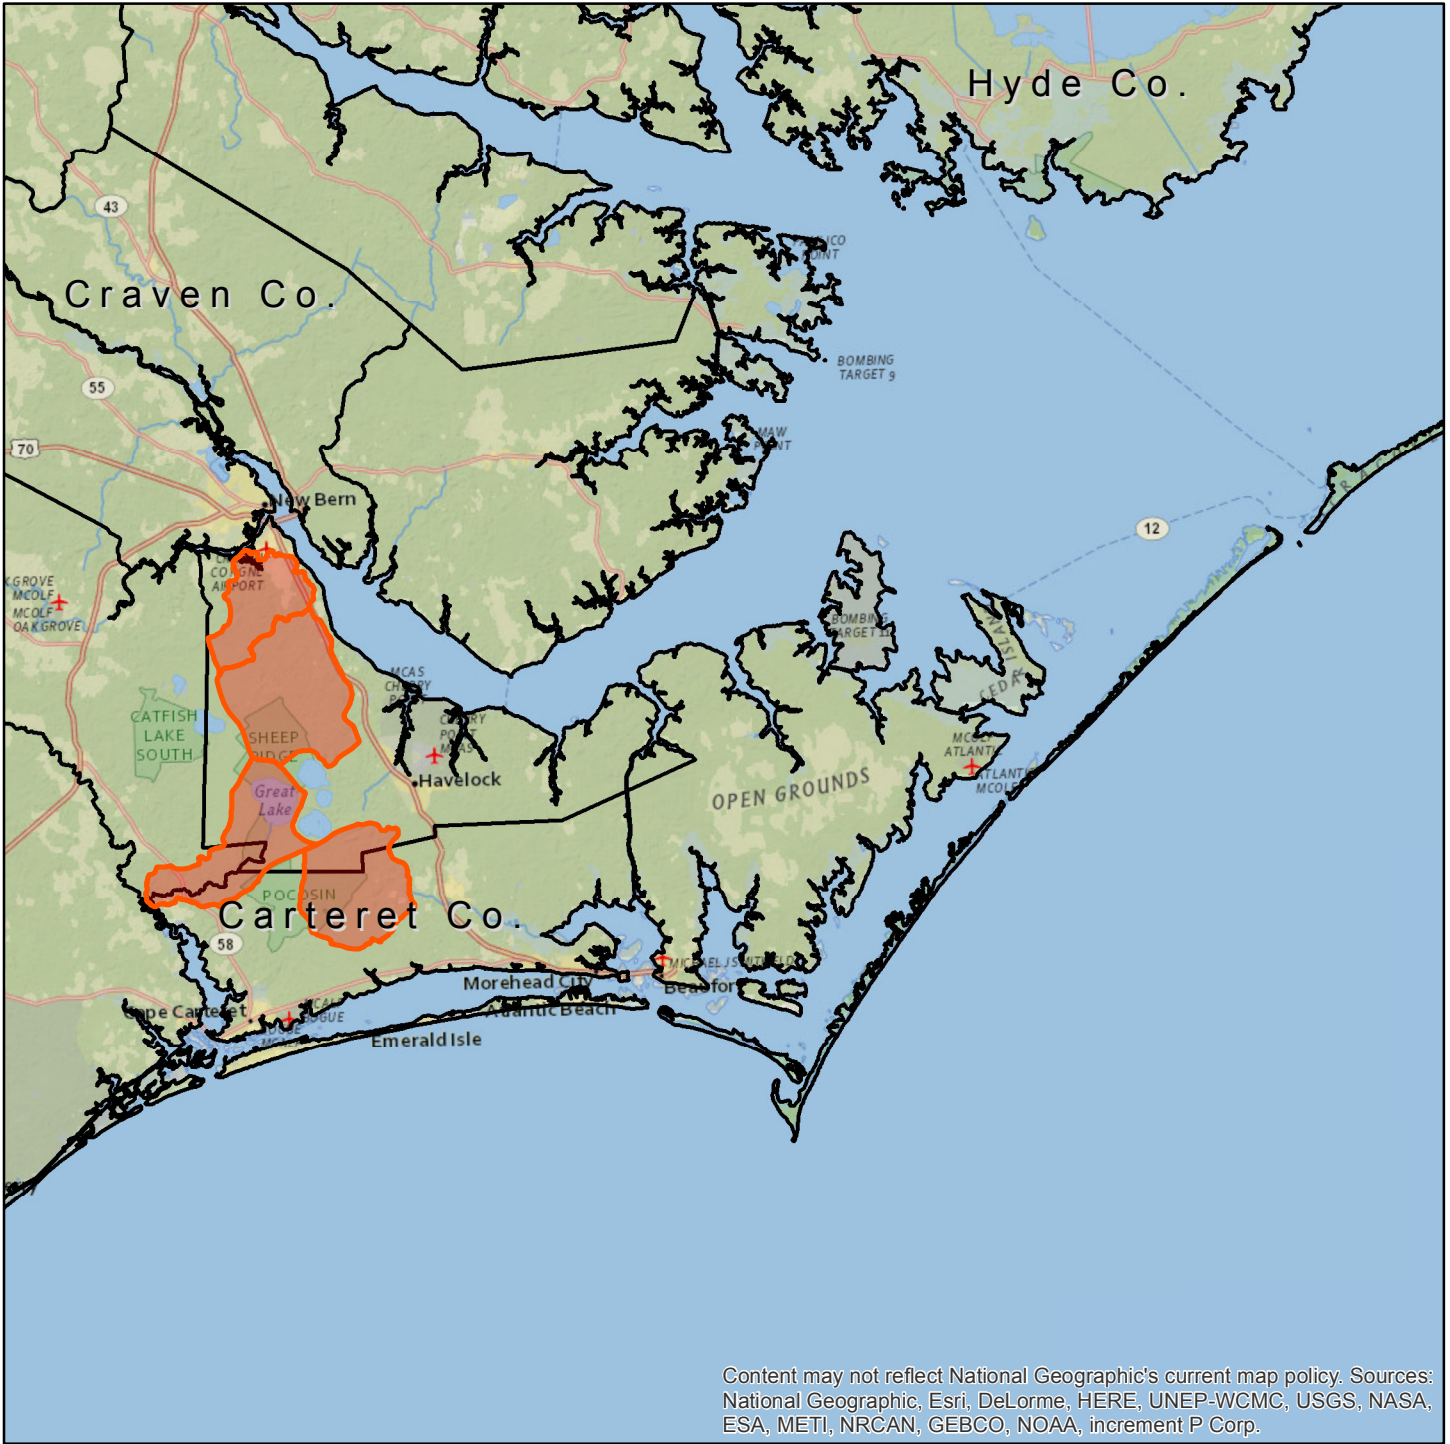

U.S. Fish & Wildlife Service

Northern Long-Eared Bat Consultation Areas

CARTERET County

Content may not reflect National Geographic's current map policy. Sources: National Geographic, Esri, DeLorme, HERE, UNEP-WCMC, USGS, NASA, ESA, METI, NRCAN, GEBCO, NOAA, increment P Corp.

 North Carolina County Boundary

 Watersheds with Known NLEB Winter Roost trees

If your project falls within the red areas identified in CARTERET County, please contact the USFWS Raleigh Field Office.

USFWS Ecological Services
Raleigh, North Carolina
Map Date: 12/3/2018