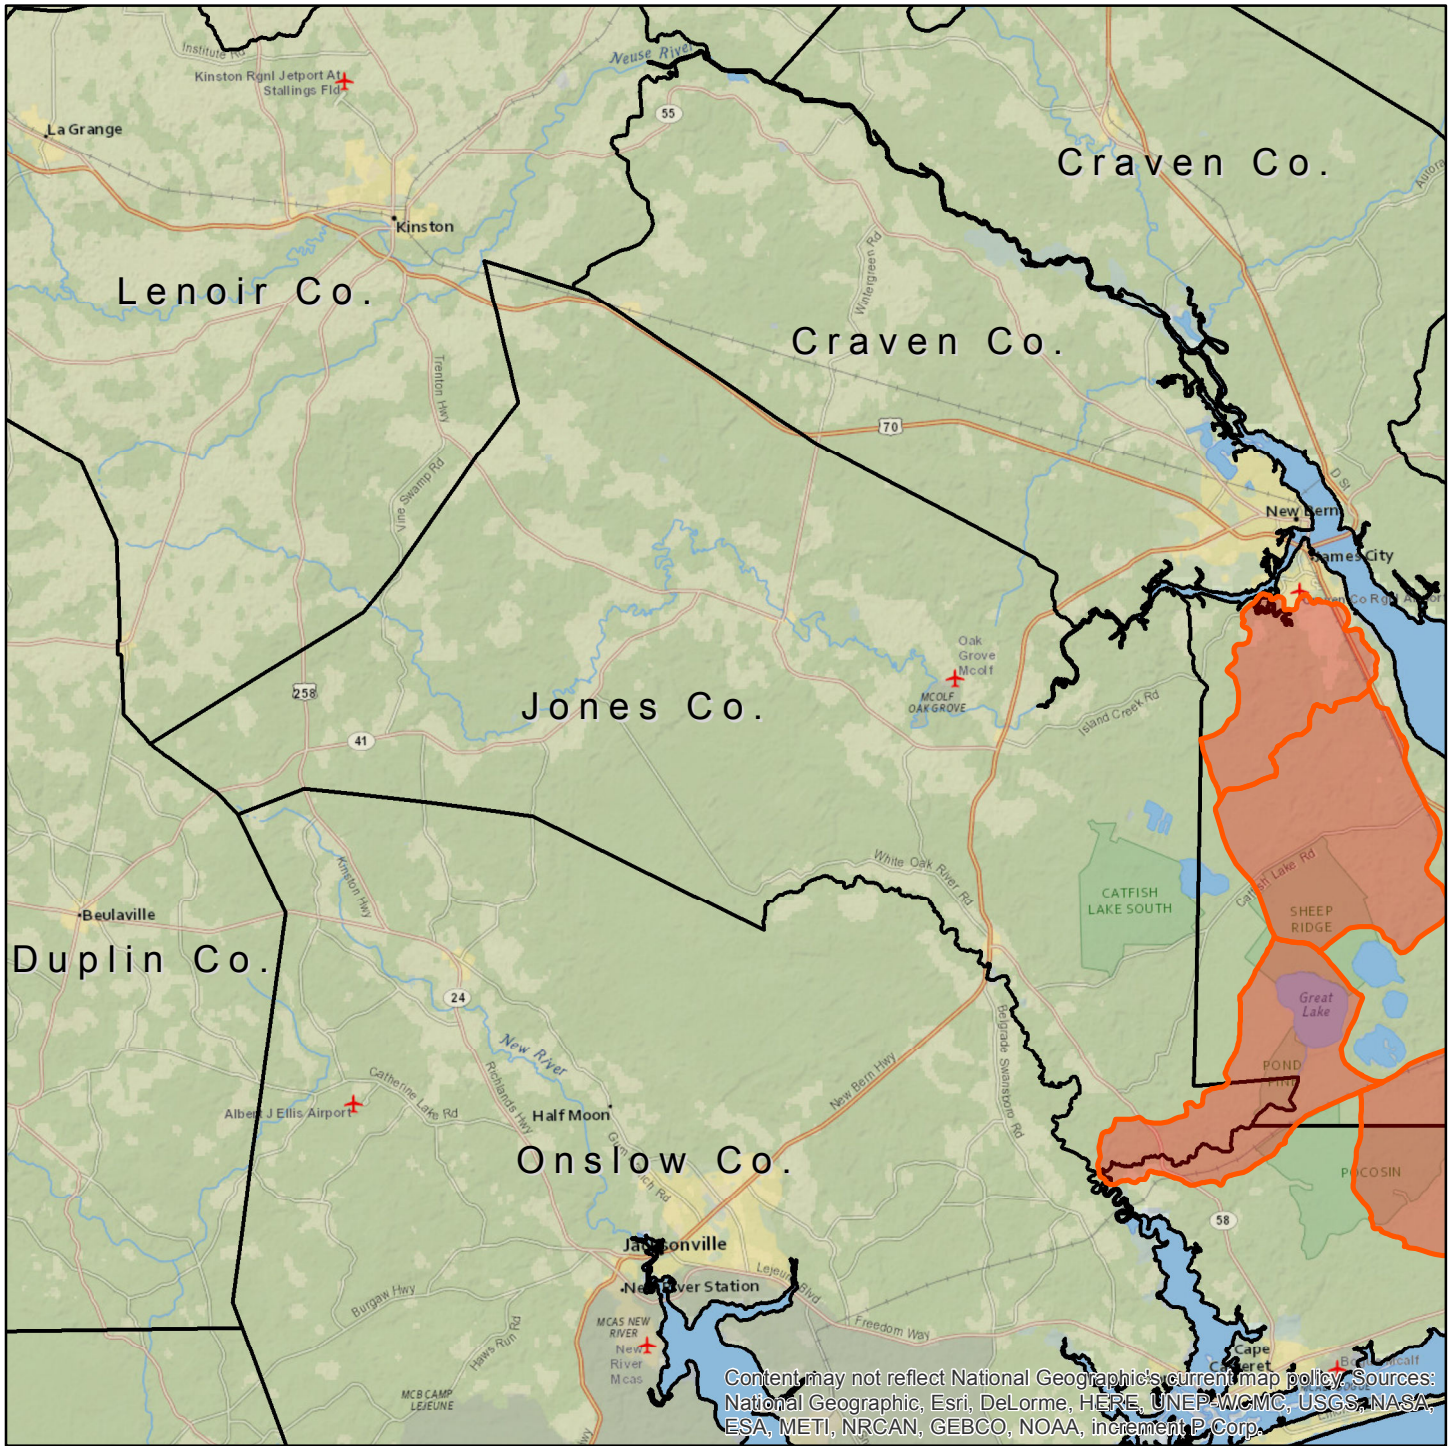

U.S. Fish & Wildlife Service
Northern Long-Eared Bat Consultation Areas
JONES County

Content may not reflect National Geographic's current map policy. Sources: National Geographic, Esri, DeLorme, HERE, UNEP-WCMC, USGS, NASA, ESA, METI, NRCAN, GEBCO, NOAA, increment P Corp.

 North Carolina County Boundary
 Watersheds with Known NLEB Winter Roost trees

If your project falls within the red areas identified in JONES County, please contact the USFWS Raleigh Field Office.

USFWS Ecological Services
 Raleigh, North Carolina
 Map Date: 12/3/2018