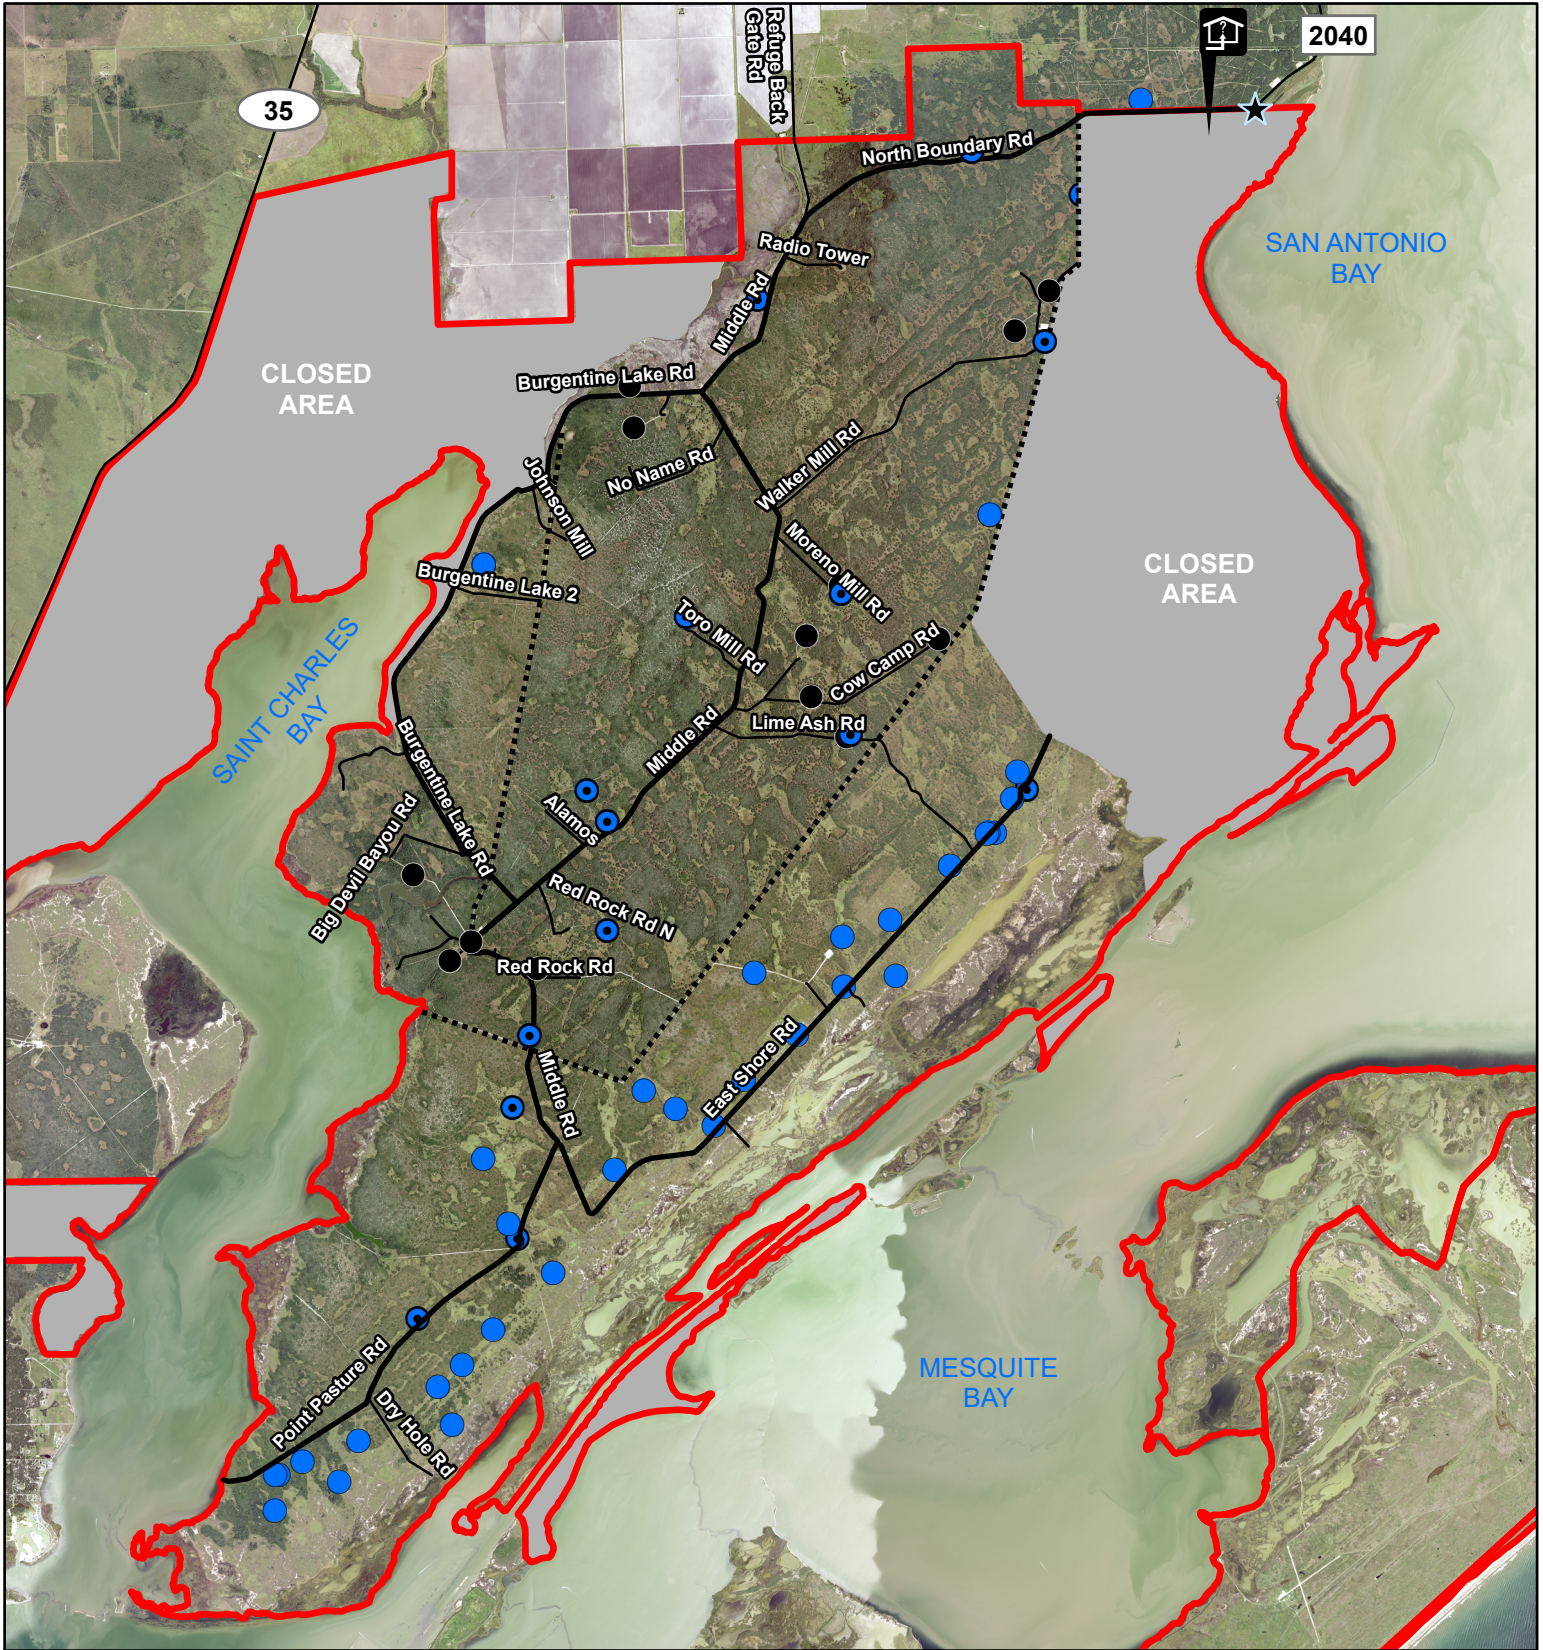

U.S. Fish & Wildlife Service

Aransas National Wildlife Refuge

Archery Hunt Map 2022

- Refuge Boundary
- Primary Road
- Well Pond
- Archery Closed Area
- Secondary Road
- Oil Pad
- Hunter Entrance
- Primary Fire Break
- Pond
- Check Station

Map features are approximate. Refuge signs take priority and should be followed at all times.