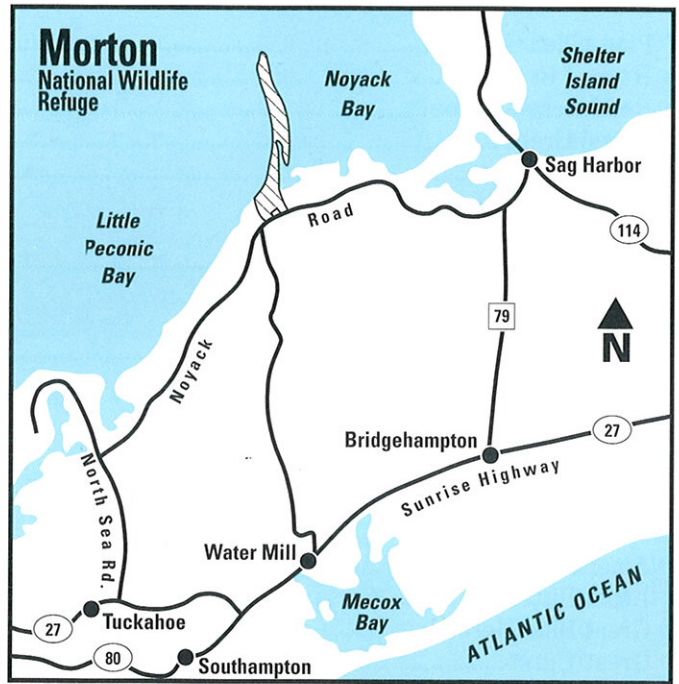

Enjoy Your Visit!

Visitors can expect to see wildlife at any time, but viewing is best during early morning and evening hours while taking a quiet, observant walk or boat trip. Remember, these animals are wild and shy. For the best chance to see them, bring binoculars and have patience.

As part of the National Wildlife Refuge System, the Long Island National Wildlife Refuge Complex is committed to the primary goal of protecting our nation's wildlife. We need your support in accomplishing our goal.