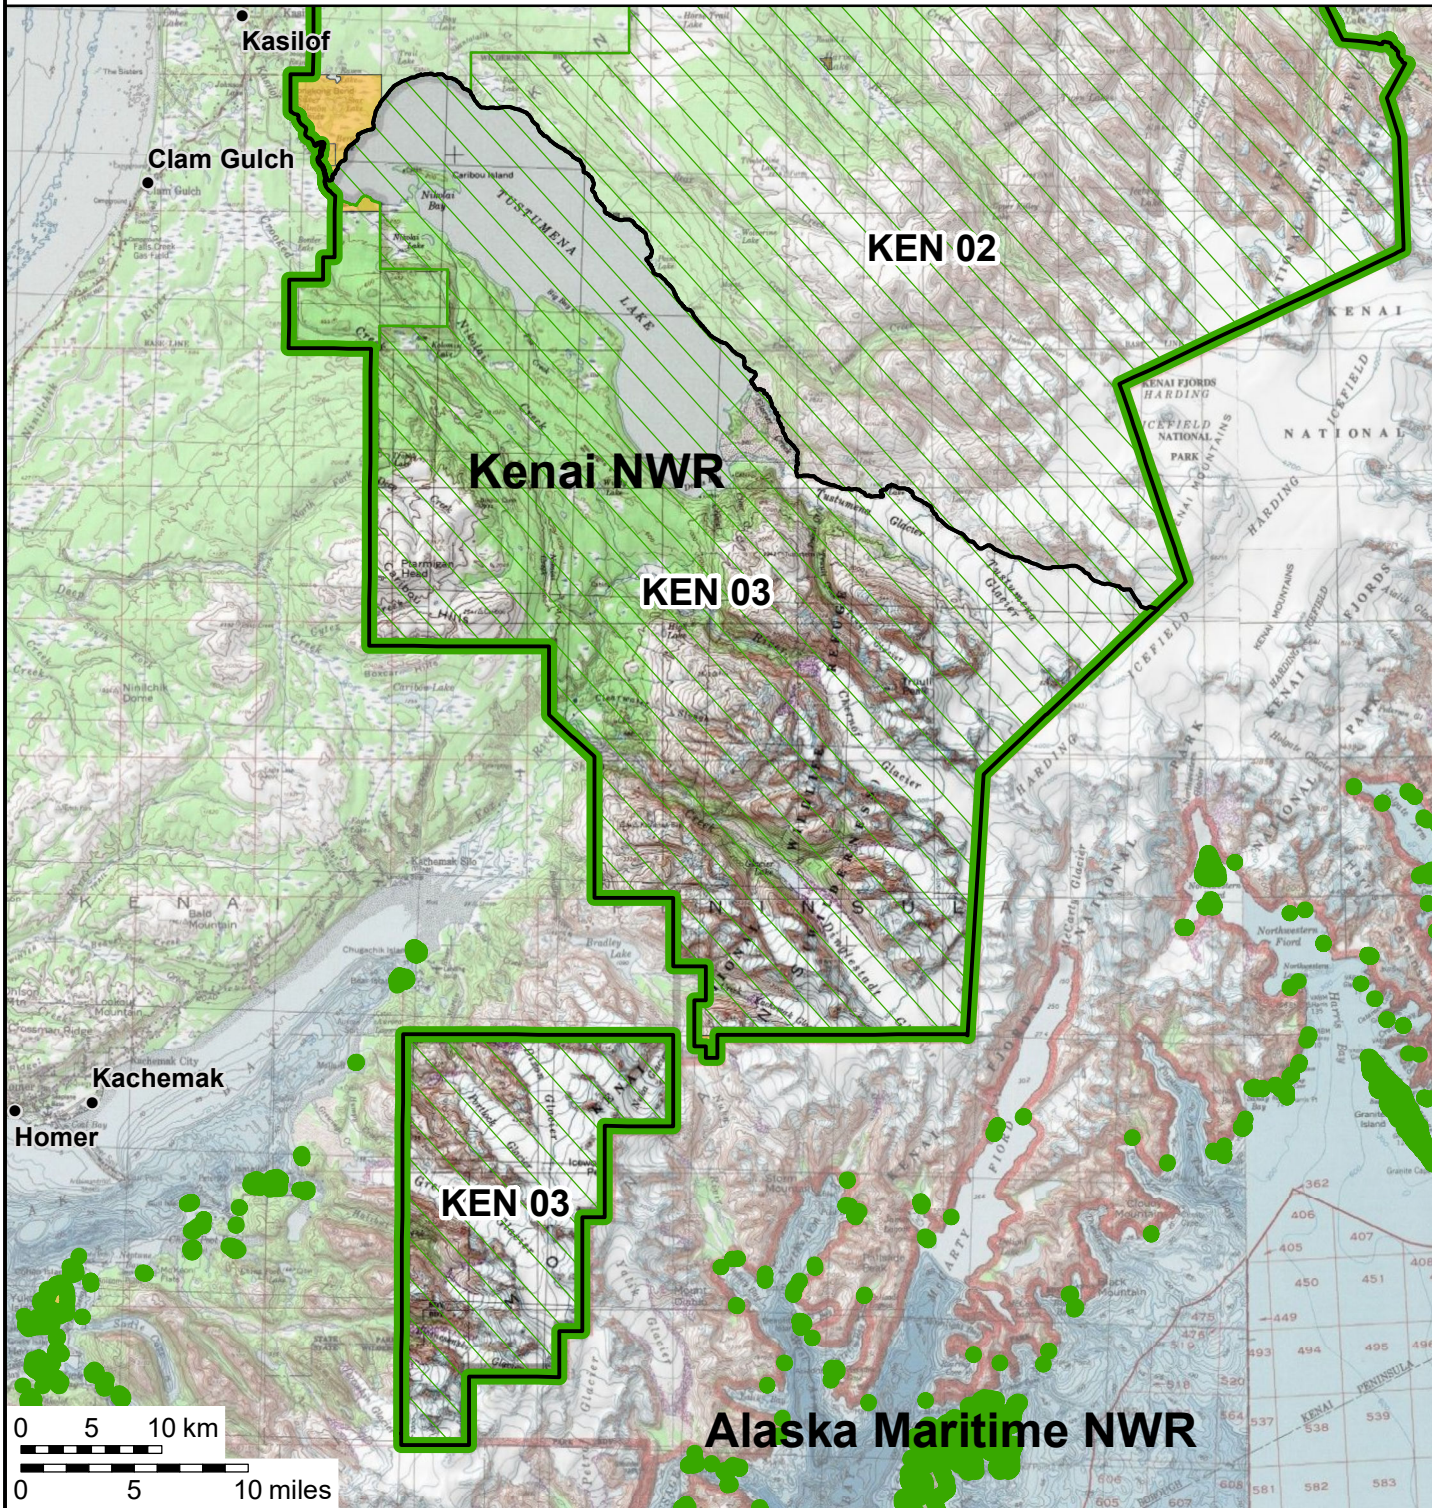

U.S. Fish & Wildlife Service

Guide Use Area KEN 03

Kenai National Wildlife Refuge

Alaska

Map Scale = 1:535,000

Land status is current to 10/01/2020

-  Guide Use Area boundary
-  National Wildlife Refuge boundary
-  Designated Wilderness
-  Selected Land
-  Private Land