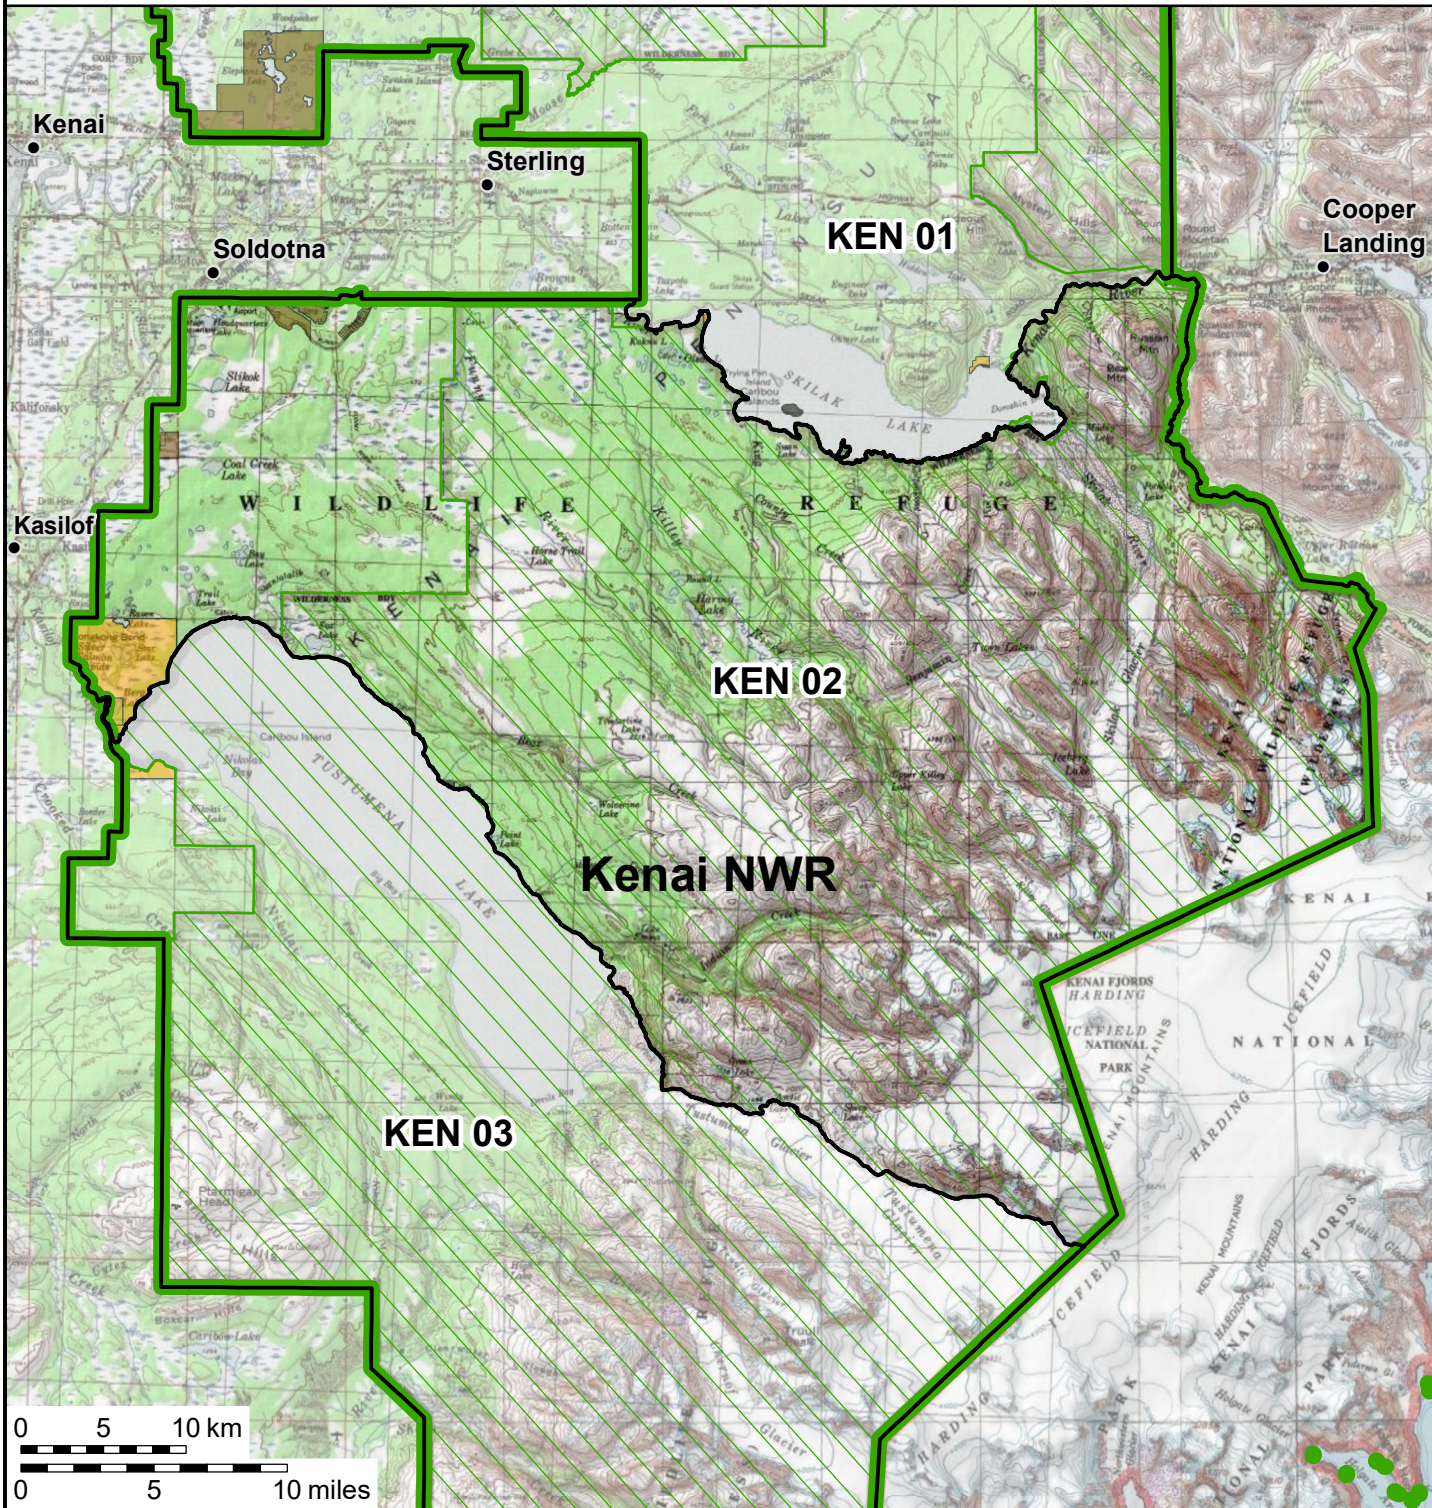

U.S. Fish & Wildlife Service

Guide Use Area KEN 02

Kenai National Wildlife Refuge

Alaska

Map Scale = 1:457,000

Land status is current to 10/01/2020

Guide Use Area boundary

National Wildlife Refuge boundary

Designated Wilderness

Selected Land

Private Land