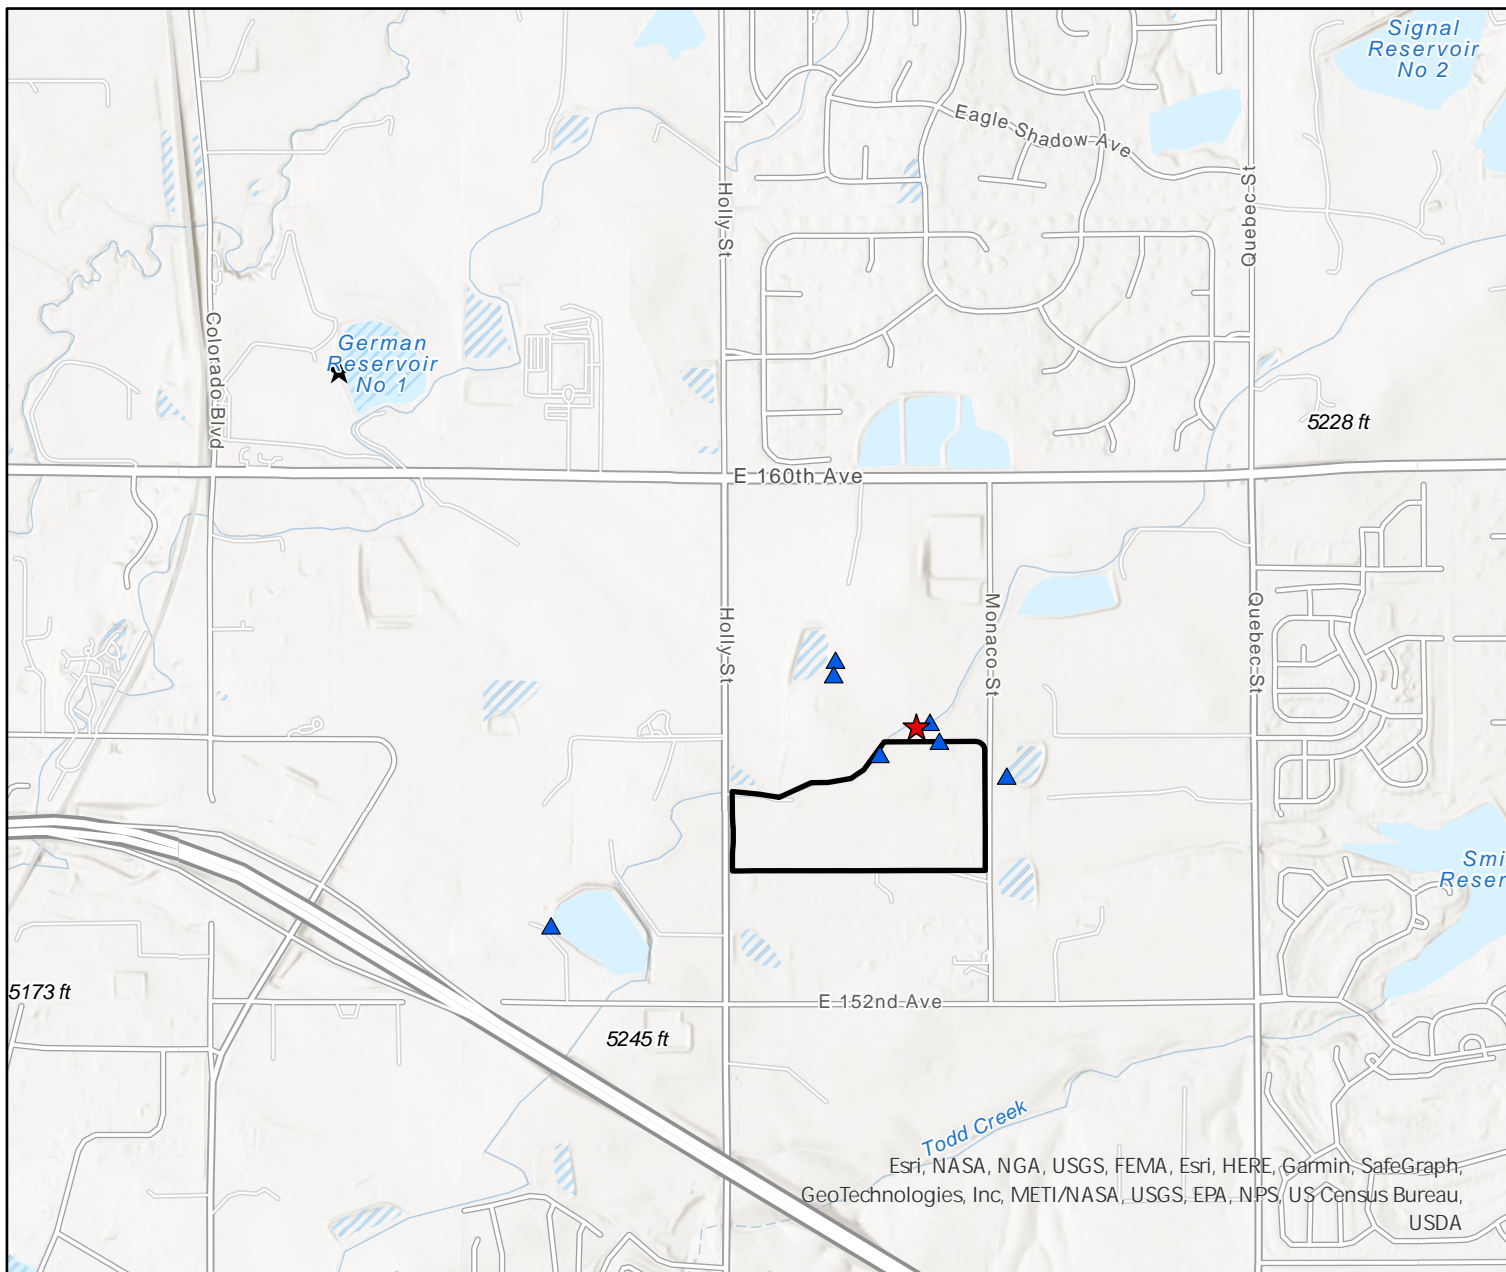

KB Homes Colorado's Westwood Development Project

Esri, NASA, NGA, USGS, FEMA, Esri, HERE, Garmin, SafeGraph, GeoTechnologies, Inc, METI/NASA, USGS, EPA, NPS, US Census Bureau, USDA

Legend
1:22,888

- ▲ Perches
- Project_Area
- ★ Nest
- ★ Alternate_Nest