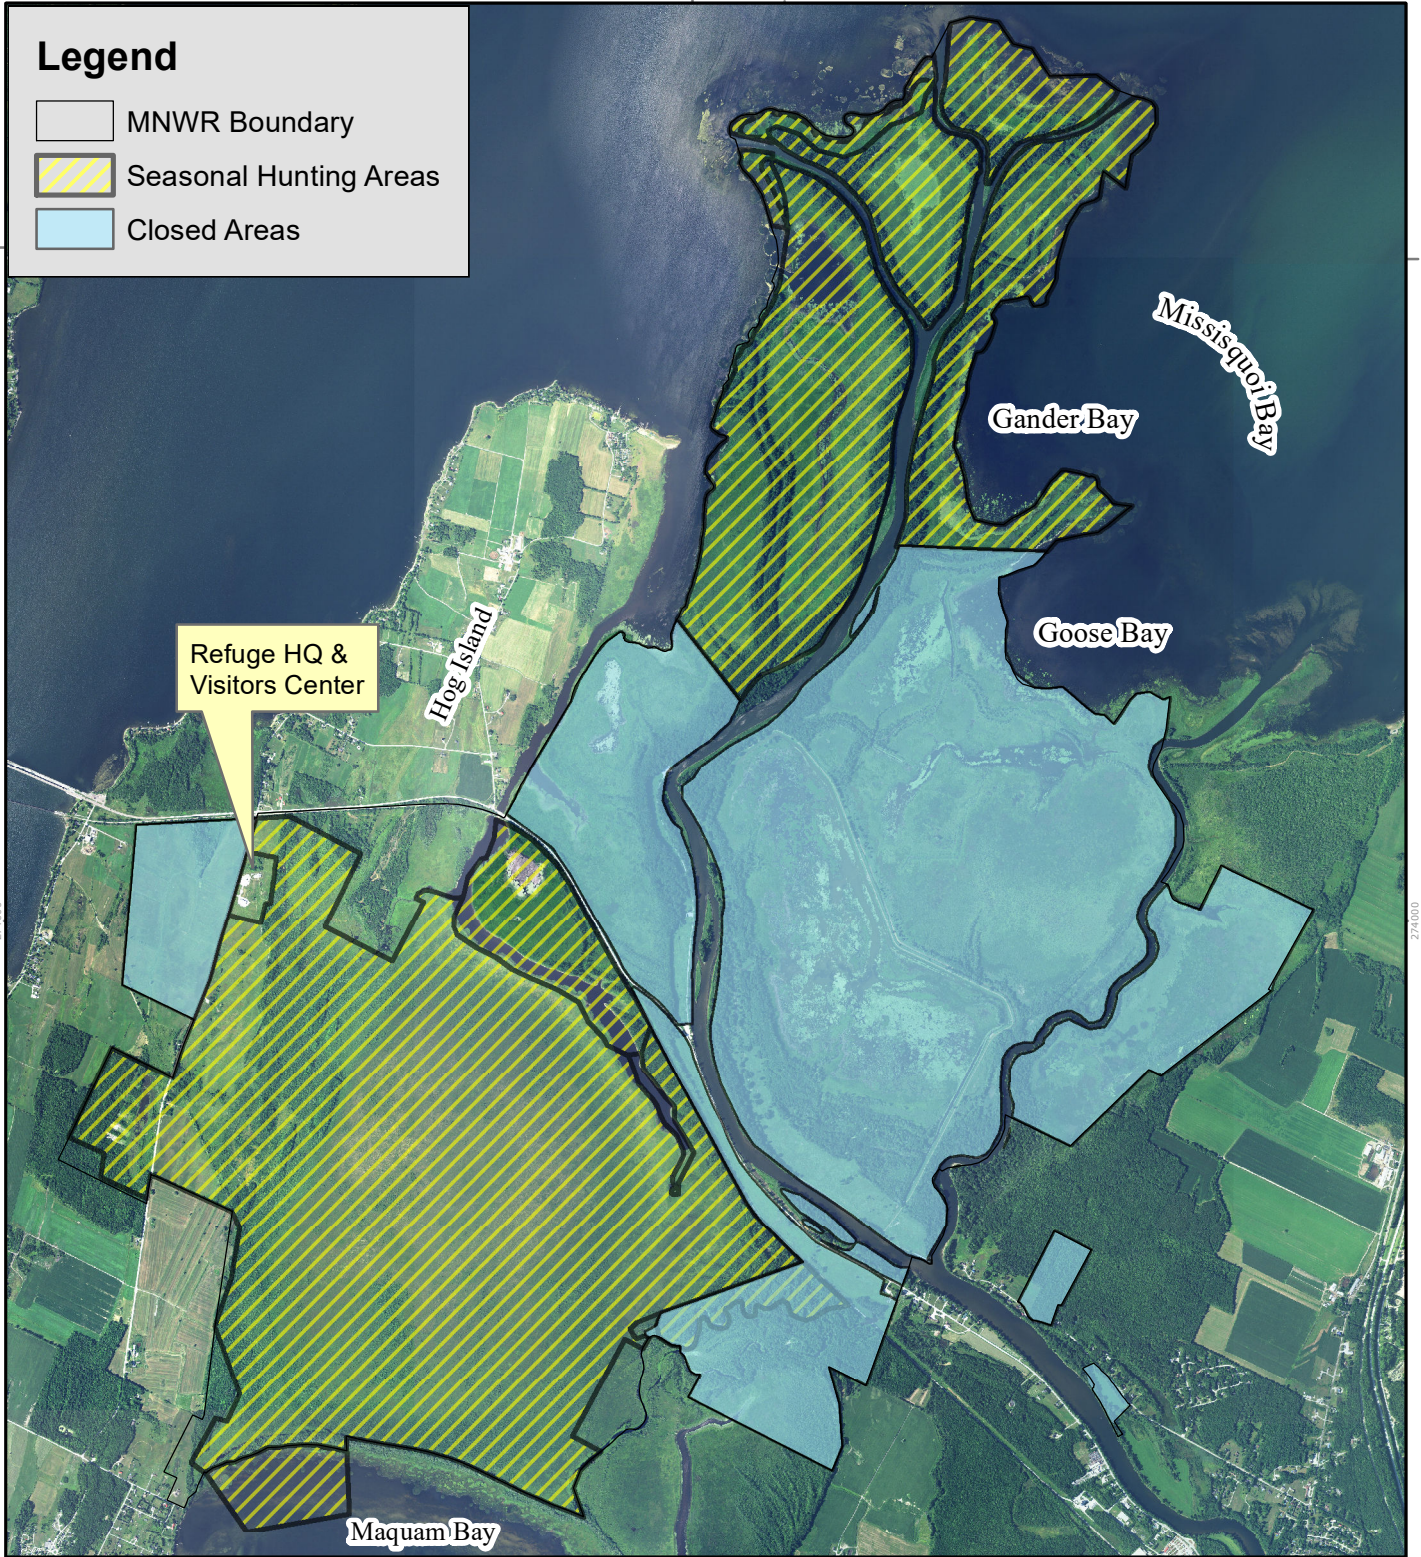

Areas Open to Hunting and Closed Areas - Missisquoi NWR

Legend

-  MNWR Boundary
-  Seasonal Hunting Areas
-  Closed Areas

Map Projection: NAD_1983_StatePlane_Vermont_FIPS_4400
 Graticule Units: degrees, minutes, seconds
 Map Grid Unit: Meter
 Map for planning purposes only

1 = 45,000