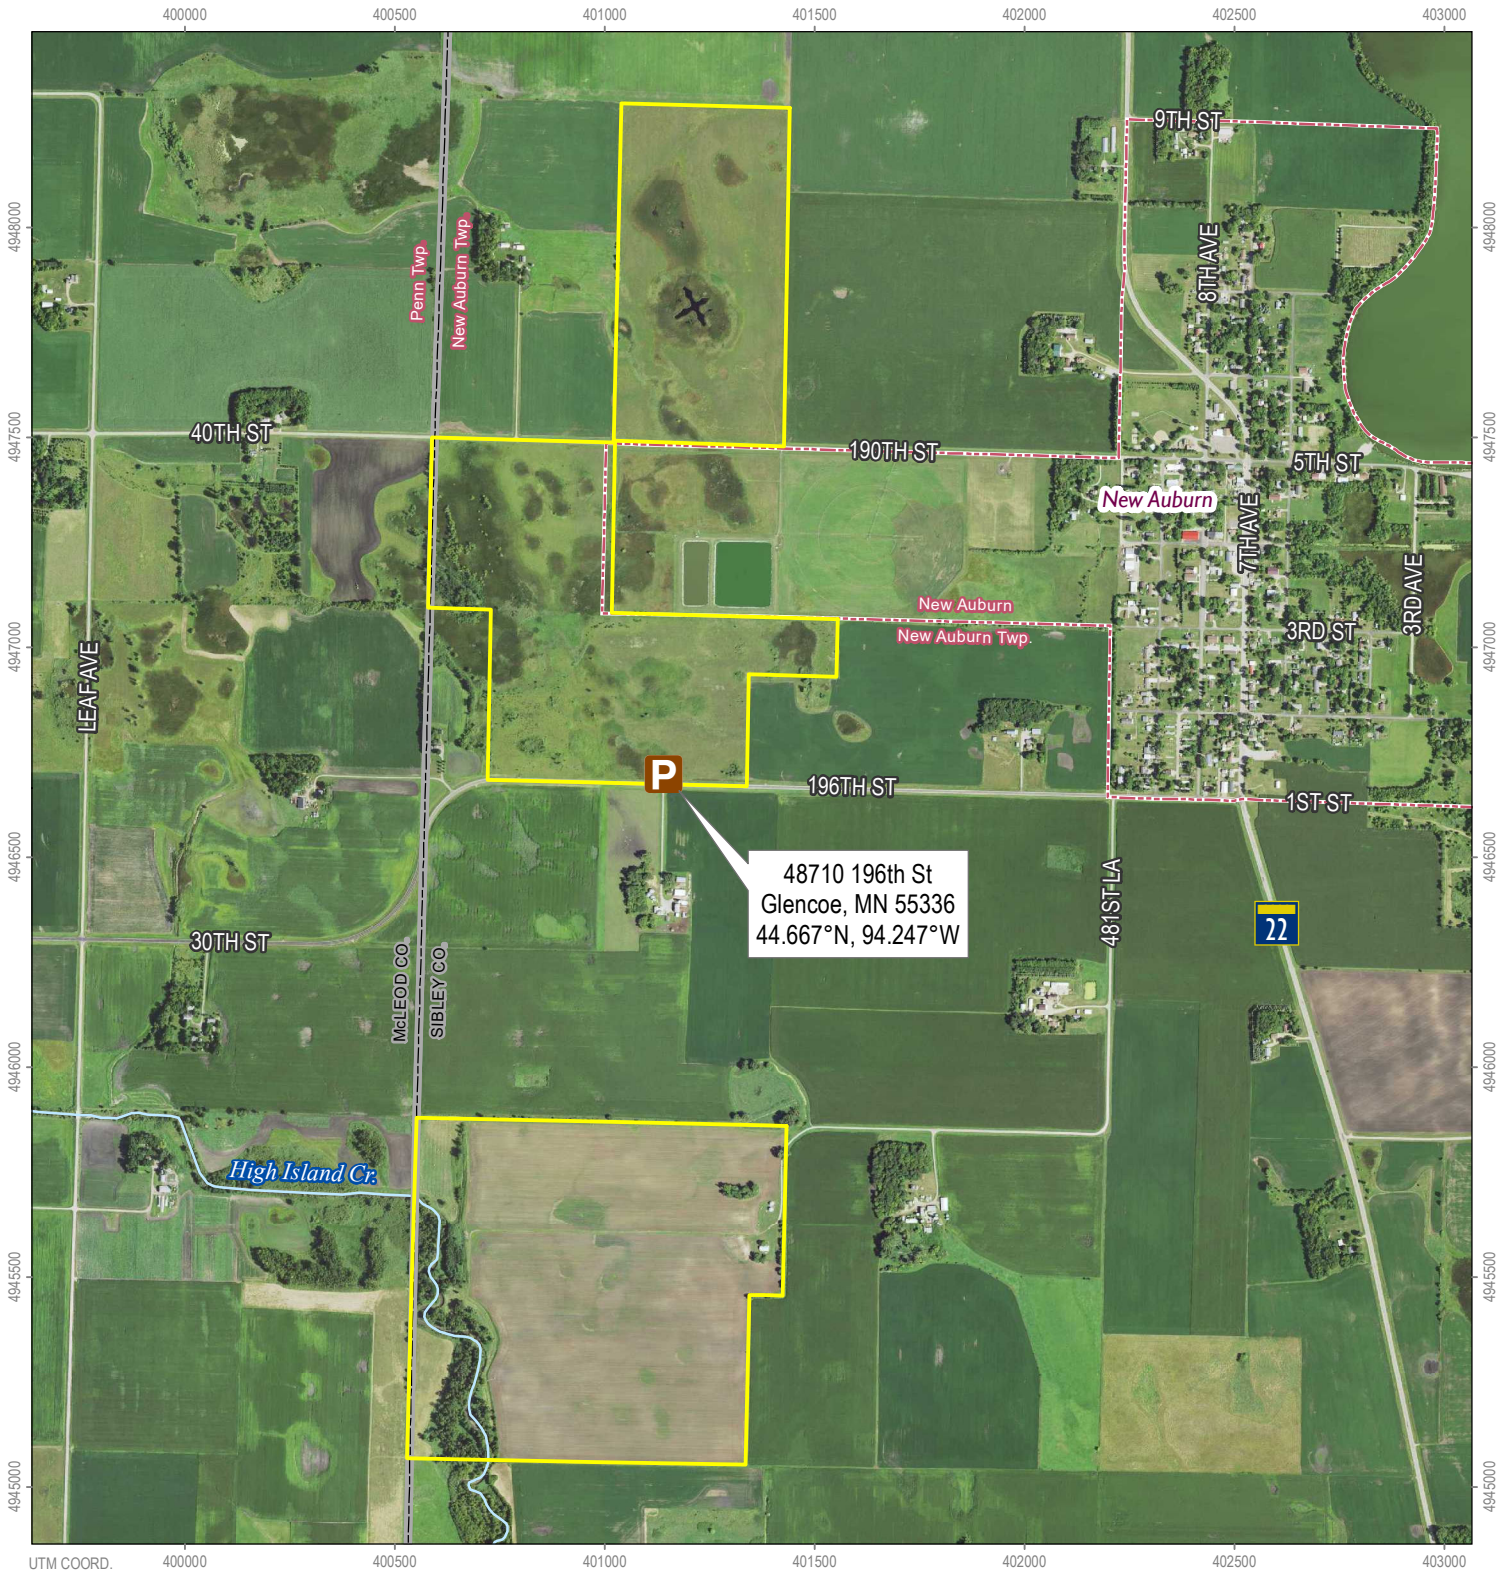

Minnesota Valley National Wildlife Refuge
Wetland Management District

High Island WPA

- WPA Boundary
- County Boundary
- City/Twp. Boundary
- P Parking Lot
- 4 County Road

High Island WPA (361.5 acres)

New Auburn Township, Sibley County
Twp. 114N; Rng. 28W; Secs. 18, 19 & 30

MATT MILLETT • APRIL 2021 • UTM ZONE 15N (NAD83)
SOURCES: MVNWR, MNDOT, MNGEO, USDA, SIBLEY COUNTY

Boundaries shown are approximate. Please adhere to all posted signs.

*** NOTE: Southern tract closed to hunting**