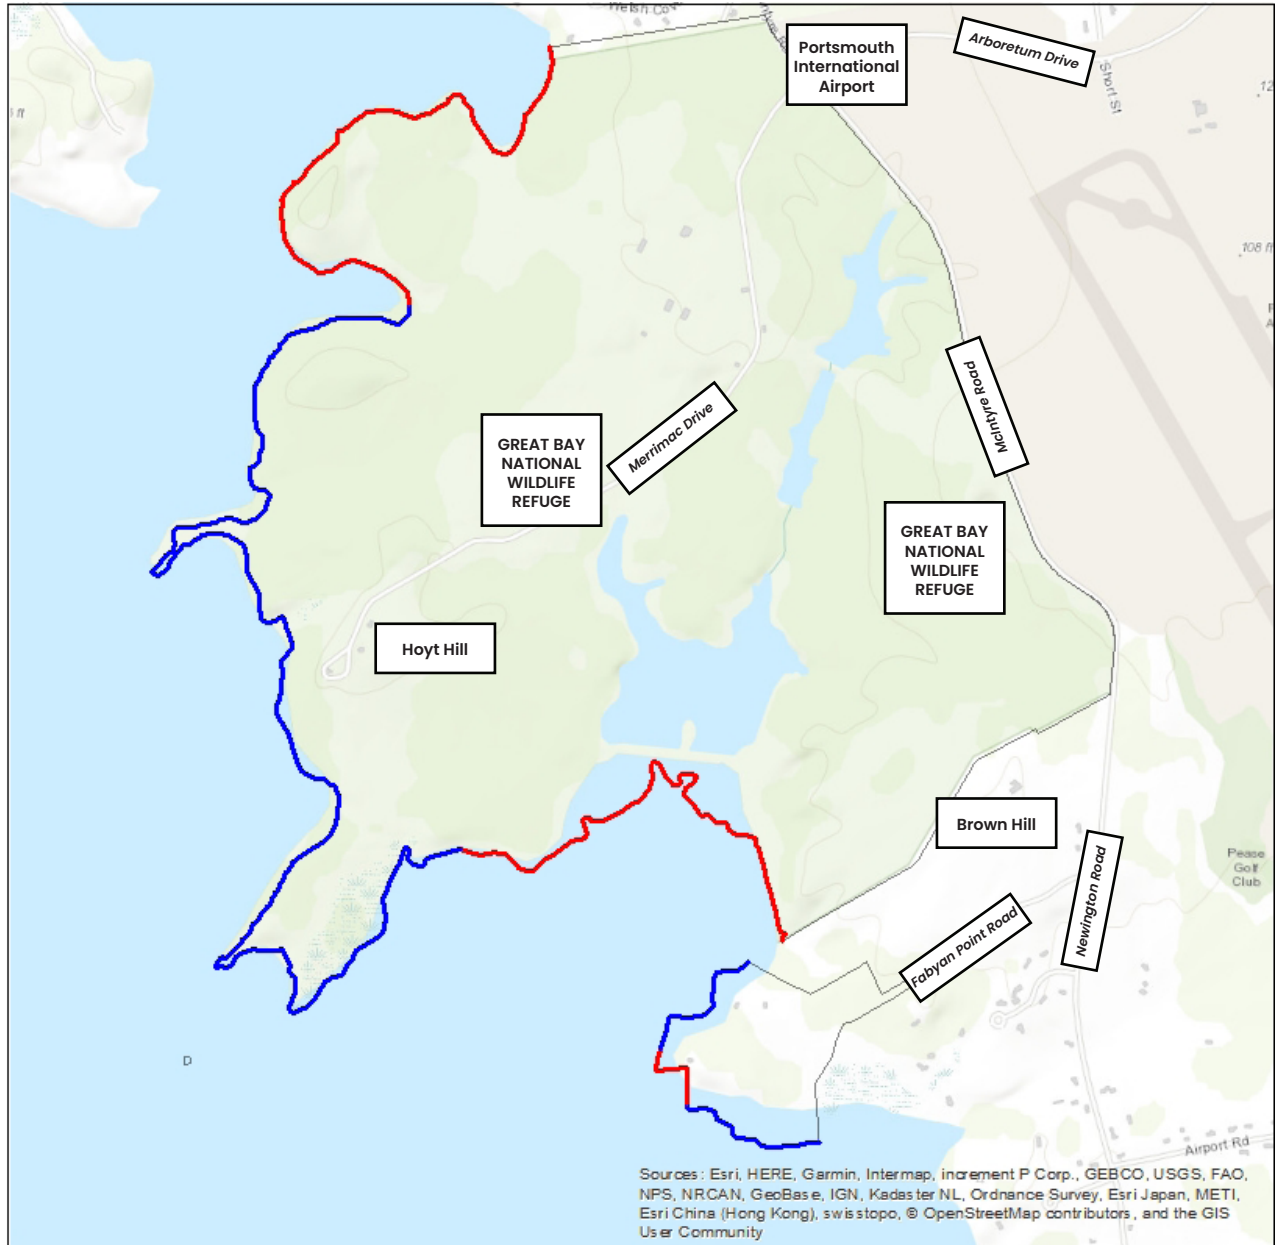

Great Bay National Wildlife Refuge

Waterfowl Hunt Map

Map Date Created: 01/22/2019
 Projection: NAD83 UTM Zone 19

Waterfowl Hunt Area Great Bay NWR

Legend

- Open to Waterfowl Hunting
- Closed to Waterfowl Hunting
- Refuge Boundary