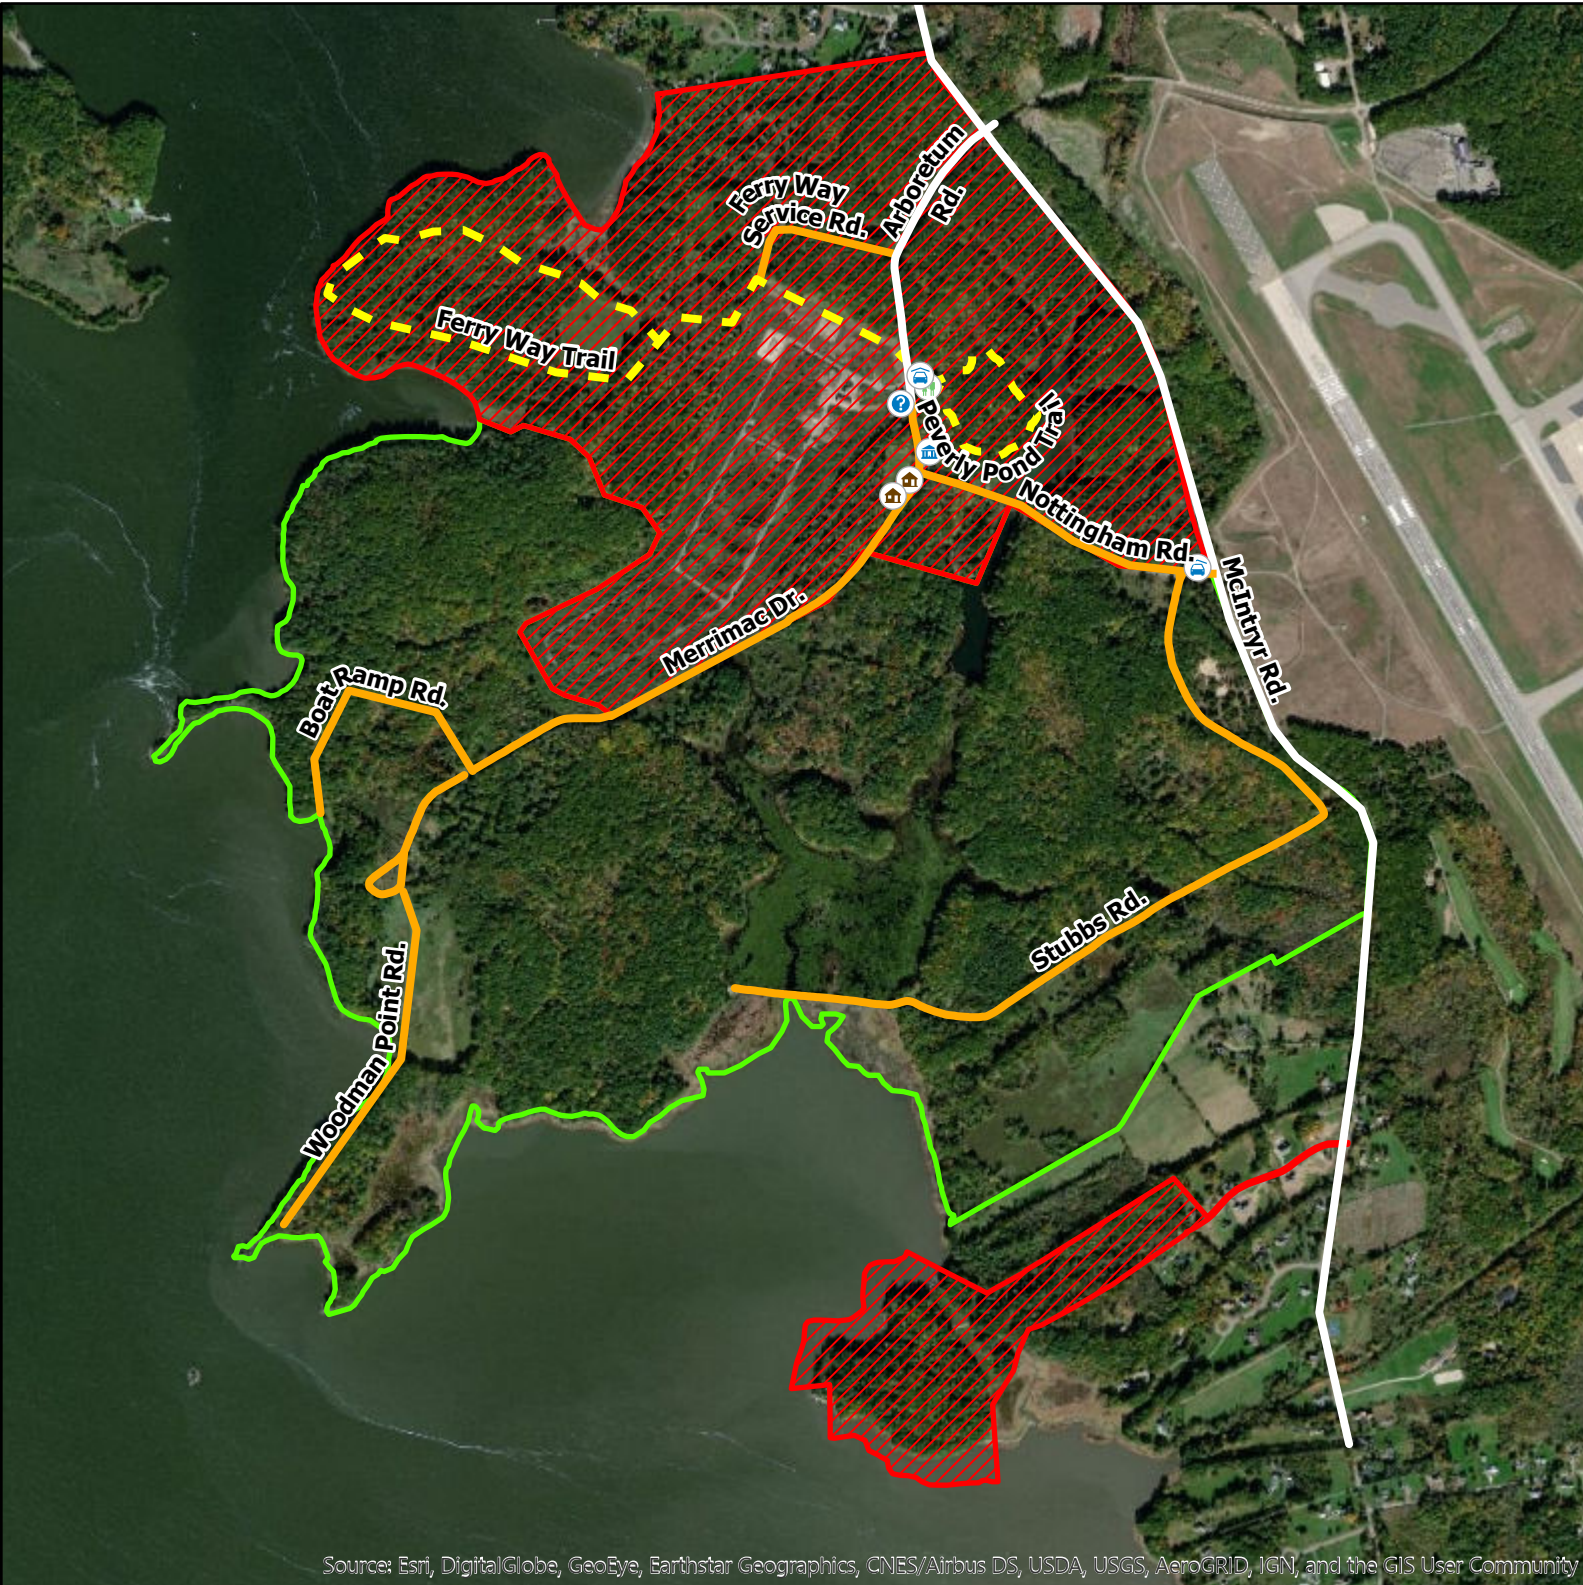

Deer Archery Hunt Area Great Bay NWR

Source: Esri, DigitalGlobe, GeoEye, Earthstar Geographics, CNES/Airbus DS, USDA, USGS, AeroGRID, IGN, and the GIS User Community

Legend

	Office		Private Residence		Closed to Hunting
	Restrooms		Public Road		Open to Hunting
	Building		Admin Road		
	Parking		Trail		