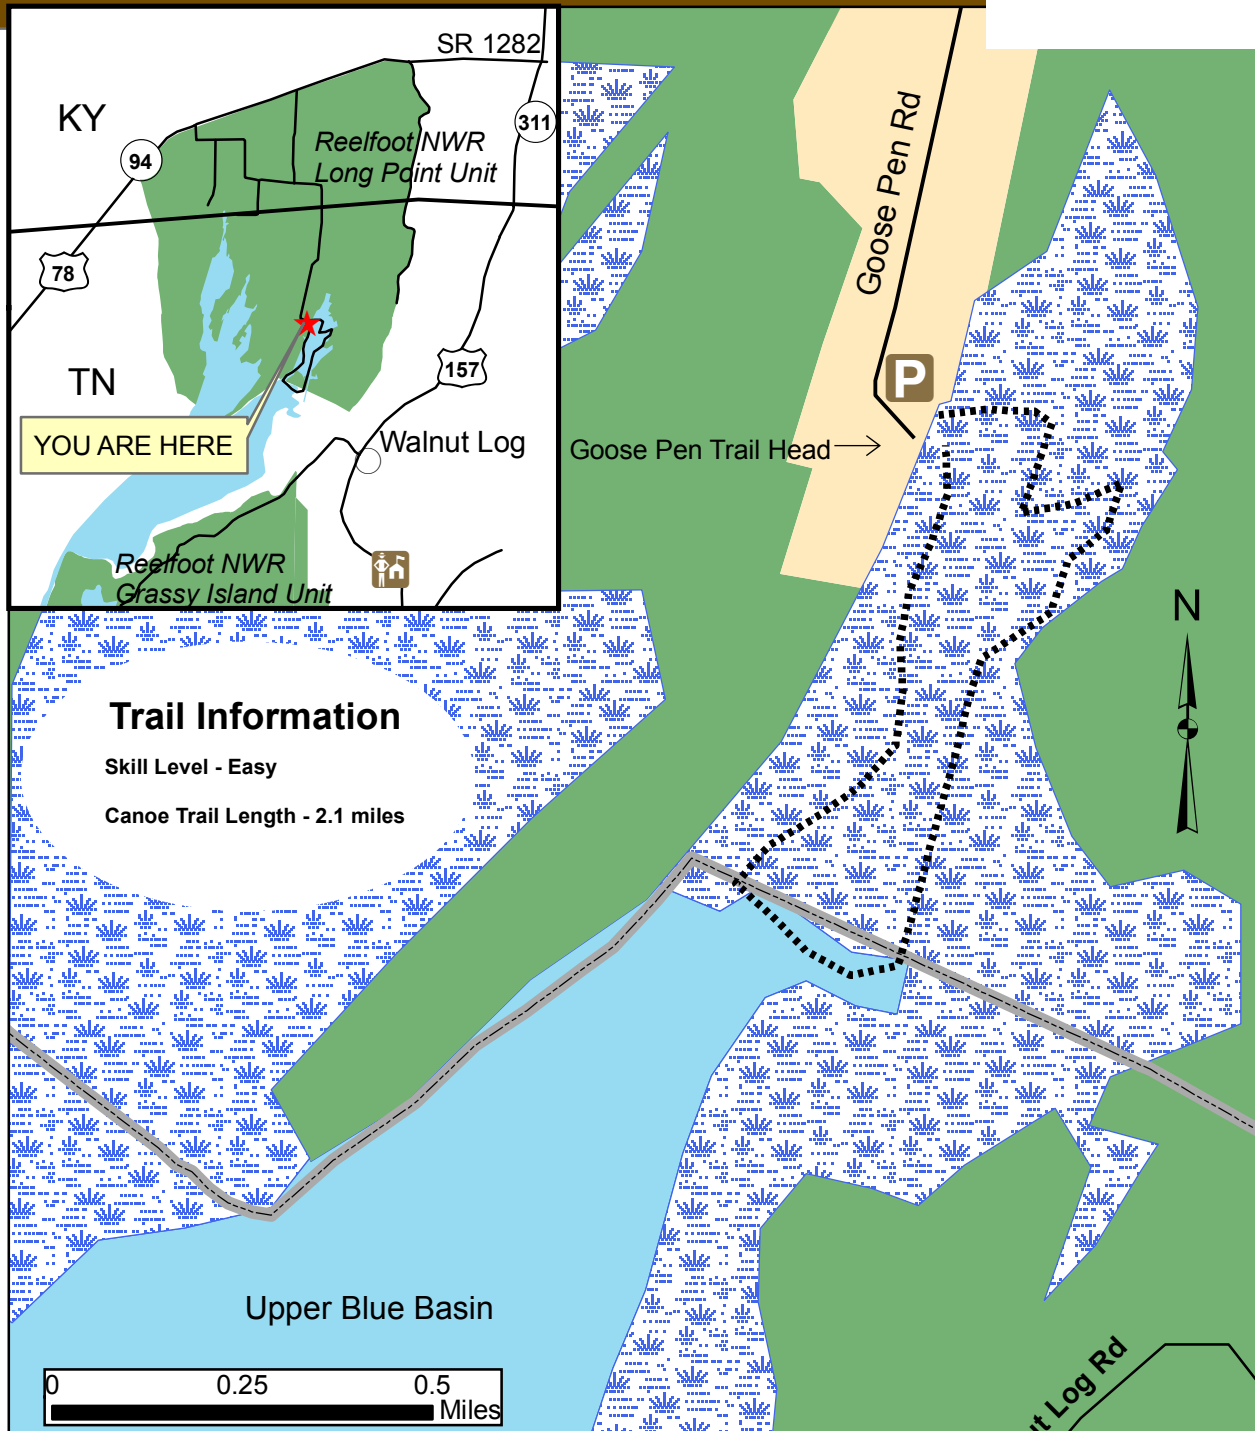

Reelfoot National Wildlife Refuge Goose Pen Canoe Trail

- Refuge Boundary
- Canoe Trail
- Road
- Parking
- Refuge Headquarters
- Marsh
- Water
- Bottomland Forest
- Open Land
- Canoe Trail Marker