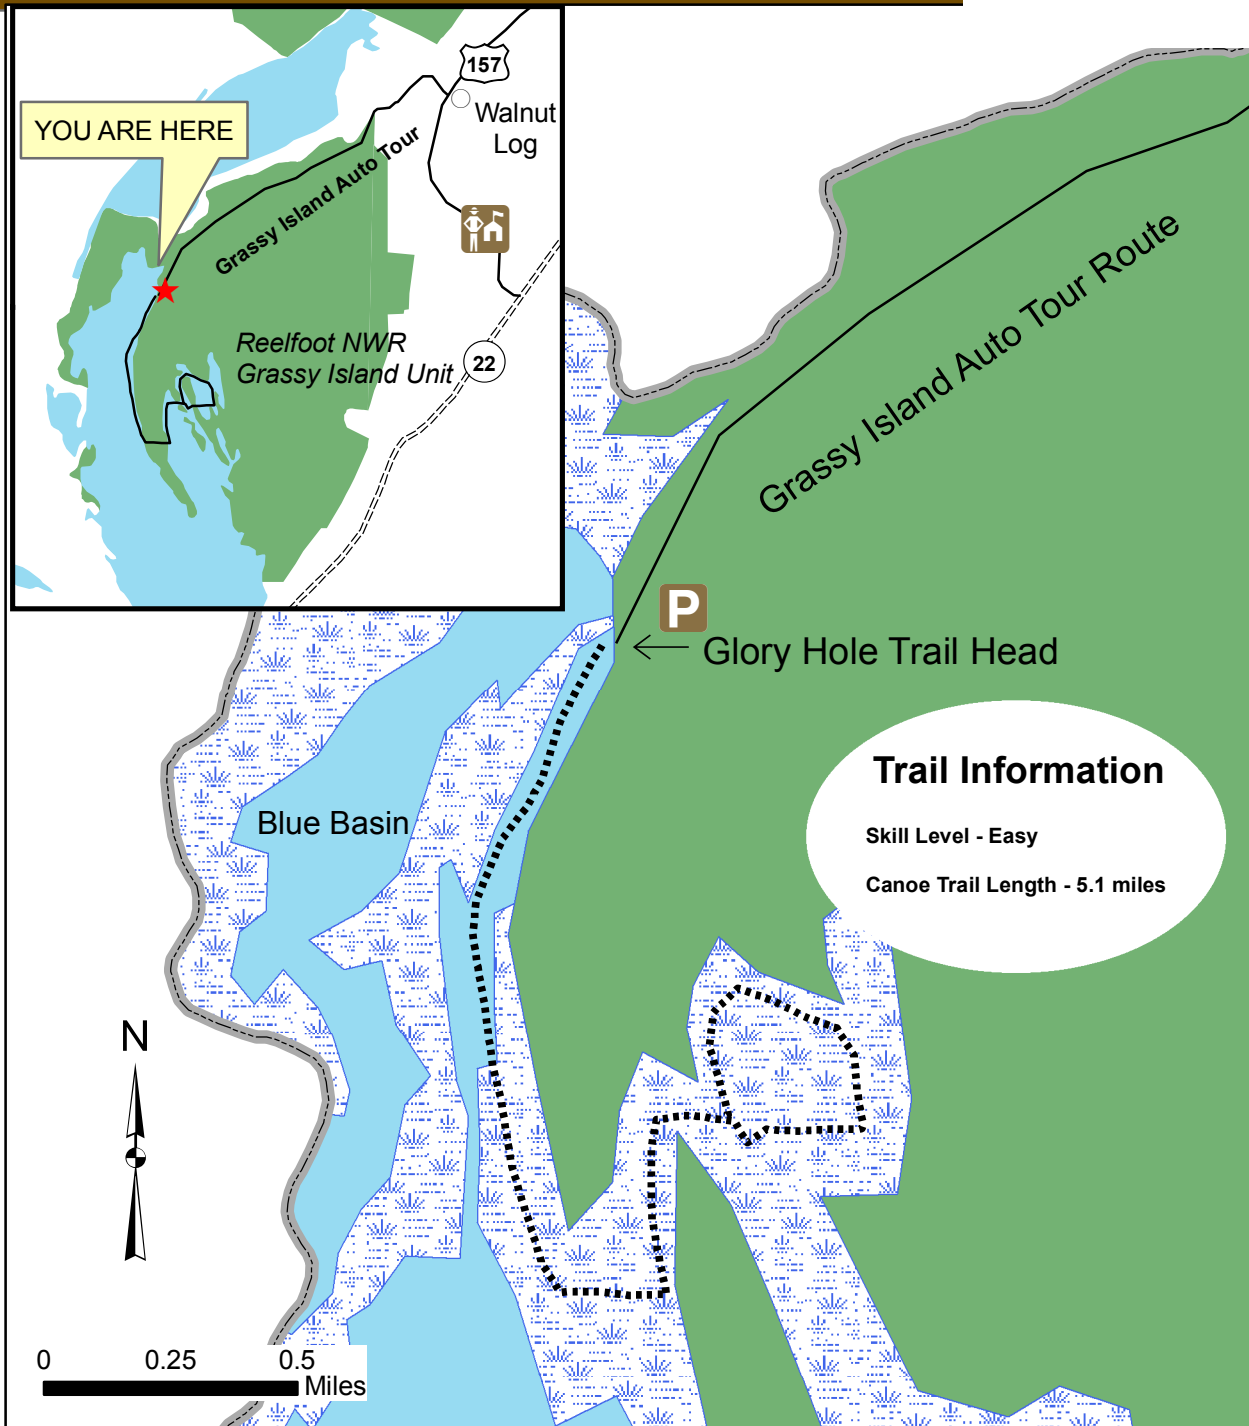

# Reelfoot National Wildlife Refuge Glory Hole Canoe Trail

**Trail Information**  
Skill Level - Easy  
Canoe Trail Length - 5.1 miles

- ..... Canoe Trail
- Road
- ▭ Refuge Boundary
- P** Parking
- Refuge Headquarters
- Water
- Bottomland
- Forest
- Marsh
- Canoe Trail Marker