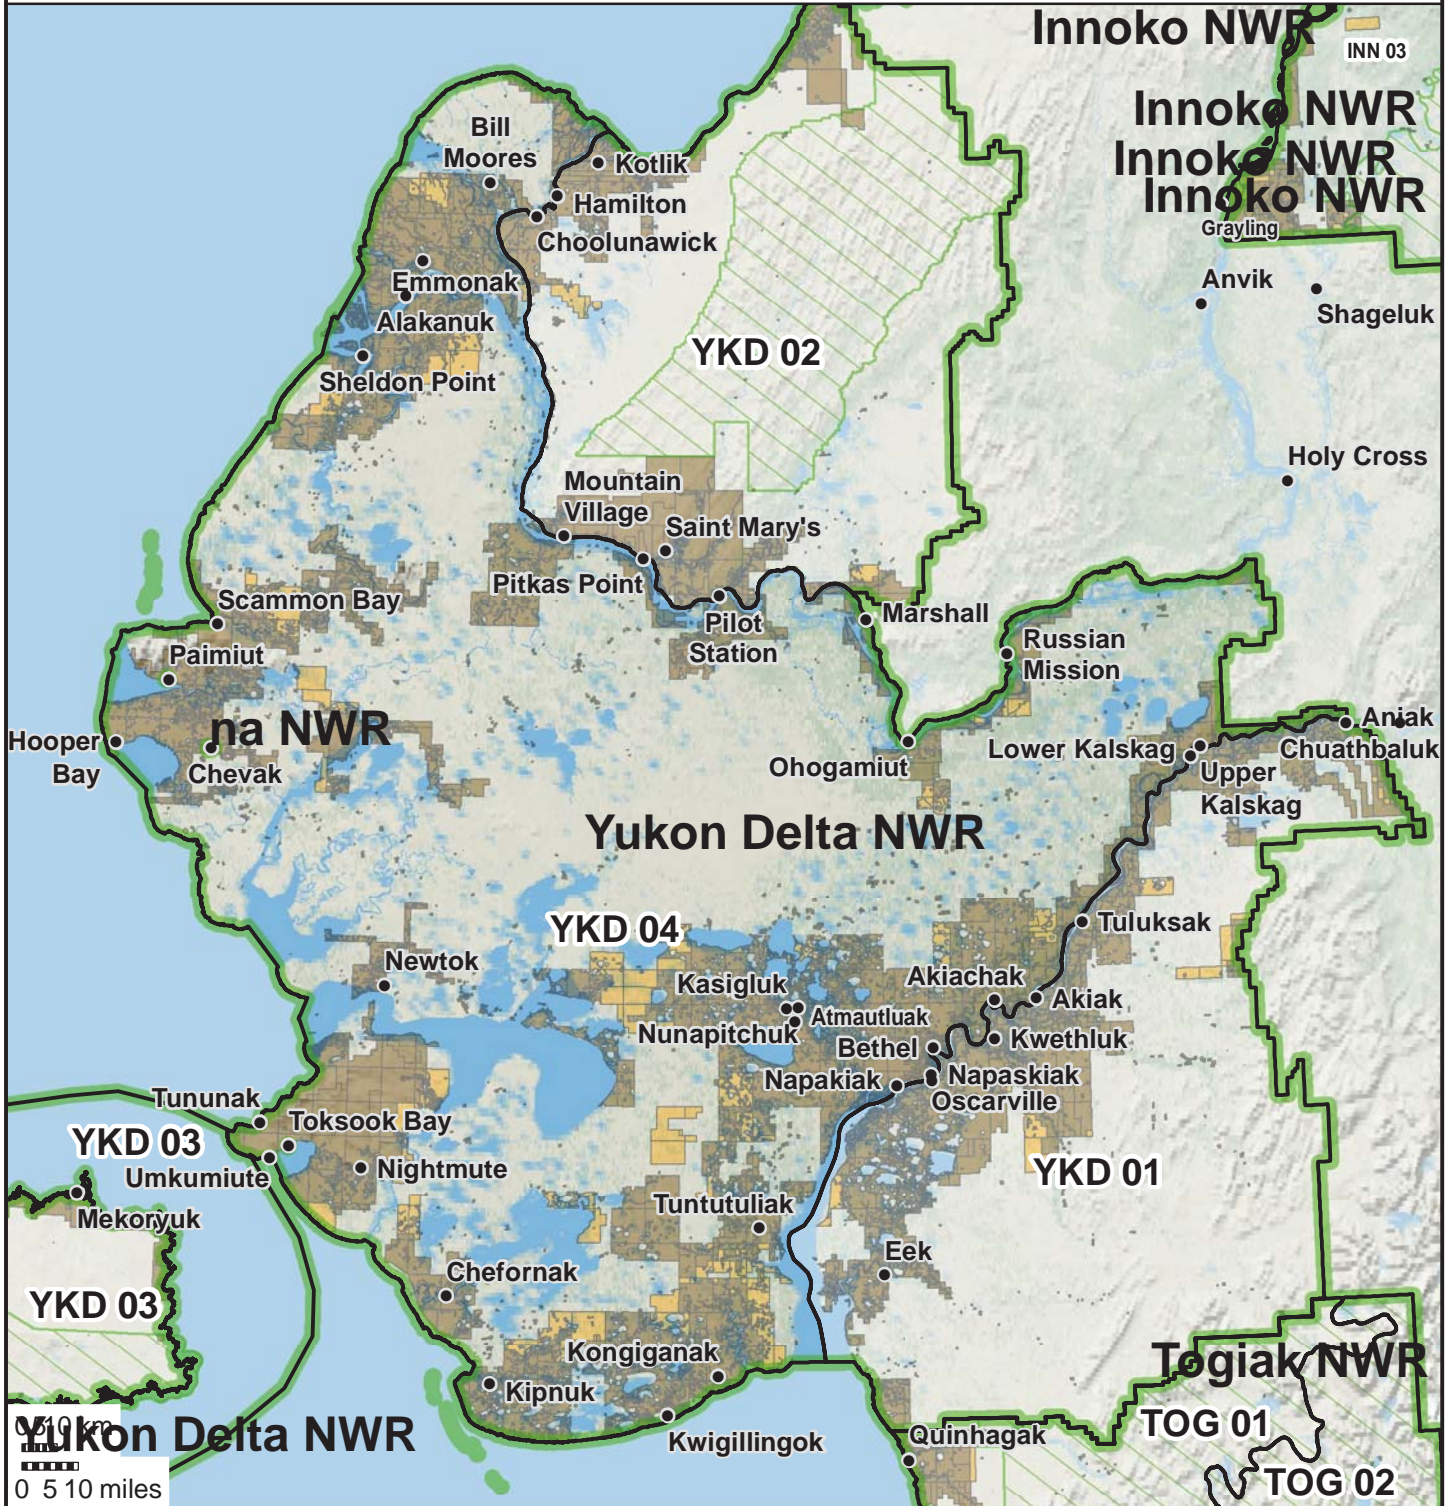

U.S. Fish & Wildlife Service

Yukon Delta National Wildlife Refuge
Alaska

Guide Use Area YKD 04

Map Scale = 1:2,140,000

Land status is current to 10/1/2017

-  Guide Use Area boundary
-  National Wildlife Refuge boundary
-  Designated Wilderness
-  Selected Land
-  Private Land