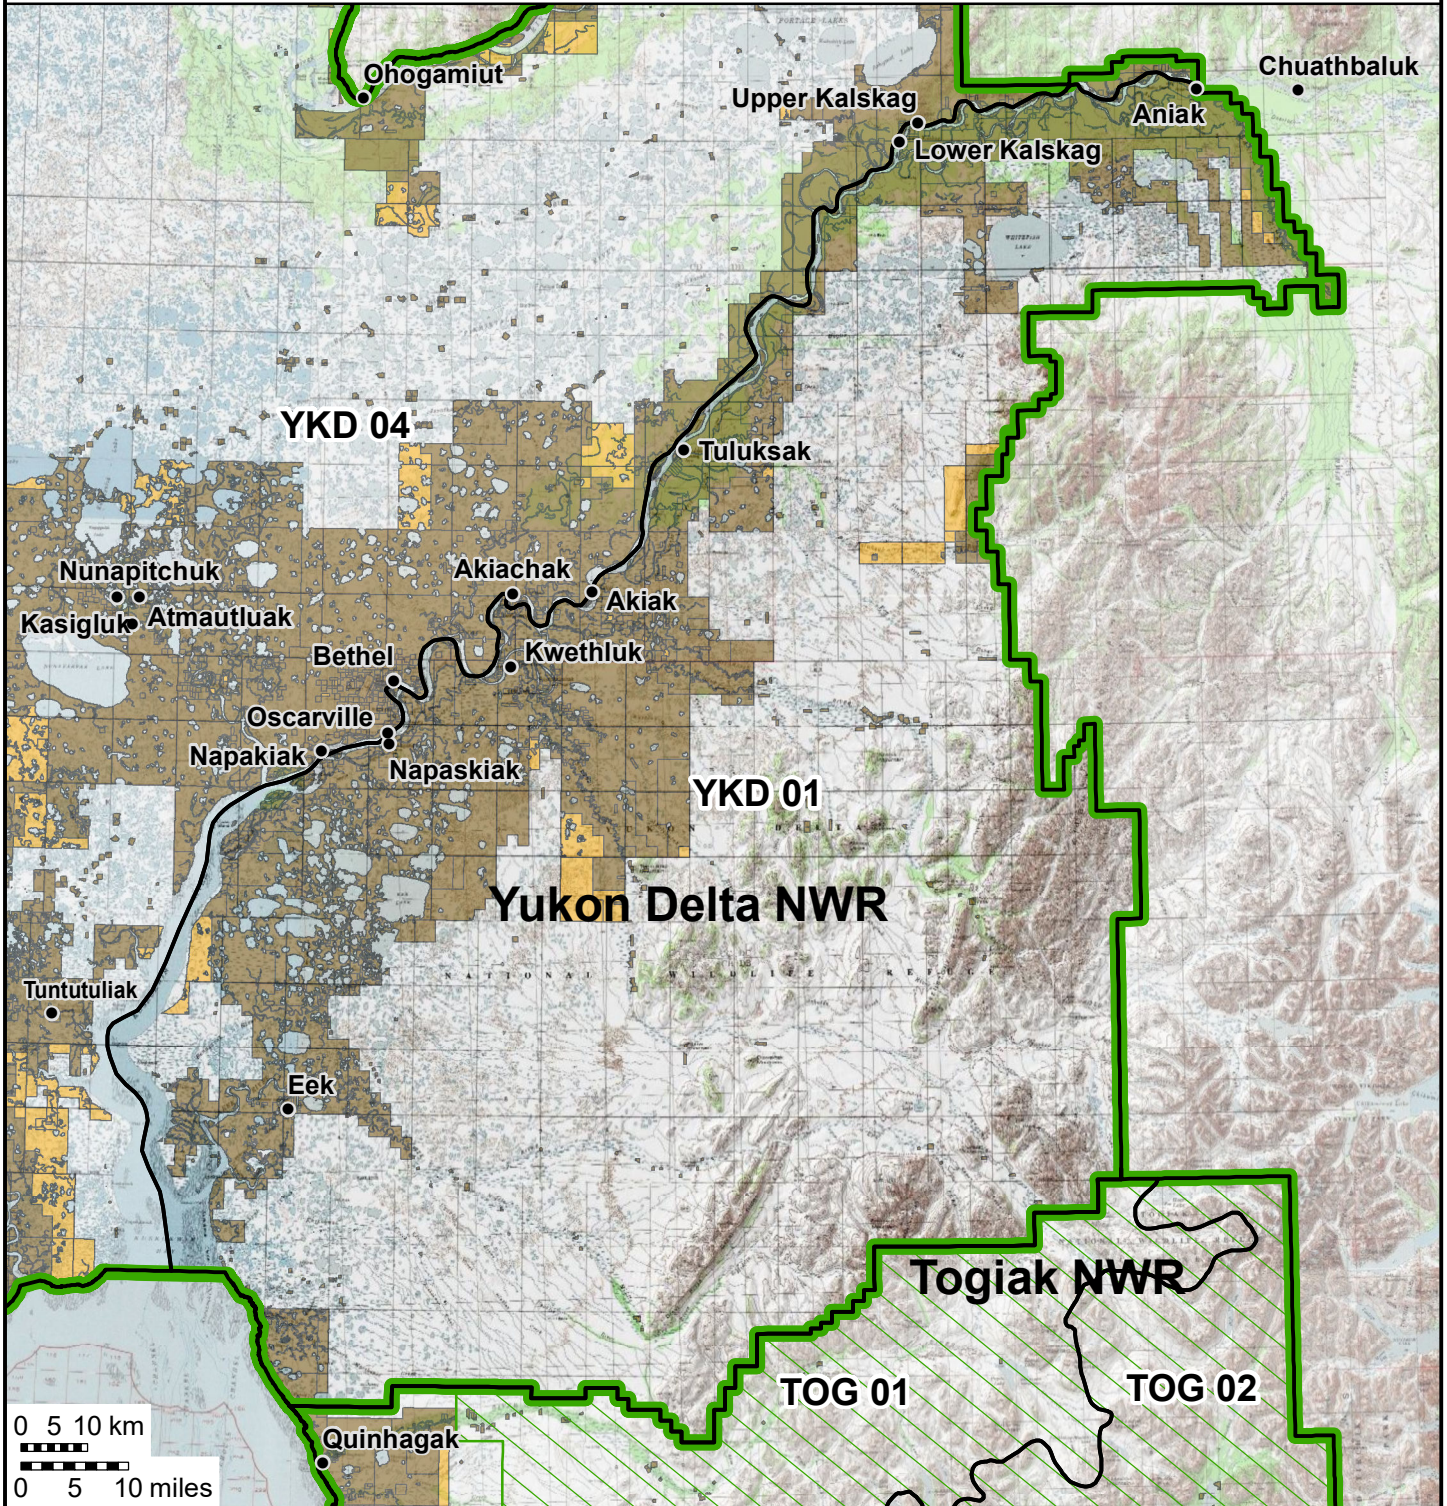

U.S. Fish & Wildlife Service

Guide Use Area YKD 01

Yukon Delta National Wildlife Refuge Alaska

Map Scale = 1:1,126,000
Land status is current to 10/01/2020

-  Guide Use Area boundary
-  National Wildlife Refuge boundary
-  Designated Wilderness
-  Selected Land
-  Private Land