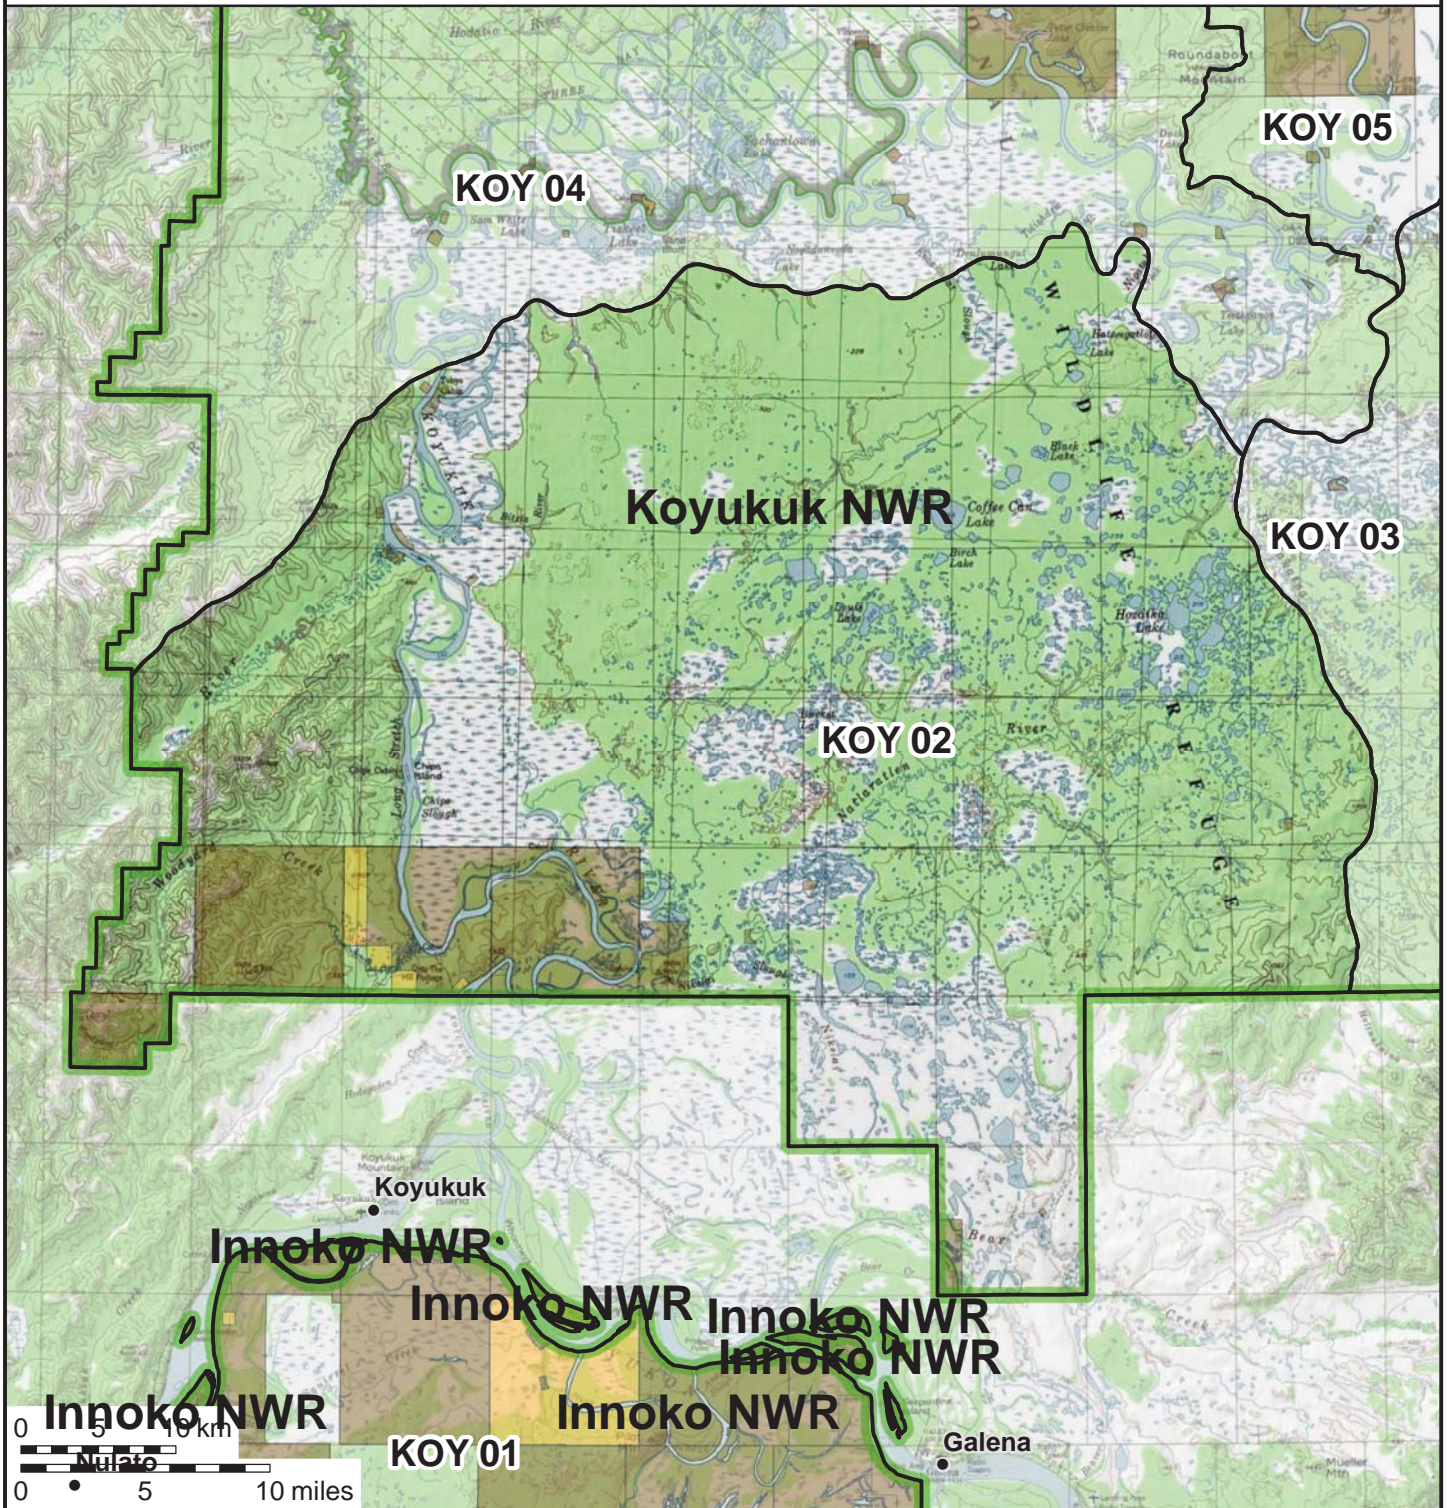

U.S. Fish & Wildlife Service

Koyukuk National Wildlife Refuge
Alaska

Guide Use Area KOY 02

Map Scale = 1:488,000
Land status is current to 10/1/2017

-  Guide Use Area boundary
-  National Wildlife Refuge boundary
-  Designated Wilderness
-  Selected Land
-  Private Land