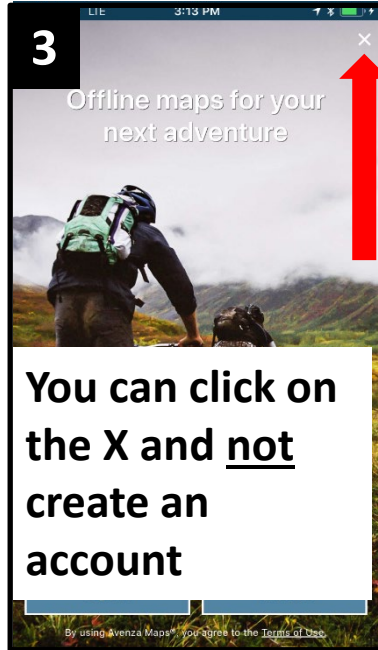

# Download the GLACIAL RIDGE NWR HUNT MAP onto your smartphone and use it as a GPS. Know exactly where you're at on the Refuge!

**1** Search and download Avenza Maps through the App Store or Google Play (free app)

**6** Now allow the program access to your camera and scan the QR Code.