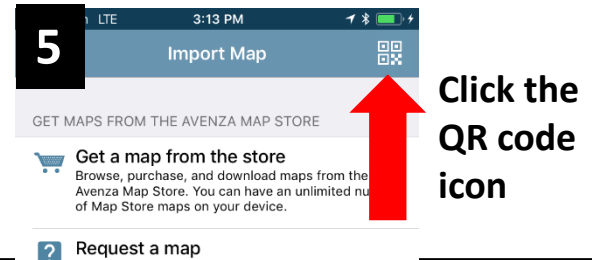

# Download the GLACIAL RIDGE NWR HUNT MAP onto your smartphone and use it as a GPS. Know exactly where you're at on the Refuge!

**1** Search and download Avenza Maps through the App Store or Google Play (free app)