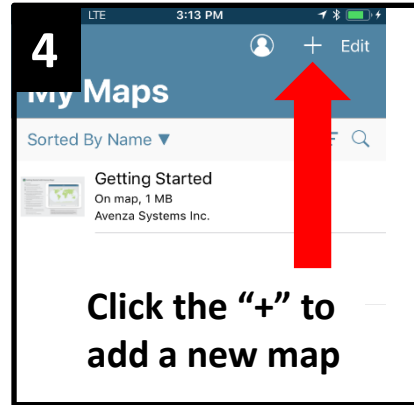

# Download the GLACIAL RIDGE NWR HUNT MAP onto your smartphone and use it as a GPS. Know exactly where you're at on the Refuge!

**1** Search and download Avenza Maps through the App Store or Google Play (free app)

**6** Now allow the program access to your camera and scan the QR Code.