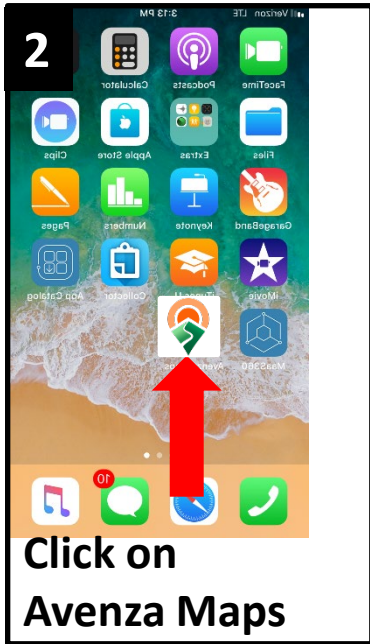

# Download the GLACIAL RIDGE NWR HUNT MAP onto your smartphone and use it as a GPS. Know exactly where you're at on the Refuge!

**1** Search and download Avenza Maps through the App Store or Google Play (free app)

**6** Now allow the program access to your camera and scan the QR Code.