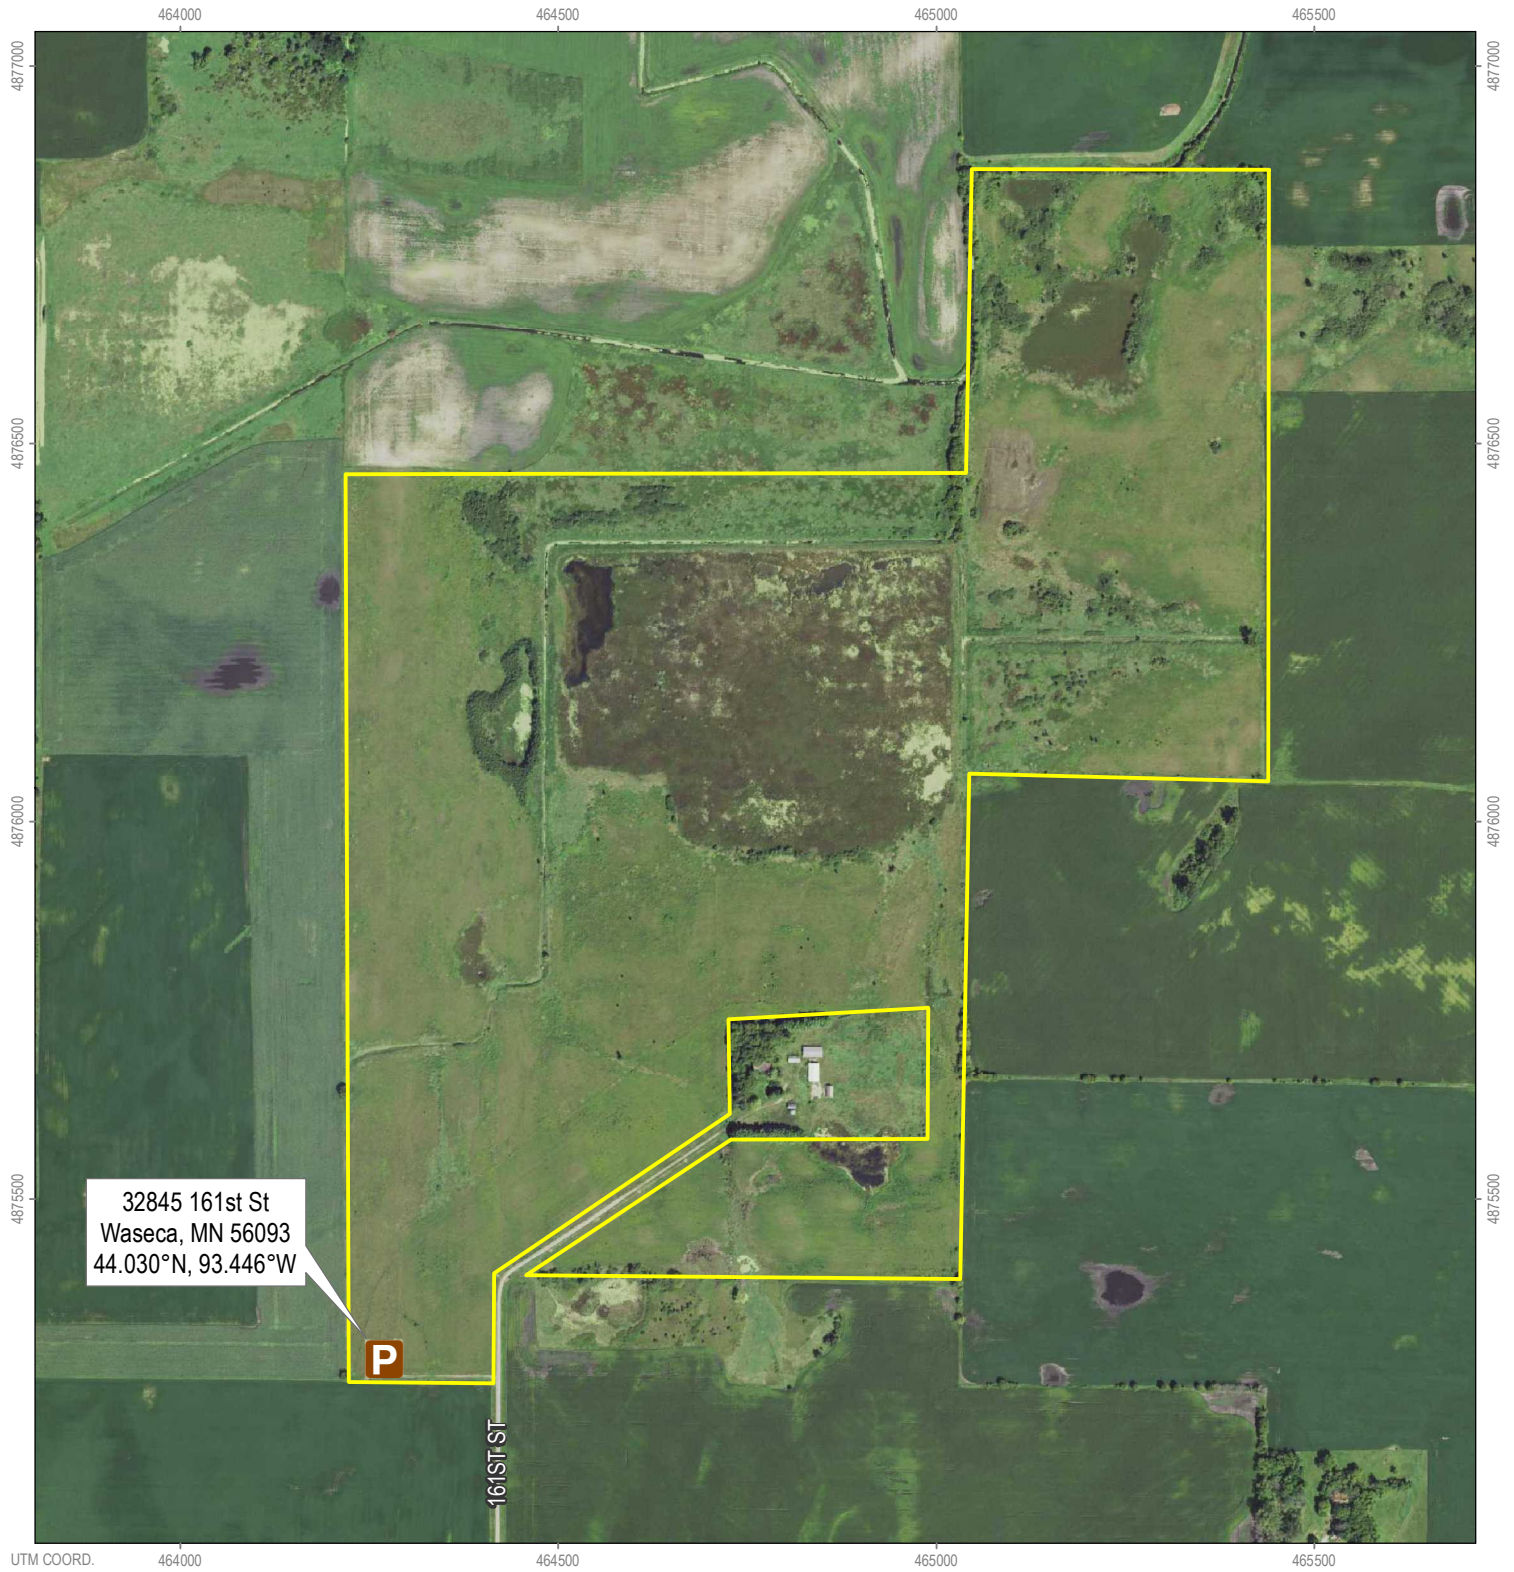

Minnesota Valley National Wildlife Refuge
Wetland Management District

Felber WPA

-  WPA Boundary
-  Parking Lot

Felber WPA (287.4 acres)

Woodville Township, Waseca County
Twp. 107N, Rng. 22W, Secs. 26 & 35

MATT MILLETT • AUG. 2018 • UTM ZONE 15N (NAD83)
SOURCES: MWNWR, MNDOT, USDA, WASECA COUNTY

Boundaries shown are approximate. Please adhere to all posted signs.