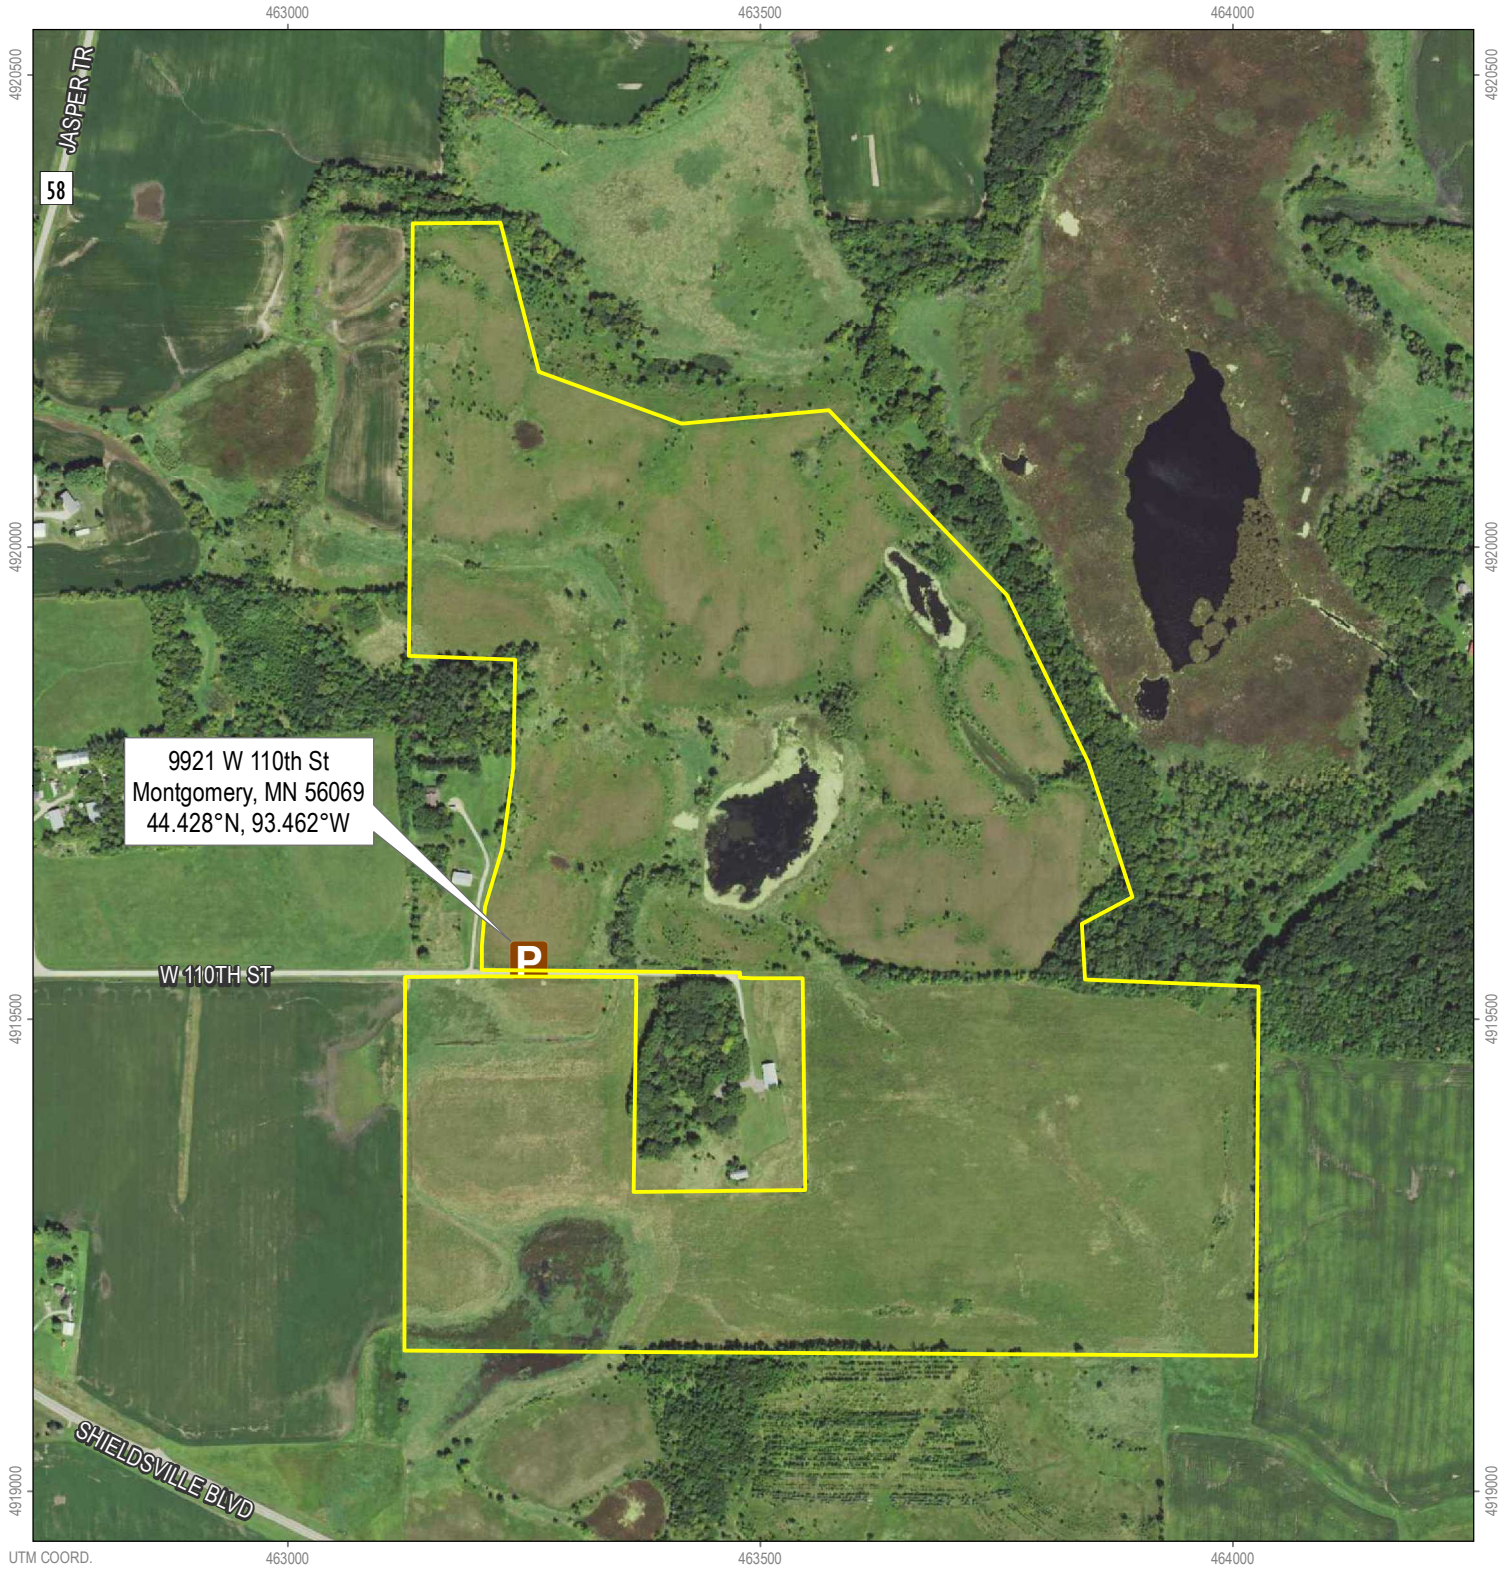

**Minnesota Valley National Wildlife Refuge**  
Wetland Management District

*Erin Prairie WPA*

-  WPA Boundary
-  Parking Lot
-  County Road

**Erin Prairie WPA (172.6 acres)**

Erin Township, Rice County  
Twp. 111N, Rng. 22W, Secs. 10 & 15

MATT MILLETT • AUG. 2018 • UTM ZONE 15N (NAD83)  
SOURCES: MNWR, MNDOT, USDA, RICE COUNTY

Boundaries shown are approximate. Please adhere to all posted signs.