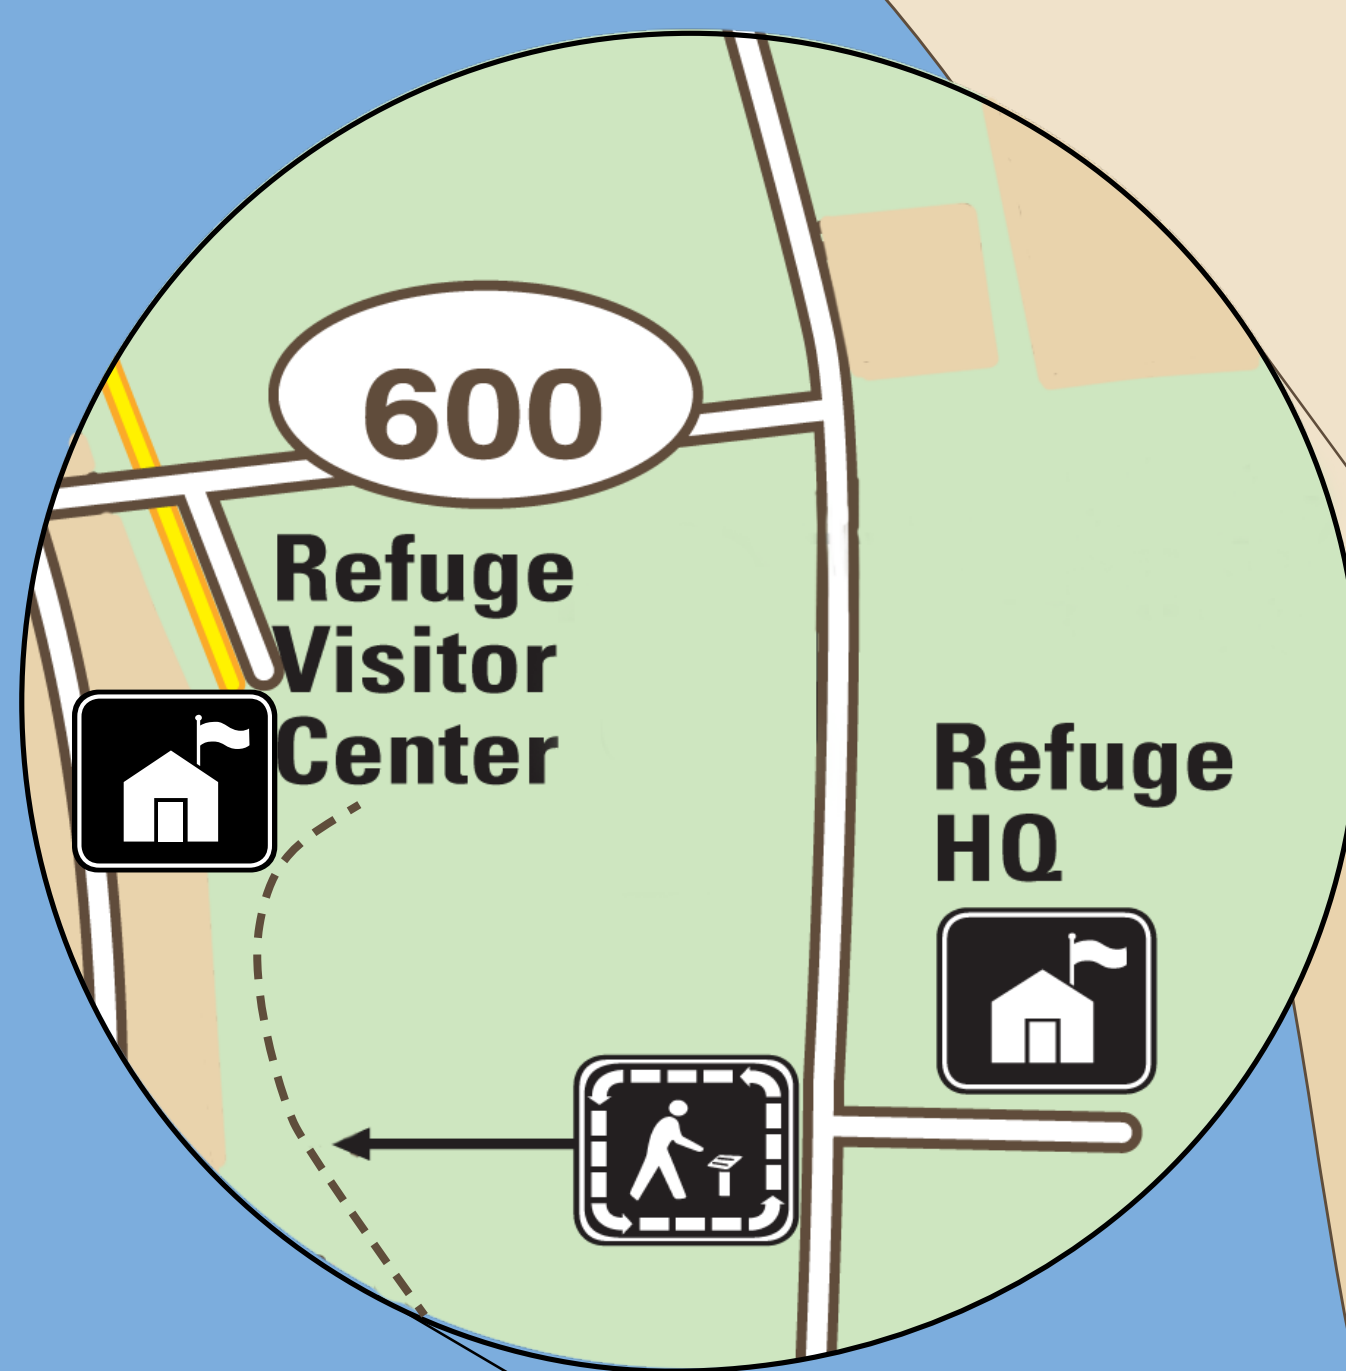

Eastern Shore of Virginia National Wildlife Refuge

Chesapeake Bay

Atlantic Ocean

www.fws.gov/northeast/easternshore/
757/331 2760