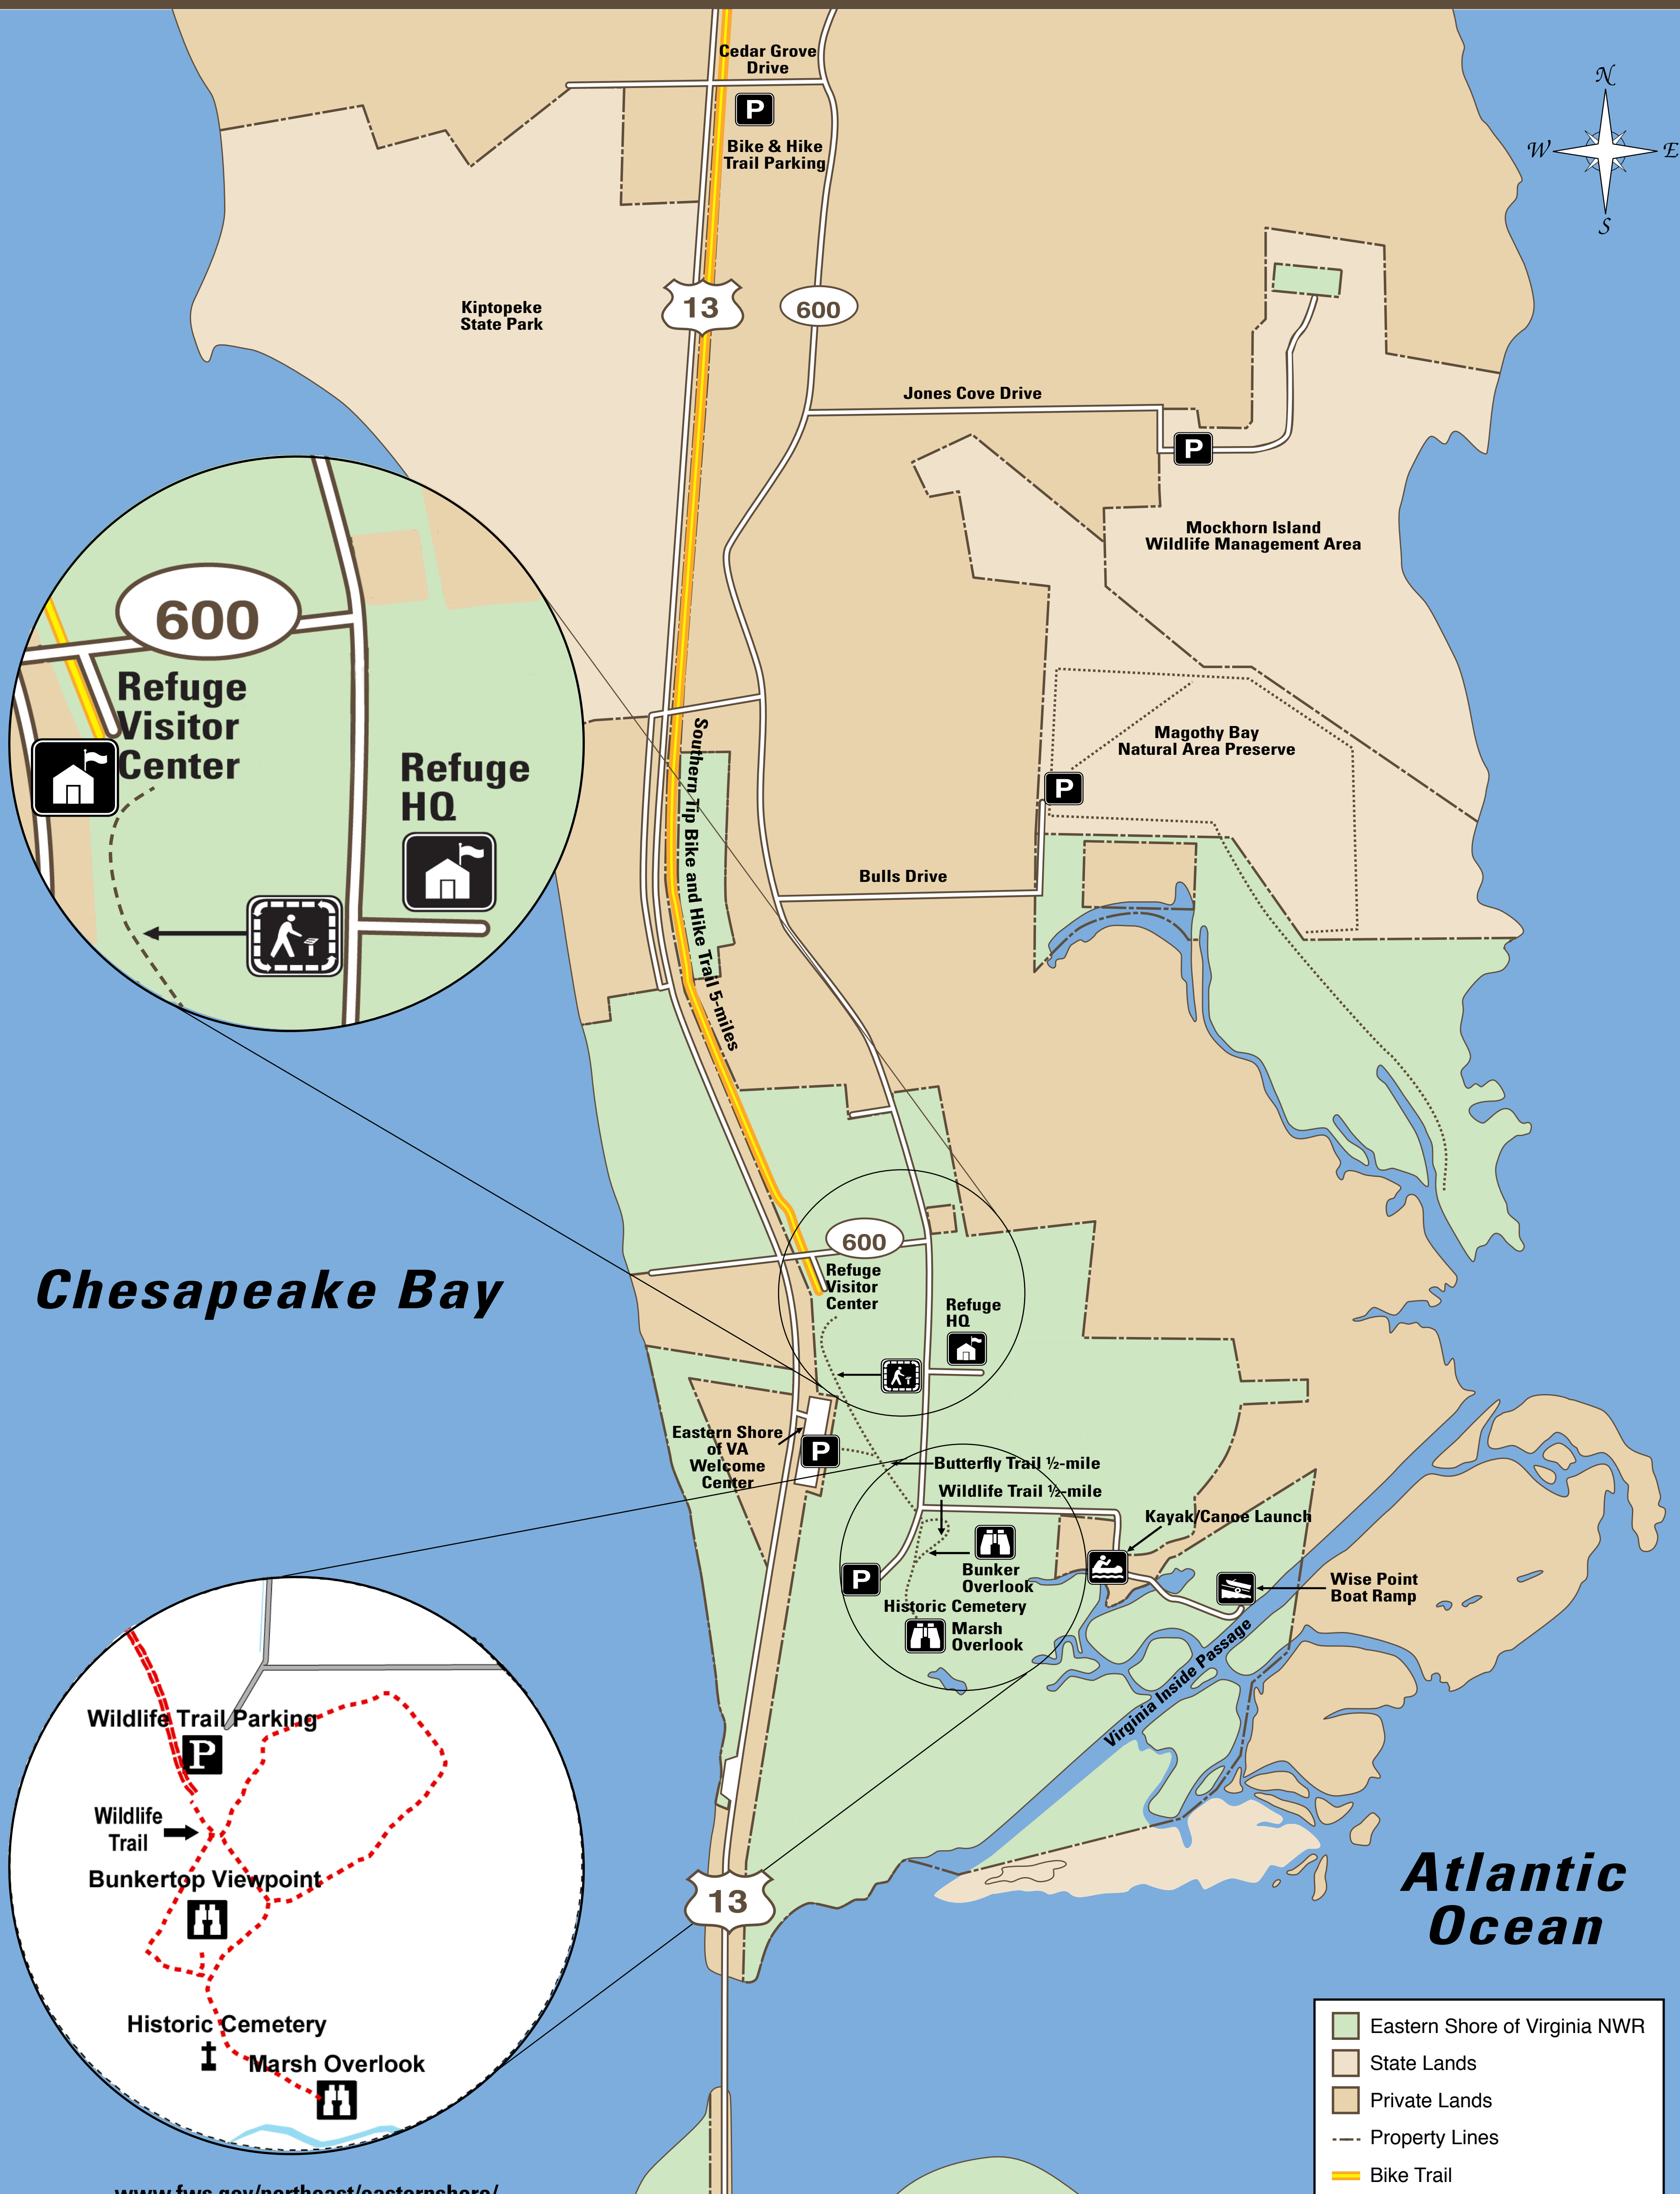

Eastern Shore of Virginia National Wildlife Refuge

Chesapeake Bay

Atlantic Ocean

www.fws.gov/northeast/easternshore/
757/331 2760