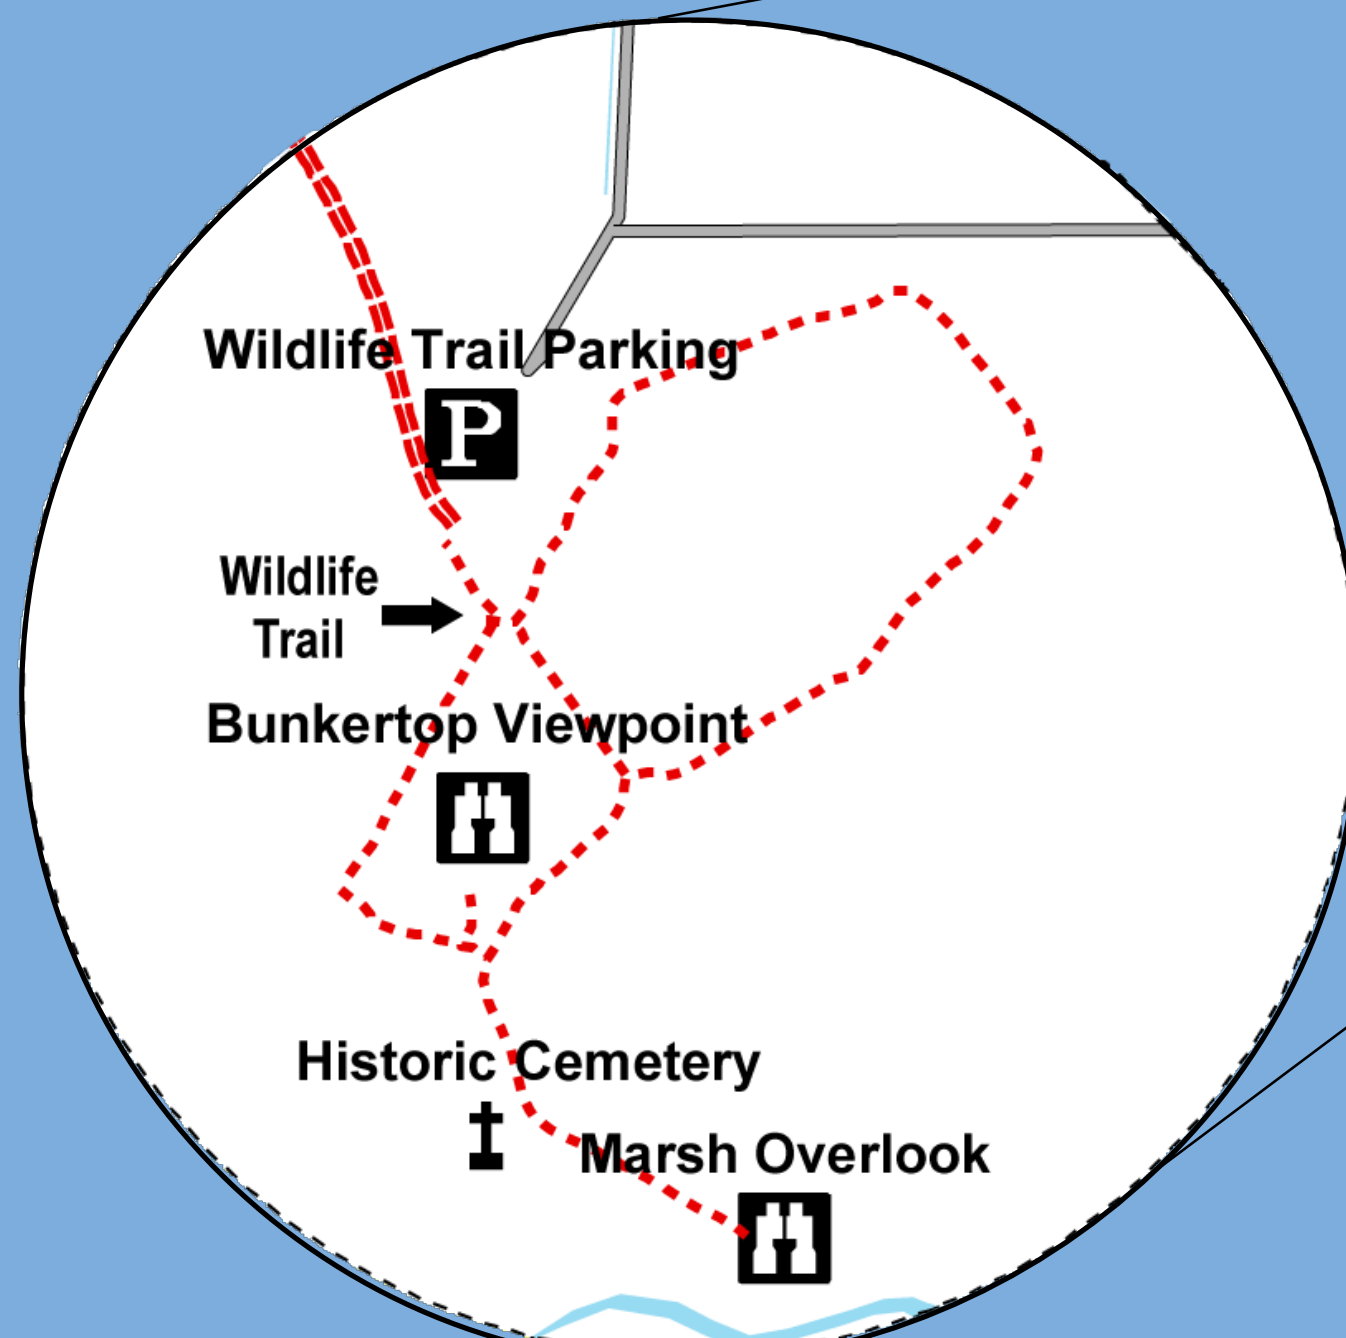

Eastern Shore of Virginia National Wildlife Refuge

Chesapeake Bay

Atlantic Ocean

www.fws.gov/northeast/easternshore/
757/331 2760