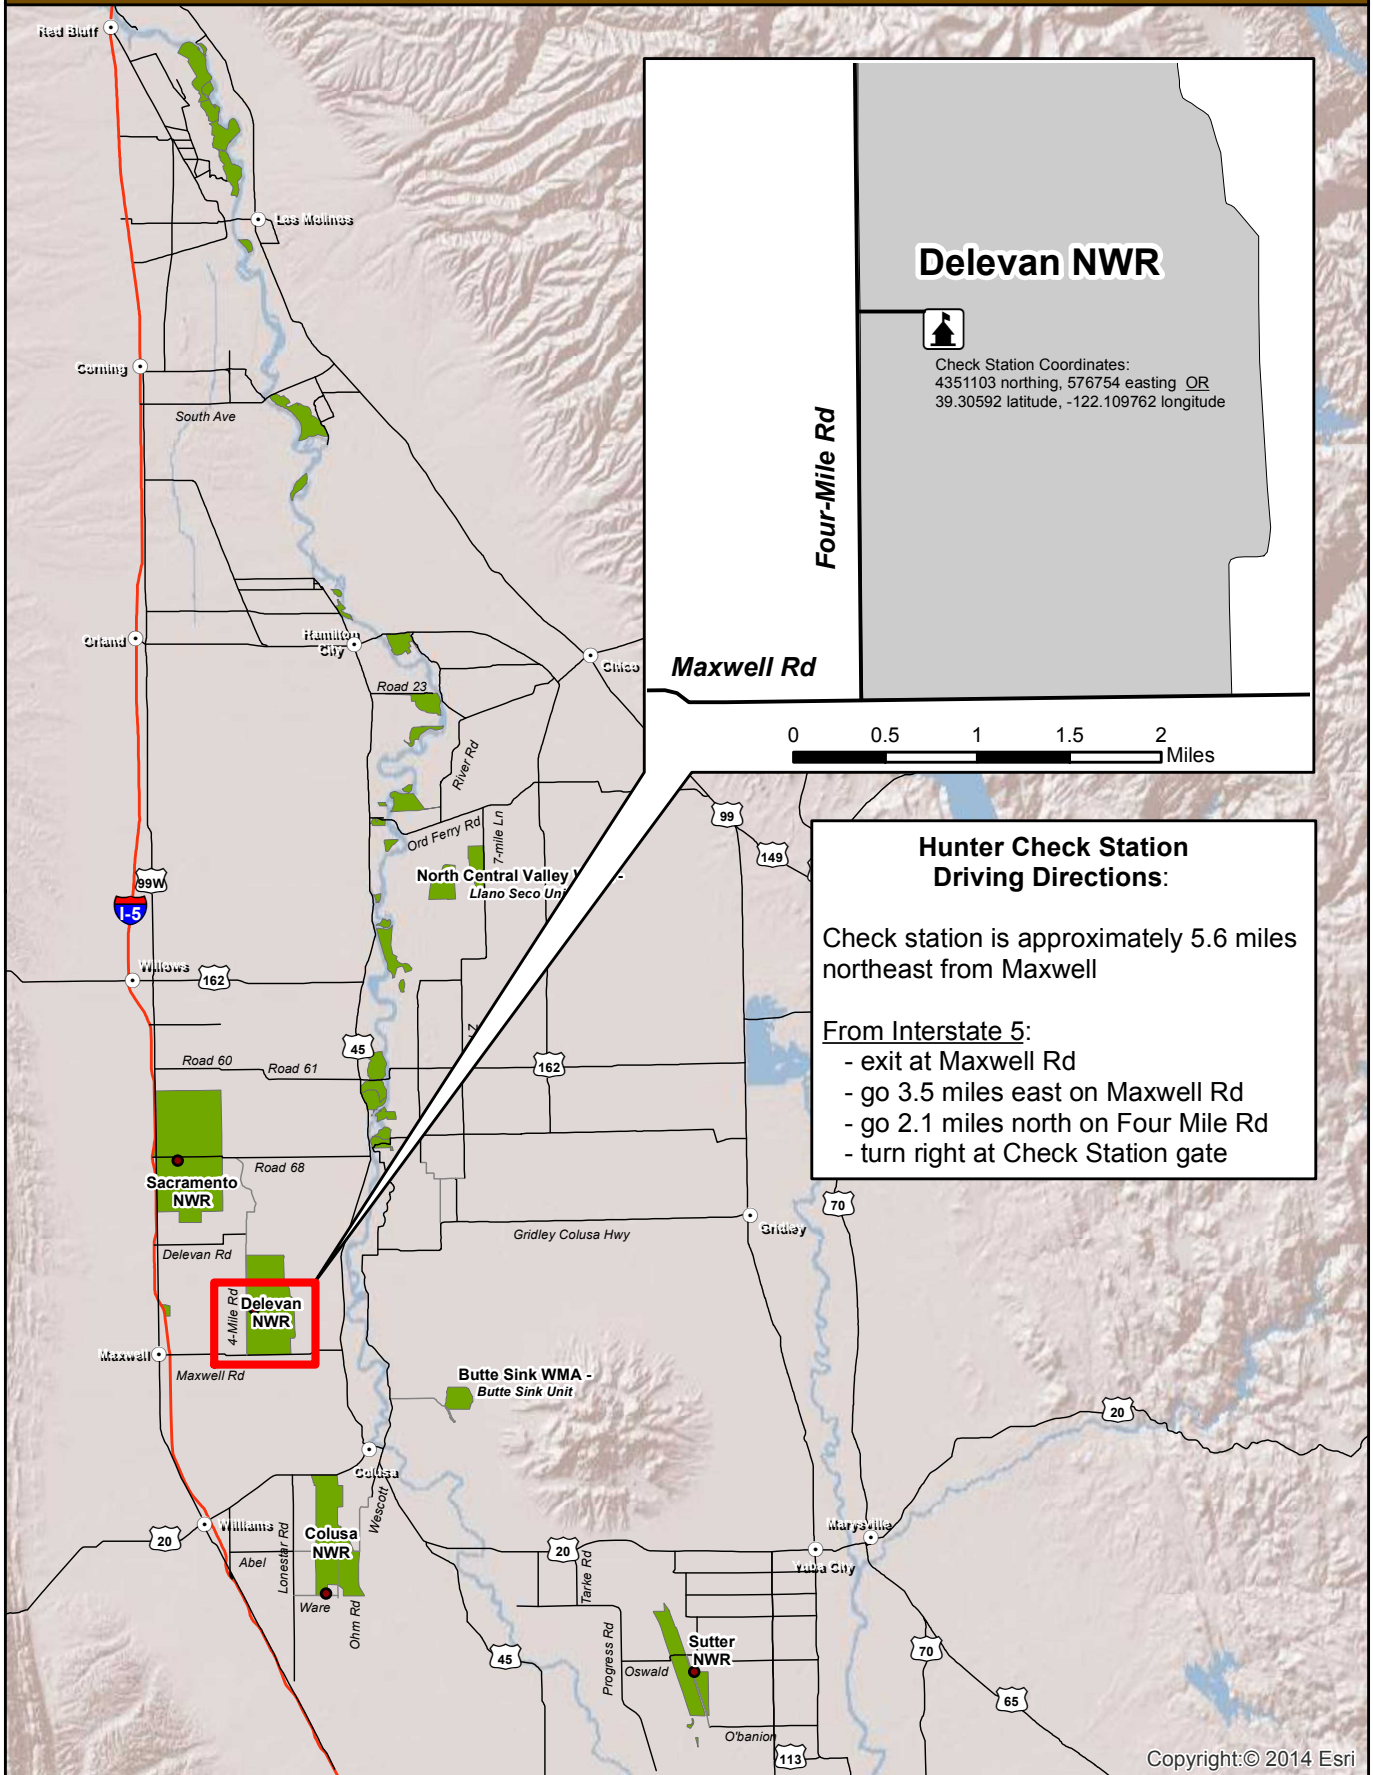

# HUNTER CHECK STATION DIRECTIONS -Delevan National Wildlife Refuge

## Delevan NWR

Check Station Coordinates:  
4351103 northing, 576754 easting OR  
39.30592 latitude, -122.109762 longitude

Four-Mile Rd

Maxwell Rd

## Hunter Check Station Driving Directions:

Check station is approximately 5.6 miles northeast from Maxwell

### From Interstate 5:

- exit at Maxwell Rd
- go 3.5 miles east on Maxwell Rd
- go 2.1 miles north on Four Mile Rd
- turn right at Check Station gate

Copyright:© 2014 Esri