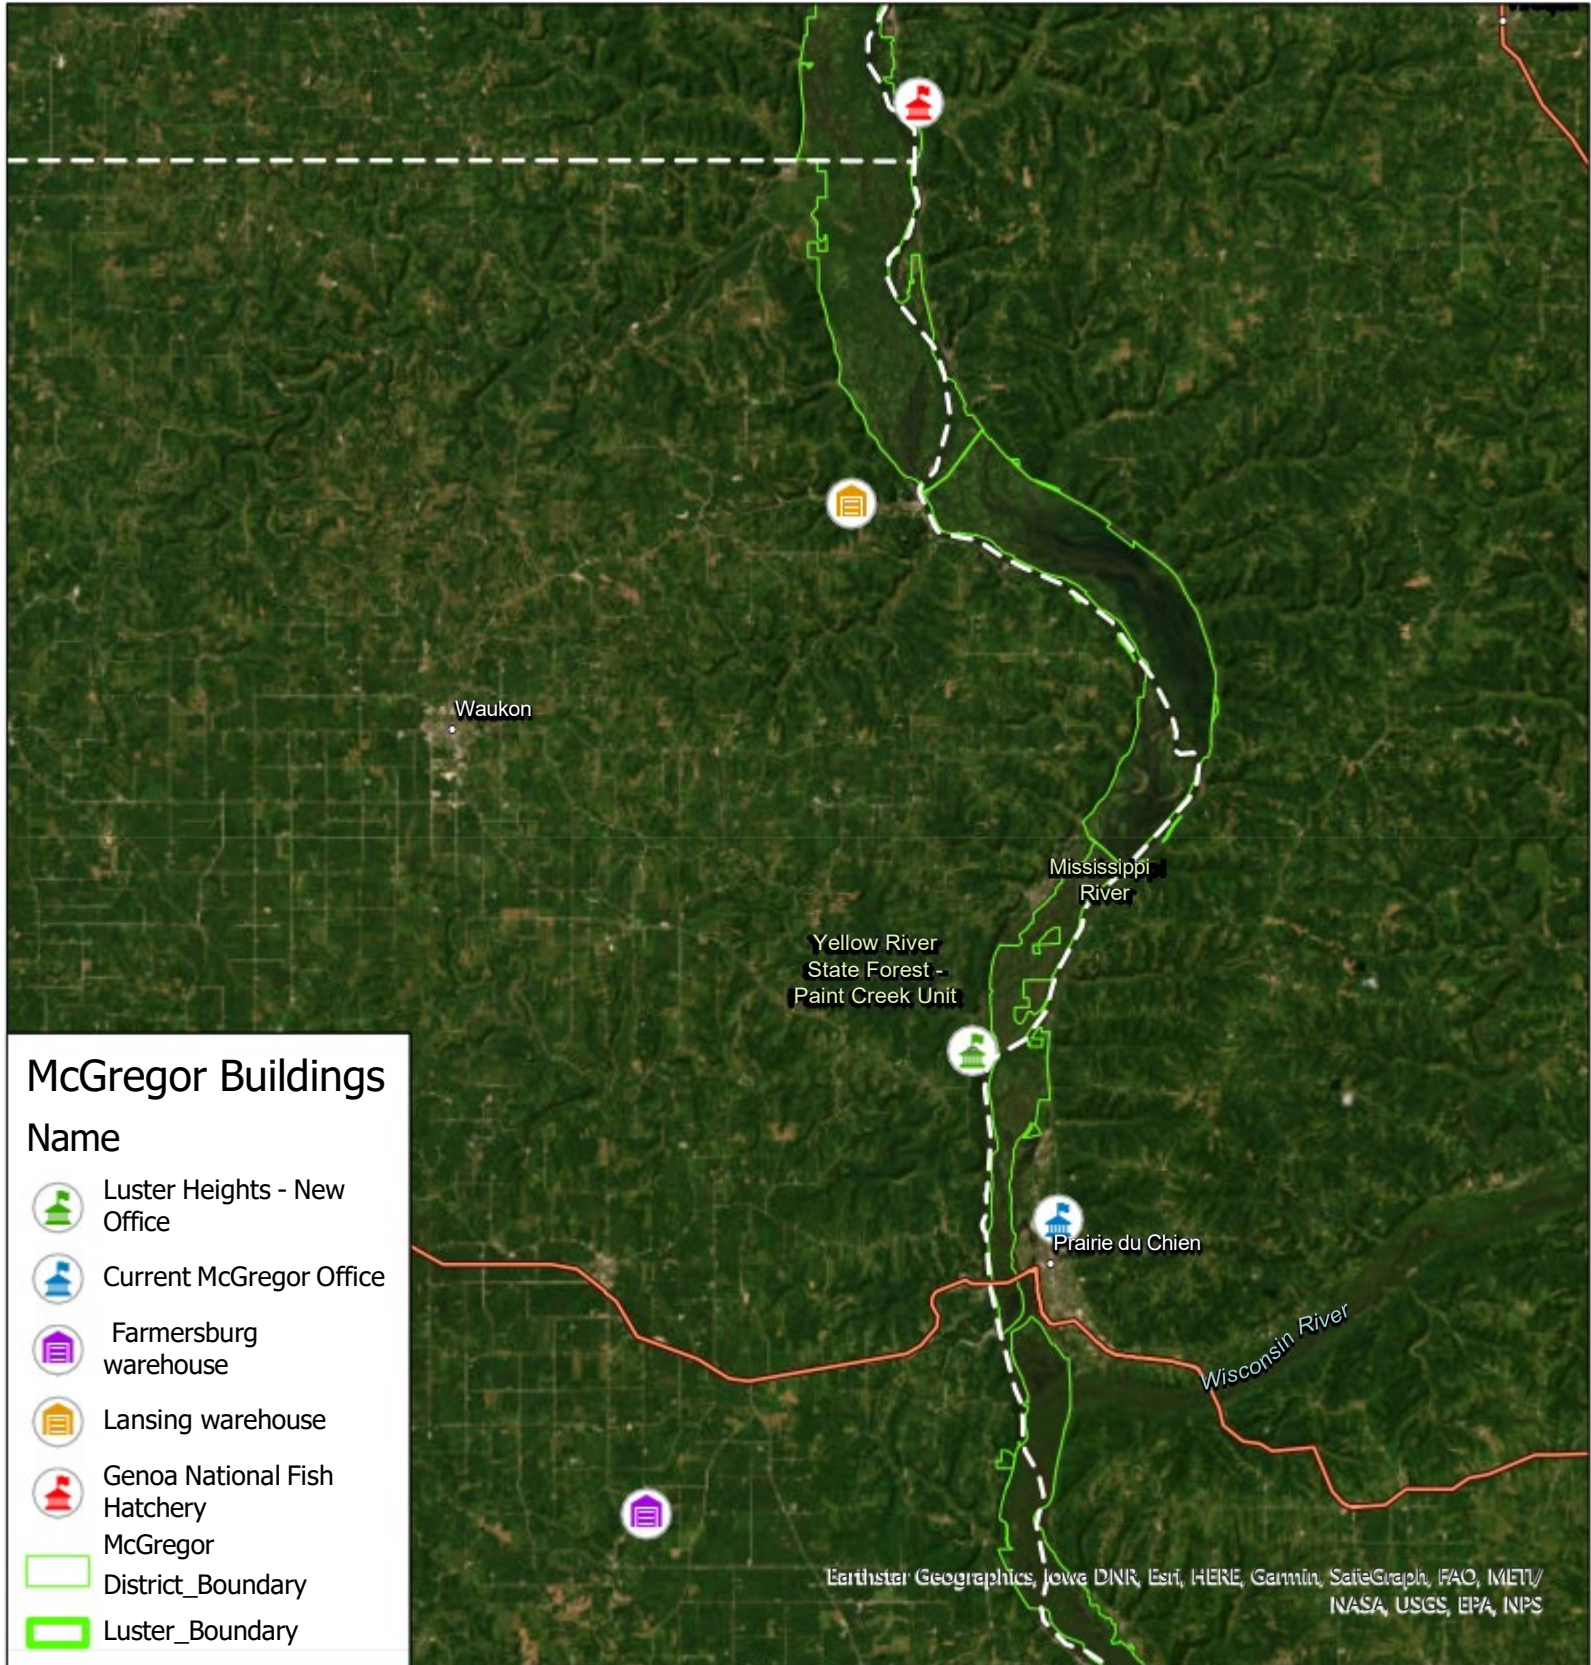

Figure 1 - Upper Mississippi River National Wildlife & Fish Refuge and Proposed Luster Heights Multi-Purpose Building Location

Upper Mississippi River National Wildlife & Fish Refuge

Upper Mississippi River National Wildlife & Fish Refuge

US Fish & Wildlife Service

Figure 4 - Luster Heights Tract Former Buildings

Upper Mississippi River National Wildlife & Fish Refuge Pool 10

Legend

 Proposed Acquisition

Map Created 2_05_1B

By-W Woyczik
Project Saved to SIGIS\Projects\MHWR\luster&
Bue Map: 2015 IA Orthophoto