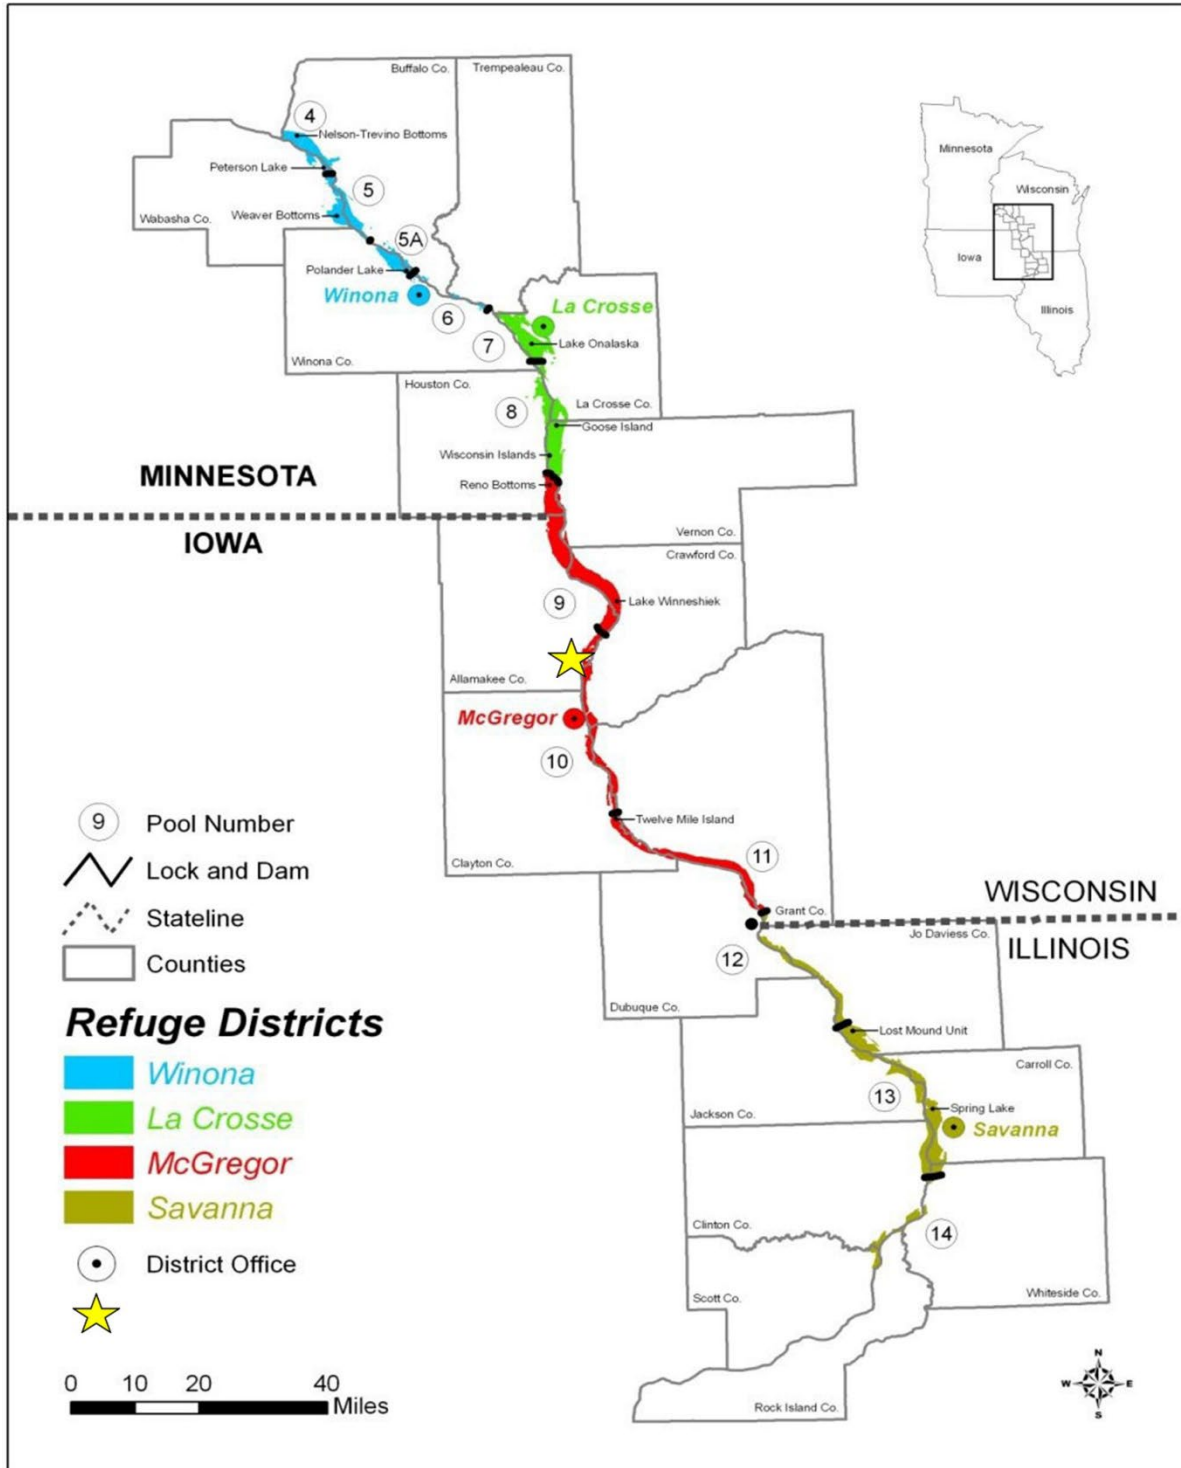

Figure 1 - Upper Mississippi River National Wildlife & Fish Refuge and Proposed Luster Heights Multi-Purpose Building Location

Upper Mississippi River National Wildlife & Fish Refuge

Upper Mississippi River National Wildlife & Fish Refuge

US Fish & Wildlife Service

Figure 4 - Luster Heights Tract Former Buildings

Upper Mississippi River National Wildlife & Fish Refuge Pool 10

Legend

 Proposed Acquisition

Map Created 2_05_1B

By-W Woyczik
Project Saved to SIGIS\Projects\MHWR\luster&
Bue Map: 2015 IA Orthophoto