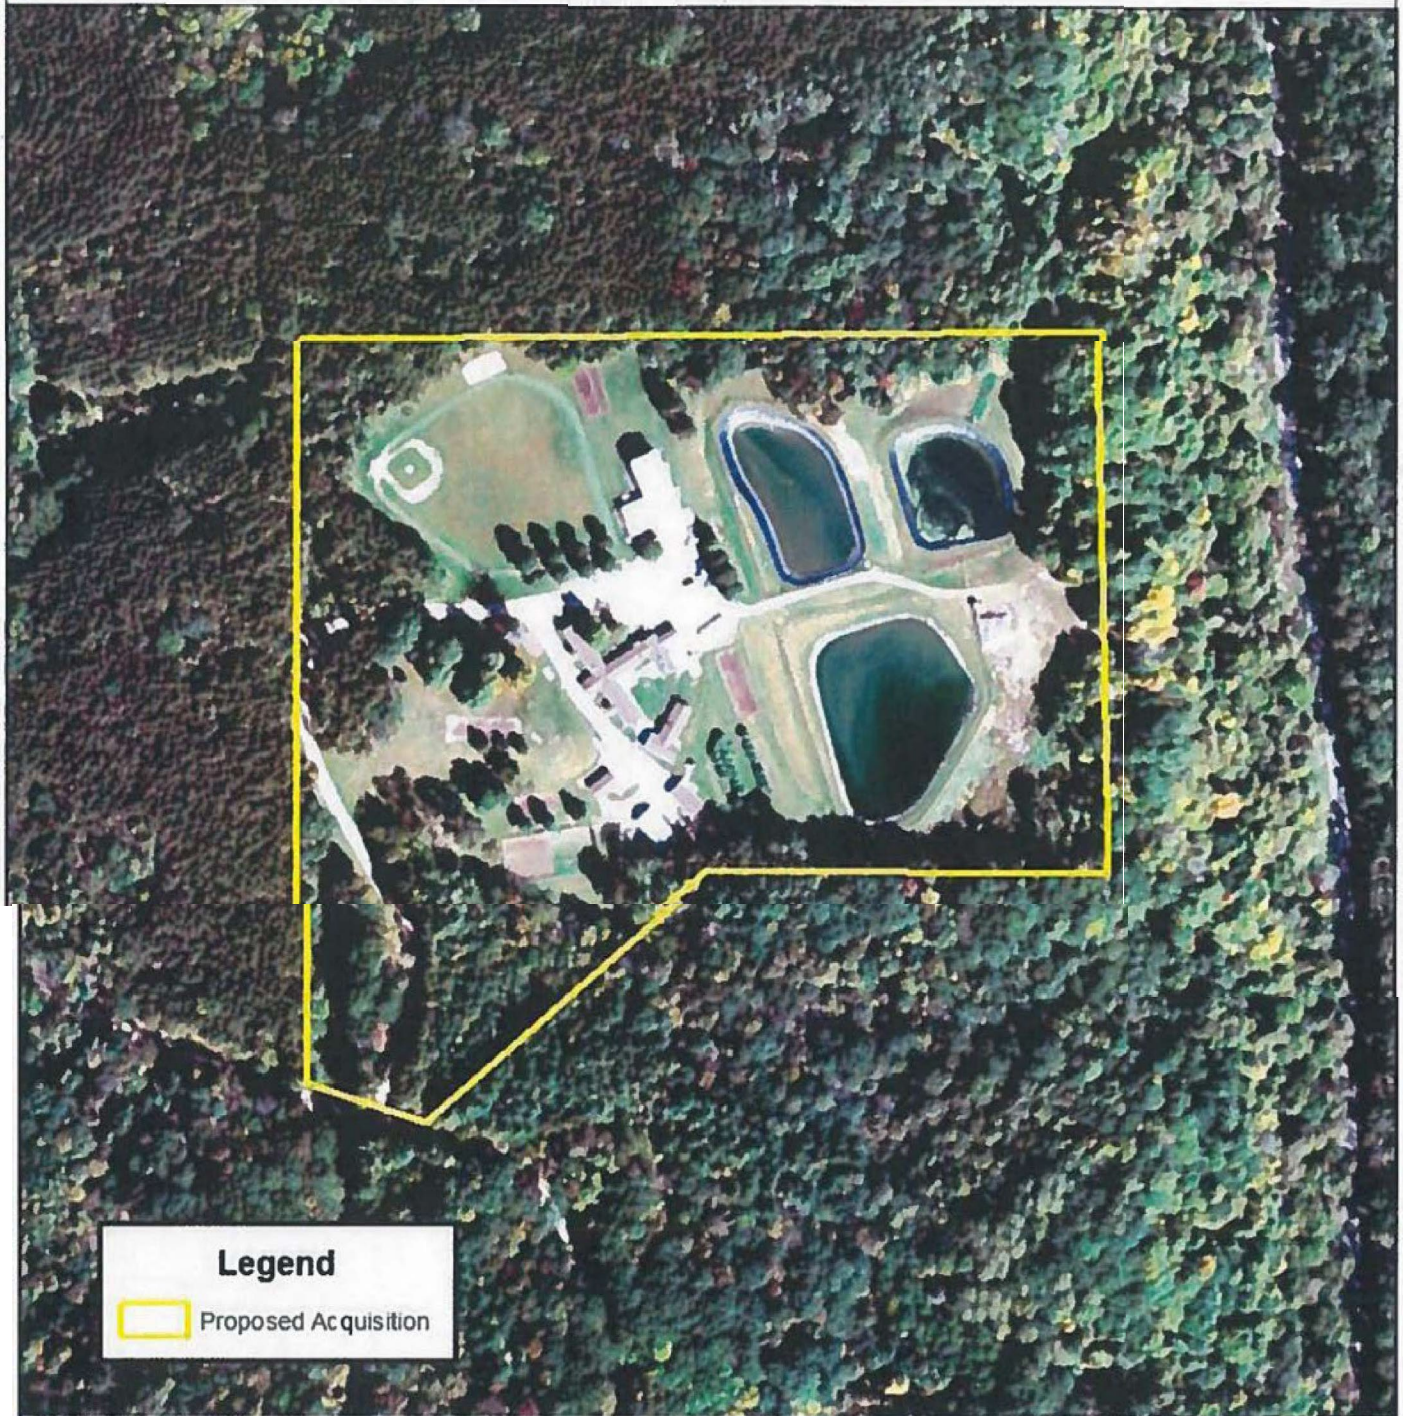

Figure 1 - Upper Mississippi River National Wildlife & Fish Refuge and Proposed Luster Heights Multi-Purpose Building Location

Upper Mississippi River National Wildlife & Fish Refuge

Upper Mississippi River National Wildlife & Fish Refuge

US Fish & Wildlife Service

Figure 4 - Luster Heights Tract Former Buildings

Upper Mississippi River National Wildlife & Fish Refuge Pool 10

Legend

 Proposed Acquisition

Map Created 2_05_1B

By-W Woyczik
Project Saved to SIGIS\Projects\MHWR\luster&
Bue Map: 2015 IA Orthophoto