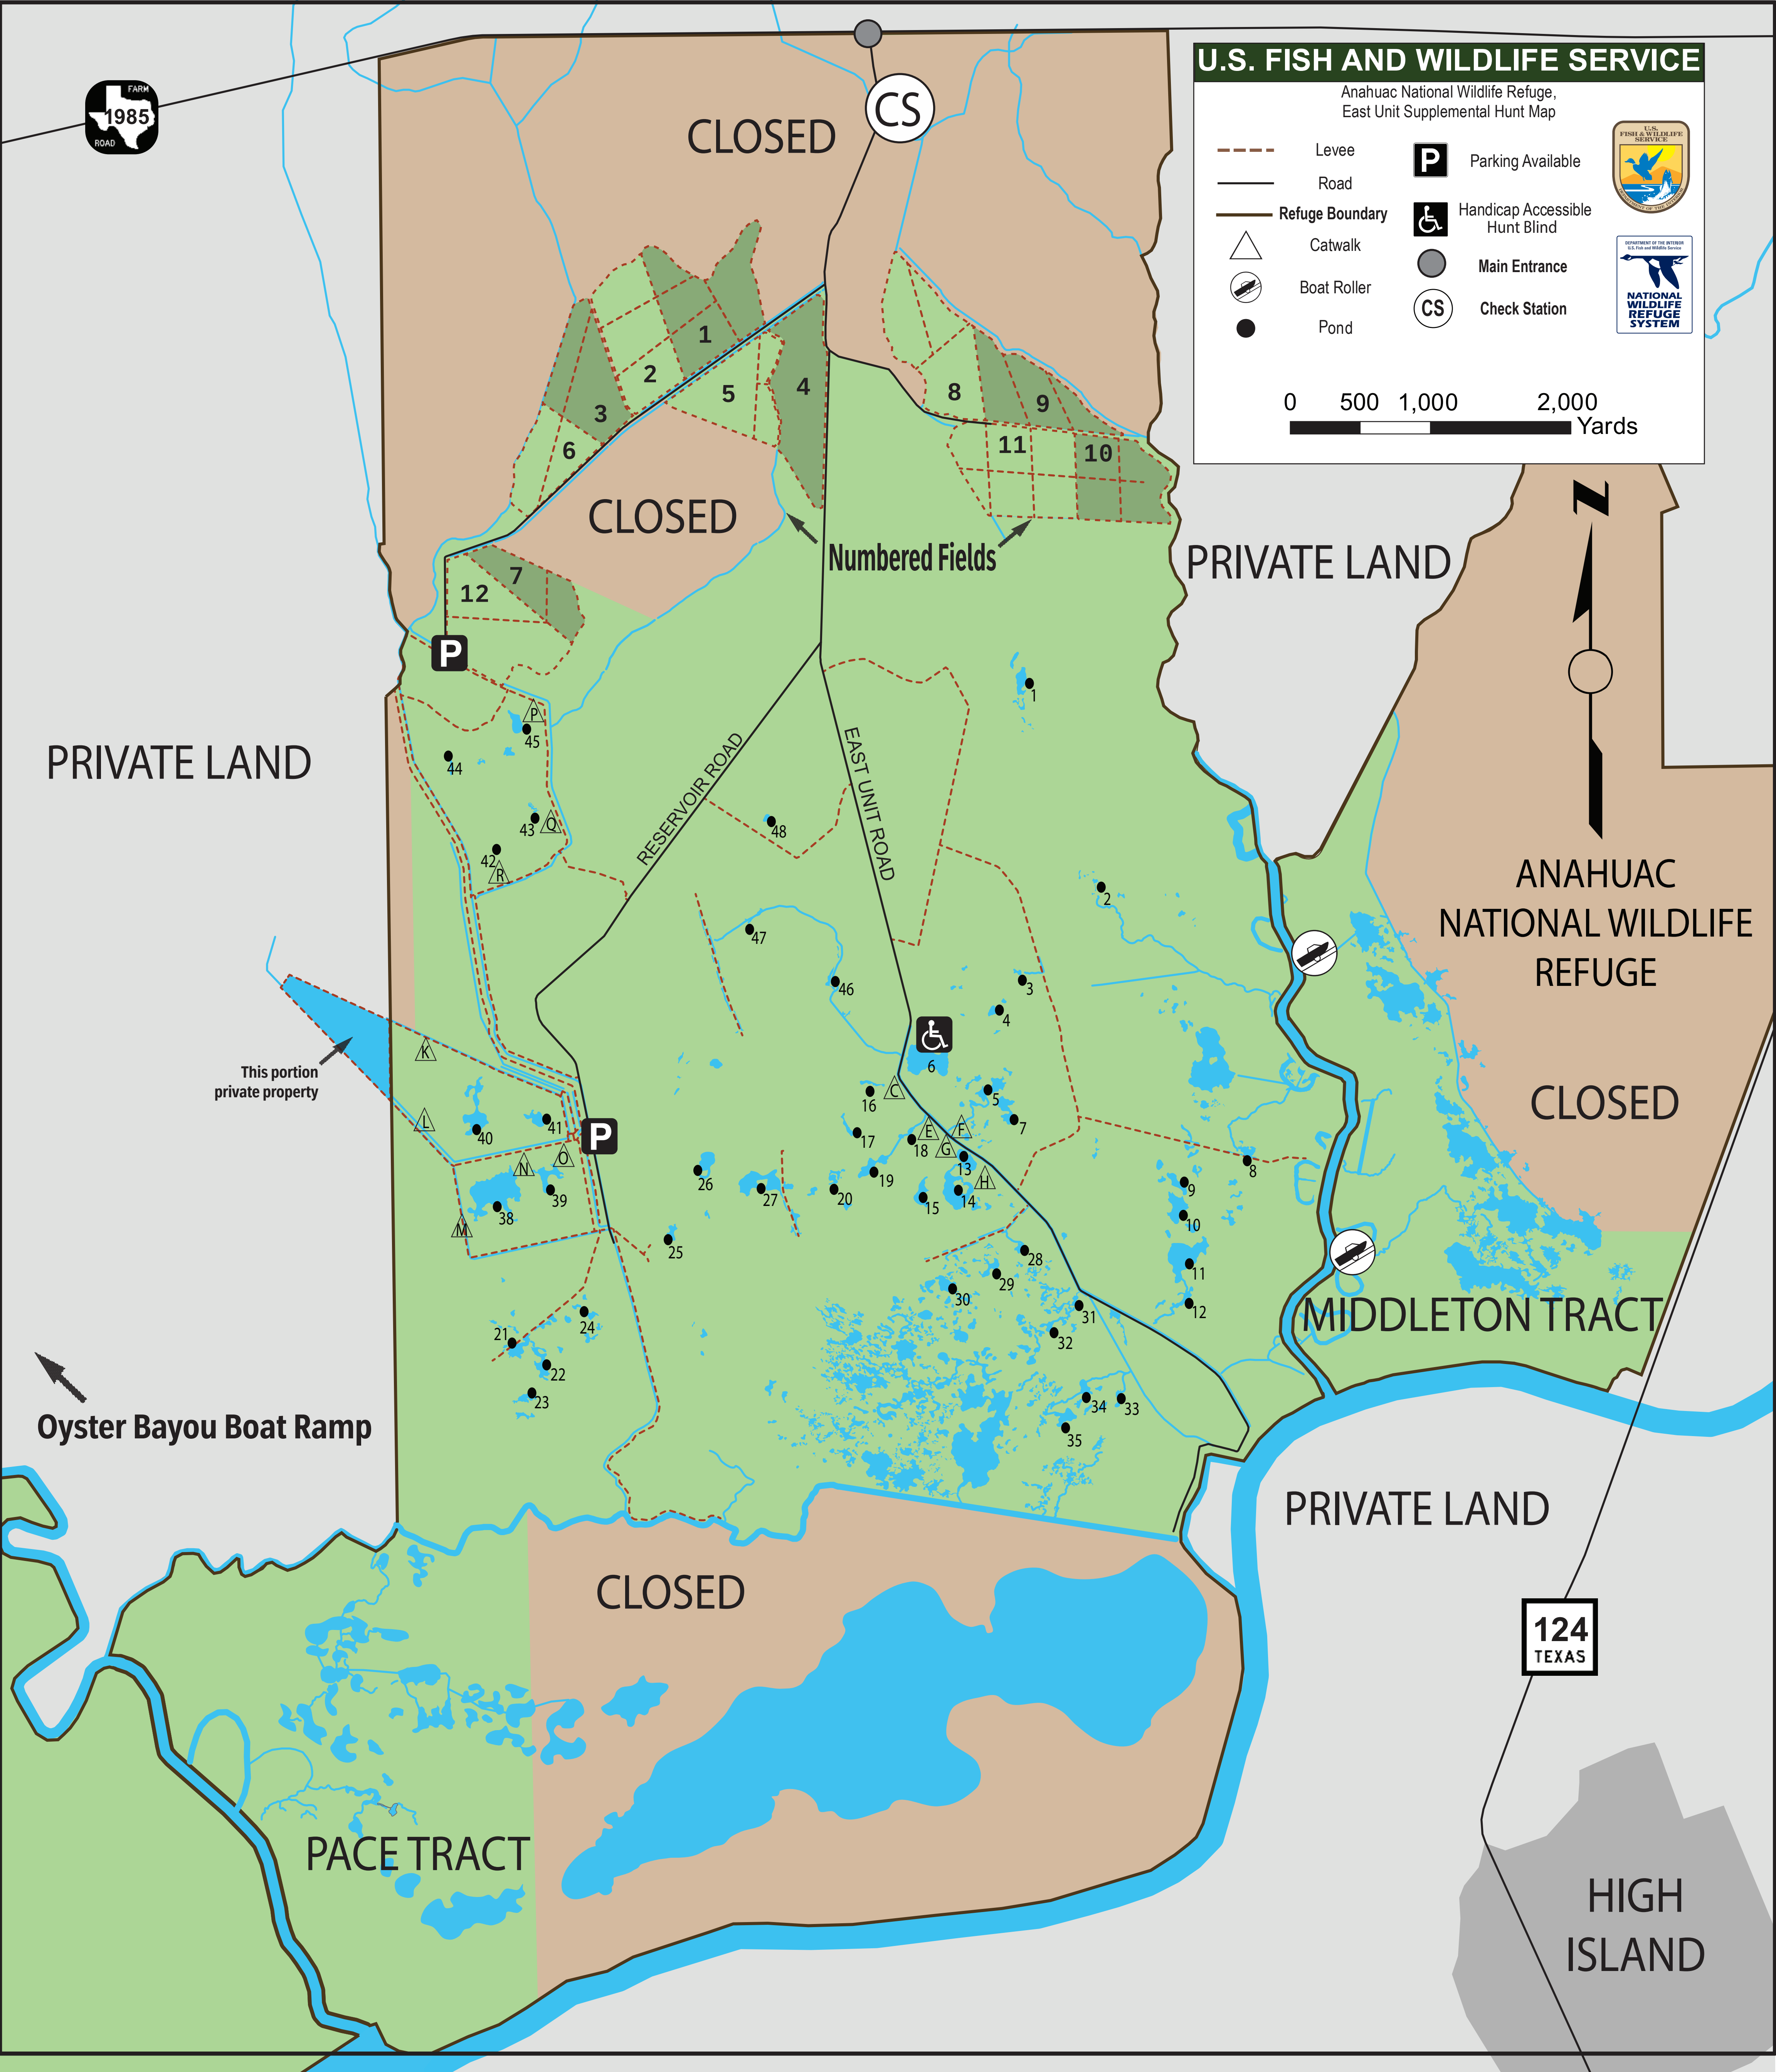

U.S. FISH AND WILDLIFE SERVICE

Anahuac National Wildlife Refuge,
East Unit Supplemental Hunt Map

- Levee
- Road
- Refuge Boundary
- Catwalk
- Boat Roller
- Pond
- Parking Available
- Handicap Accessible Hunt Blind
- Main Entrance
- Check Station

PRIVATE LAND

CLOSED

CS

CLOSED

Numbered Fields

PRIVATE LAND

ANAHUAC
NATIONAL WILDLIFE
REFUGE

CLOSED

MIDDLETON TRACT

Oyster Bayou Boat Ramp

This portion
private property

CLOSED

PRIVATE LAND

PACE TRACT

124
TEXAS

HIGH
ISLAND