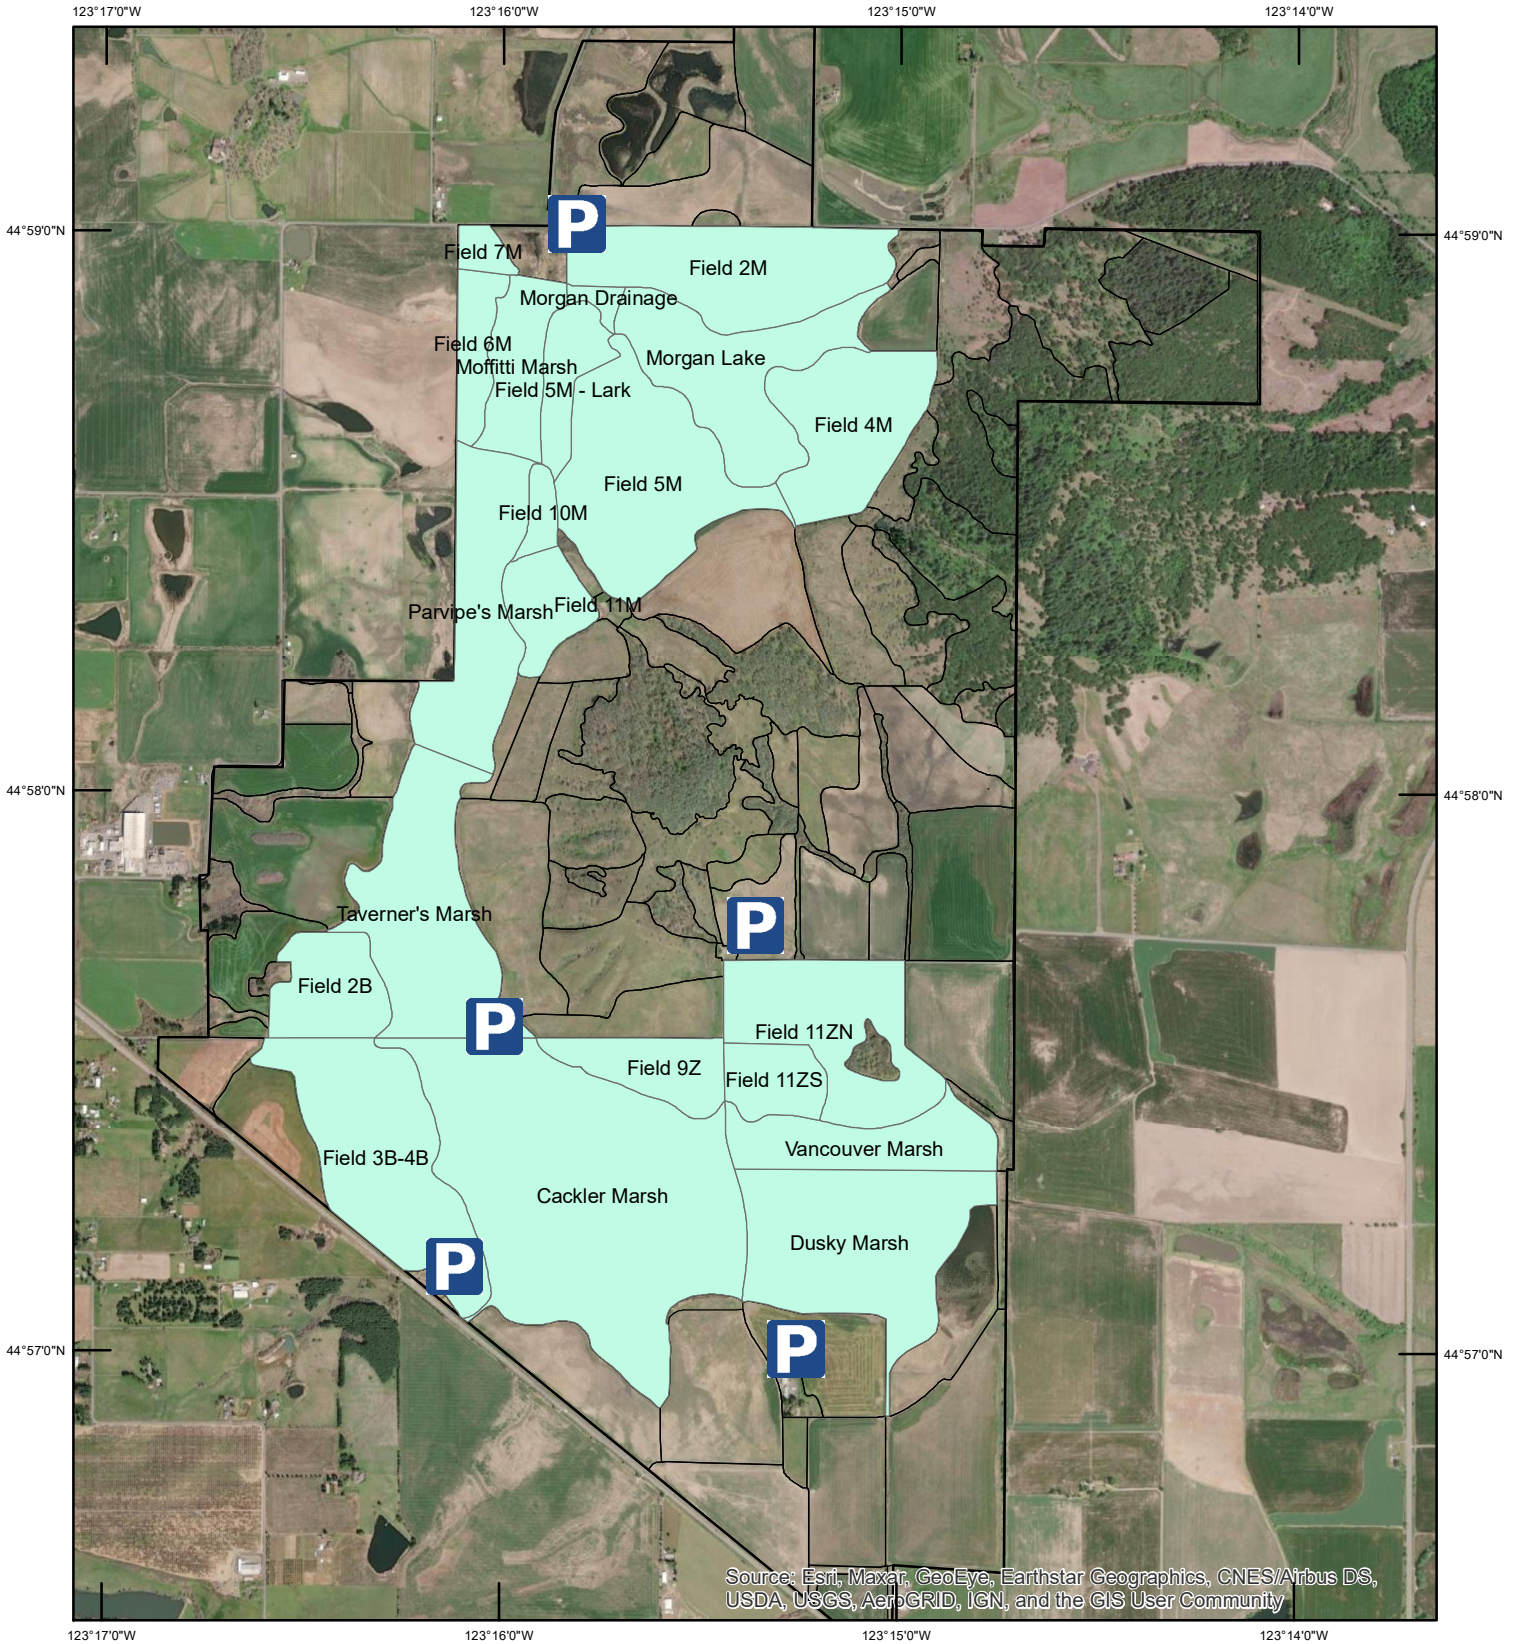

# Baskett Slough National Wildlife Refuge

Polk County, Oregon

*Proposed Sept. Goose Hunt Boundary*

PRODUCED AT THE WILLIAM FINLEY WILDLIFE REFUGE  
 CORVALLIS, OREGON  
 MAP DATE: 11/16/2015  
 BASEMAP:  
 MERIDIAN: WILLAMETTE  
 FILE: WNWNC\_8.5X11\_PORTRAIT.MXD