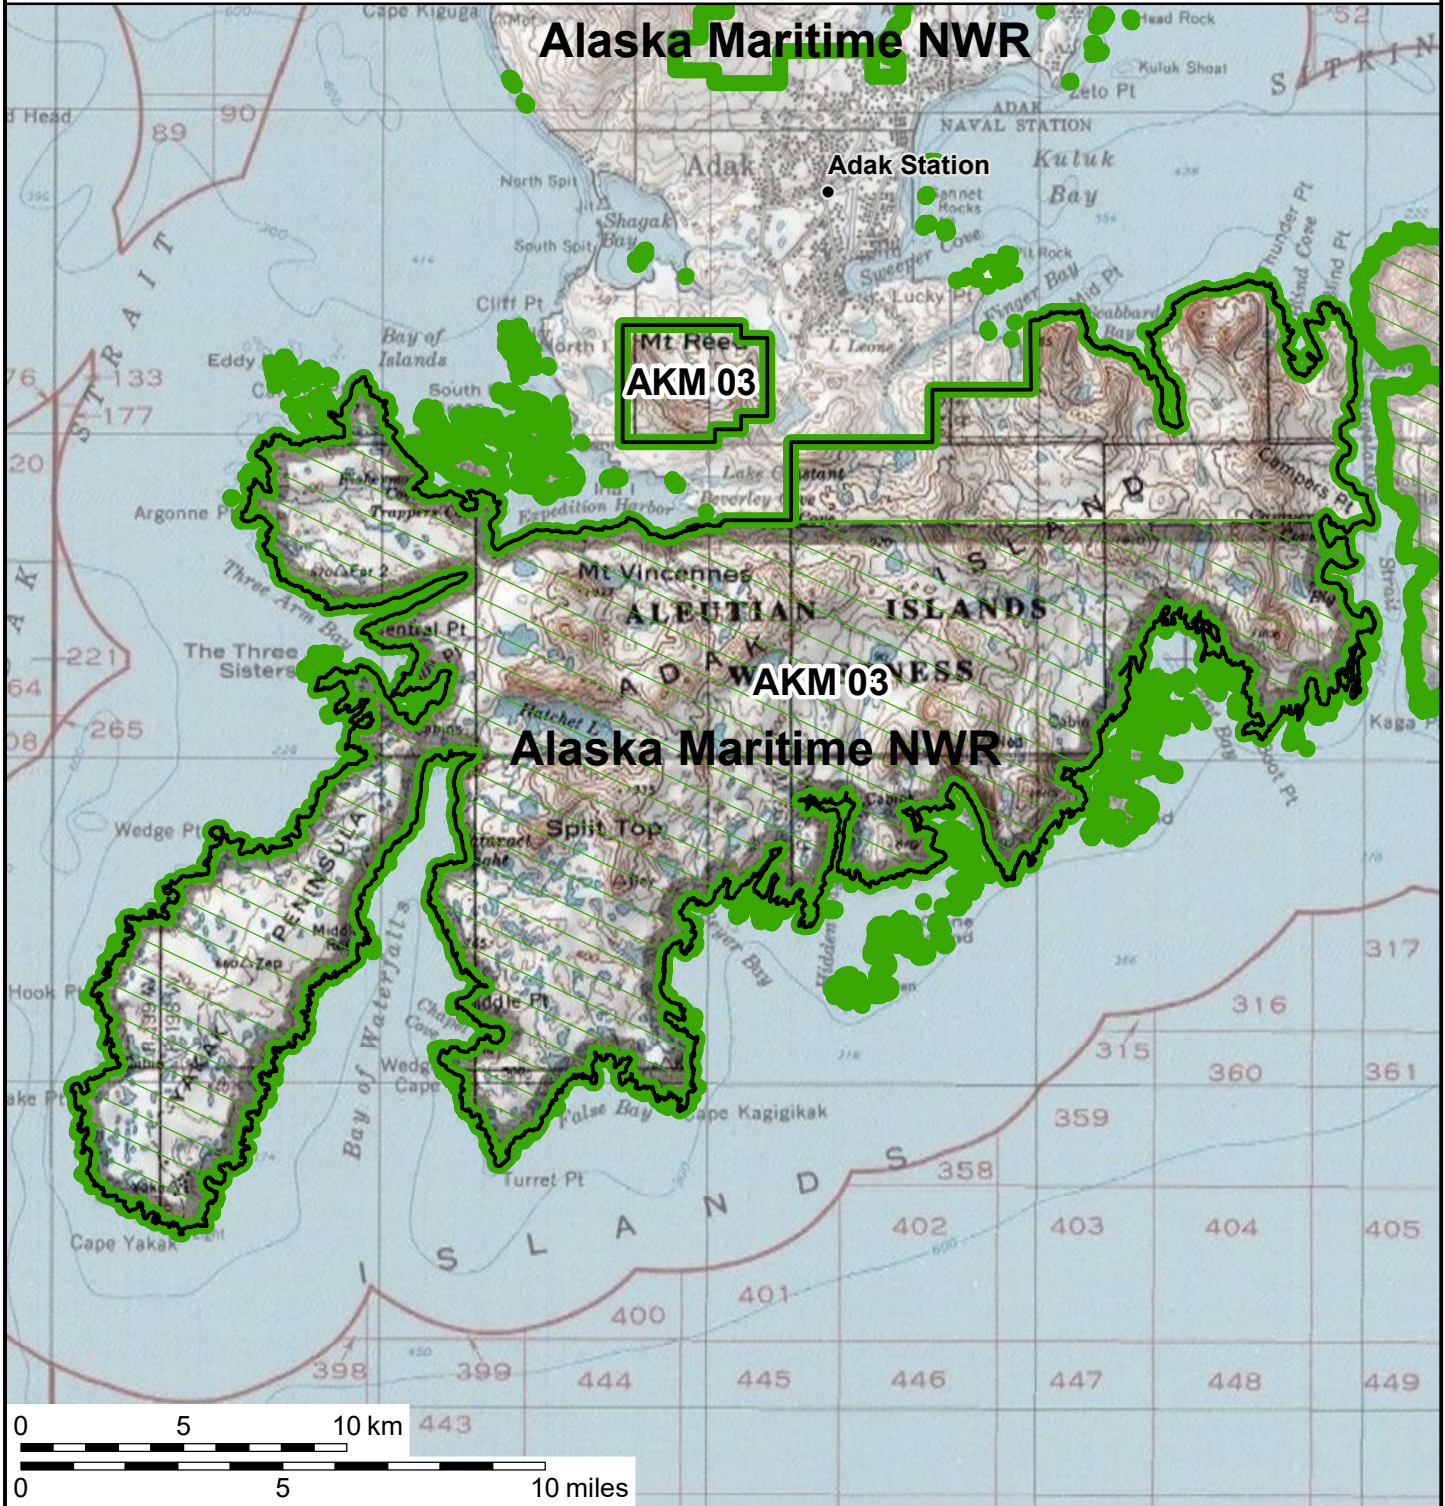

Alaska Maritime National Wildlife Refuge
Alaska

Map Scale = 1:232,000

Land status is current to 10/01/2020

-  Guide Use Area boundary
-  National Wildlife Refuge boundary
-  Designated Wilderness
-  Selected Land
-  Private Land