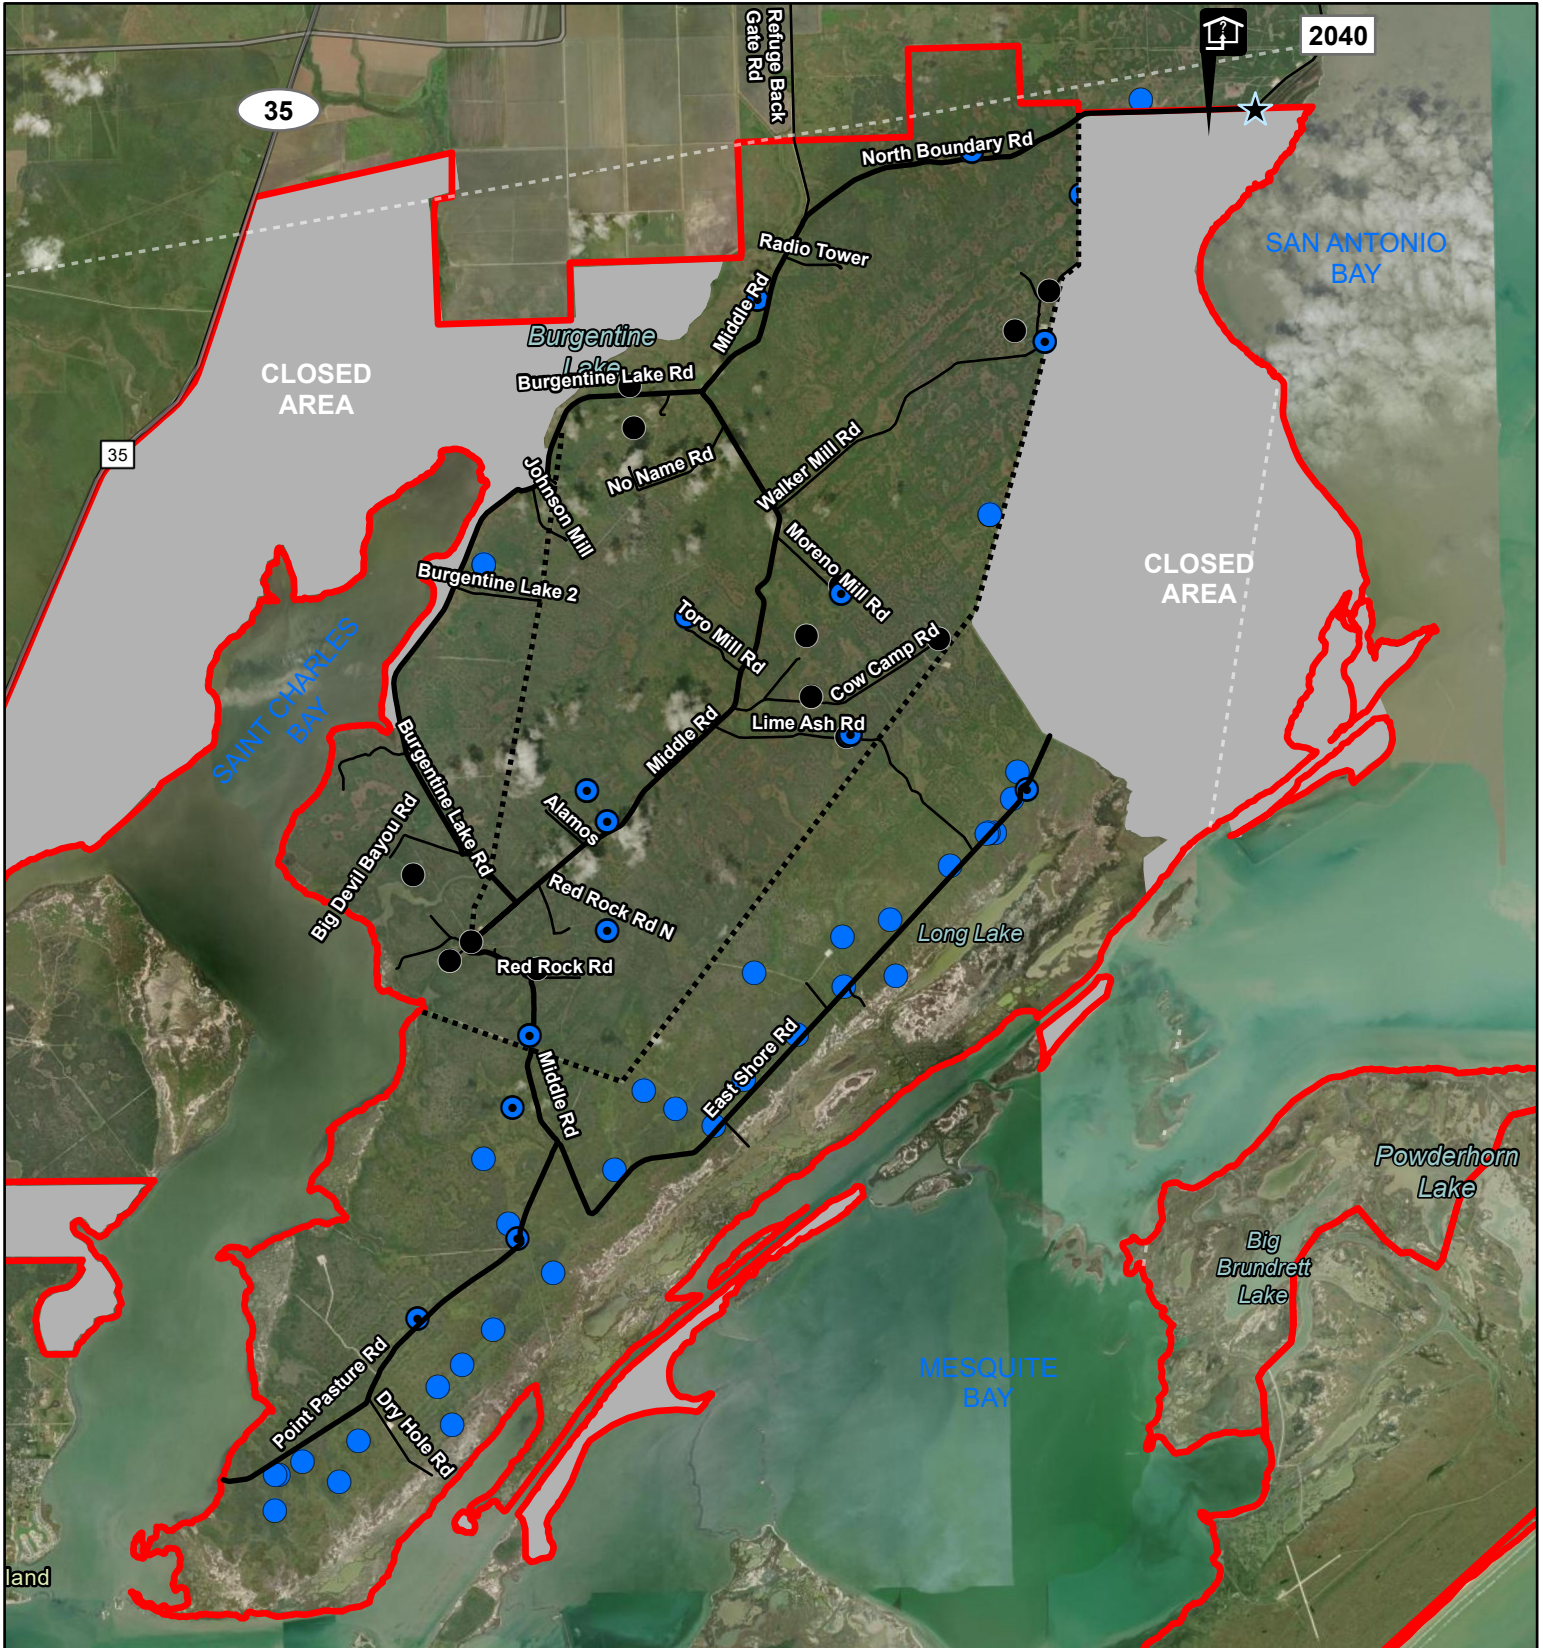

U.S. Fish & Wildlife Service

Aransas National Wildlife Refuge

Archery Hunt Map V2026

- Refuge Boundary
- Archery Closed Area
- ★ Hunter Entrance
- H Check Station
- Primary Road
- Secondary Road
- Primary Fire Break
- Pond
- Well Pond
- Oil Pad

Map features are approximate.
 Refuge signs take priority and
 should be followed at all times.