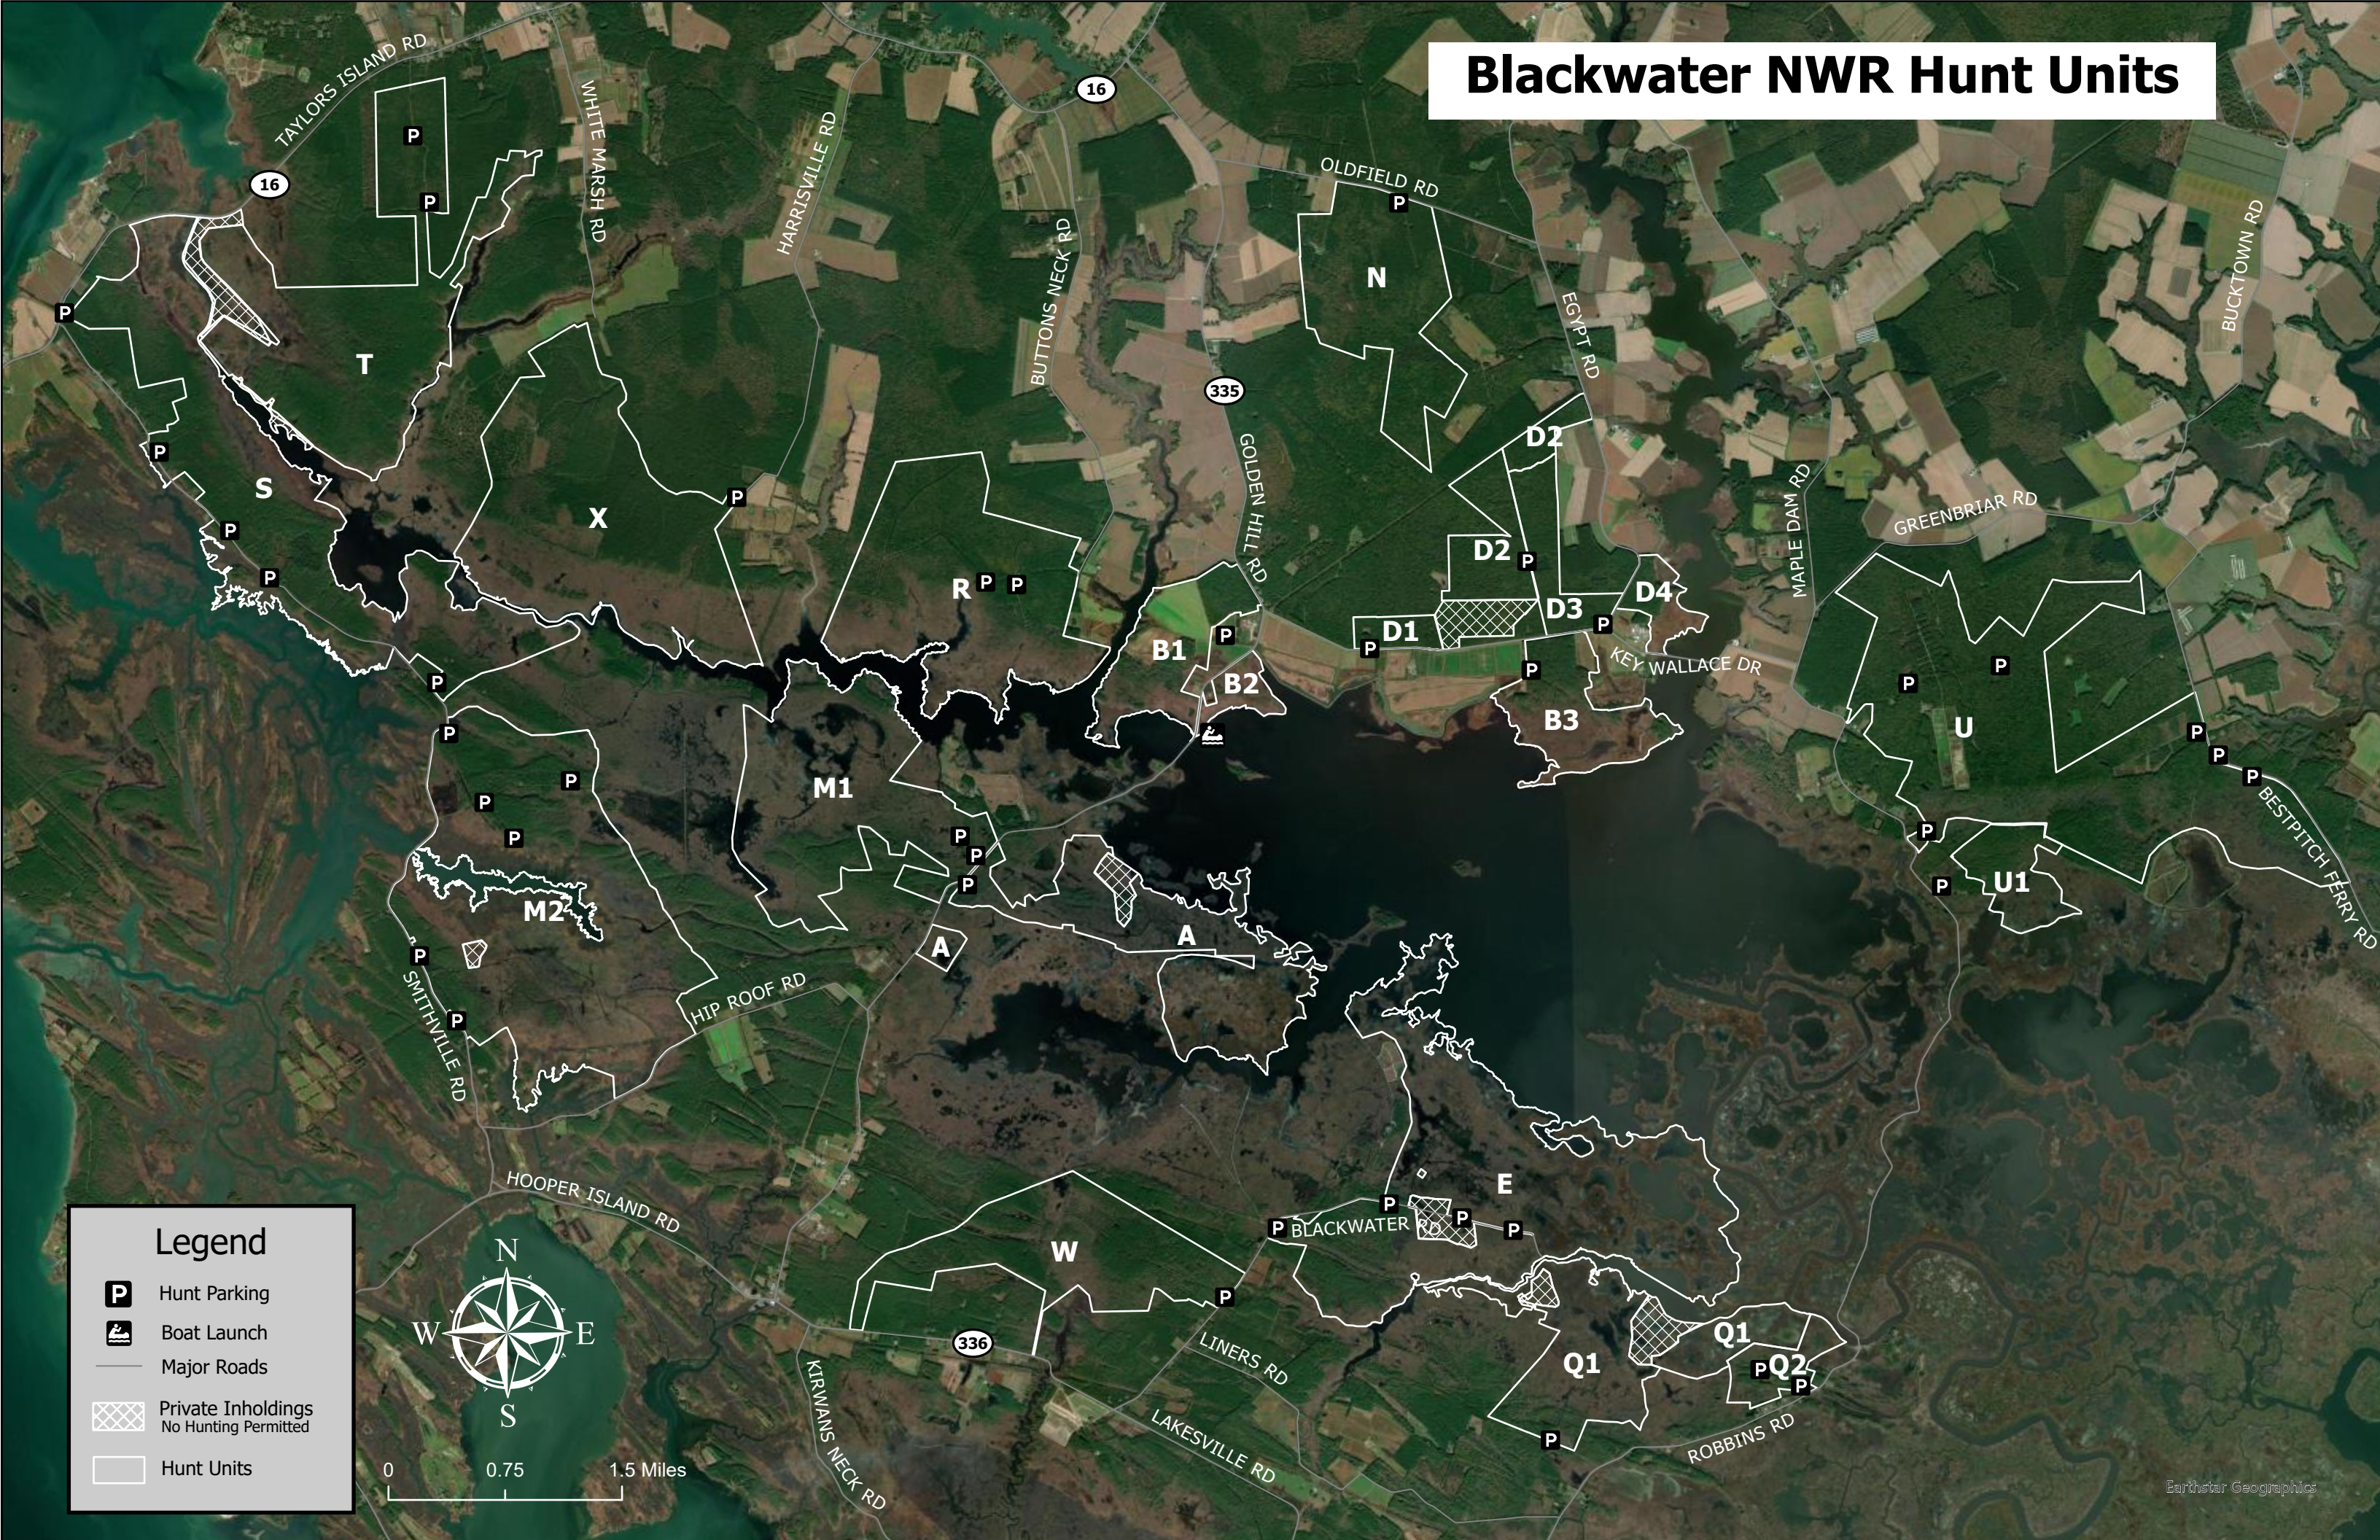

Blackwater NWR Hunt Units

Legend

- Hunt Parking
- Boat Launch
- Major Roads
- Private Inholdings
No Hunting Permitted
- Hunt Units