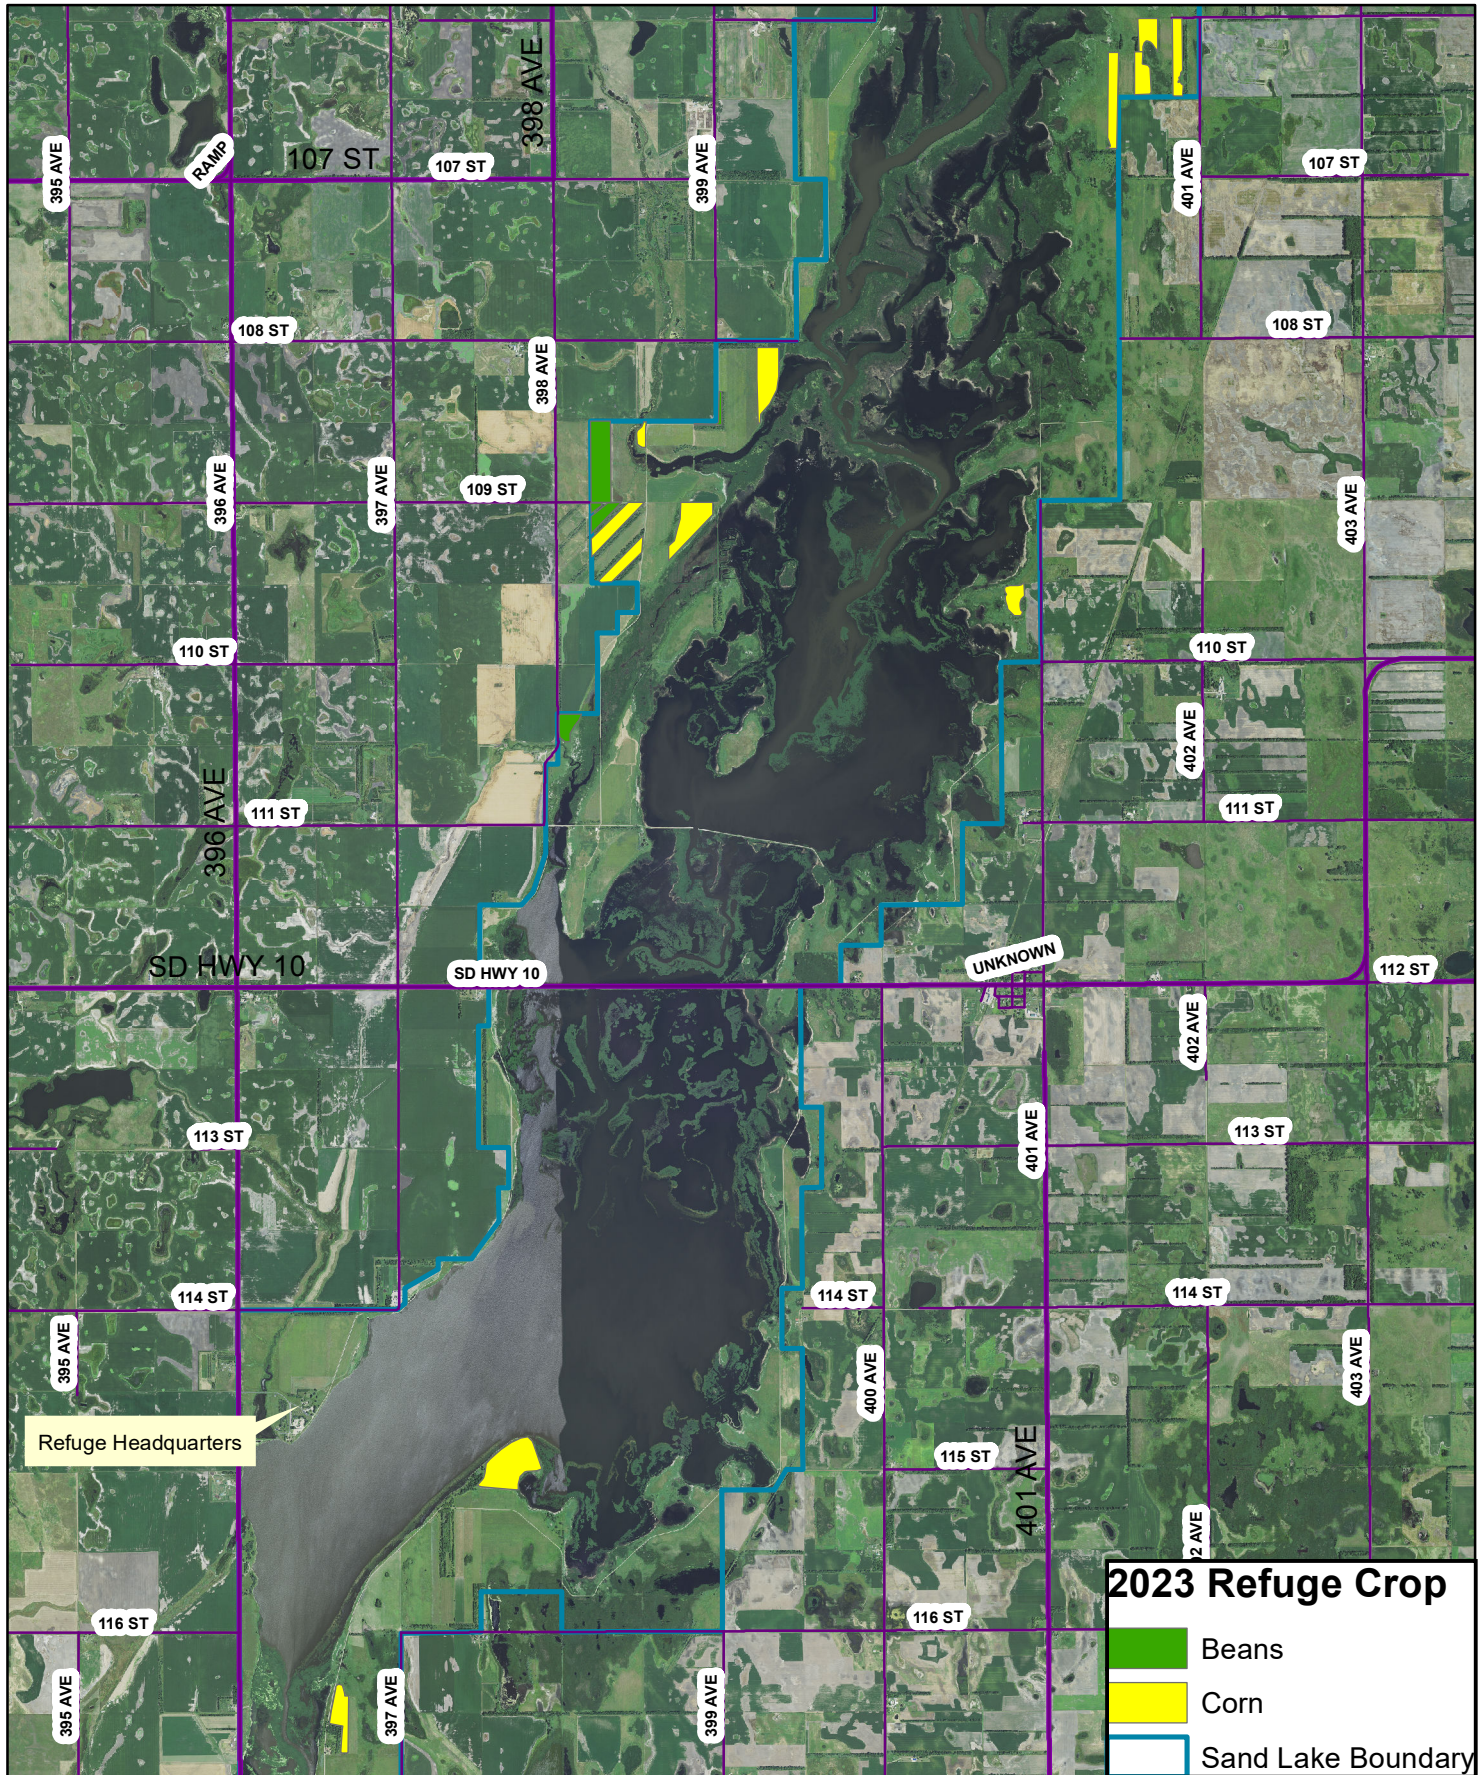

Sand Lake NWR Crop Map 2023

0 0.25 0.5 1 Miles