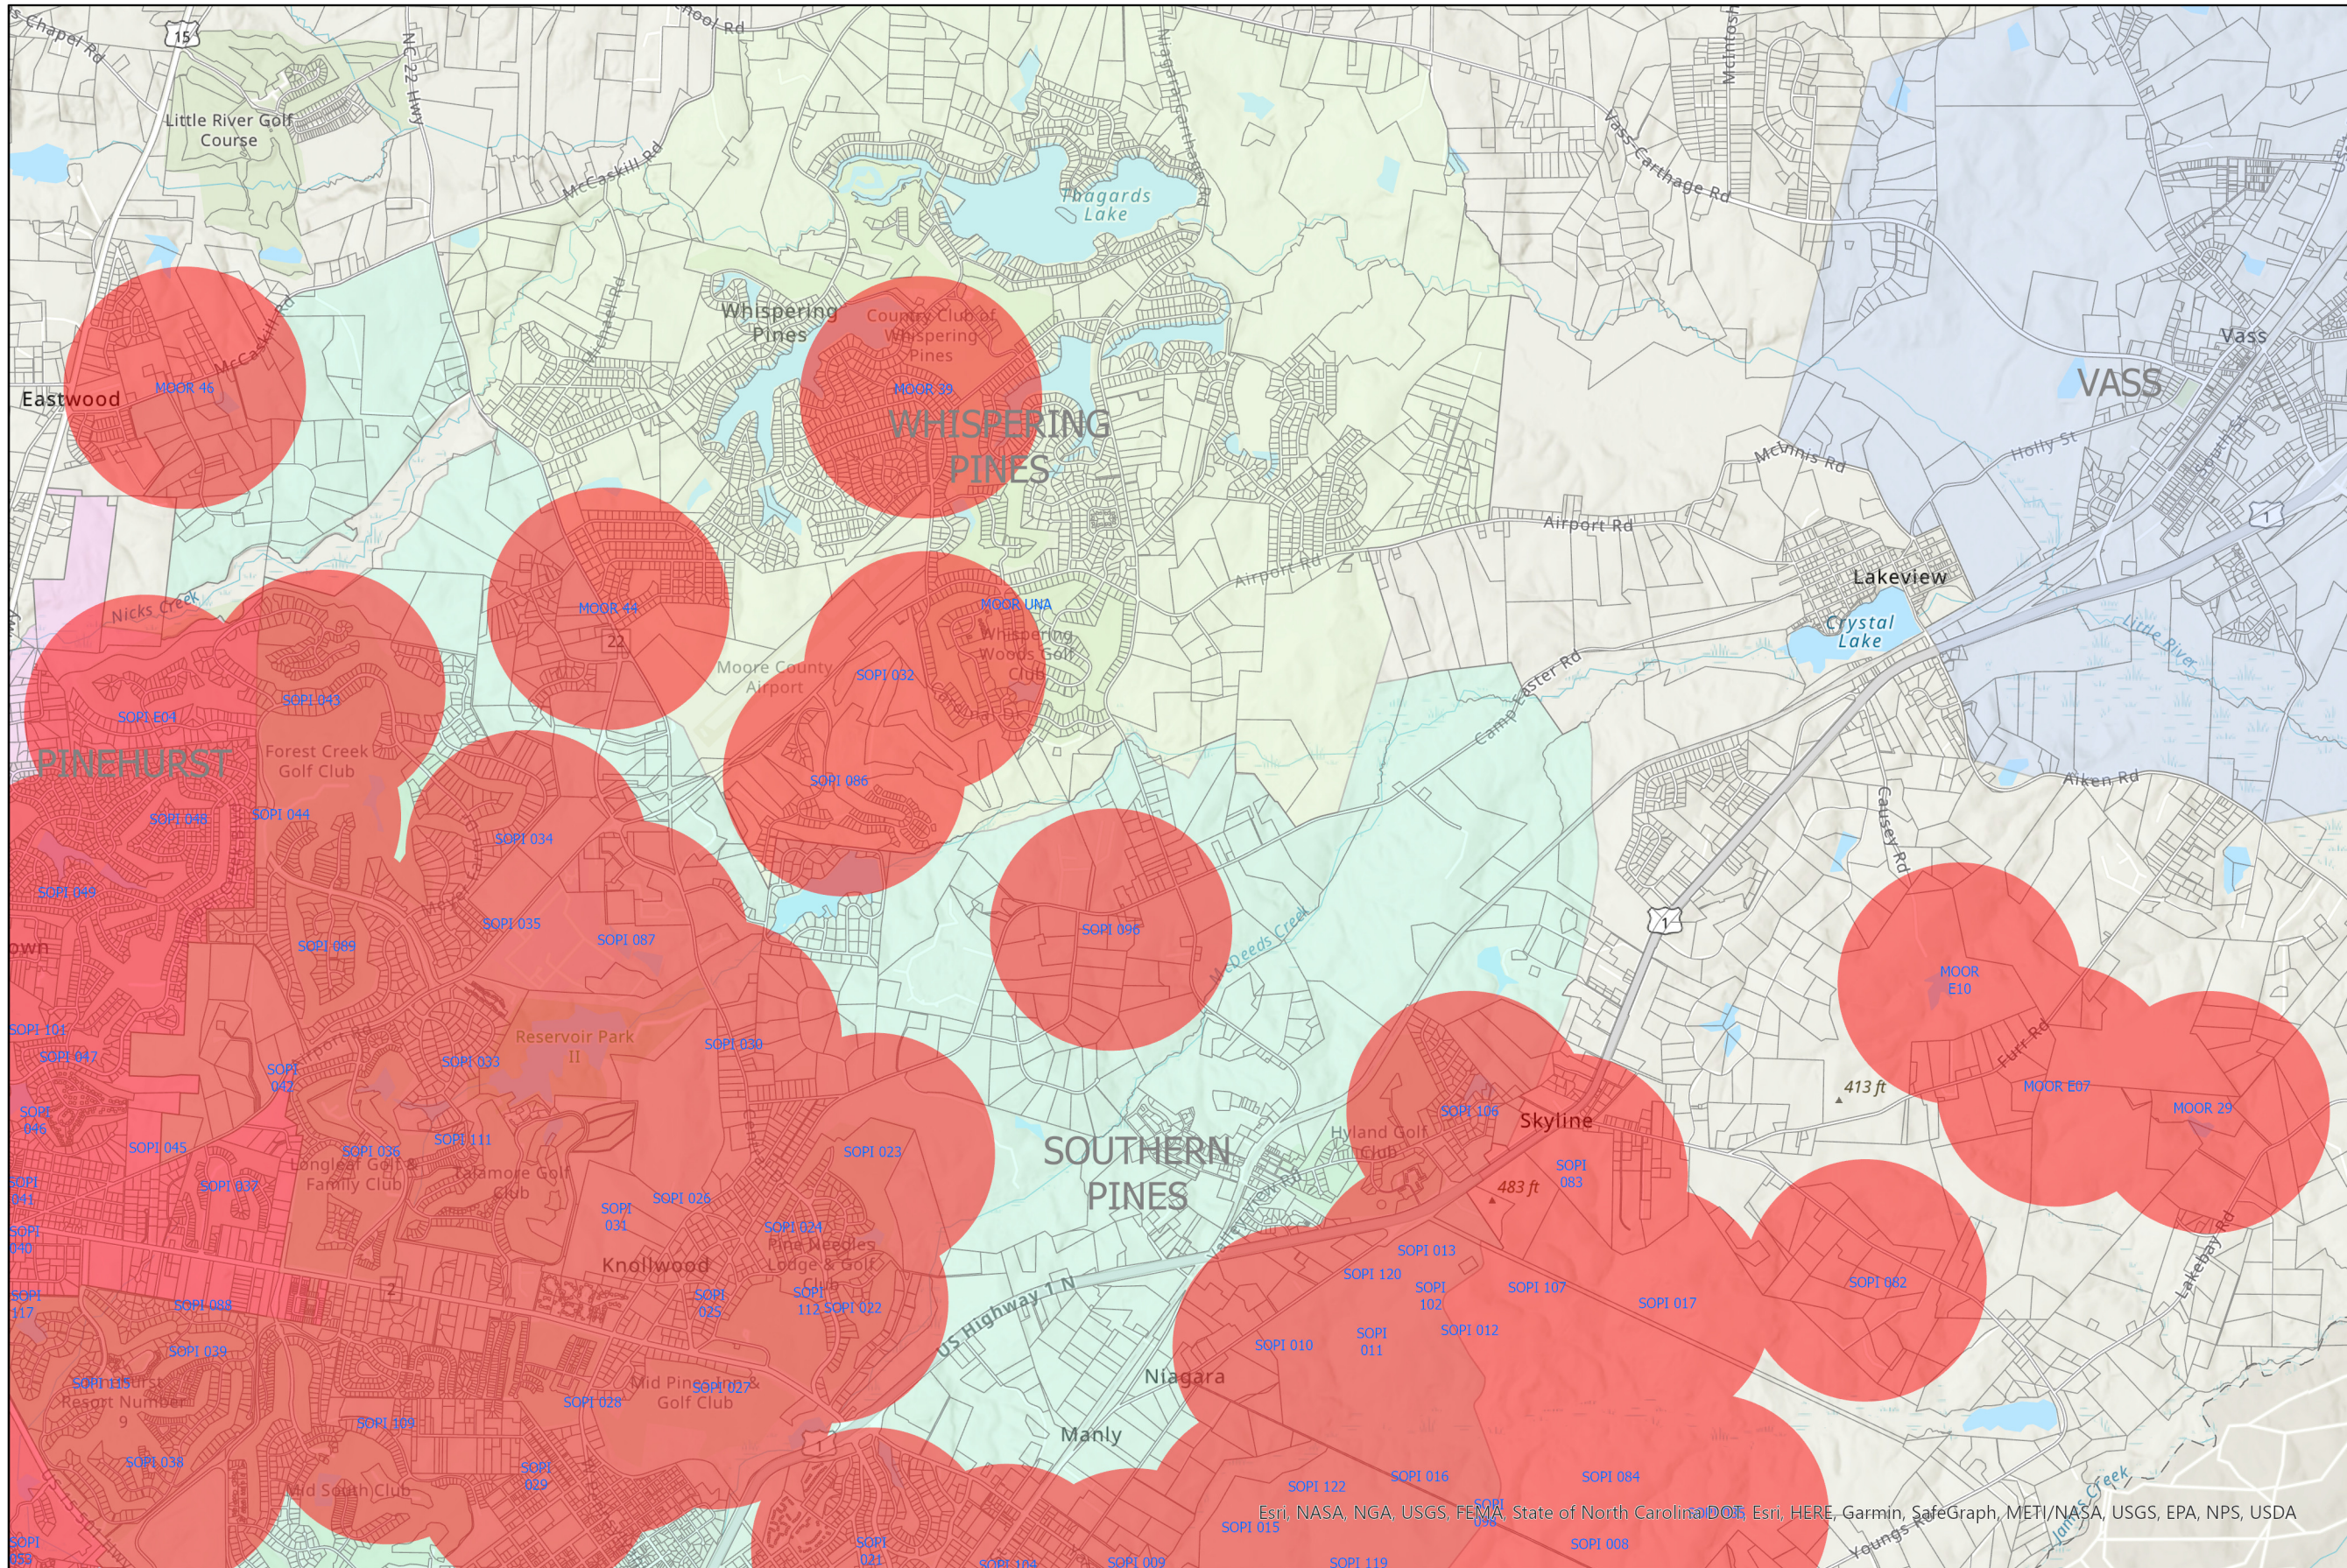

Moore County RCW: Map 3: E. Pinehurst, Whispering Pines, NE. Southern Pines

- Red zone
 - Moore County Parcels
- Layer**
- CITY**
- ABERDEEN
 - CAMERON
 - CARTHAGE
 - FOXFIRE
 - PINEBLUFF
 - PINEHURST
 - ROBBINS
 - SOUTHERN PINES
 - VASS
 - WHISPERING PINES
 -

Esri, NASA, NGA, USGS, FEMA, State of North Carolina, DOT, Esri, HERE, Garmin, SafeGraph, METI/NASA, USGS, EPA, NPS, USDA