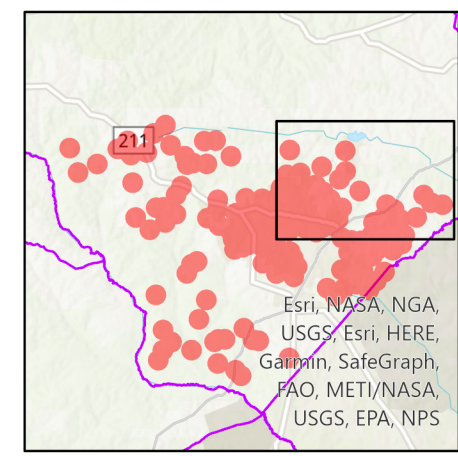

Moore County RCW: Map 3: E. Pinehurst, Whispering Pines, NE. Southern Pines

- Red zone
 - Moore County Parcels
- Layer**
- CITY**
- ABERDEEN
 - CAMERON
 - CARTHAGE
 - FOXFIRE
 - PINEBLUFF
 - PINEHURST
 - ROBBINS
 - SOUTHERN PINES
 - VASS
 - WHISPERING PINES
 -

Esri, NASA, NGA, USGS, FEMA, State of North Carolina, DOT, Esri, HERE, Garmin, SafeGraph, METI/NASA, USGS, EPA, NPS, USDA