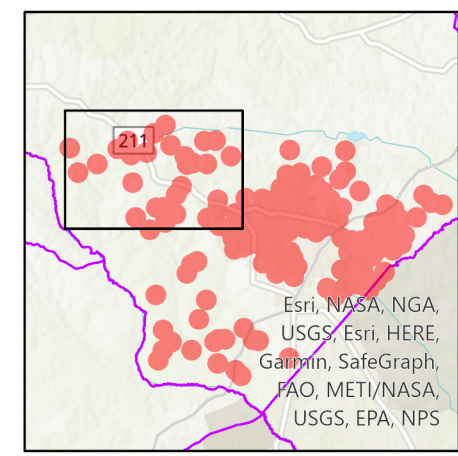

Moore County RCW: Map 1: West End

- Red zone
 - Moore County Parcels
- Layer**
- CITY**
- ABERDEEN
 - CAMERON
 - CARTHAGE
 - FOXFIRE
 - PINEBLUFF
 - PINEHURST
 - ROBBINS
 - SOUTHERN PINES
 - VASS
 - WHISPERING PINES
 -

Esri, NASA, NGA, USGS, FEMA, State of North Carolina DOT, Esri, HERE, Garmin, SafeGraph, METI/NASA, USGS, EPA, NPS, USDA