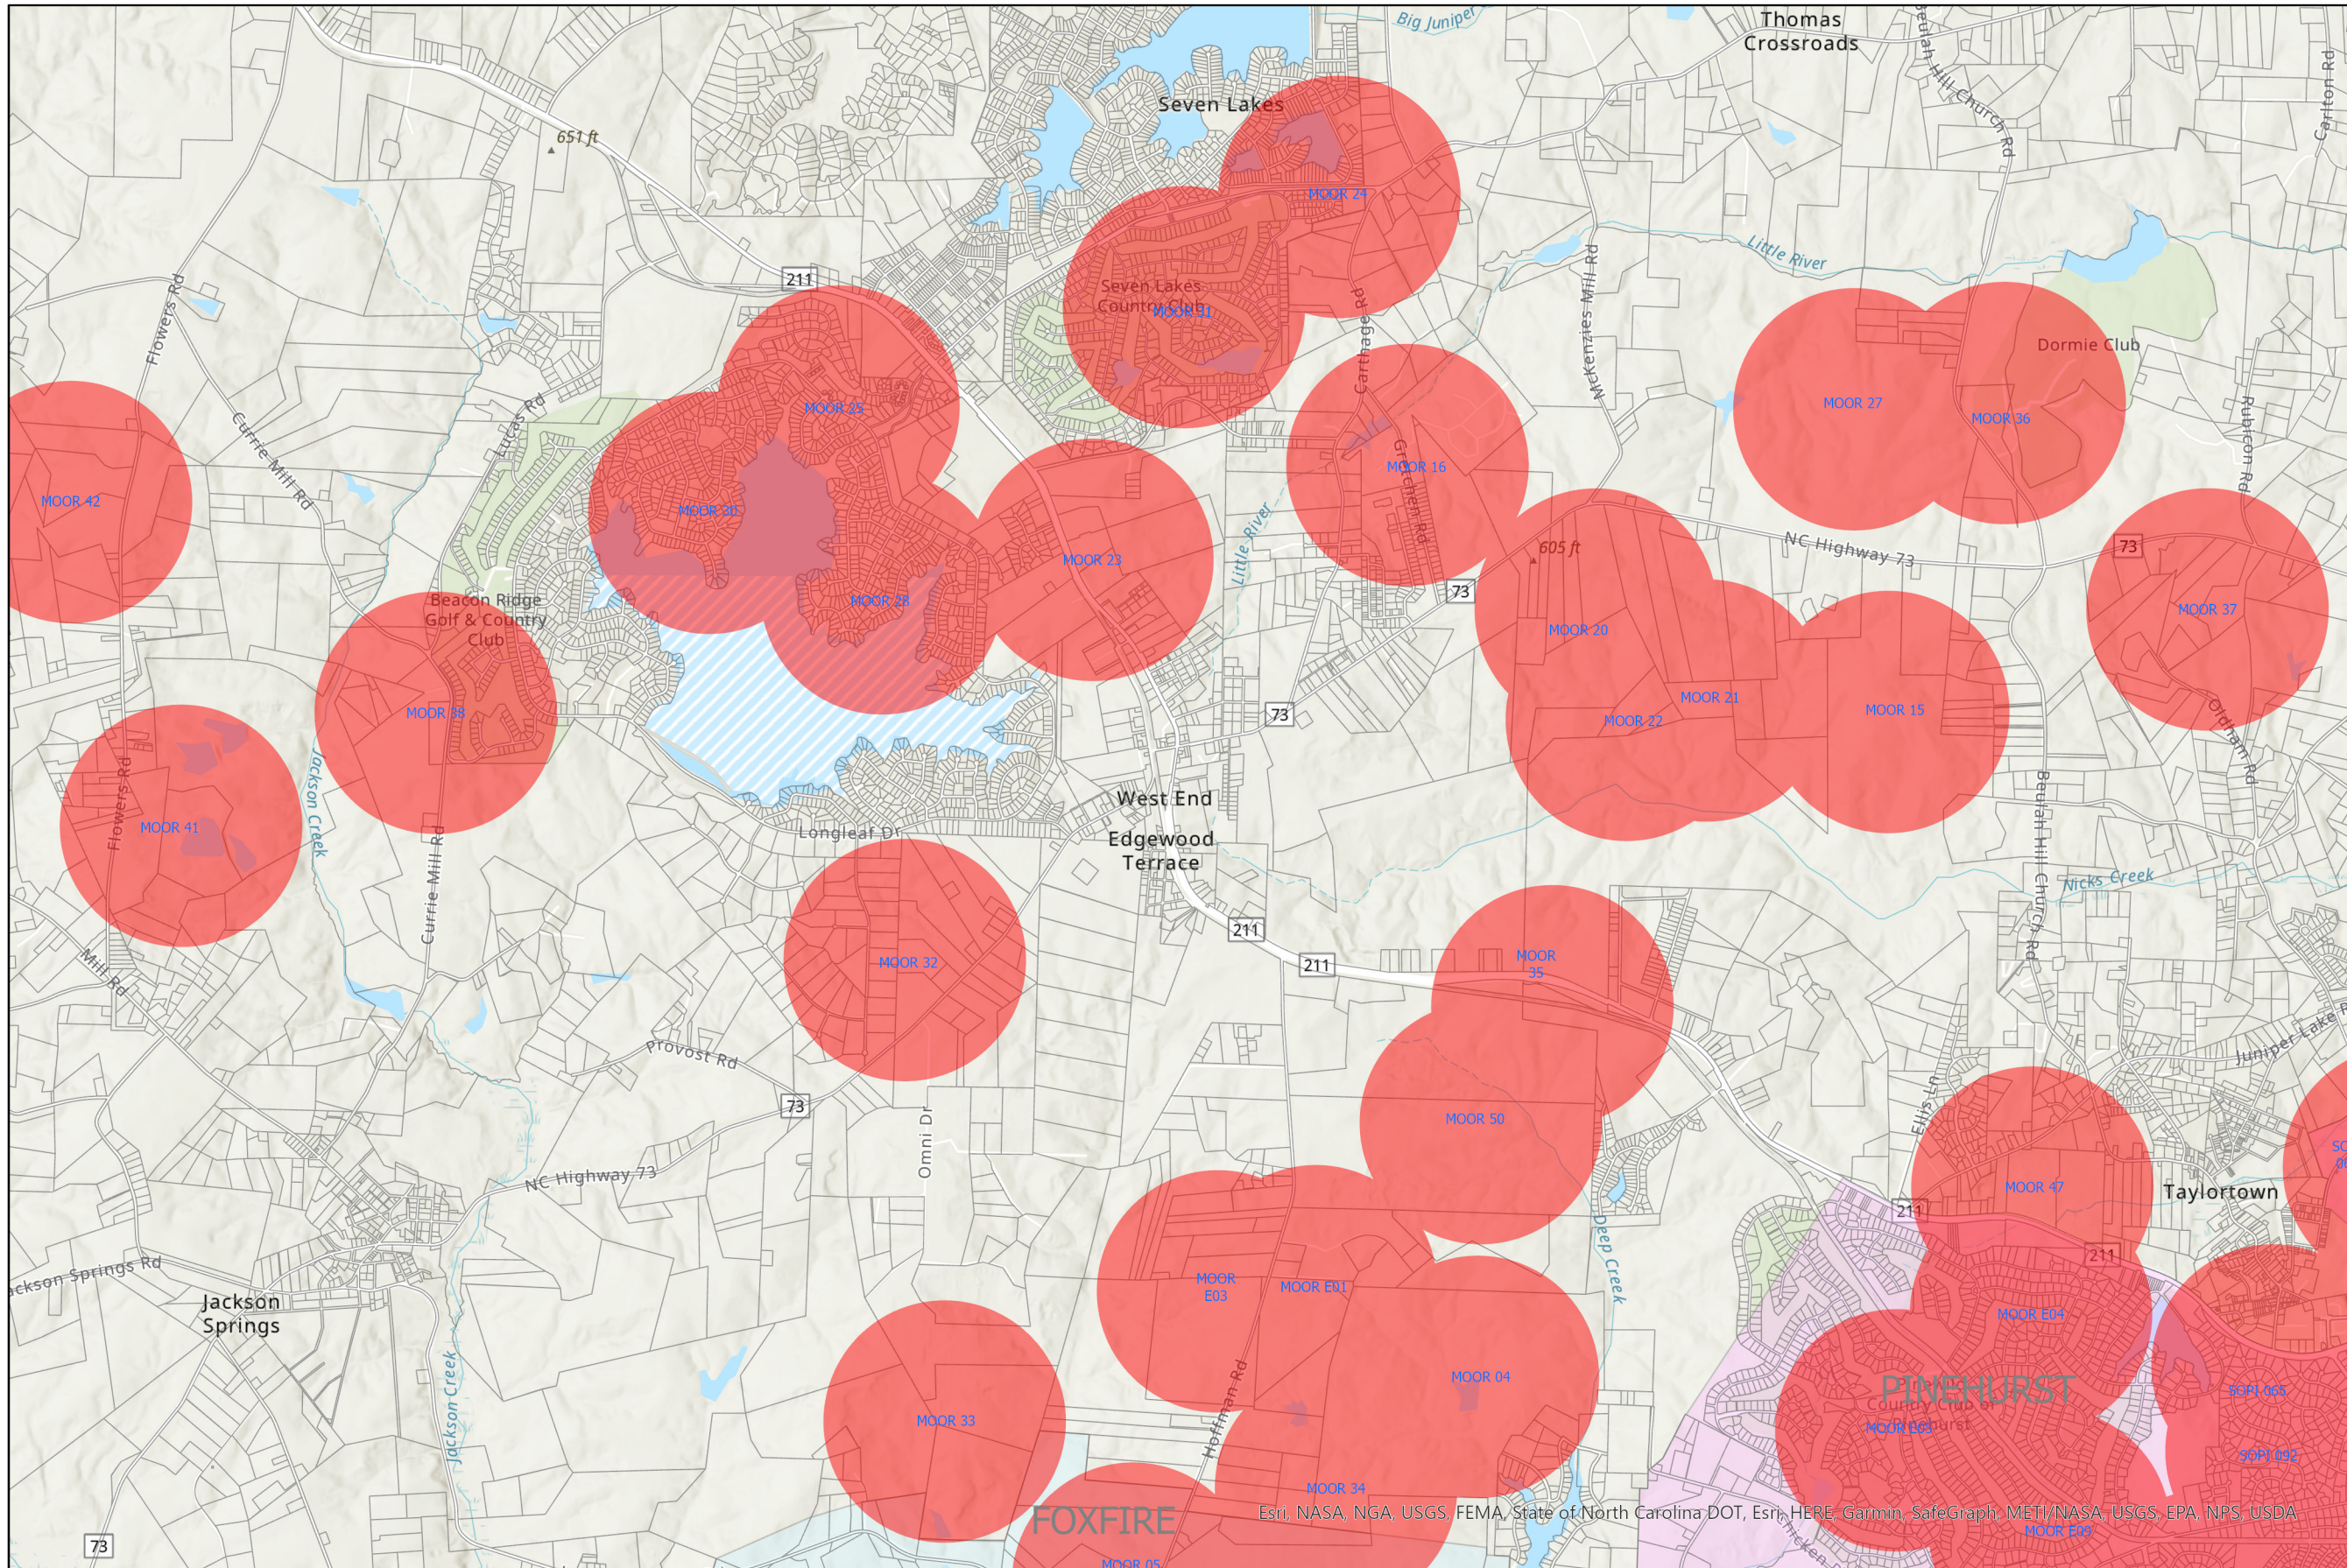

Moore County RCW: Map 1: West End

- Red zone
 - Moore County Parcels
- Layer**
- CITY**
- ABERDEEN
 - CAMERON
 - CARTHAGE
 - FOXFIRE
 - PINEBLUFF
 - PINEHURST
 - ROBBINS
 - SOUTHERN PINES
 - VASS
 - WHISPERING PINES
 -

Esri, NASA, NGA, USGS, FEMA, State of North Carolina DOT, Esri, HERE, Garmin, SafeGraph, METI/NASA, USGS, EPA, NPS, USDA