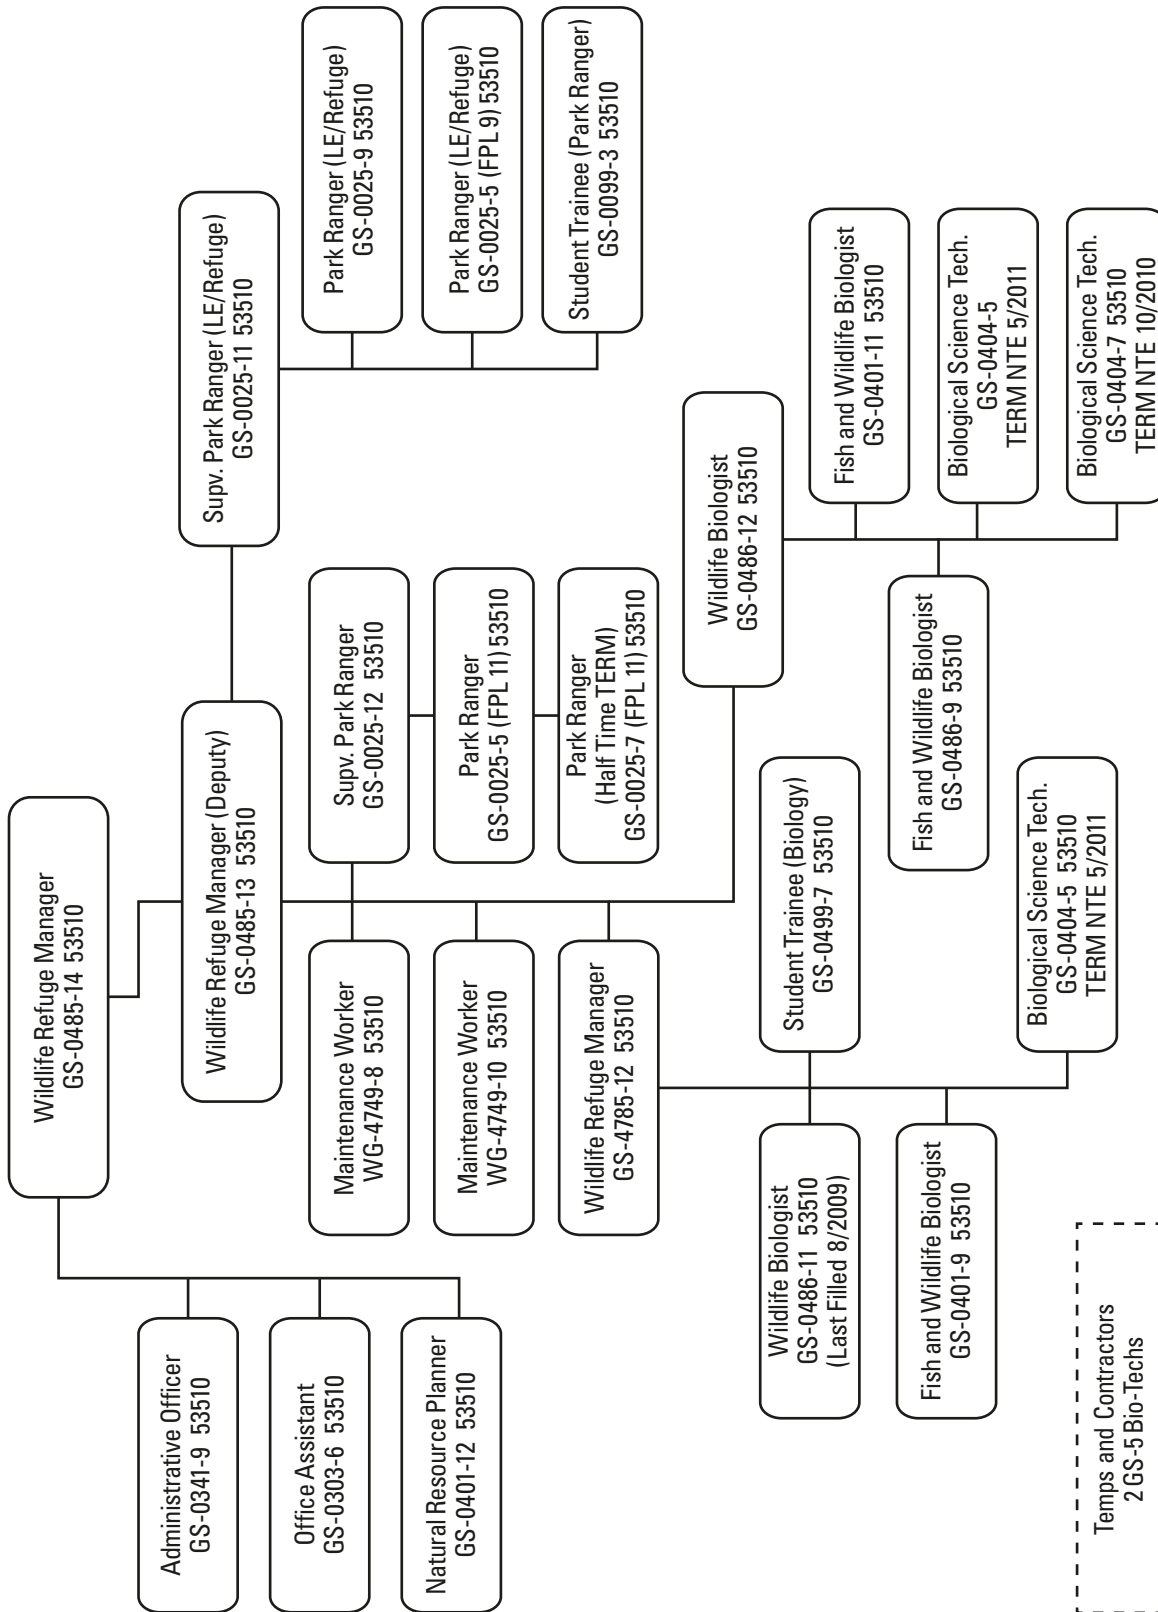

Appendix E

Elizabeth Wunker/USFWS

Sunset

Staffing Charts

Eastern Massachusetts National Wildlife Refuge Complex
 (Assabet River/Great Meadows/Mashpee/Massasoit/Monomoy/Nantucket/Nomans Land Island/Oxbow)

Alternative A: Current Staffing Chart

Eastern Massachusetts National Wildlife Refuge Complex (Assabet River/Great Meadows/Mashpee/Massasoit/Monomoy/Nantucket/Nomans Land Island/Oxbow)

Alternative B: Proposed Staffing Chart

Eastern Massachusetts National Wildlife Refuge Complex
 (Assabet River/Great Meadows/Mashpee/Massasoit/Monomoy/Nantucket/Nomans Land Island/Oxbow)