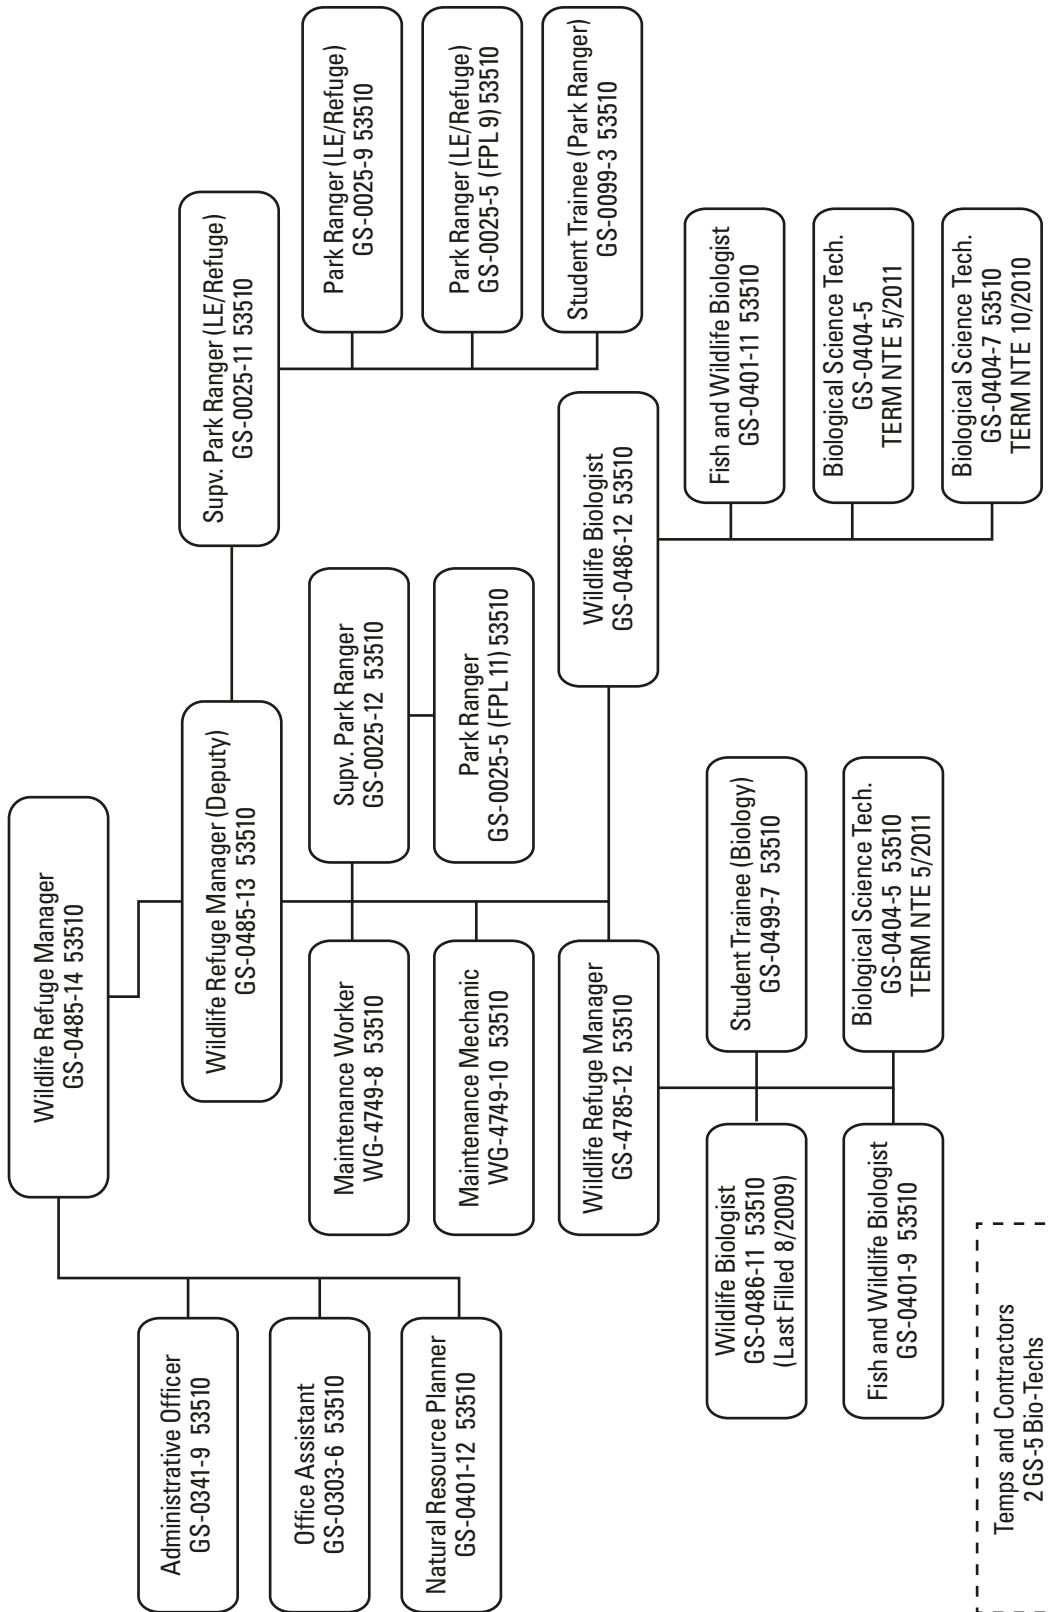

Appendix E

Elizabeth Wunker/USFWS

Sunset

Staffing Charts

Eastern Massachusetts National Wildlife Refuge Complex
 (Assabet River/Great Meadows/Mashpee/Massasoit/Monomoy/Nantucket/Nomans Land Island/Oxbow)

Alternative A: Current Staffing Chart

Eastern Massachusetts National Wildlife Refuge Complex (Assabet River/Great Meadows/Mashpee/Massasoit/Monomoy/Nantucket/Nomans Land Island/Oxbow)

Alternative B: Proposed Staffing Chart

Eastern Massachusetts National Wildlife Refuge Complex
 (Assabet River/Great Meadows/Mashpee/Massasoit/Monomoy/Nantucket/Nomans Land Island/Oxbow)