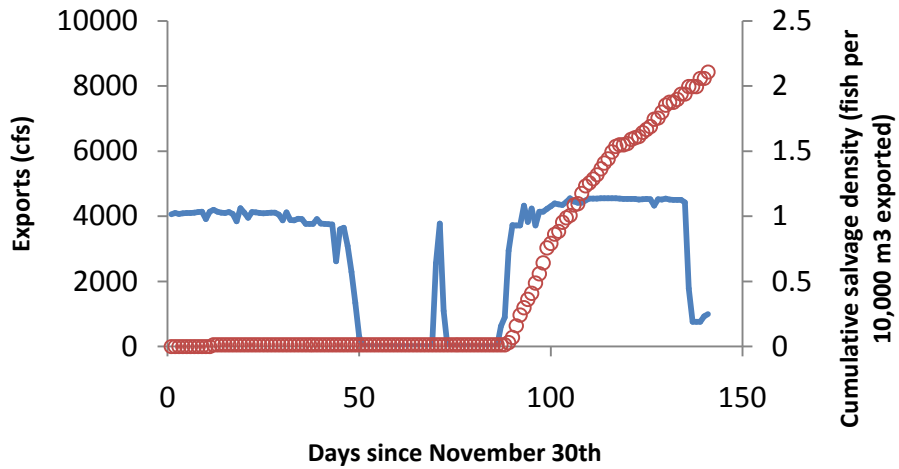

How to read the following plots

- The upper left panels are time series plots of SWP exports (blue line) and the seasonal accumulation of delta smelt salvage *density* at Skinner Fish Facility (red circles in SKT units or fish · 10⁴ m⁻³)
- The lower left panels are time series plots of CVP exports and the seasonal accumulation of delta smelt salvage *density* at Tracy Fish Facility (in SKT units or fish · 10⁴ m⁻³)
- The panels on the right are time series plots of the interaction between OMR flow and turbidity (OMR flow multiplied by CCF turbidity) and how that coincides in time with each fish facility's salvage density. The salvage densities are plotted on the same scale so it is obvious which one ended up salvaging relatively higher or lower densities of smelt that year. The Skinner FF trend is the dashed line and the Tracy FF trend is the solid line.

1995

SWP - WY 1996

CVP - WY 1996

1996

SWP - WY 1997

CVP - WY 1997

1997

SWP - WY 1998

CVP - WY 1998

1998

SWP - WY 1999

CVP - WY 1999

1999

SWP - WY 2000

CVP - WY 2000

2000