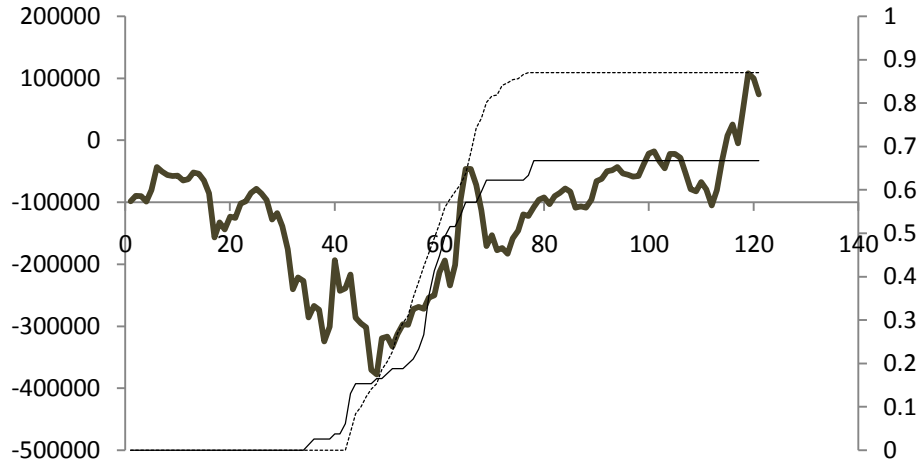

How to read the following plots

- The upper left panels are time series plots of SWP exports (blue line) and the seasonal accumulation of delta smelt salvage *density* at Skinner Fish Facility (red circles in SKT units or fish · 10⁴ m⁻³)
- The lower left panels are time series plots of CVP exports and the seasonal accumulation of delta smelt salvage *density* at Tracy Fish Facility (in SKT units or fish · 10⁴ m⁻³)
- The panels on the right are time series plots of the interaction between OMR flow and turbidity (OMR flow multiplied by CCF turbidity) and how that coincides in time with each fish facility's salvage density. The salvage densities are plotted on the same scale so it is obvious which one ended up salvaging relatively higher or lower densities of smelt that year. The Skinner FF trend is the dashed line and the Tracy FF trend is the solid line.

SWP - WY 2001

CVP - WY 2001

2001

SWP - WY 2002

Days since November 30th

CVP - WY 2002

Days since November 30th

2002

SWP - WY 2003

CVP - WY 2003

2003

SWP - WY 2004

CVP - WY 2004

2004

SWP - WY 2005

CVP - WY 2005

2005

SWP - WY 2006

CVP - WY 2006

2006

SWP - WY 2007

CVP - WY 2007

2007

SWP - WY 2008