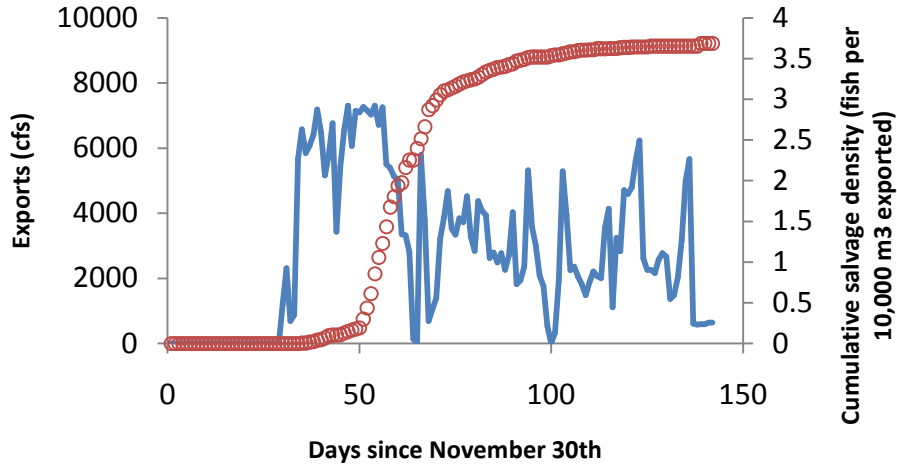

SWP - WY 1996