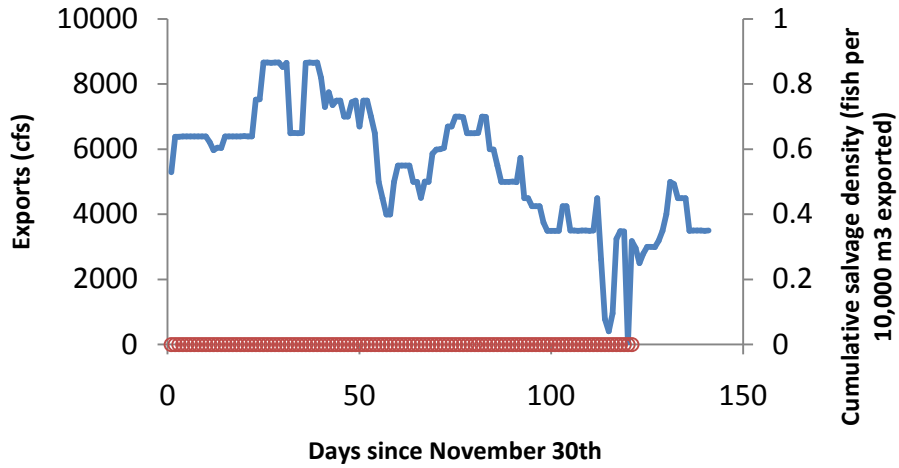

SWP - WY 2011