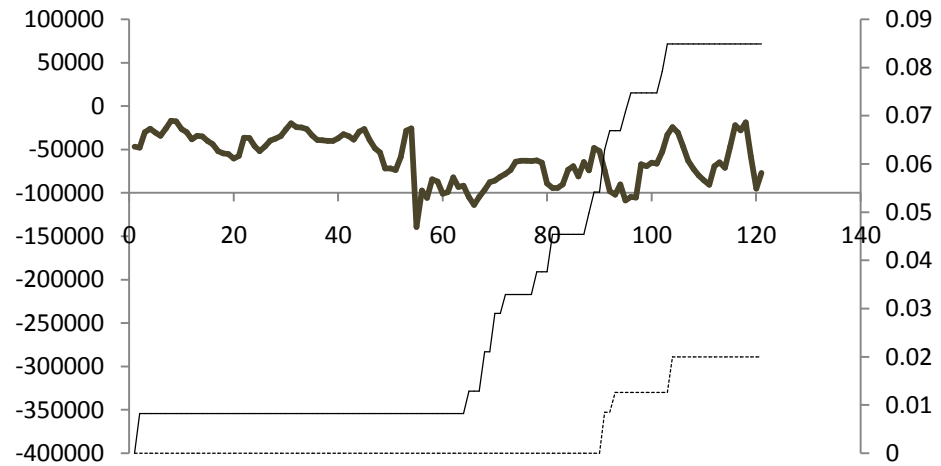

How to read the following plots

- The upper left panels are time series plots of SWP exports (blue line) and the seasonal accumulation of delta smelt salvage *density* at Skinner Fish Facility (red circles in SKT units or fish · 10⁴ m⁻³)
- The lower left panels are time series plots of CVP exports and the seasonal accumulation of delta smelt salvage *density* at Tracy Fish Facility (in SKT units or fish · 10⁴ m⁻³)
- The panels on the right are time series plots of the interaction between OMR flow and turbidity (OMR flow multiplied by CCF turbidity) and how that coincides in time with each fish facility's salvage density. The salvage densities are plotted on the same scale so it is obvious which one ended up salvaging relatively higher or lower densities of smelt that year. The Skinner FF trend is the dashed line and the Tracy FF trend is the solid line.

2005

SWP - WY 2006

CVP - WY 2006

2006

SWP - WY 2007

CVP - WY 2007

2007

SWP - WY 2008

CVP - WY 2008

2008

SWP - WY 2009

CVP - WY 2009

2009

SWP - WY 2010

CVP - WY 2010

2010

SWP - WY 2011

CVP - WY 2011

2011

SWP - WY 2012

CVP - WY 2012

2012

SWP - WY 2013

CVP - WY 2013