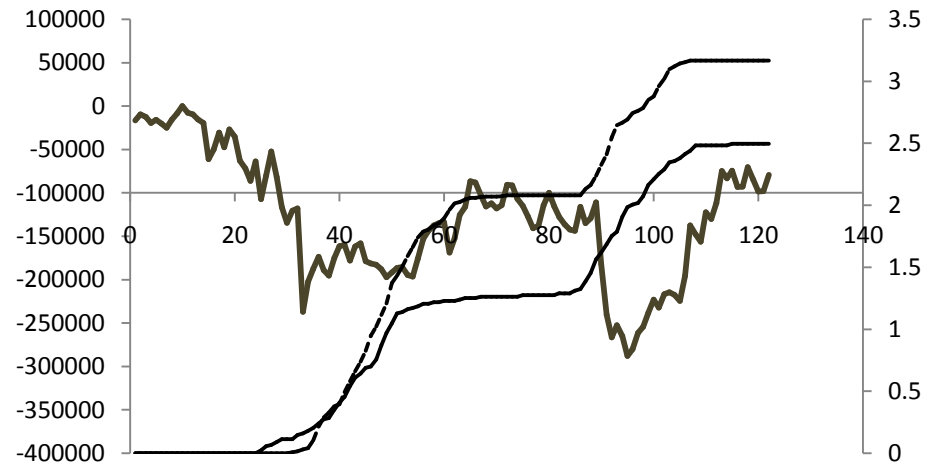

How to read the following plots

- The upper left panels are time series plots of SWP exports (blue line) and the seasonal accumulation of delta smelt salvage *density* at Skinner Fish Facility (red circles in SKT units or fish · 10⁴ m⁻³)
- The lower left panels are time series plots of CVP exports and the seasonal accumulation of delta smelt salvage *density* at Tracy Fish Facility (in SKT units or fish · 10⁴ m⁻³)
- The panels on the right are time series plots of the interaction between OMR flow and turbidity (OMR flow multiplied by CCF turbidity) and how that coincides in time with each fish facility's salvage density. The salvage densities are plotted on the same scale so it is obvious which one ended up salvaging relatively higher or lower densities of smelt that year. The Skinner FF trend is the dashed line and the Tracy FF trend is the solid line.

SWP - WY 2001

CVP - WY 2001

2001

SWP - WY 2002

Days since November 30th

CVP - WY 2002

Days since November 30th

2002

SWP - WY 2003

CVP - WY 2003

2003

SWP - WY 2004

CVP - WY 2004

2004

SWP - WY 2005

CVP - WY 2005

2005

SWP - WY 2006

CVP - WY 2006

2006

SWP - WY 2007

CVP - WY 2007

2007

SWP - WY 2008