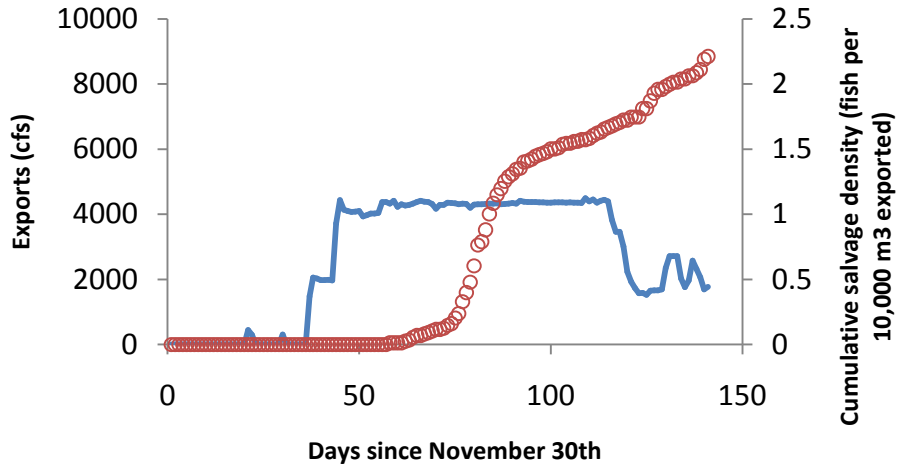

How to read the following plots

- The upper left panels are time series plots of SWP exports (blue line) and the seasonal accumulation of delta smelt salvage *density* at Skinner Fish Facility (red circles in SKT units or fish · 10⁴ m⁻³)
- The lower left panels are time series plots of CVP exports and the seasonal accumulation of delta smelt salvage *density* at Tracy Fish Facility (in SKT units or fish · 10⁴ m⁻³)
- The panels on the right are time series plots of the interaction between OMR flow and turbidity (OMR flow multiplied by CCF turbidity) and how that coincides in time with each fish facility's salvage density. The salvage densities are plotted on the same scale so it is obvious which one ended up salvaging relatively higher or lower densities of smelt that year. The Skinner FF trend is the dashed line and the Tracy FF trend is the solid line.

CVP - WY 1998

1998

SWP - WY 1999

CVP - WY 1999

1999

SWP - WY 2000

CVP - WY 2000

2000

SWP - WY 2001

CVP - WY 2001

2001

SWP - WY 2002

Days since November 30th

CVP - WY 2002

Days since November 30th

2002