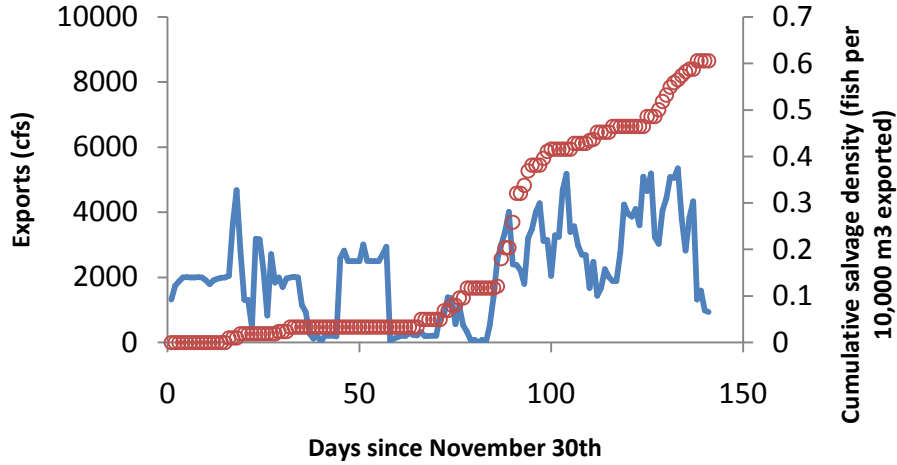

How to read the following plots

- The upper left panels are time series plots of SWP exports (blue line) and the seasonal accumulation of delta smelt salvage *density* at Skinner Fish Facility (red circles in SKT units or fish · 10⁴ m⁻³)
- The lower left panels are time series plots of CVP exports and the seasonal accumulation of delta smelt salvage *density* at Tracy Fish Facility (in SKT units or fish · 10⁴ m⁻³)
- The panels on the right are time series plots of the interaction between OMR flow and turbidity (OMR flow multiplied by CCF turbidity) and how that coincides in time with each fish facility's salvage density. The salvage densities are plotted on the same scale so it is obvious which one ended up salvaging relatively higher or lower densities of smelt that year. The Skinner FF trend is the dashed line and the Tracy FF trend is the solid line.

SWP - WY 1993

CVP - WY 1993

1993

SWP - WY 1994

CVP - WY 1994

1994

SWP - WY 1995

CVP - WY 1995

1995

SWP - WY 1996

CVP - WY 1996

1996

SWP - WY 1997

CVP - WY 1997

1997

SWP - WY 1998

CVP - WY 1998

1998

SWP - WY 1999

CVP - WY 1999

1999

SWP - WY 2000

CVP - WY 2000

2000