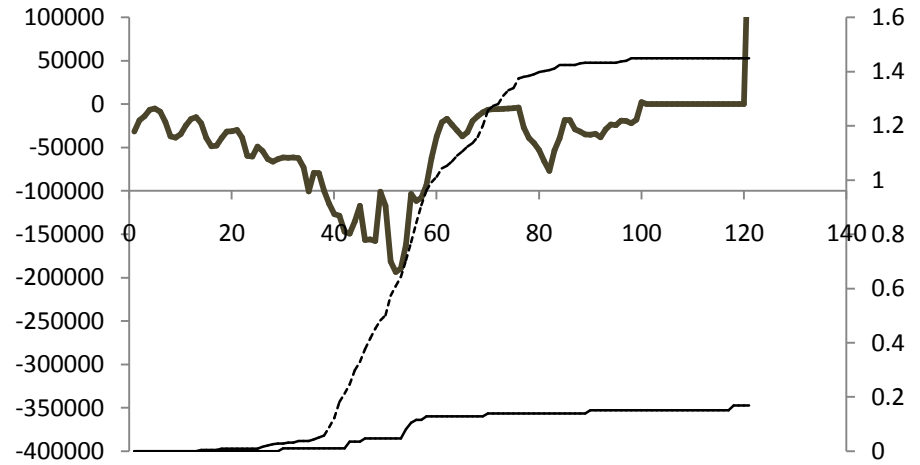

How to read the following plots

- The upper left panels are time series plots of SWP exports (blue line) and the seasonal accumulation of delta smelt salvage *density* at Skinner Fish Facility (red circles in SKT units or fish · 10⁴ m⁻³)
- The lower left panels are time series plots of CVP exports and the seasonal accumulation of delta smelt salvage *density* at Tracy Fish Facility (in SKT units or fish · 10⁴ m⁻³)
- The panels on the right are time series plots of the interaction between OMR flow and turbidity (OMR flow multiplied by CCF turbidity) and how that coincides in time with each fish facility's salvage density. The salvage densities are plotted on the same scale so it is obvious which one ended up salvaging relatively higher or lower densities of smelt that year. The Skinner FF trend is the dashed line and the Tracy FF trend is the solid line.

SWP - WY 1993

CVP - WY 1993

1993

SWP - WY 1994

CVP - WY 1994

1994

SWP - WY 1995

CVP - WY 1995

1995

SWP - WY 1996

CVP - WY 1996

1996

SWP - WY 1997

CVP - WY 1997

1997

SWP - WY 1998

CVP - WY 1998

1998

SWP - WY 1999

CVP - WY 1999

1999

SWP - WY 2000

CVP - WY 2000

2000