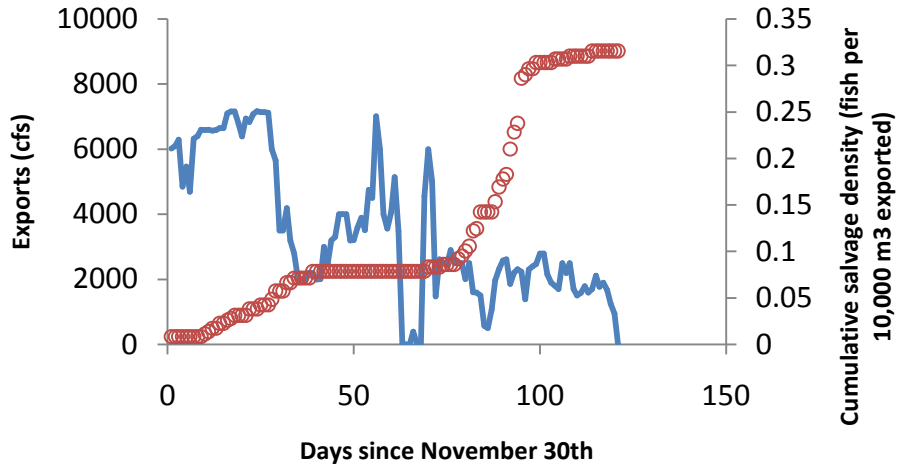

How to read the following plots

- The upper left panels are time series plots of SWP exports (blue line) and the seasonal accumulation of delta smelt salvage *density* at Skinner Fish Facility (red circles in SKT units or fish · 10⁴ m⁻³)
- The lower left panels are time series plots of CVP exports and the seasonal accumulation of delta smelt salvage *density* at Tracy Fish Facility (in SKT units or fish · 10⁴ m⁻³)
- The panels on the right are time series plots of the interaction between OMR flow and turbidity (OMR flow multiplied by CCF turbidity) and how that coincides in time with each fish facility's salvage density. The salvage densities are plotted on the same scale so it is obvious which one ended up salvaging relatively higher or lower densities of smelt that year. The Skinner FF trend is the dashed line and the Tracy FF trend is the solid line.

SWP - WY 1993

CVP - WY 1993

1993

SWP - WY 1994

CVP - WY 1994

1994

SWP - WY 1995

CVP - WY 1995