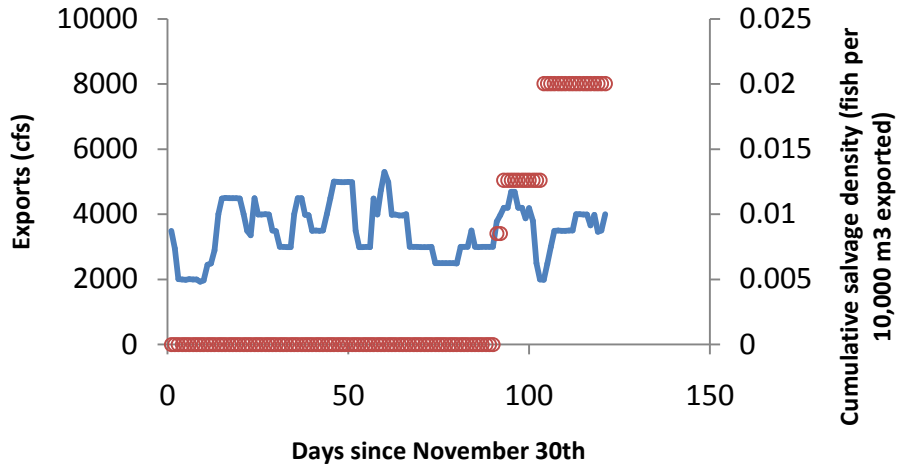

How to read the following plots

- The upper left panels are time series plots of SWP exports (blue line) and the seasonal accumulation of delta smelt salvage *density* at Skinner Fish Facility (red circles in SKT units or fish · 10⁴ m⁻³)
- The lower left panels are time series plots of CVP exports and the seasonal accumulation of delta smelt salvage *density* at Tracy Fish Facility (in SKT units or fish · 10⁴ m⁻³)
- The panels on the right are time series plots of the interaction between OMR flow and turbidity (OMR flow multiplied by CCF turbidity) and how that coincides in time with each fish facility's salvage density. The salvage densities are plotted on the same scale so it is obvious which one ended up salvaging relatively higher or lower densities of smelt that year. The Skinner FF trend is the dashed line and the Tracy FF trend is the solid line.

CVP - WY 2008

2008

SWP - WY 2009

CVP - WY 2009

2009

SWP - WY 2010

CVP - WY 2010

2010