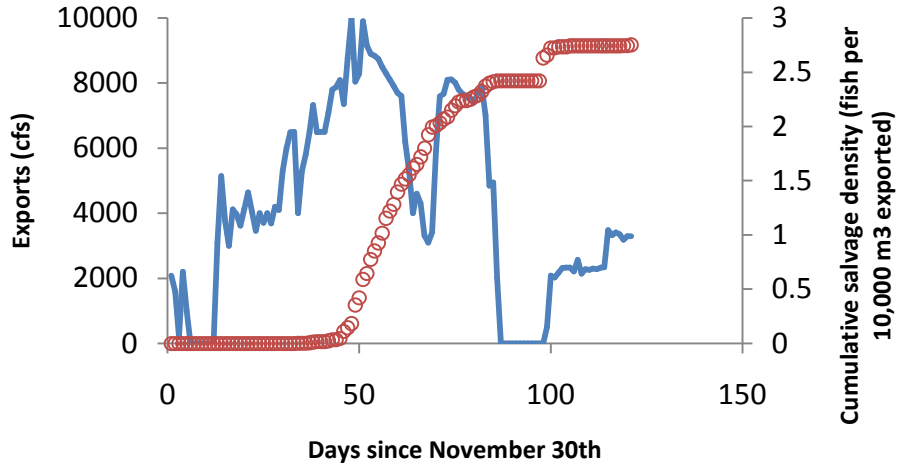

How to read the following plots

- The upper left panels are time series plots of SWP exports (blue line) and the seasonal accumulation of delta smelt salvage *density* at Skinner Fish Facility (red circles in SKT units or fish · 10⁴ m⁻³)
- The lower left panels are time series plots of CVP exports and the seasonal accumulation of delta smelt salvage *density* at Tracy Fish Facility (in SKT units or fish · 10⁴ m⁻³)
- The panels on the right are time series plots of the interaction between OMR flow and turbidity (OMR flow multiplied by CCF turbidity) and how that coincides in time with each fish facility's salvage density. The salvage densities are plotted on the same scale so it is obvious which one ended up salvaging relatively higher or lower densities of smelt that year. The Skinner FF trend is the dashed line and the Tracy FF trend is the solid line.

SWP - WY 1993

CVP - WY 1993

1993

SWP - WY 1994

CVP - WY 1994

1994

SWP - WY 1995

CVP - WY 1995