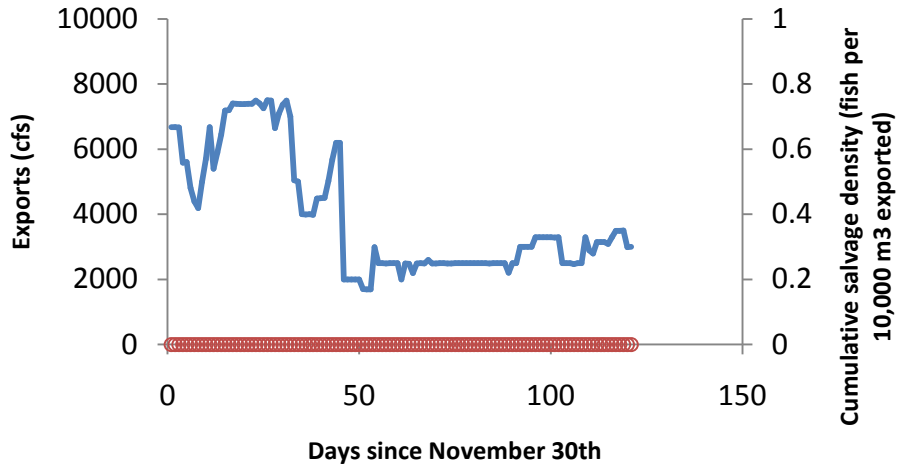

How to read the following plots

- The upper left panels are time series plots of SWP exports (blue line) and the seasonal accumulation of delta smelt salvage *density* at Skinner Fish Facility (red circles in SKT units or fish · 10⁴ m⁻³)
- The lower left panels are time series plots of CVP exports and the seasonal accumulation of delta smelt salvage *density* at Tracy Fish Facility (in SKT units or fish · 10⁴ m⁻³)
- The panels on the right are time series plots of the interaction between OMR flow and turbidity (OMR flow multiplied by CCF turbidity) and how that coincides in time with each fish facility's salvage density. The salvage densities are plotted on the same scale so it is obvious which one ended up salvaging relatively higher or lower densities of smelt that year. The Skinner FF trend is the dashed line and the Tracy FF trend is the solid line.

SWP - WY 2003

CVP - WY 2003

2003

SWP - WY 2004

CVP - WY 2004

2004

SWP - WY 2005

CVP - WY 2005

2005

SWP - WY 2006

CVP - WY 2006

2006

SWP - WY 2007

CVP - WY 2007

2007

SWP - WY 2008