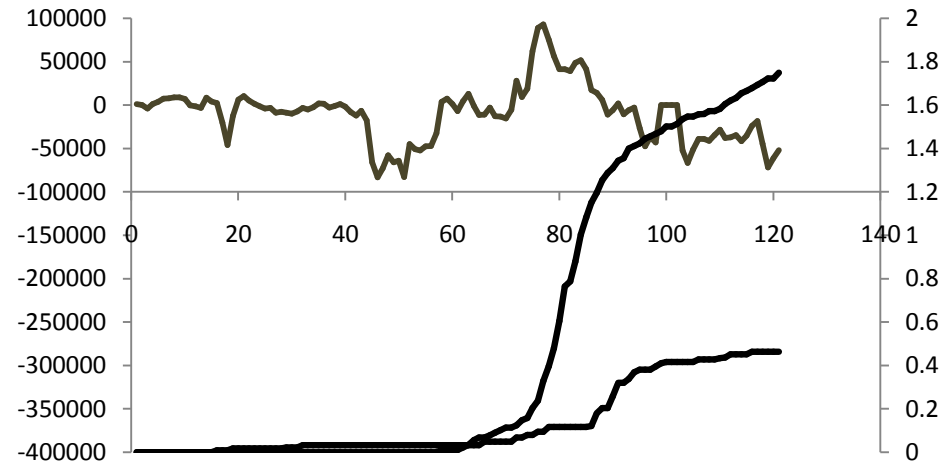

How to read the following plots

- The upper left panels are time series plots of SWP exports (blue line) and the seasonal accumulation of delta smelt salvage *density* at Skinner Fish Facility (red circles in SKT units or fish · 10⁴ m⁻³)
- The lower left panels are time series plots of CVP exports and the seasonal accumulation of delta smelt salvage *density* at Tracy Fish Facility (in SKT units or fish · 10⁴ m⁻³)
- The panels on the right are time series plots of the interaction between OMR flow and turbidity (OMR flow multiplied by CCF turbidity) and how that coincides in time with each fish facility's salvage density. The salvage densities are plotted on the same scale so it is obvious which one ended up salvaging relatively higher or lower densities of smelt that year. The Skinner FF trend is the dashed line and the Tracy FF trend is the solid line.

1995

SWP - WY 1996

CVP - WY 1996

1996

SWP - WY 1997

CVP - WY 1997

1997

SWP - WY 1998

CVP - WY 1998

1998

SWP - WY 1999

CVP - WY 1999

1999

SWP - WY 2000

CVP - WY 2000

2000

SWP - WY 2001

CVP - WY 2001

2001

SWP - WY 2002

Days since November 30th

CVP - WY 2002

Days since November 30th

2002