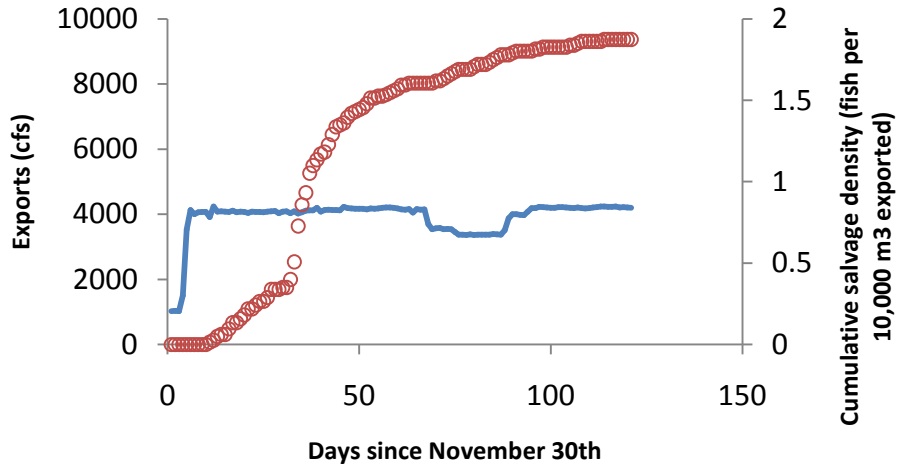

How to read the following plots

- The upper left panels are time series plots of SWP exports (blue line) and the seasonal accumulation of delta smelt salvage *density* at Skinner Fish Facility (red circles in SKT units or fish · 10⁴ m⁻³)
- The lower left panels are time series plots of CVP exports and the seasonal accumulation of delta smelt salvage *density* at Tracy Fish Facility (in SKT units or fish · 10⁴ m⁻³)
- The panels on the right are time series plots of the interaction between OMR flow and turbidity (OMR flow multiplied by CCF turbidity) and how that coincides in time with each fish facility's salvage density. The salvage densities are plotted on the same scale so it is obvious which one ended up salvaging relatively higher or lower densities of smelt that year. The Skinner FF trend is the dashed line and the Tracy FF trend is the solid line.

CVP - WY 1998

1998

SWP - WY 1999

CVP - WY 1999

1999

SWP - WY 2000

CVP - WY 2000

2000

SWP - WY 2001

CVP - WY 2001

2001

SWP - WY 2002

Days since November 30th

CVP - WY 2002

Days since November 30th

2002

SWP - WY 2003

CVP - WY 2003

2003

SWP - WY 2004

CVP - WY 2004

2004

SWP - WY 2005

CVP - WY 2005