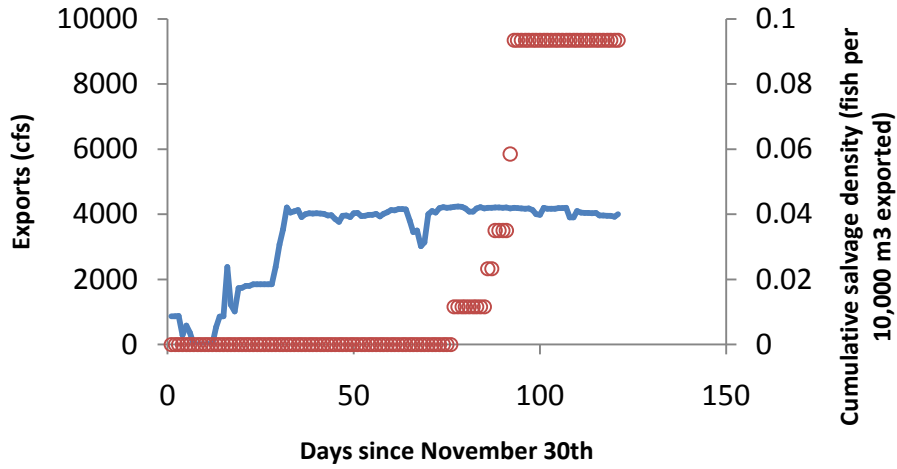

How to read the following plots

- The upper left panels are time series plots of SWP exports (blue line) and the seasonal accumulation of delta smelt salvage *density* at Skinner Fish Facility (red circles in SKT units or fish · 10⁴ m⁻³)
- The lower left panels are time series plots of CVP exports and the seasonal accumulation of delta smelt salvage *density* at Tracy Fish Facility (in SKT units or fish · 10⁴ m⁻³)
- The panels on the right are time series plots of the interaction between OMR flow and turbidity (OMR flow multiplied by CCF turbidity) and how that coincides in time with each fish facility's salvage density. The salvage densities are plotted on the same scale so it is obvious which one ended up salvaging relatively higher or lower densities of smelt that year. The Skinner FF trend is the dashed line and the Tracy FF trend is the solid line.

SWP - WY 1993

CVP - WY 1993

1993

SWP - WY 1994

CVP - WY 1994

1994

SWP - WY 1995

CVP - WY 1995