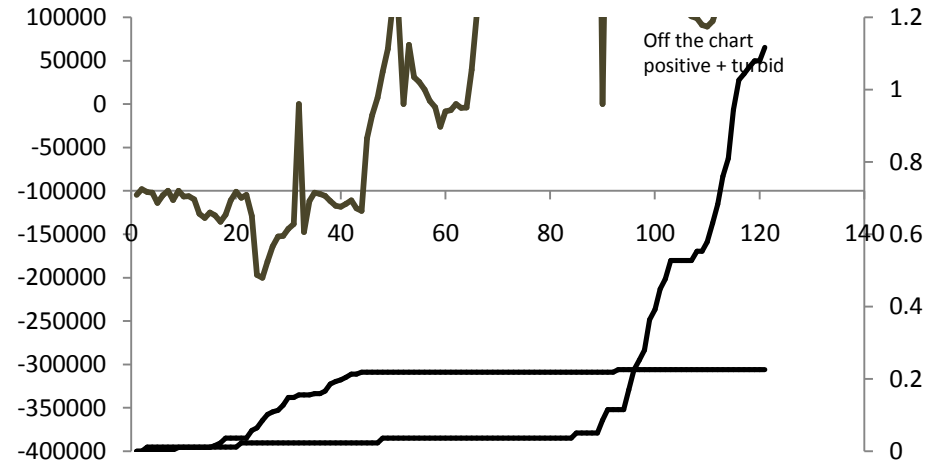

How to read the following plots

- The upper left panels are time series plots of SWP exports (blue line) and the seasonal accumulation of delta smelt salvage *density* at Skinner Fish Facility (red circles in SKT units or fish · 10⁴ m⁻³)
- The lower left panels are time series plots of CVP exports and the seasonal accumulation of delta smelt salvage *density* at Tracy Fish Facility (in SKT units or fish · 10⁴ m⁻³)
- The panels on the right are time series plots of the interaction between OMR flow and turbidity (OMR flow multiplied by CCF turbidity) and how that coincides in time with each fish facility's salvage density. The salvage densities are plotted on the same scale so it is obvious which one ended up salvaging relatively higher or lower densities of smelt that year. The Skinner FF trend is the dashed line and the Tracy FF trend is the solid line.

SWP - WY 1993

CVP - WY 1993

1993

SWP - WY 1994

CVP - WY 1994

1994

SWP - WY 1995

CVP - WY 1995

1995

SWP - WY 1996

CVP - WY 1996

1996

SWP - WY 1997

CVP - WY 1997

1997

SWP - WY 1998

CVP - WY 1998

1998

SWP - WY 1999

CVP - WY 1999

1999

SWP - WY 2000

CVP - WY 2000

2000