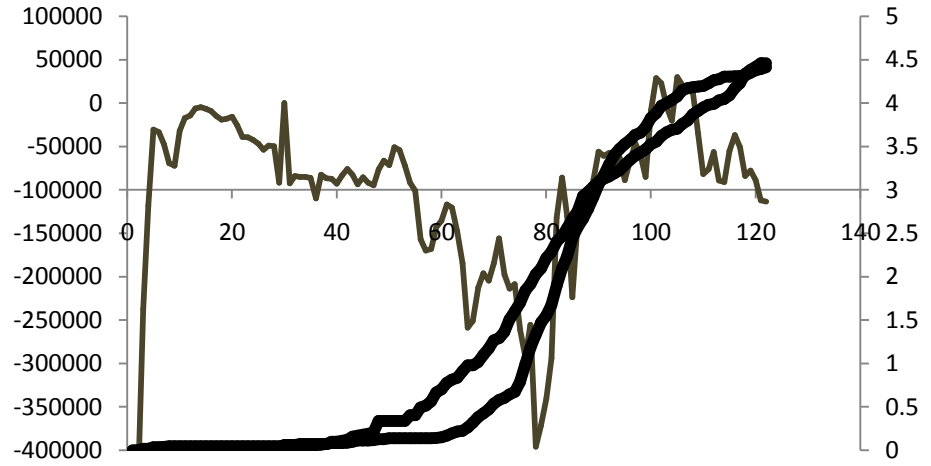

How to read the following plots

- The upper left panels are time series plots of SWP exports (blue line) and the seasonal accumulation of delta smelt salvage *density* at Skinner Fish Facility (red circles in SKT units or fish · 10⁴ m⁻³)
- The lower left panels are time series plots of CVP exports and the seasonal accumulation of delta smelt salvage *density* at Tracy Fish Facility (in SKT units or fish · 10⁴ m⁻³)
- The panels on the right are time series plots of the interaction between OMR flow and turbidity (OMR flow multiplied by CCF turbidity) and how that coincides in time with each fish facility's salvage density. The salvage densities are plotted on the same scale so it is obvious which one ended up salvaging relatively higher or lower densities of smelt that year. The Skinner FF trend is the dashed line and the Tracy FF trend is the solid line.

1995

SWP - WY 1996

CVP - WY 1996

1996

SWP - WY 1997

CVP - WY 1997

1997

SWP - WY 1998

CVP - WY 1998

1998

SWP - WY 1999

CVP - WY 1999

1999

SWP - WY 2000

CVP - WY 2000

2000

SWP - WY 2001

CVP - WY 2001

2001

SWP - WY 2002

Days since November 30th

CVP - WY 2002

Days since November 30th

2002