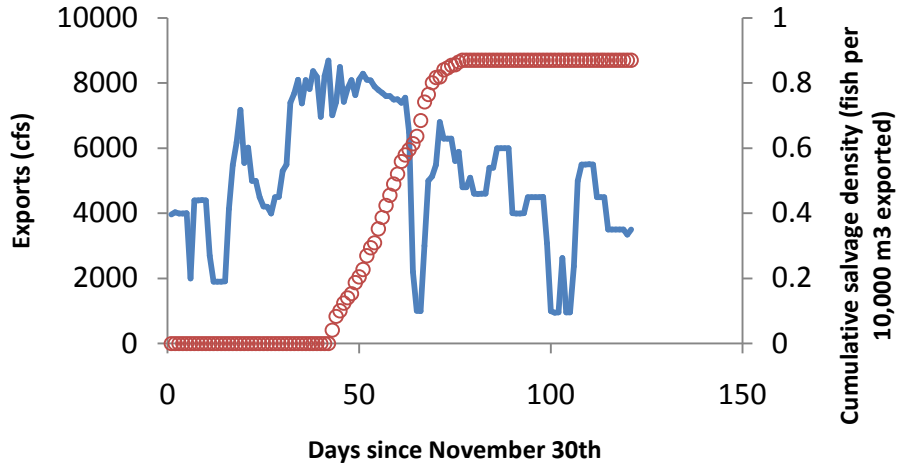

How to read the following plots

- The upper left panels are time series plots of SWP exports (blue line) and the seasonal accumulation of delta smelt salvage *density* at Skinner Fish Facility (red circles in SKT units or fish · 10⁴ m⁻³)
- The lower left panels are time series plots of CVP exports and the seasonal accumulation of delta smelt salvage *density* at Tracy Fish Facility (in SKT units or fish · 10⁴ m⁻³)
- The panels on the right are time series plots of the interaction between OMR flow and turbidity (OMR flow multiplied by CCF turbidity) and how that coincides in time with each fish facility's salvage density. The salvage densities are plotted on the same scale so it is obvious which one ended up salvaging relatively higher or lower densities of smelt that year. The Skinner FF trend is the dashed line and the Tracy FF trend is the solid line.

SWP - WY 2003

CVP - WY 2003

2003

SWP - WY 2004

CVP - WY 2004

2004

SWP - WY 2005

CVP - WY 2005

2005

SWP - WY 2006

CVP - WY 2006

2006

SWP - WY 2007

CVP - WY 2007

2007

SWP - WY 2008