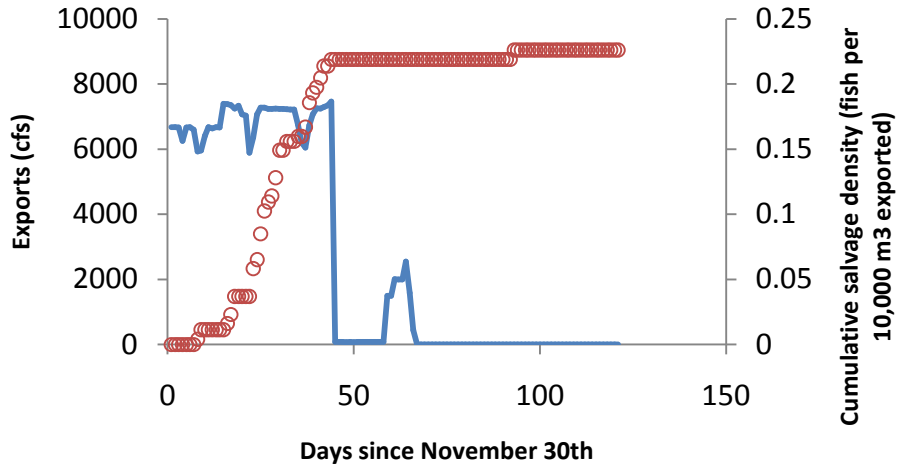

How to read the following plots

- The upper left panels are time series plots of SWP exports (blue line) and the seasonal accumulation of delta smelt salvage *density* at Skinner Fish Facility (red circles in SKT units or fish · 10⁴ m⁻³)
- The lower left panels are time series plots of CVP exports and the seasonal accumulation of delta smelt salvage *density* at Tracy Fish Facility (in SKT units or fish · 10⁴ m⁻³)
- The panels on the right are time series plots of the interaction between OMR flow and turbidity (OMR flow multiplied by CCF turbidity) and how that coincides in time with each fish facility's salvage density. The salvage densities are plotted on the same scale so it is obvious which one ended up salvaging relatively higher or lower densities of smelt that year. The Skinner FF trend is the dashed line and the Tracy FF trend is the solid line.

1995

SWP - WY 1996

CVP - WY 1996

1996

SWP - WY 1997

CVP - WY 1997

1997

SWP - WY 1998

CVP - WY 1998

1998

SWP - WY 1999

CVP - WY 1999

1999

SWP - WY 2000

CVP - WY 2000

2000