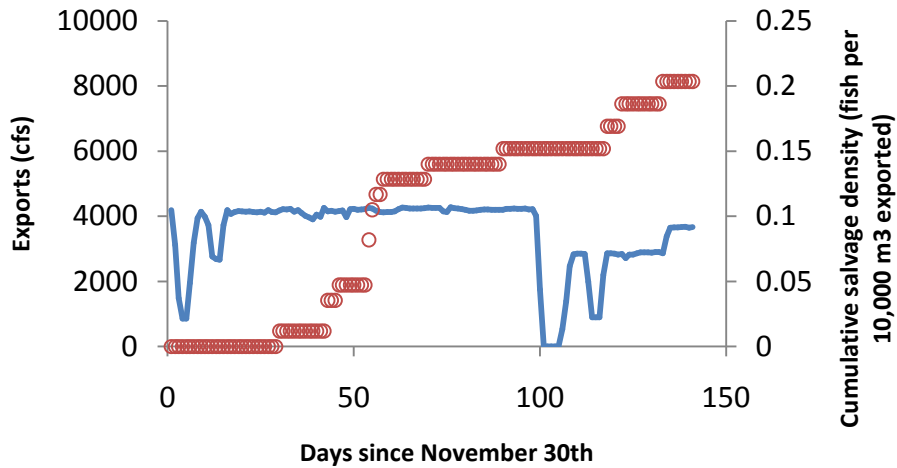

How to read the following plots

- The upper left panels are time series plots of SWP exports (blue line) and the seasonal accumulation of delta smelt salvage *density* at Skinner Fish Facility (red circles in SKT units or fish · 10⁴ m⁻³)
- The lower left panels are time series plots of CVP exports and the seasonal accumulation of delta smelt salvage *density* at Tracy Fish Facility (in SKT units or fish · 10⁴ m⁻³)
- The panels on the right are time series plots of the interaction between OMR flow and turbidity (OMR flow multiplied by CCF turbidity) and how that coincides in time with each fish facility's salvage density. The salvage densities are plotted on the same scale so it is obvious which one ended up salvaging relatively higher or lower densities of smelt that year. The Skinner FF trend is the dashed line and the Tracy FF trend is the solid line.

SWP - WY 1993

CVP - WY 1993

1993

SWP - WY 1994

CVP - WY 1994

1994

SWP - WY 1995

CVP - WY 1995

1995

SWP - WY 1996

CVP - WY 1996

1996

SWP - WY 1997

CVP - WY 1997

1997

SWP - WY 1998