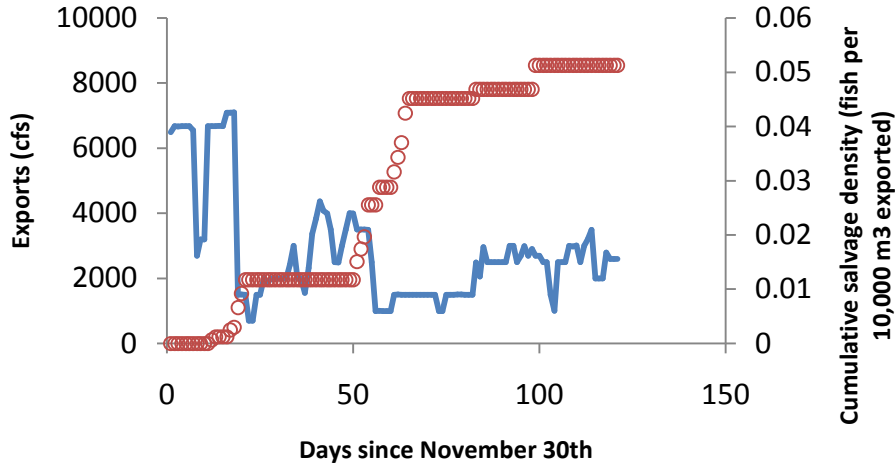

How to read the following plots

- The upper left panels are time series plots of SWP exports (blue line) and the seasonal accumulation of delta smelt salvage *density* at Skinner Fish Facility (red circles in SKT units or fish · 10⁴ m⁻³)
- The lower left panels are time series plots of CVP exports and the seasonal accumulation of delta smelt salvage *density* at Tracy Fish Facility (in SKT units or fish · 10⁴ m⁻³)
- The panels on the right are time series plots of the interaction between OMR flow and turbidity (OMR flow multiplied by CCF turbidity) and how that coincides in time with each fish facility's salvage density. The salvage densities are plotted on the same scale so it is obvious which one ended up salvaging relatively higher or lower densities of smelt that year. The Skinner FF trend is the dashed line and the Tracy FF trend is the solid line.

CVP - WY 2008

2008

SWP - WY 2009

CVP - WY 2009

2009

SWP - WY 2010

CVP - WY 2010

2010

SWP - WY 2011

CVP - WY 2011

2011

SWP - WY 2012

CVP - WY 2012

2012

SWP - WY 2013

CVP - WY 2013