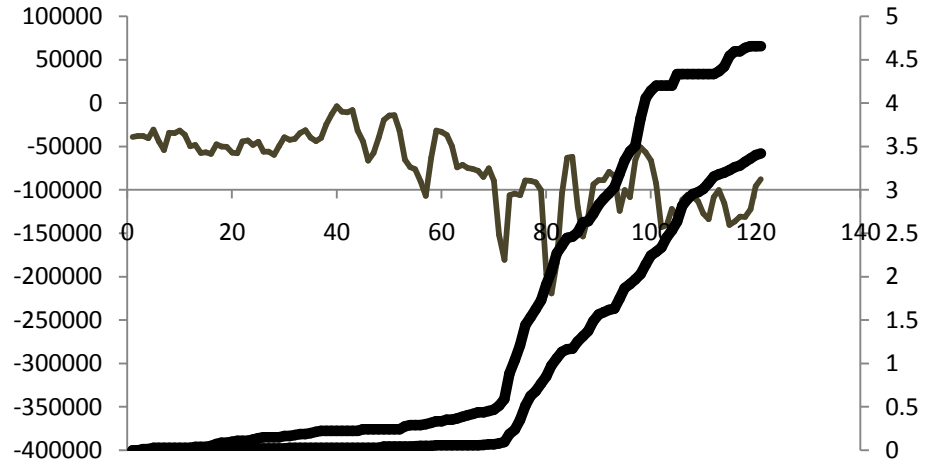

How to read the following plots

- The upper left panels are time series plots of SWP exports (blue line) and the seasonal accumulation of delta smelt salvage *density* at Skinner Fish Facility (red circles in SKT units or fish · 10⁴ m⁻³)
- The lower left panels are time series plots of CVP exports and the seasonal accumulation of delta smelt salvage *density* at Tracy Fish Facility (in SKT units or fish · 10⁴ m⁻³)
- The panels on the right are time series plots of the interaction between OMR flow and turbidity (OMR flow multiplied by CCF turbidity) and how that coincides in time with each fish facility's salvage density. The salvage densities are plotted on the same scale so it is obvious which one ended up salvaging relatively higher or lower densities of smelt that year. The Skinner FF trend is the dashed line and the Tracy FF trend is the solid line.

1995

SWP - WY 1996

CVP - WY 1996

1996

SWP - WY 1997

CVP - WY 1997

1997

SWP - WY 1998

CVP - WY 1998

1998

SWP - WY 1999

CVP - WY 1999

1999

SWP - WY 2000

CVP - WY 2000

2000

SWP - WY 2001

CVP - WY 2001

2001

SWP - WY 2002

Days since November 30th

CVP - WY 2002

Days since November 30th

2002