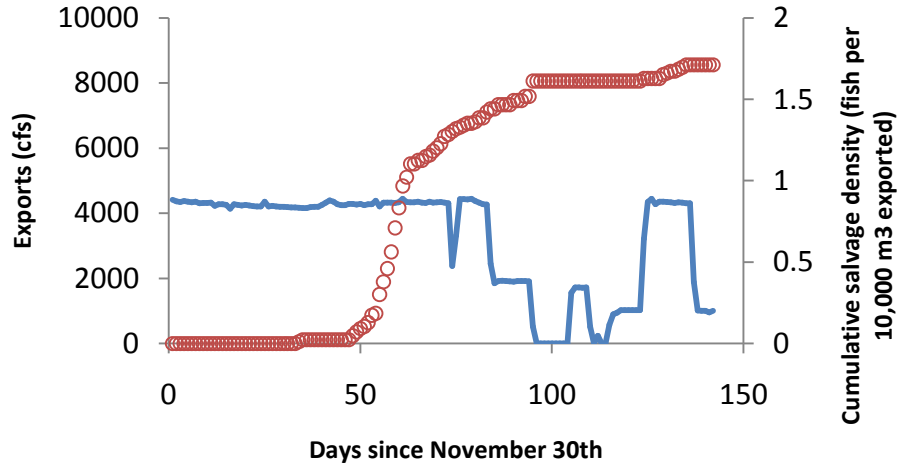

How to read the following plots

- The upper left panels are time series plots of SWP exports (blue line) and the seasonal accumulation of delta smelt salvage *density* at Skinner Fish Facility (red circles in SKT units or fish · 10⁴ m⁻³)
- The lower left panels are time series plots of CVP exports and the seasonal accumulation of delta smelt salvage *density* at Tracy Fish Facility (in SKT units or fish · 10⁴ m⁻³)
- The panels on the right are time series plots of the interaction between OMR flow and turbidity (OMR flow multiplied by CCF turbidity) and how that coincides in time with each fish facility's salvage density. The salvage densities are plotted on the same scale so it is obvious which one ended up salvaging relatively higher or lower densities of smelt that year. The Skinner FF trend is the dashed line and the Tracy FF trend is the solid line.

SWP - WY 1993

CVP - WY 1993

1993

SWP - WY 1994

CVP - WY 1994

1994

SWP - WY 1995

CVP - WY 1995

1995

SWP - WY 1996

CVP - WY 1996

1996

SWP - WY 1997

CVP - WY 1997

1997

SWP - WY 1998