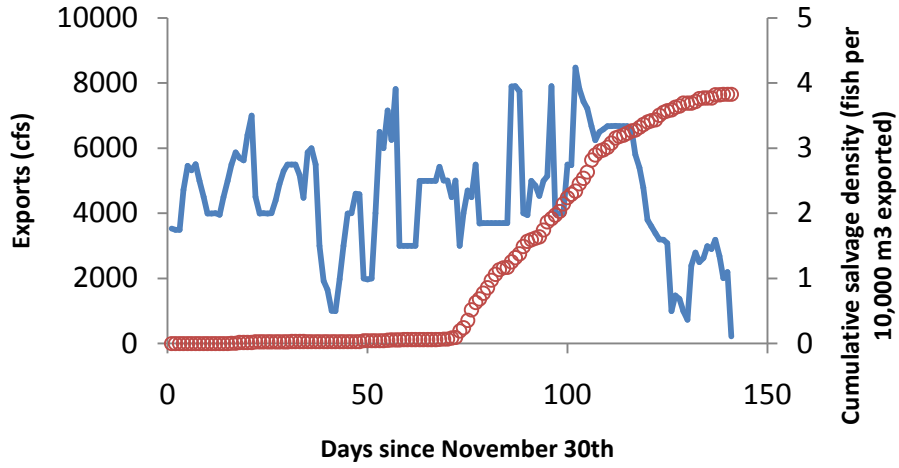

How to read the following plots

- The upper left panels are time series plots of SWP exports (blue line) and the seasonal accumulation of delta smelt salvage *density* at Skinner Fish Facility (red circles in SKT units or fish · 10⁴ m⁻³)
- The lower left panels are time series plots of CVP exports and the seasonal accumulation of delta smelt salvage *density* at Tracy Fish Facility (in SKT units or fish · 10⁴ m⁻³)
- The panels on the right are time series plots of the interaction between OMR flow and turbidity (OMR flow multiplied by CCF turbidity) and how that coincides in time with each fish facility's salvage density. The salvage densities are plotted on the same scale so it is obvious which one ended up salvaging relatively higher or lower densities of smelt that year. The Skinner FF trend is the dashed line and the Tracy FF trend is the solid line.

CVP - WY 1998

1998

SWP - WY 1999

CVP - WY 1999

1999

SWP - WY 2000

CVP - WY 2000

2000

SWP - WY 2001

CVP - WY 2001

2001

SWP - WY 2002

Days since November 30th

CVP - WY 2002

Days since November 30th

2002