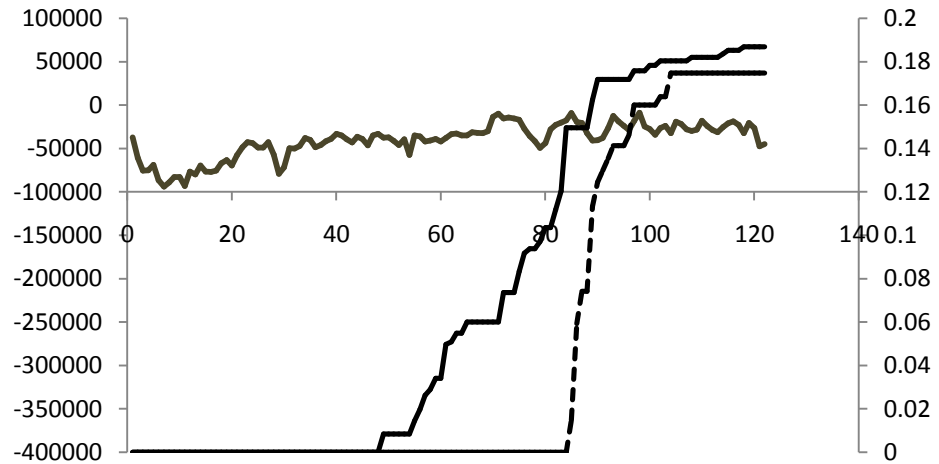

How to read the following plots

- The upper left panels are time series plots of SWP exports (blue line) and the seasonal accumulation of delta smelt salvage *density* at Skinner Fish Facility (red circles in SKT units or fish · 10⁴ m⁻³)
- The lower left panels are time series plots of CVP exports and the seasonal accumulation of delta smelt salvage *density* at Tracy Fish Facility (in SKT units or fish · 10⁴ m⁻³)
- The panels on the right are time series plots of the interaction between OMR flow and turbidity (OMR flow multiplied by CCF turbidity) and how that coincides in time with each fish facility's salvage density. The salvage densities are plotted on the same scale so it is obvious which one ended up salvaging relatively higher or lower densities of smelt that year. The Skinner FF trend is the dashed line and the Tracy FF trend is the solid line.

CVP - WY 2008

2008

SWP - WY 2009

CVP - WY 2009

2009

SWP - WY 2010

CVP - WY 2010

2010

SWP - WY 2011

CVP - WY 2011

2011

SWP - WY 2012

CVP - WY 2012

2012

SWP - WY 2013

CVP - WY 2013

2013