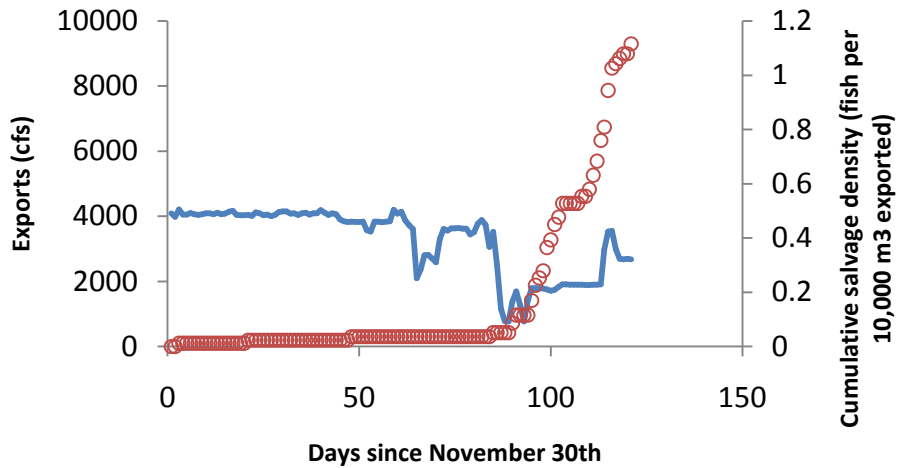

How to read the following plots

- The upper left panels are time series plots of SWP exports (blue line) and the seasonal accumulation of delta smelt salvage *density* at Skinner Fish Facility (red circles in SKT units or fish · 10⁴ m⁻³)
- The lower left panels are time series plots of CVP exports and the seasonal accumulation of delta smelt salvage *density* at Tracy Fish Facility (in SKT units or fish · 10⁴ m⁻³)
- The panels on the right are time series plots of the interaction between OMR flow and turbidity (OMR flow multiplied by CCF turbidity) and how that coincides in time with each fish facility's salvage density. The salvage densities are plotted on the same scale so it is obvious which one ended up salvaging relatively higher or lower densities of smelt that year. The Skinner FF trend is the dashed line and the Tracy FF trend is the solid line.

SWP - WY 1993

CVP - WY 1993

1993

SWP - WY 1994

CVP - WY 1994

1994

SWP - WY 1995

CVP - WY 1995

1995

SWP - WY 1996

CVP - WY 1996

1996

SWP - WY 1997

CVP - WY 1997

1997

SWP - WY 1998

CVP - WY 1998

1998

SWP - WY 1999

CVP - WY 1999

1999

SWP - WY 2000

CVP - WY 2000

2000