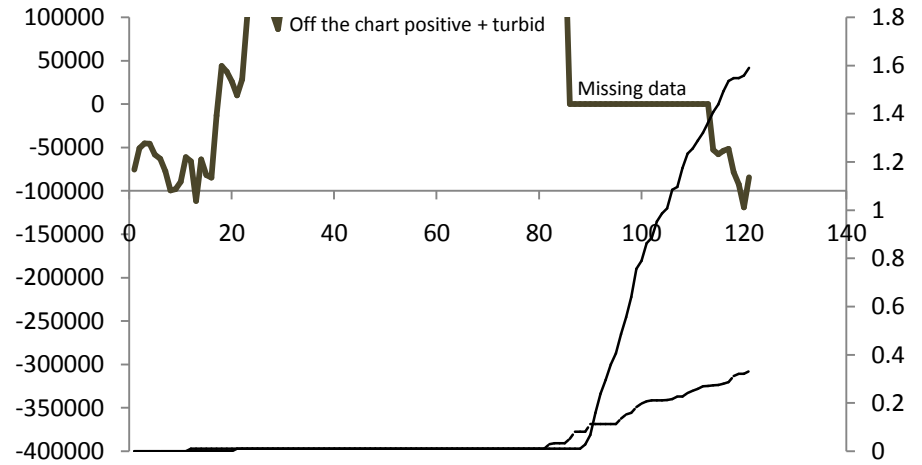

How to read the following plots

- The upper left panels are time series plots of SWP exports (blue line) and the seasonal accumulation of delta smelt salvage *density* at Skinner Fish Facility (red circles in SKT units or fish · 10⁴ m⁻³)
- The lower left panels are time series plots of CVP exports and the seasonal accumulation of delta smelt salvage *density* at Tracy Fish Facility (in SKT units or fish · 10⁴ m⁻³)
- The panels on the right are time series plots of the interaction between OMR flow and turbidity (OMR flow multiplied by CCF turbidity) and how that coincides in time with each fish facility's salvage density. The salvage densities are plotted on the same scale so it is obvious which one ended up salvaging relatively higher or lower densities of smelt that year. The Skinner FF trend is the dashed line and the Tracy FF trend is the solid line.

SWP - WY 1993

CVP - WY 1993

1993

SWP - WY 1994

CVP - WY 1994

1994

SWP - WY 1995

CVP - WY 1995

1995

SWP - WY 1996

CVP - WY 1996

1996

SWP - WY 1997

CVP - WY 1997

1997

SWP - WY 1998

CVP - WY 1998

1998

SWP - WY 1999

CVP - WY 1999

1999

SWP - WY 2000

CVP - WY 2000

2000