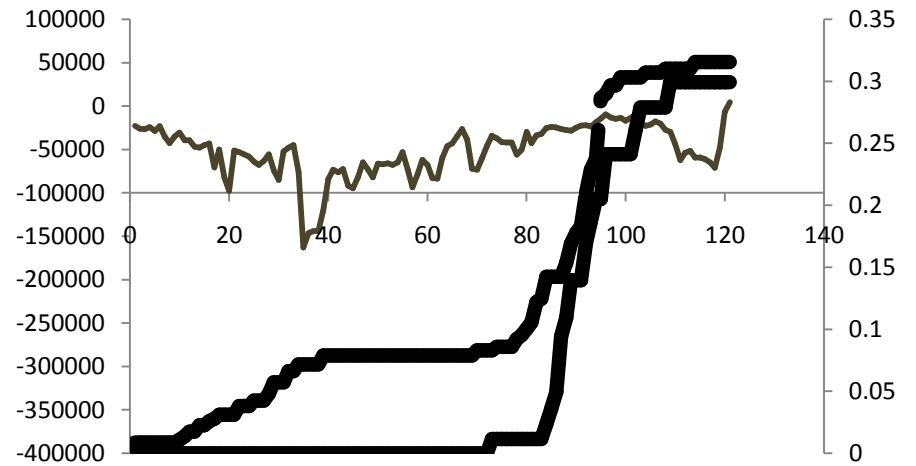

How to read the following plots

- The upper left panels are time series plots of SWP exports (blue line) and the seasonal accumulation of delta smelt salvage *density* at Skinner Fish Facility (red circles in SKT units or fish · 10⁴ m⁻³)
- The lower left panels are time series plots of CVP exports and the seasonal accumulation of delta smelt salvage *density* at Tracy Fish Facility (in SKT units or fish · 10⁴ m⁻³)
- The panels on the right are time series plots of the interaction between OMR flow and turbidity (OMR flow multiplied by CCF turbidity) and how that coincides in time with each fish facility's salvage density. The salvage densities are plotted on the same scale so it is obvious which one ended up salvaging relatively higher or lower densities of smelt that year. The Skinner FF trend is the dashed line and the Tracy FF trend is the solid line.

SWP - WY 1993

CVP - WY 1993

1993

SWP - WY 1994

CVP - WY 1994

1994

SWP - WY 1995

CVP - WY 1995

1995

SWP - WY 1996

CVP - WY 1996

1996

SWP - WY 1997

CVP - WY 1997

1997

SWP - WY 1998