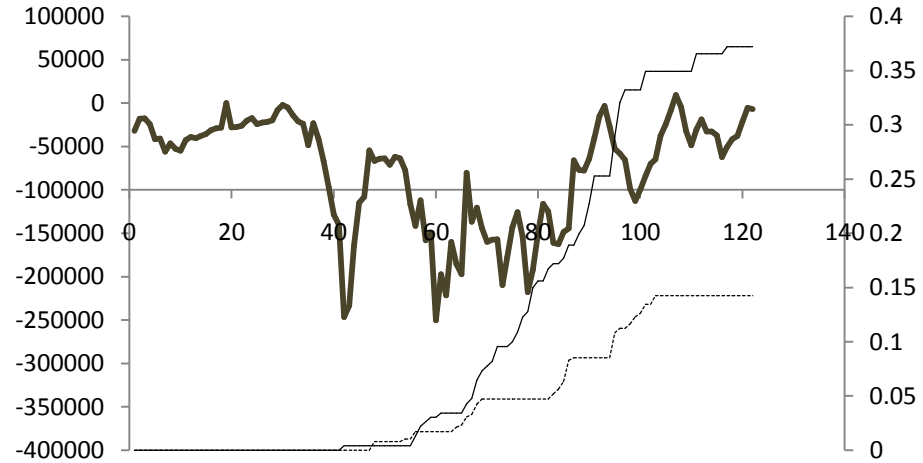

How to read the following plots

- The upper left panels are time series plots of SWP exports (blue line) and the seasonal accumulation of delta smelt salvage *density* at Skinner Fish Facility (red circles in SKT units or fish · 10⁴ m⁻³)
- The lower left panels are time series plots of CVP exports and the seasonal accumulation of delta smelt salvage *density* at Tracy Fish Facility (in SKT units or fish · 10⁴ m⁻³)
- The panels on the right are time series plots of the interaction between OMR flow and turbidity (OMR flow multiplied by CCF turbidity) and how that coincides in time with each fish facility's salvage density. The salvage densities are plotted on the same scale so it is obvious which one ended up salvaging relatively higher or lower densities of smelt that year. The Skinner FF trend is the dashed line and the Tracy FF trend is the solid line.

SWP - WY 2003

CVP - WY 2003

2003

SWP - WY 2004

CVP - WY 2004

2004

SWP - WY 2005

CVP - WY 2005

2005

SWP - WY 2006

CVP - WY 2006

2006

SWP - WY 2007

CVP - WY 2007

2007

SWP - WY 2008

CVP - WY 2008

2008

SWP - WY 2009

CVP - WY 2009

2009

SWP - WY 2010

CVP - WY 2010

2010