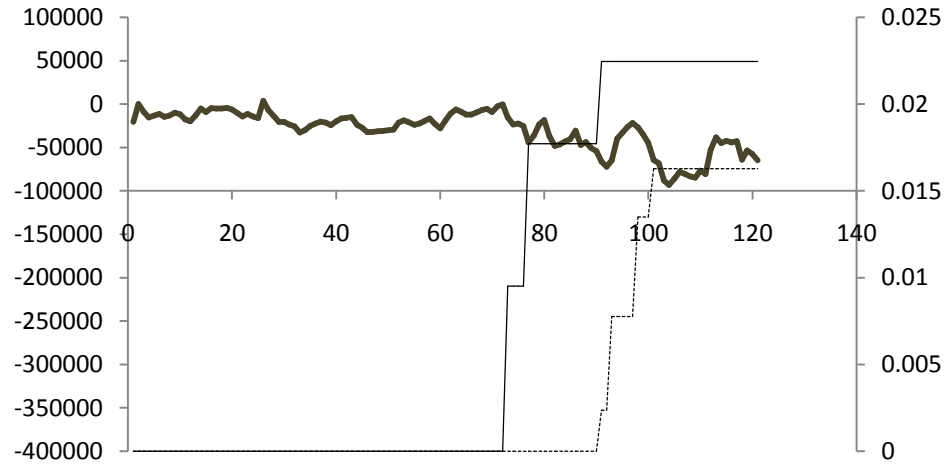

How to read the following plots

- The upper left panels are time series plots of SWP exports (blue line) and the seasonal accumulation of delta smelt salvage *density* at Skinner Fish Facility (red circles in SKT units or fish · 10⁴ m⁻³)
- The lower left panels are time series plots of CVP exports and the seasonal accumulation of delta smelt salvage *density* at Tracy Fish Facility (in SKT units or fish · 10⁴ m⁻³)
- The panels on the right are time series plots of the interaction between OMR flow and turbidity (OMR flow multiplied by CCF turbidity) and how that coincides in time with each fish facility's salvage density. The salvage densities are plotted on the same scale so it is obvious which one ended up salvaging relatively higher or lower densities of smelt that year. The Skinner FF trend is the dashed line and the Tracy FF trend is the solid line.

2005

SWP - WY 2006

CVP - WY 2006

2006

SWP - WY 2007

CVP - WY 2007

2007

SWP - WY 2008

CVP - WY 2008

2008

SWP - WY 2009

CVP - WY 2009

2009

SWP - WY 2010

CVP - WY 2010

2010

SWP - WY 2011

CVP - WY 2011

2011

SWP - WY 2012

CVP - WY 2012

2012

SWP - WY 2013

CVP - WY 2013