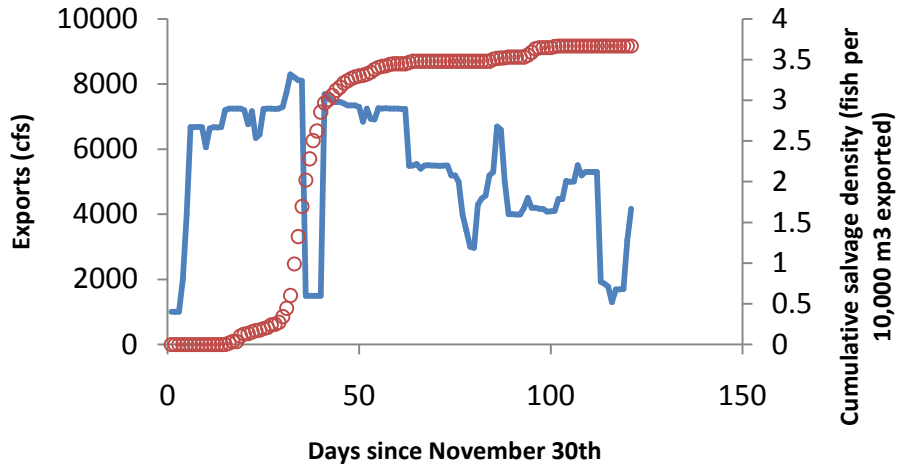

How to read the following plots

- The upper left panels are time series plots of SWP exports (blue line) and the seasonal accumulation of delta smelt salvage *density* at Skinner Fish Facility (red circles in SKT units or fish · 10⁴ m⁻³)
- The lower left panels are time series plots of CVP exports and the seasonal accumulation of delta smelt salvage *density* at Tracy Fish Facility (in SKT units or fish · 10⁴ m⁻³)
- The panels on the right are time series plots of the interaction between OMR flow and turbidity (OMR flow multiplied by CCF turbidity) and how that coincides in time with each fish facility's salvage density. The salvage densities are plotted on the same scale so it is obvious which one ended up salvaging relatively higher or lower densities of smelt that year. The Skinner FF trend is the dashed line and the Tracy FF trend is the solid line.

CVP - WY 1998

1998

SWP - WY 1999

CVP - WY 1999

1999

SWP - WY 2000

CVP - WY 2000

2000

SWP - WY 2001

CVP - WY 2001

2001

SWP - WY 2002

Days since November 30th

CVP - WY 2002

Days since November 30th

2002

SWP - WY 2003

CVP - WY 2003

2003

SWP - WY 2004

CVP - WY 2004

2004

SWP - WY 2005

CVP - WY 2005