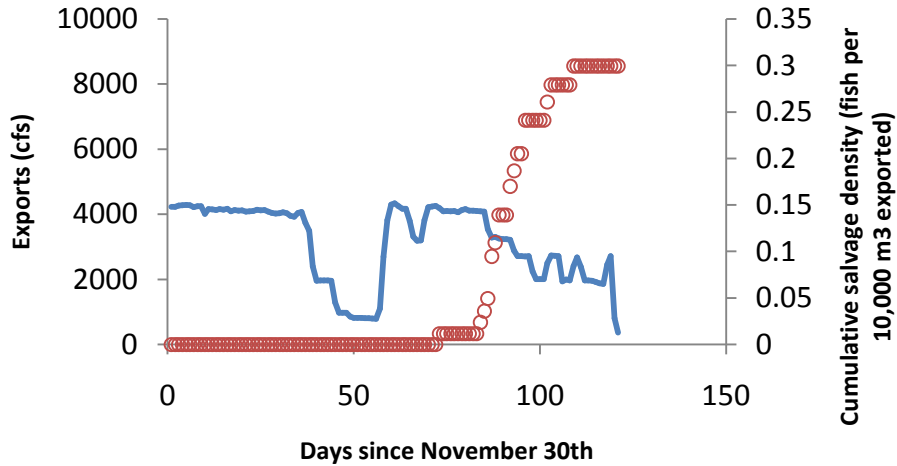

How to read the following plots

- The upper left panels are time series plots of SWP exports (blue line) and the seasonal accumulation of delta smelt salvage *density* at Skinner Fish Facility (red circles in SKT units or fish · 10⁴ m⁻³)
- The lower left panels are time series plots of CVP exports and the seasonal accumulation of delta smelt salvage *density* at Tracy Fish Facility (in SKT units or fish · 10⁴ m⁻³)
- The panels on the right are time series plots of the interaction between OMR flow and turbidity (OMR flow multiplied by CCF turbidity) and how that coincides in time with each fish facility's salvage density. The salvage densities are plotted on the same scale so it is obvious which one ended up salvaging relatively higher or lower densities of smelt that year. The Skinner FF trend is the dashed line and the Tracy FF trend is the solid line.

SWP - WY 1993

CVP - WY 1993

1993

SWP - WY 1994

CVP - WY 1994

1994

SWP - WY 1995

CVP - WY 1995

1995

SWP - WY 1996

CVP - WY 1996

1996

SWP - WY 1997

CVP - WY 1997

1997

SWP - WY 1998