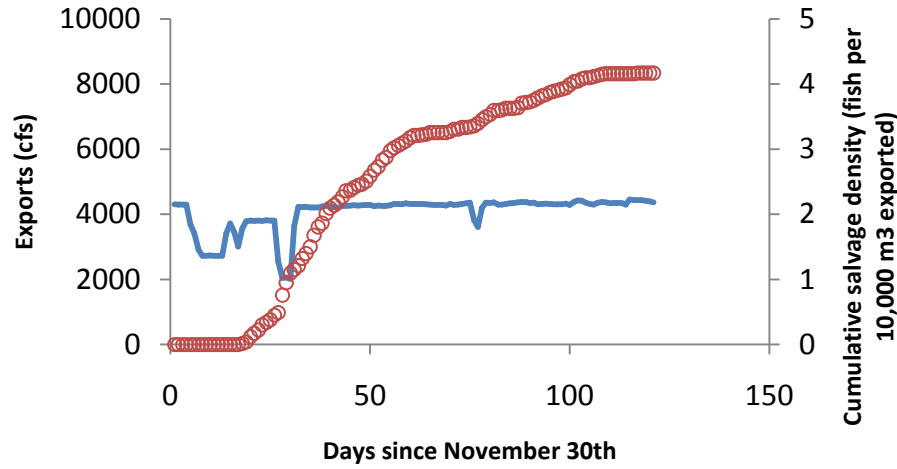

How to read the following plots

- The upper left panels are time series plots of SWP exports (blue line) and the seasonal accumulation of delta smelt salvage *density* at Skinner Fish Facility (red circles in SKT units or fish · 10⁴ m⁻³)
- The lower left panels are time series plots of CVP exports and the seasonal accumulation of delta smelt salvage *density* at Tracy Fish Facility (in SKT units or fish · 10⁴ m⁻³)
- The panels on the right are time series plots of the interaction between OMR flow and turbidity (OMR flow multiplied by CCF turbidity) and how that coincides in time with each fish facility's salvage density. The salvage densities are plotted on the same scale so it is obvious which one ended up salvaging relatively higher or lower densities of smelt that year. The Skinner FF trend is the dashed line and the Tracy FF trend is the solid line.

CVP - WY 1998

1998

SWP - WY 1999

CVP - WY 1999

1999

SWP - WY 2000

CVP - WY 2000

2000

SWP - WY 2001

CVP - WY 2001

2001

SWP - WY 2002

Days since November 30th

CVP - WY 2002

Days since November 30th

2002

SWP - WY 2003

CVP - WY 2003

2003

SWP - WY 2004

CVP - WY 2004

2004

SWP - WY 2005

CVP - WY 2005