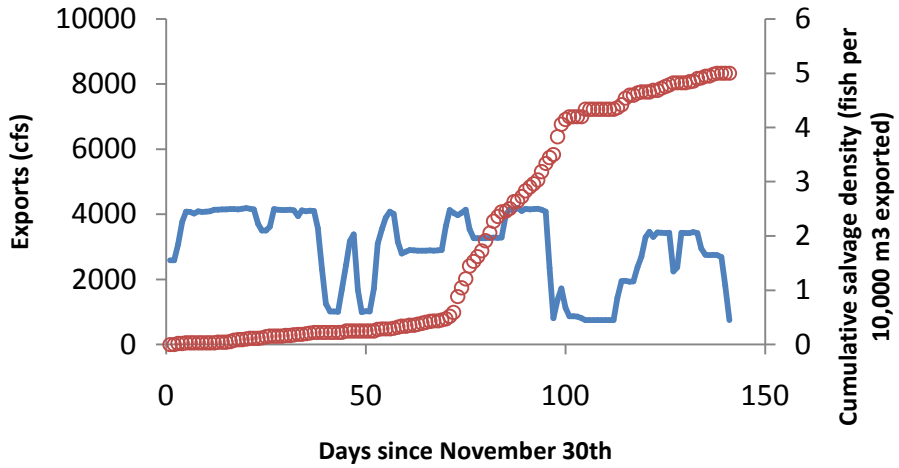

How to read the following plots

- The upper left panels are time series plots of SWP exports (blue line) and the seasonal accumulation of delta smelt salvage *density* at Skinner Fish Facility (red circles in SKT units or fish · 10⁴ m⁻³)
- The lower left panels are time series plots of CVP exports and the seasonal accumulation of delta smelt salvage *density* at Tracy Fish Facility (in SKT units or fish · 10⁴ m⁻³)
- The panels on the right are time series plots of the interaction between OMR flow and turbidity (OMR flow multiplied by CCF turbidity) and how that coincides in time with each fish facility's salvage density. The salvage densities are plotted on the same scale so it is obvious which one ended up salvaging relatively higher or lower densities of smelt that year. The Skinner FF trend is the dashed line and the Tracy FF trend is the solid line.

CVP - WY 1998

1998

SWP - WY 1999

CVP - WY 1999

1999

SWP - WY 2000

CVP - WY 2000

2000

SWP - WY 2001

CVP - WY 2001

2001

SWP - WY 2002

Days since November 30th

CVP - WY 2002

Days since November 30th

2002