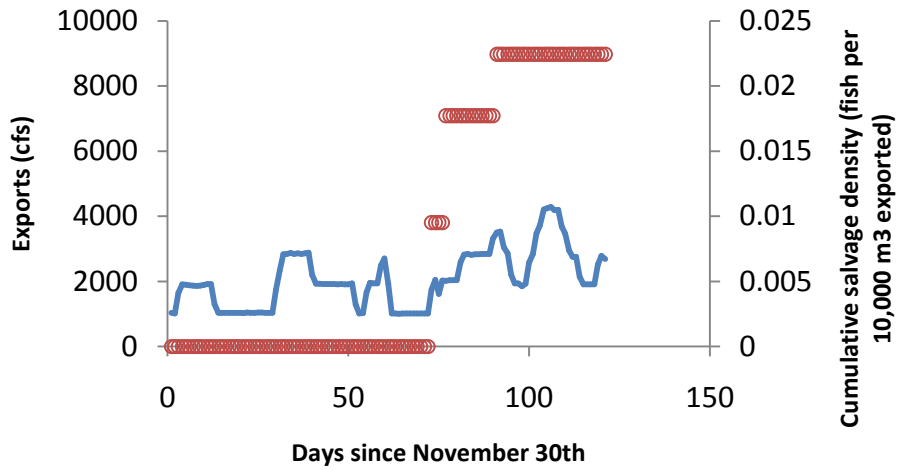

How to read the following plots

- The upper left panels are time series plots of SWP exports (blue line) and the seasonal accumulation of delta smelt salvage *density* at Skinner Fish Facility (red circles in SKT units or fish · 10⁴ m⁻³)
- The lower left panels are time series plots of CVP exports and the seasonal accumulation of delta smelt salvage *density* at Tracy Fish Facility (in SKT units or fish · 10⁴ m⁻³)
- The panels on the right are time series plots of the interaction between OMR flow and turbidity (OMR flow multiplied by CCF turbidity) and how that coincides in time with each fish facility's salvage density. The salvage densities are plotted on the same scale so it is obvious which one ended up salvaging relatively higher or lower densities of smelt that year. The Skinner FF trend is the dashed line and the Tracy FF trend is the solid line.

2005

SWP - WY 2006

CVP - WY 2006

2006

SWP - WY 2007

CVP - WY 2007

2007

SWP - WY 2008

CVP - WY 2008

2008

SWP - WY 2009

CVP - WY 2009

2009

SWP - WY 2010

CVP - WY 2010

2010