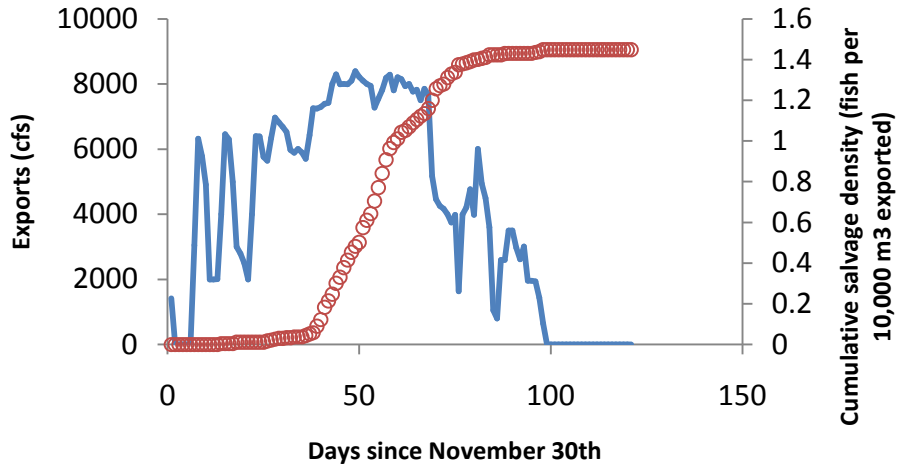

How to read the following plots

- The upper left panels are time series plots of SWP exports (blue line) and the seasonal accumulation of delta smelt salvage *density* at Skinner Fish Facility (red circles in SKT units or fish · 10⁴ m⁻³)
- The lower left panels are time series plots of CVP exports and the seasonal accumulation of delta smelt salvage *density* at Tracy Fish Facility (in SKT units or fish · 10⁴ m⁻³)
- The panels on the right are time series plots of the interaction between OMR flow and turbidity (OMR flow multiplied by CCF turbidity) and how that coincides in time with each fish facility's salvage density. The salvage densities are plotted on the same scale so it is obvious which one ended up salvaging relatively higher or lower densities of smelt that year. The Skinner FF trend is the dashed line and the Tracy FF trend is the solid line.

SWP - WY 1993

CVP - WY 1993

1993

SWP - WY 1994

CVP - WY 1994

1994

SWP - WY 1995

CVP - WY 1995

1995

SWP - WY 1996

CVP - WY 1996

1996

SWP - WY 1997

CVP - WY 1997

1997

SWP - WY 1998