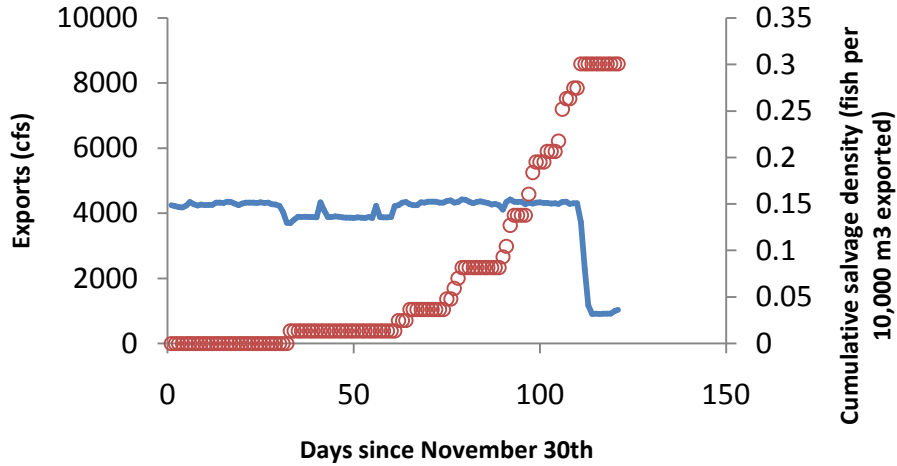

How to read the following plots

- The upper left panels are time series plots of SWP exports (blue line) and the seasonal accumulation of delta smelt salvage *density* at Skinner Fish Facility (red circles in SKT units or fish · 10⁴ m⁻³)
- The lower left panels are time series plots of CVP exports and the seasonal accumulation of delta smelt salvage *density* at Tracy Fish Facility (in SKT units or fish · 10⁴ m⁻³)
- The panels on the right are time series plots of the interaction between OMR flow and turbidity (OMR flow multiplied by CCF turbidity) and how that coincides in time with each fish facility's salvage density. The salvage densities are plotted on the same scale so it is obvious which one ended up salvaging relatively higher or lower densities of smelt that year. The Skinner FF trend is the dashed line and the Tracy FF trend is the solid line.

SWP - WY 2003

CVP - WY 2003

2003

SWP - WY 2004

CVP - WY 2004

2004

SWP - WY 2005

CVP - WY 2005

2005

SWP - WY 2006

CVP - WY 2006

2006

SWP - WY 2007

CVP - WY 2007

2007

SWP - WY 2008