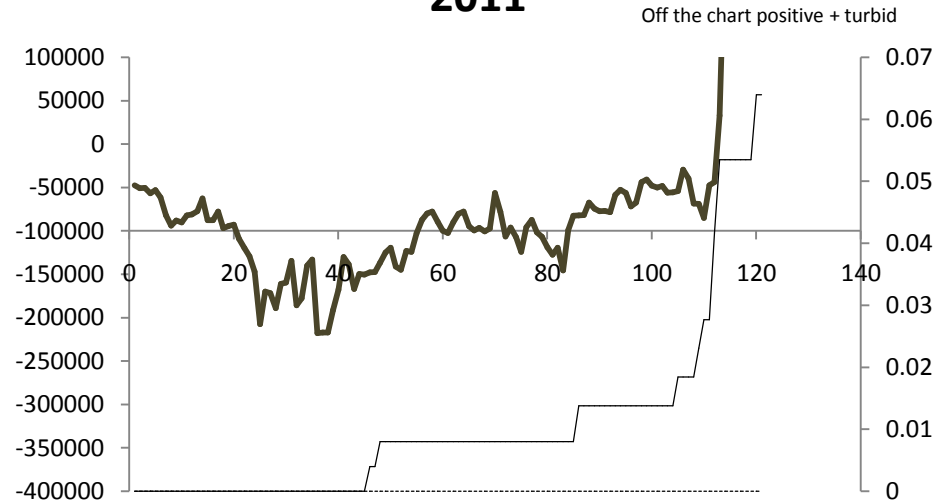

How to read the following plots

- The upper left panels are time series plots of SWP exports (blue line) and the seasonal accumulation of delta smelt salvage *density* at Skinner Fish Facility (red circles in SKT units or fish · 10⁴ m⁻³)
- The lower left panels are time series plots of CVP exports and the seasonal accumulation of delta smelt salvage *density* at Tracy Fish Facility (in SKT units or fish · 10⁴ m⁻³)
- The panels on the right are time series plots of the interaction between OMR flow and turbidity (OMR flow multiplied by CCF turbidity) and how that coincides in time with each fish facility's salvage density. The salvage densities are plotted on the same scale so it is obvious which one ended up salvaging relatively higher or lower densities of smelt that year. The Skinner FF trend is the dashed line and the Tracy FF trend is the solid line.

2005

SWP - WY 2006

CVP - WY 2006

2006

SWP - WY 2007

CVP - WY 2007

2007

SWP - WY 2008

CVP - WY 2008

2008

SWP - WY 2009

CVP - WY 2009

2009

SWP - WY 2010

CVP - WY 2010

2010

SWP - WY 2011

CVP - WY 2011

2011

SWP - WY 2012

CVP - WY 2012

2012

SWP - WY 2013

CVP - WY 2013