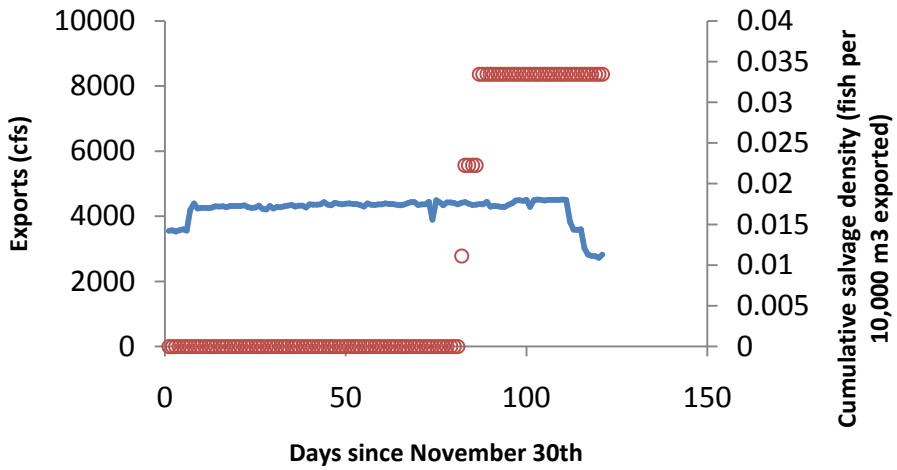

How to read the following plots

- The upper left panels are time series plots of SWP exports (blue line) and the seasonal accumulation of delta smelt salvage *density* at Skinner Fish Facility (red circles in SKT units or fish · 10⁴ m⁻³)
- The lower left panels are time series plots of CVP exports and the seasonal accumulation of delta smelt salvage *density* at Tracy Fish Facility (in SKT units or fish · 10⁴ m⁻³)
- The panels on the right are time series plots of the interaction between OMR flow and turbidity (OMR flow multiplied by CCF turbidity) and how that coincides in time with each fish facility's salvage density. The salvage densities are plotted on the same scale so it is obvious which one ended up salvaging relatively higher or lower densities of smelt that year. The Skinner FF trend is the dashed line and the Tracy FF trend is the solid line.

SWP - WY 2003

CVP - WY 2003

2003

SWP - WY 2004

CVP - WY 2004

2004

SWP - WY 2005

CVP - WY 2005

2005

SWP - WY 2006

CVP - WY 2006

2006

SWP - WY 2007

CVP - WY 2007

2007

SWP - WY 2008

CVP - WY 2008

2008

SWP - WY 2009

CVP - WY 2009

2009

SWP - WY 2010

CVP - WY 2010

2010