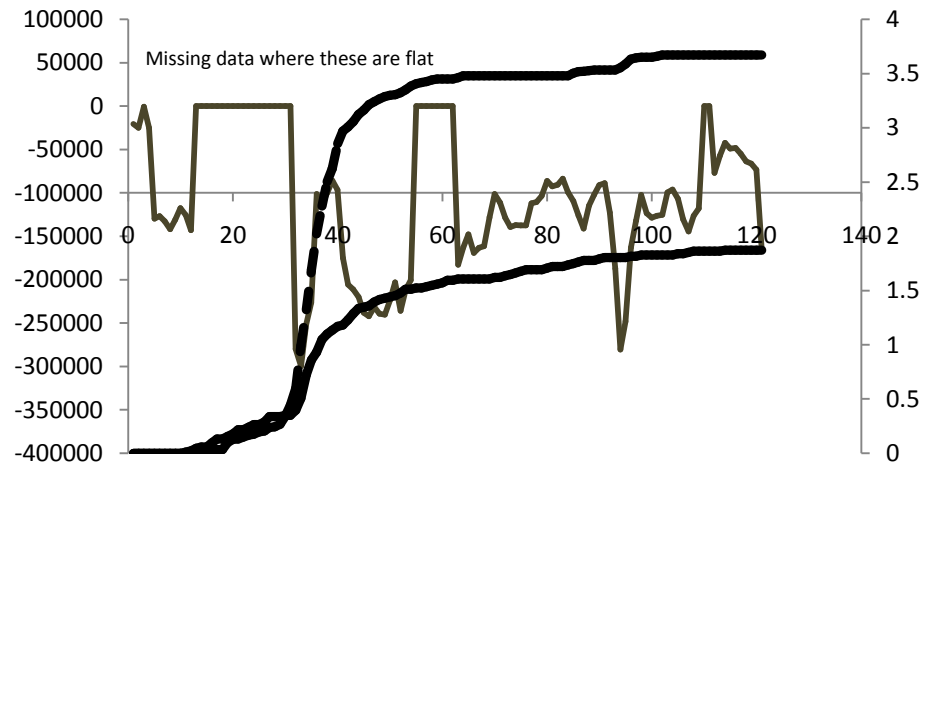

How to read the following plots

- The upper left panels are time series plots of SWP exports (blue line) and the seasonal accumulation of delta smelt salvage *density* at Skinner Fish Facility (red circles in SKT units or fish · 10⁴ m⁻³)
- The lower left panels are time series plots of CVP exports and the seasonal accumulation of delta smelt salvage *density* at Tracy Fish Facility (in SKT units or fish · 10⁴ m⁻³)
- The panels on the right are time series plots of the interaction between OMR flow and turbidity (OMR flow multiplied by CCF turbidity) and how that coincides in time with each fish facility's salvage density. The salvage densities are plotted on the same scale so it is obvious which one ended up salvaging relatively higher or lower densities of smelt that year. The Skinner FF trend is the dashed line and the Tracy FF trend is the solid line.

CVP - WY 1998

1998

SWP - WY 1999

CVP - WY 1999

1999

SWP - WY 2000

CVP - WY 2000

2000

SWP - WY 2001

CVP - WY 2001

2001

SWP - WY 2002

Days since November 30th

CVP - WY 2002

Days since November 30th

2002

SWP - WY 2003

CVP - WY 2003

2003

SWP - WY 2004

CVP - WY 2004

2004

SWP - WY 2005

CVP - WY 2005