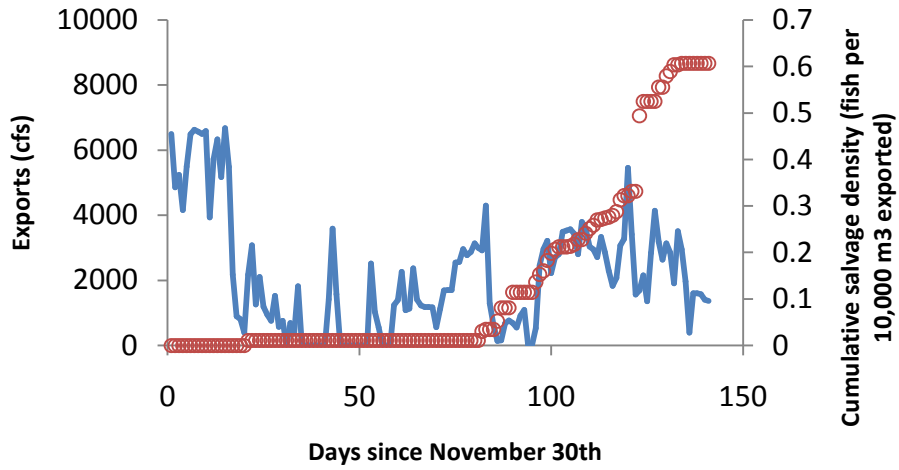

How to read the following plots

- The upper left panels are time series plots of SWP exports (blue line) and the seasonal accumulation of delta smelt salvage *density* at Skinner Fish Facility (red circles in SKT units or fish · 10⁴ m⁻³)
- The lower left panels are time series plots of CVP exports and the seasonal accumulation of delta smelt salvage *density* at Tracy Fish Facility (in SKT units or fish · 10⁴ m⁻³)
- The panels on the right are time series plots of the interaction between OMR flow and turbidity (OMR flow multiplied by CCF turbidity) and how that coincides in time with each fish facility's salvage density. The salvage densities are plotted on the same scale so it is obvious which one ended up salvaging relatively higher or lower densities of smelt that year. The Skinner FF trend is the dashed line and the Tracy FF trend is the solid line.

1995

SWP - WY 1996

CVP - WY 1996

1996

SWP - WY 1997

CVP - WY 1997

1997

SWP - WY 1998

CVP - WY 1998

1998

SWP - WY 1999

CVP - WY 1999

1999

SWP - WY 2000

CVP - WY 2000

2000