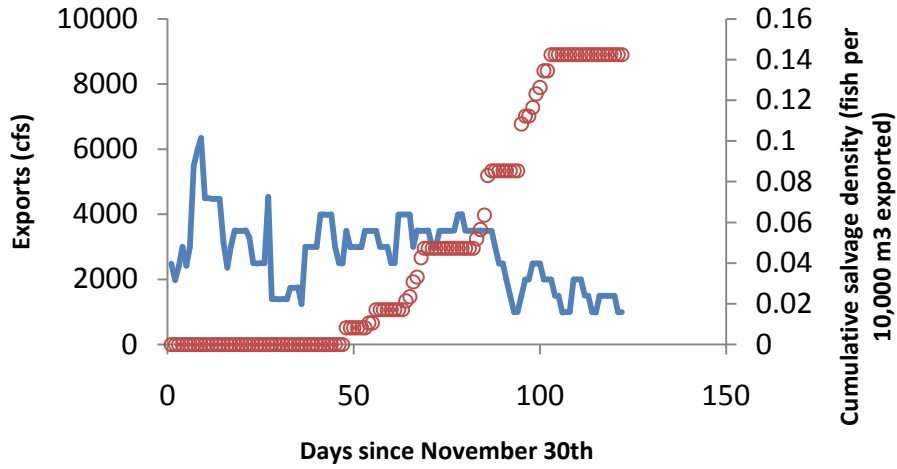

How to read the following plots

- The upper left panels are time series plots of SWP exports (blue line) and the seasonal accumulation of delta smelt salvage *density* at Skinner Fish Facility (red circles in SKT units or fish · 10⁴ m⁻³)
- The lower left panels are time series plots of CVP exports and the seasonal accumulation of delta smelt salvage *density* at Tracy Fish Facility (in SKT units or fish · 10⁴ m⁻³)
- The panels on the right are time series plots of the interaction between OMR flow and turbidity (OMR flow multiplied by CCF turbidity) and how that coincides in time with each fish facility's salvage density. The salvage densities are plotted on the same scale so it is obvious which one ended up salvaging relatively higher or lower densities of smelt that year. The Skinner FF trend is the dashed line and the Tracy FF trend is the solid line.

2005

SWP - WY 2006

CVP - WY 2006

2006

SWP - WY 2007

CVP - WY 2007

2007

SWP - WY 2008