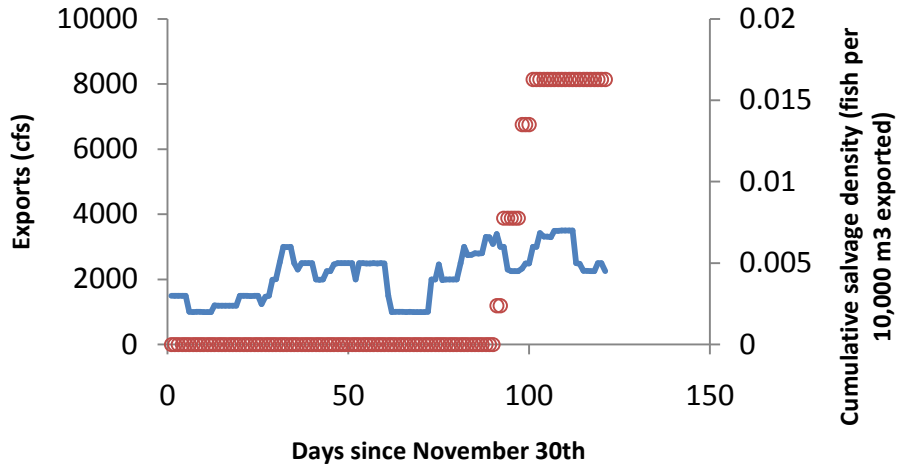

SWP - WY 2009