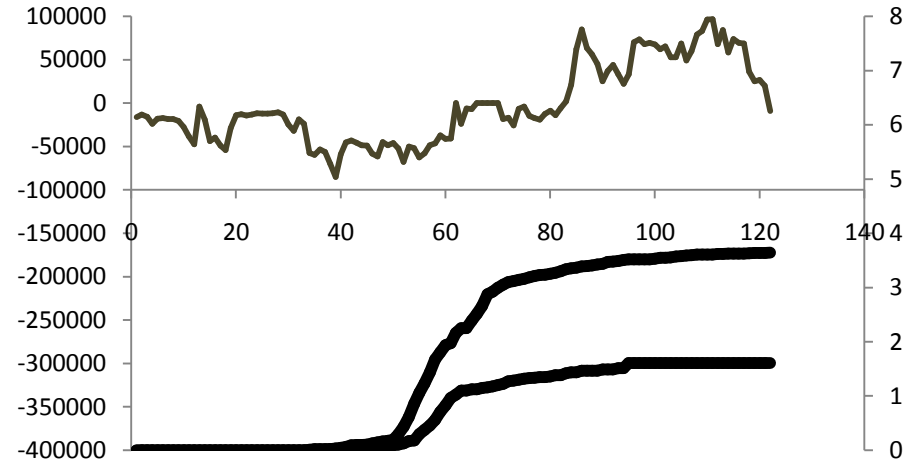

How to read the following plots

- The upper left panels are time series plots of SWP exports (blue line) and the seasonal accumulation of delta smelt salvage *density* at Skinner Fish Facility (red circles in SKT units or fish · 10⁴ m⁻³)
- The lower left panels are time series plots of CVP exports and the seasonal accumulation of delta smelt salvage *density* at Tracy Fish Facility (in SKT units or fish · 10⁴ m⁻³)
- The panels on the right are time series plots of the interaction between OMR flow and turbidity (OMR flow multiplied by CCF turbidity) and how that coincides in time with each fish facility's salvage density. The salvage densities are plotted on the same scale so it is obvious which one ended up salvaging relatively higher or lower densities of smelt that year. The Skinner FF trend is the dashed line and the Tracy FF trend is the solid line.

SWP - WY 1993

CVP - WY 1993

1993

SWP - WY 1994

CVP - WY 1994

1994

SWP - WY 1995

CVP - WY 1995

1995

SWP - WY 1996

CVP - WY 1996

1996

SWP - WY 1997

CVP - WY 1997

1997

SWP - WY 1998

CVP - WY 1998

1998

SWP - WY 1999

CVP - WY 1999

1999

SWP - WY 2000

CVP - WY 2000

2000