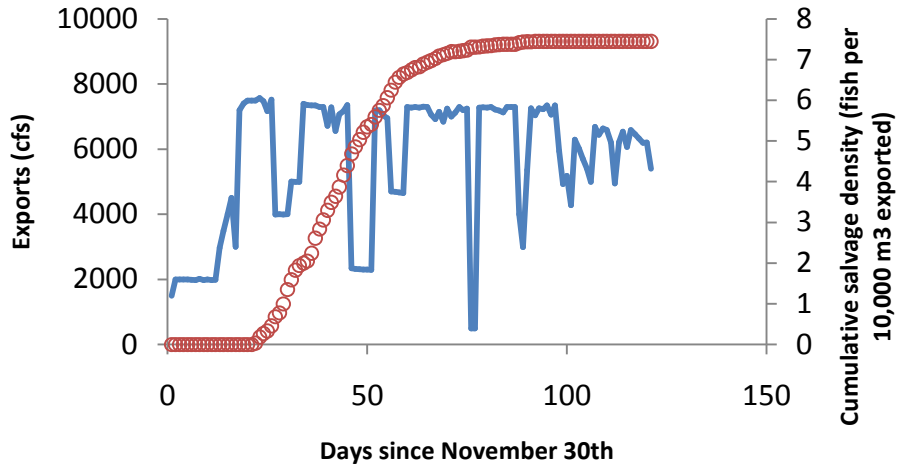

How to read the following plots

- The upper left panels are time series plots of SWP exports (blue line) and the seasonal accumulation of delta smelt salvage *density* at Skinner Fish Facility (red circles in SKT units or fish · 10⁴ m⁻³)
- The lower left panels are time series plots of CVP exports and the seasonal accumulation of delta smelt salvage *density* at Tracy Fish Facility (in SKT units or fish · 10⁴ m⁻³)
- The panels on the right are time series plots of the interaction between OMR flow and turbidity (OMR flow multiplied by CCF turbidity) and how that coincides in time with each fish facility's salvage density. The salvage densities are plotted on the same scale so it is obvious which one ended up salvaging relatively higher or lower densities of smelt that year. The Skinner FF trend is the dashed line and the Tracy FF trend is the solid line.

SWP - WY 2001

CVP - WY 2001

2001

SWP - WY 2002

Days since November 30th

CVP - WY 2002

Days since November 30th

2002

SWP - WY 2003

CVP - WY 2003

2003

SWP - WY 2004

CVP - WY 2004

2004

SWP - WY 2005

CVP - WY 2005