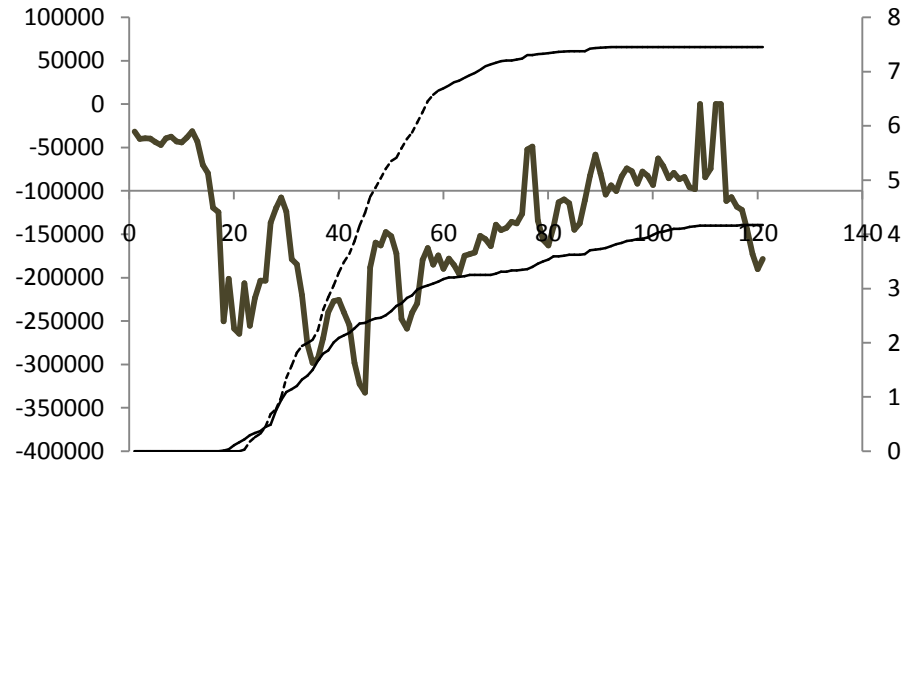

How to read the following plots

- The upper left panels are time series plots of SWP exports (blue line) and the seasonal accumulation of delta smelt salvage *density* at Skinner Fish Facility (red circles in SKT units or fish · 10⁴ m⁻³)
- The lower left panels are time series plots of CVP exports and the seasonal accumulation of delta smelt salvage *density* at Tracy Fish Facility (in SKT units or fish · 10⁴ m⁻³)
- The panels on the right are time series plots of the interaction between OMR flow and turbidity (OMR flow multiplied by CCF turbidity) and how that coincides in time with each fish facility's salvage density. The salvage densities are plotted on the same scale so it is obvious which one ended up salvaging relatively higher or lower densities of smelt that year. The Skinner FF trend is the dashed line and the Tracy FF trend is the solid line.

CVP - WY 1998

1998

SWP - WY 1999

CVP - WY 1999

1999

SWP - WY 2000

CVP - WY 2000

2000

SWP - WY 2001

CVP - WY 2001

2001

SWP - WY 2002

Days since November 30th

CVP - WY 2002

Days since November 30th

2002

SWP - WY 2003

CVP - WY 2003

2003

SWP - WY 2004

CVP - WY 2004

2004

SWP - WY 2005

CVP - WY 2005