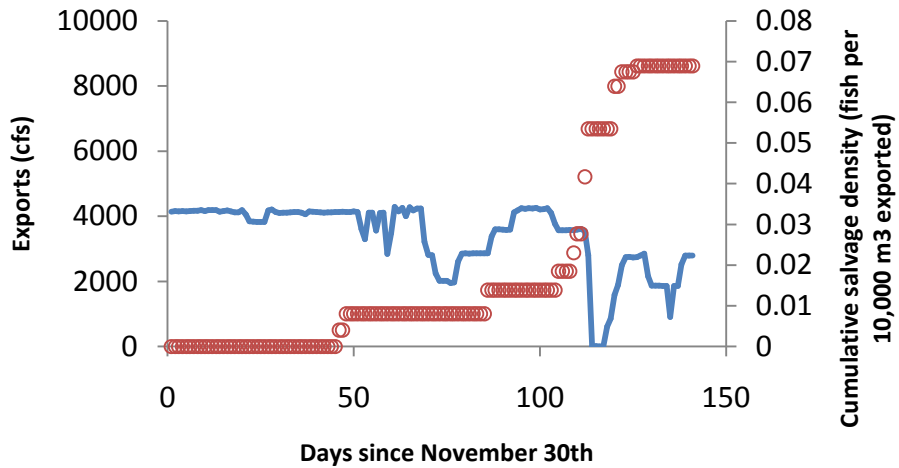

CVP - WY 2011