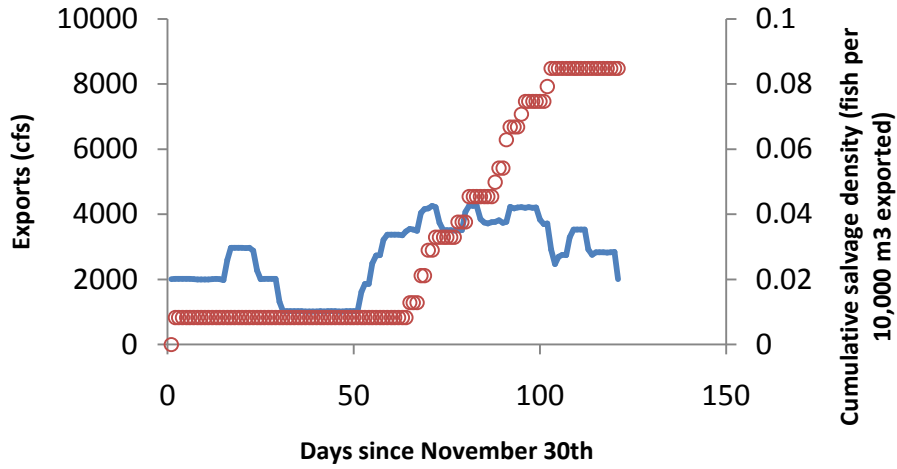

How to read the following plots

- The upper left panels are time series plots of SWP exports (blue line) and the seasonal accumulation of delta smelt salvage *density* at Skinner Fish Facility (red circles in SKT units or fish · 10⁴ m⁻³)
- The lower left panels are time series plots of CVP exports and the seasonal accumulation of delta smelt salvage *density* at Tracy Fish Facility (in SKT units or fish · 10⁴ m⁻³)
- The panels on the right are time series plots of the interaction between OMR flow and turbidity (OMR flow multiplied by CCF turbidity) and how that coincides in time with each fish facility's salvage density. The salvage densities are plotted on the same scale so it is obvious which one ended up salvaging relatively higher or lower densities of smelt that year. The Skinner FF trend is the dashed line and the Tracy FF trend is the solid line.

2005

SWP - WY 2006

CVP - WY 2006

2006

SWP - WY 2007

CVP - WY 2007

2007

SWP - WY 2008

CVP - WY 2008

2008

SWP - WY 2009

CVP - WY 2009

2009

SWP - WY 2010

CVP - WY 2010

2010