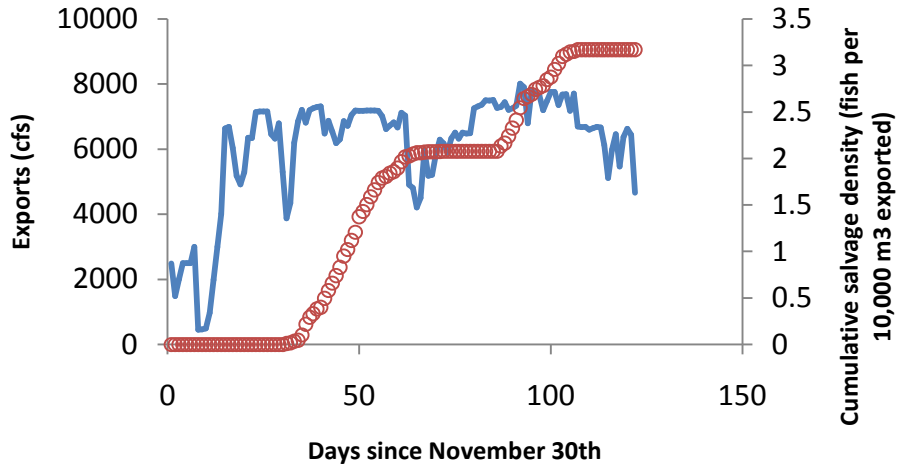

How to read the following plots

- The upper left panels are time series plots of SWP exports (blue line) and the seasonal accumulation of delta smelt salvage *density* at Skinner Fish Facility (red circles in SKT units or fish · 10⁴ m⁻³)
- The lower left panels are time series plots of CVP exports and the seasonal accumulation of delta smelt salvage *density* at Tracy Fish Facility (in SKT units or fish · 10⁴ m⁻³)
- The panels on the right are time series plots of the interaction between OMR flow and turbidity (OMR flow multiplied by CCF turbidity) and how that coincides in time with each fish facility's salvage density. The salvage densities are plotted on the same scale so it is obvious which one ended up salvaging relatively higher or lower densities of smelt that year. The Skinner FF trend is the dashed line and the Tracy FF trend is the solid line.

SWP - WY 2003

CVP - WY 2003

2003

SWP - WY 2004

CVP - WY 2004

2004

SWP - WY 2005

CVP - WY 2005

2005

SWP - WY 2006

CVP - WY 2006

2006

SWP - WY 2007

CVP - WY 2007

2007

SWP - WY 2008