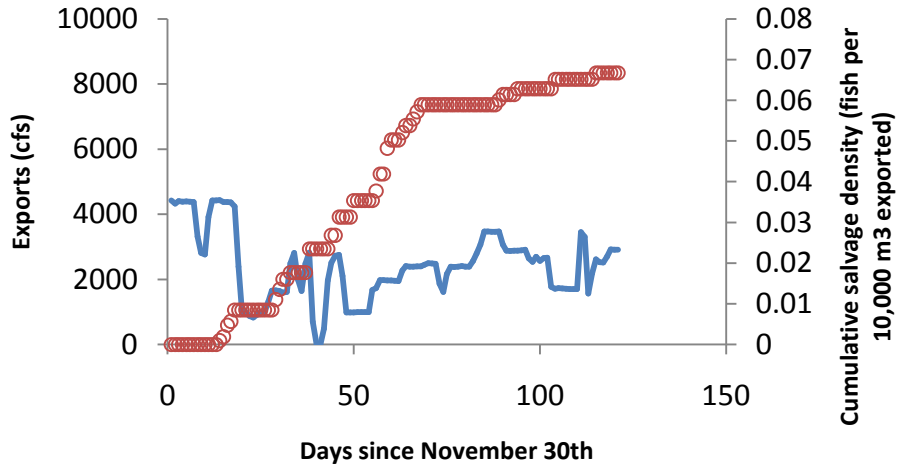

How to read the following plots

- The upper left panels are time series plots of SWP exports (blue line) and the seasonal accumulation of delta smelt salvage *density* at Skinner Fish Facility (red circles in SKT units or fish · 10⁴ m⁻³)
- The lower left panels are time series plots of CVP exports and the seasonal accumulation of delta smelt salvage *density* at Tracy Fish Facility (in SKT units or fish · 10⁴ m⁻³)
- The panels on the right are time series plots of the interaction between OMR flow and turbidity (OMR flow multiplied by CCF turbidity) and how that coincides in time with each fish facility's salvage density. The salvage densities are plotted on the same scale so it is obvious which one ended up salvaging relatively higher or lower densities of smelt that year. The Skinner FF trend is the dashed line and the Tracy FF trend is the solid line.

CVP - WY 2008

2008

SWP - WY 2009

CVP - WY 2009

2009

SWP - WY 2010

CVP - WY 2010

2010

SWP - WY 2011

CVP - WY 2011

2011

SWP - WY 2012

CVP - WY 2012

2012

SWP - WY 2013

CVP - WY 2013