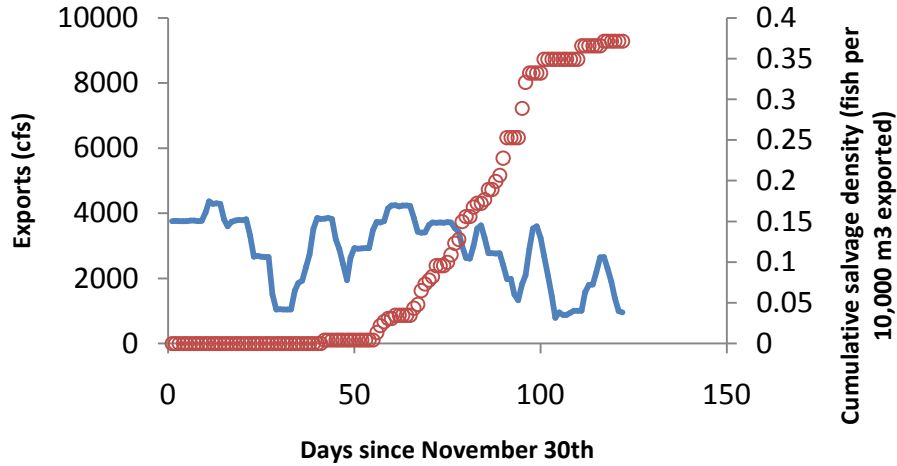

CVP - WY 2008