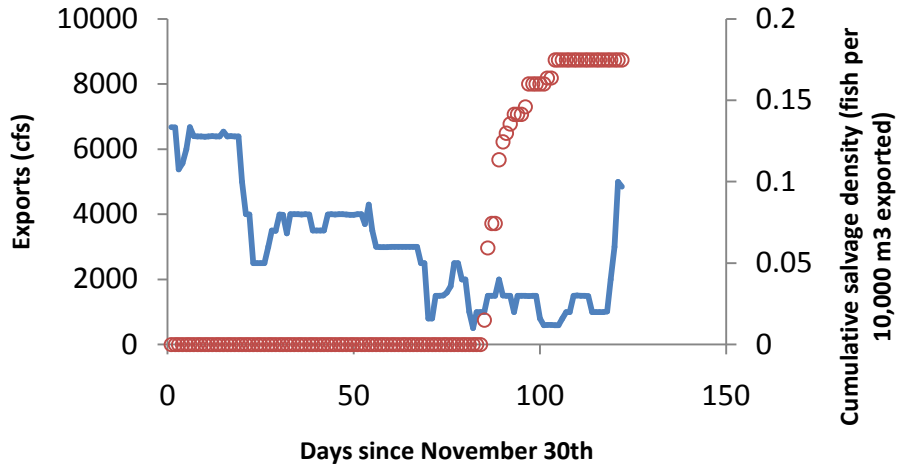

How to read the following plots

- The upper left panels are time series plots of SWP exports (blue line) and the seasonal accumulation of delta smelt salvage *density* at Skinner Fish Facility (red circles in SKT units or fish · 10⁴ m⁻³)
- The lower left panels are time series plots of CVP exports and the seasonal accumulation of delta smelt salvage *density* at Tracy Fish Facility (in SKT units or fish · 10⁴ m⁻³)
- The panels on the right are time series plots of the interaction between OMR flow and turbidity (OMR flow multiplied by CCF turbidity) and how that coincides in time with each fish facility's salvage density. The salvage densities are plotted on the same scale so it is obvious which one ended up salvaging relatively higher or lower densities of smelt that year. The Skinner FF trend is the dashed line and the Tracy FF trend is the solid line.

CVP - WY 2008

2008

SWP - WY 2009

CVP - WY 2009

2009

SWP - WY 2010

CVP - WY 2010

2010

SWP - WY 2011

CVP - WY 2011

2011

SWP - WY 2012

CVP - WY 2012

2012

SWP - WY 2013

CVP - WY 2013