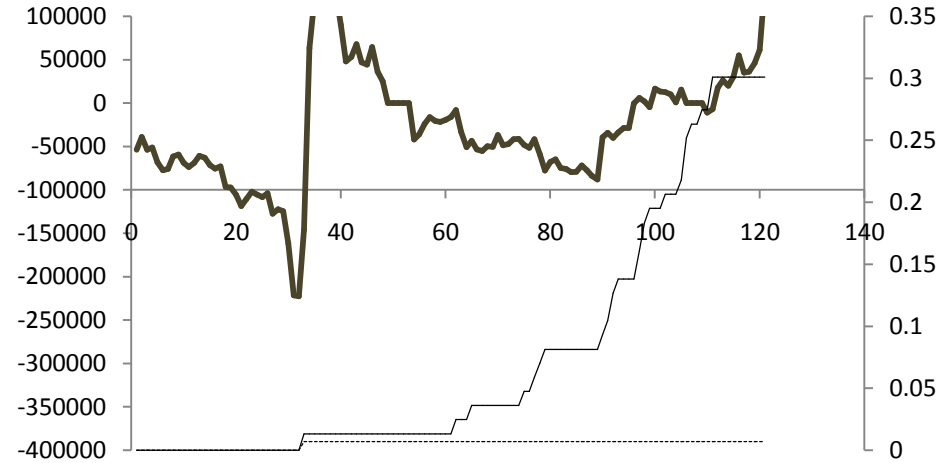

How to read the following plots

- The upper left panels are time series plots of SWP exports (blue line) and the seasonal accumulation of delta smelt salvage *density* at Skinner Fish Facility (red circles in SKT units or fish · 10⁴ m⁻³)
- The lower left panels are time series plots of CVP exports and the seasonal accumulation of delta smelt salvage *density* at Tracy Fish Facility (in SKT units or fish · 10⁴ m⁻³)
- The panels on the right are time series plots of the interaction between OMR flow and turbidity (OMR flow multiplied by CCF turbidity) and how that coincides in time with each fish facility's salvage density. The salvage densities are plotted on the same scale so it is obvious which one ended up salvaging relatively higher or lower densities of smelt that year. The Skinner FF trend is the dashed line and the Tracy FF trend is the solid line.

SWP - WY 2003

CVP - WY 2003

2003

SWP - WY 2004

CVP - WY 2004

2004

SWP - WY 2005

CVP - WY 2005

2005

SWP - WY 2006

CVP - WY 2006

2006

SWP - WY 2007

CVP - WY 2007

2007

SWP - WY 2008

CVP - WY 2008

2008

SWP - WY 2009

CVP - WY 2009

2009

SWP - WY 2010

CVP - WY 2010

2010