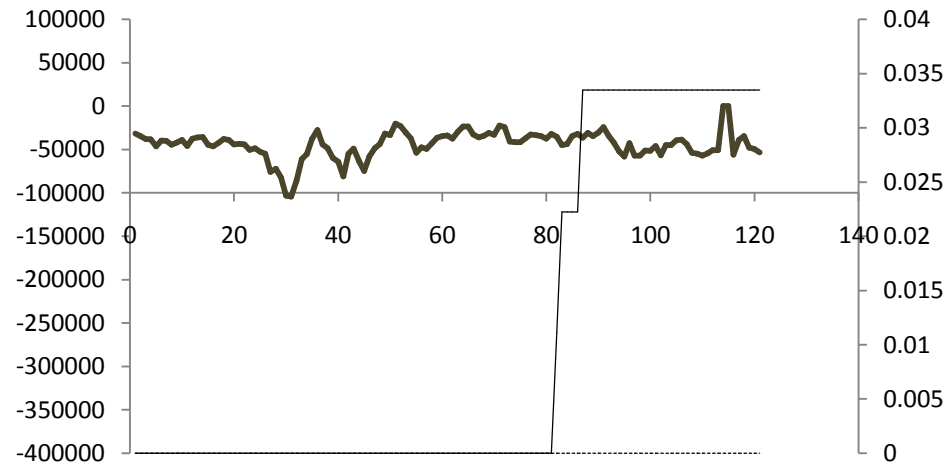

How to read the following plots

- The upper left panels are time series plots of SWP exports (blue line) and the seasonal accumulation of delta smelt salvage *density* at Skinner Fish Facility (red circles in SKT units or fish · 10⁴ m⁻³)
- The lower left panels are time series plots of CVP exports and the seasonal accumulation of delta smelt salvage *density* at Tracy Fish Facility (in SKT units or fish · 10⁴ m⁻³)
- The panels on the right are time series plots of the interaction between OMR flow and turbidity (OMR flow multiplied by CCF turbidity) and how that coincides in time with each fish facility's salvage density. The salvage densities are plotted on the same scale so it is obvious which one ended up salvaging relatively higher or lower densities of smelt that year. The Skinner FF trend is the dashed line and the Tracy FF trend is the solid line.

SWP - WY 2003

CVP - WY 2003

2003

SWP - WY 2004

CVP - WY 2004

2004

SWP - WY 2005

CVP - WY 2005

2005

SWP - WY 2006

CVP - WY 2006

2006

SWP - WY 2007

CVP - WY 2007

2007

SWP - WY 2008

CVP - WY 2008

2008

SWP - WY 2009

CVP - WY 2009

2009

SWP - WY 2010

CVP - WY 2010

2010