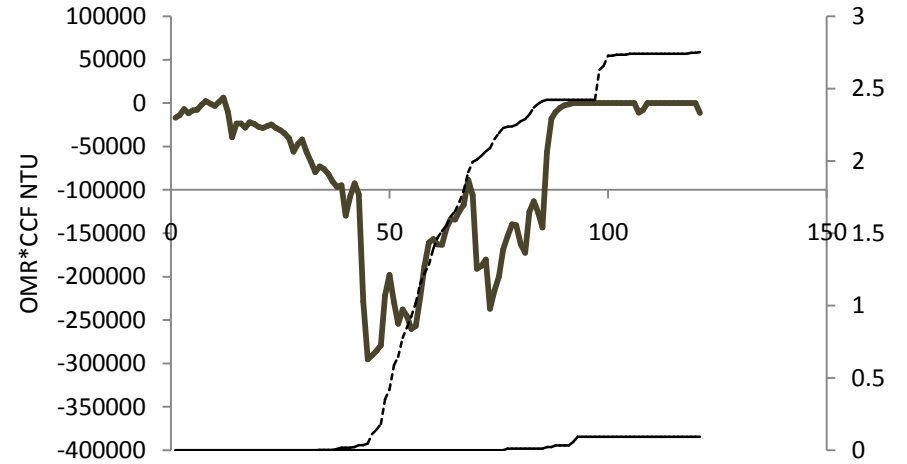

How to read the following plots

- The upper left panels are time series plots of SWP exports (blue line) and the seasonal accumulation of delta smelt salvage *density* at Skinner Fish Facility (red circles in SKT units or fish · 10⁴ m⁻³)
- The lower left panels are time series plots of CVP exports and the seasonal accumulation of delta smelt salvage *density* at Tracy Fish Facility (in SKT units or fish · 10⁴ m⁻³)
- The panels on the right are time series plots of the interaction between OMR flow and turbidity (OMR flow multiplied by CCF turbidity) and how that coincides in time with each fish facility's salvage density. The salvage densities are plotted on the same scale so it is obvious which one ended up salvaging relatively higher or lower densities of smelt that year. The Skinner FF trend is the dashed line and the Tracy FF trend is the solid line.

SWP - WY 1993

CVP - WY 1993

1993

SWP - WY 1994

CVP - WY 1994

1994

SWP - WY 1995

CVP - WY 1995

1995

SWP - WY 1996

CVP - WY 1996

1996

SWP - WY 1997

CVP - WY 1997

1997

SWP - WY 1998