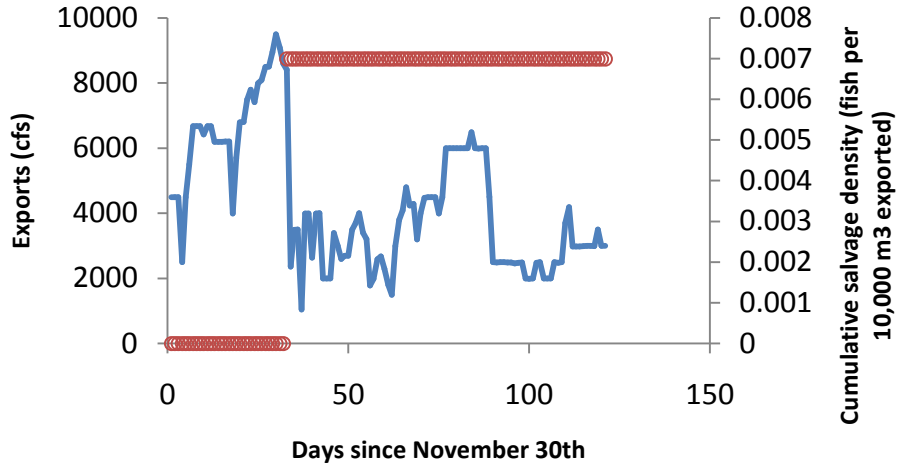

SWP - WY 2006