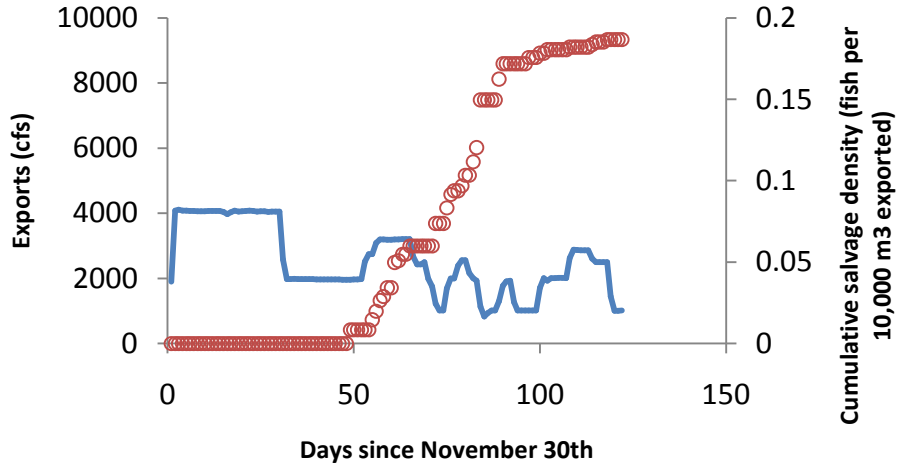

How to read the following plots

- The upper left panels are time series plots of SWP exports (blue line) and the seasonal accumulation of delta smelt salvage *density* at Skinner Fish Facility (red circles in SKT units or fish · 10⁴ m⁻³)
- The lower left panels are time series plots of CVP exports and the seasonal accumulation of delta smelt salvage *density* at Tracy Fish Facility (in SKT units or fish · 10⁴ m⁻³)
- The panels on the right are time series plots of the interaction between OMR flow and turbidity (OMR flow multiplied by CCF turbidity) and how that coincides in time with each fish facility's salvage density. The salvage densities are plotted on the same scale so it is obvious which one ended up salvaging relatively higher or lower densities of smelt that year. The Skinner FF trend is the dashed line and the Tracy FF trend is the solid line.

CVP - WY 2008

2008

SWP - WY 2009

CVP - WY 2009

2009

SWP - WY 2010

CVP - WY 2010

2010

SWP - WY 2011

CVP - WY 2011

2011

SWP - WY 2012

CVP - WY 2012

2012

SWP - WY 2013

CVP - WY 2013