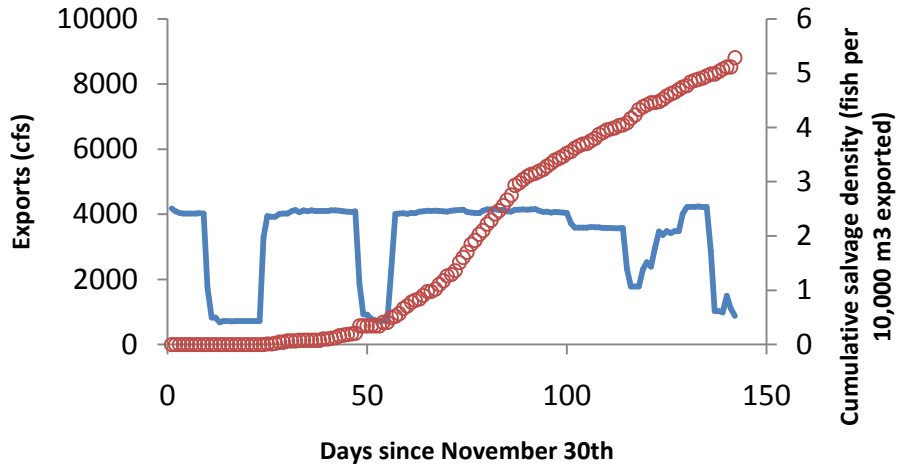

How to read the following plots

- The upper left panels are time series plots of SWP exports (blue line) and the seasonal accumulation of delta smelt salvage *density* at Skinner Fish Facility (red circles in SKT units or fish · 10⁴ m⁻³)
- The lower left panels are time series plots of CVP exports and the seasonal accumulation of delta smelt salvage *density* at Tracy Fish Facility (in SKT units or fish · 10⁴ m⁻³)
- The panels on the right are time series plots of the interaction between OMR flow and turbidity (OMR flow multiplied by CCF turbidity) and how that coincides in time with each fish facility's salvage density. The salvage densities are plotted on the same scale so it is obvious which one ended up salvaging relatively higher or lower densities of smelt that year. The Skinner FF trend is the dashed line and the Tracy FF trend is the solid line.

CVP - WY 1998

1998

SWP - WY 1999

CVP - WY 1999

1999

SWP - WY 2000

CVP - WY 2000

2000

SWP - WY 2001

CVP - WY 2001

2001

SWP - WY 2002

Days since November 30th

CVP - WY 2002

Days since November 30th

2002