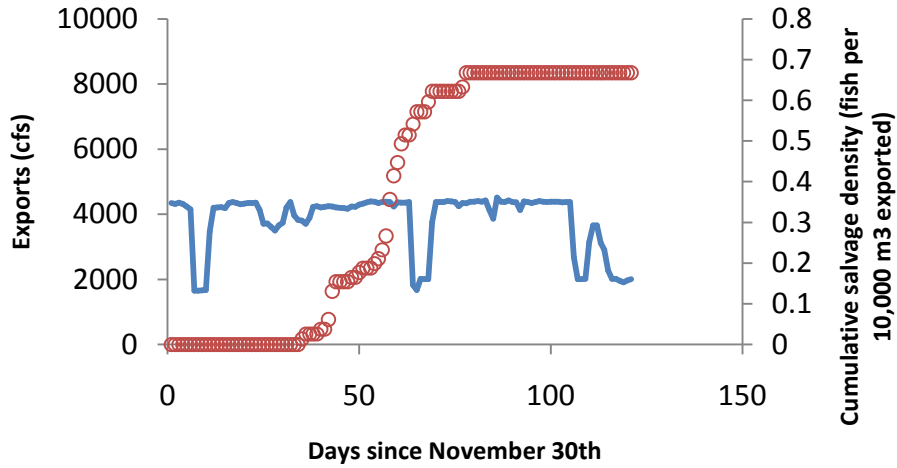

How to read the following plots

- The upper left panels are time series plots of SWP exports (blue line) and the seasonal accumulation of delta smelt salvage *density* at Skinner Fish Facility (red circles in SKT units or fish · 10⁴ m⁻³)
- The lower left panels are time series plots of CVP exports and the seasonal accumulation of delta smelt salvage *density* at Tracy Fish Facility (in SKT units or fish · 10⁴ m⁻³)
- The panels on the right are time series plots of the interaction between OMR flow and turbidity (OMR flow multiplied by CCF turbidity) and how that coincides in time with each fish facility's salvage density. The salvage densities are plotted on the same scale so it is obvious which one ended up salvaging relatively higher or lower densities of smelt that year. The Skinner FF trend is the dashed line and the Tracy FF trend is the solid line.

SWP - WY 2001

CVP - WY 2001

2001

SWP - WY 2002

Days since November 30th

CVP - WY 2002

Days since November 30th

2002

SWP - WY 2003

CVP - WY 2003

2003

SWP - WY 2004

CVP - WY 2004

2004

SWP - WY 2005

CVP - WY 2005

2005

SWP - WY 2006

CVP - WY 2006

2006

SWP - WY 2007

CVP - WY 2007

2007

SWP - WY 2008