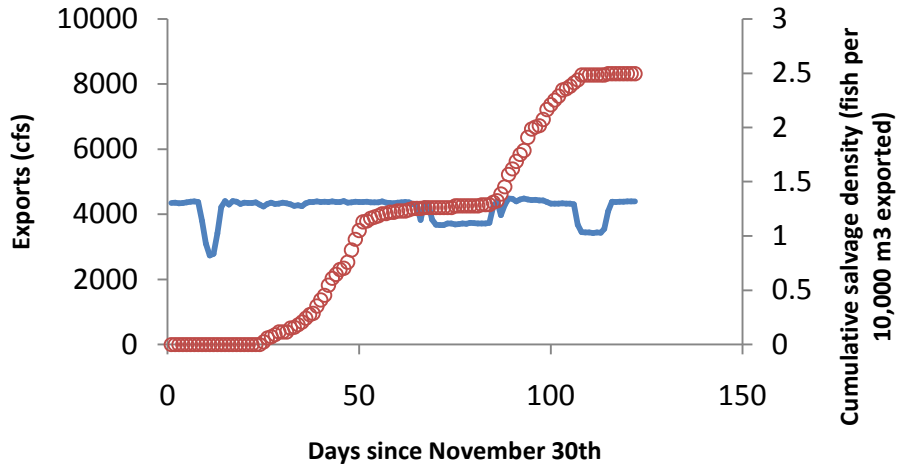

How to read the following plots

- The upper left panels are time series plots of SWP exports (blue line) and the seasonal accumulation of delta smelt salvage *density* at Skinner Fish Facility (red circles in SKT units or fish · 10⁴ m⁻³)
- The lower left panels are time series plots of CVP exports and the seasonal accumulation of delta smelt salvage *density* at Tracy Fish Facility (in SKT units or fish · 10⁴ m⁻³)
- The panels on the right are time series plots of the interaction between OMR flow and turbidity (OMR flow multiplied by CCF turbidity) and how that coincides in time with each fish facility's salvage density. The salvage densities are plotted on the same scale so it is obvious which one ended up salvaging relatively higher or lower densities of smelt that year. The Skinner FF trend is the dashed line and the Tracy FF trend is the solid line.

SWP - WY 2001

CVP - WY 2001

2001

SWP - WY 2002

Days since November 30th

CVP - WY 2002

Days since November 30th

2002

SWP - WY 2003

CVP - WY 2003

2003

SWP - WY 2004

CVP - WY 2004

2004

SWP - WY 2005

CVP - WY 2005

2005

SWP - WY 2006

CVP - WY 2006

2006

SWP - WY 2007

CVP - WY 2007

2007

SWP - WY 2008