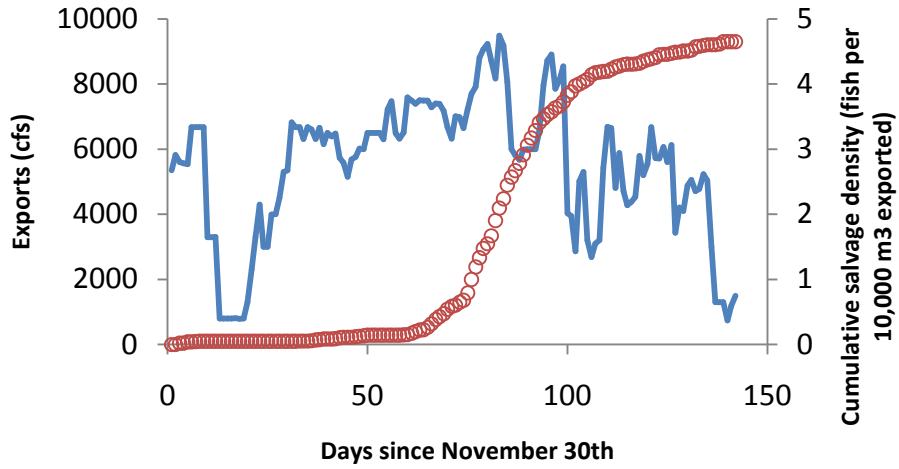

How to read the following plots

- The upper left panels are time series plots of SWP exports (blue line) and the seasonal accumulation of delta smelt salvage *density* at Skinner Fish Facility (red circles in SKT units or fish · 10⁴ m⁻³)
- The lower left panels are time series plots of CVP exports and the seasonal accumulation of delta smelt salvage *density* at Tracy Fish Facility (in SKT units or fish · 10⁴ m⁻³)
- The panels on the right are time series plots of the interaction between OMR flow and turbidity (OMR flow multiplied by CCF turbidity) and how that coincides in time with each fish facility's salvage density. The salvage densities are plotted on the same scale so it is obvious which one ended up salvaging relatively higher or lower densities of smelt that year. The Skinner FF trend is the dashed line and the Tracy FF trend is the solid line.

CVP - WY 1998

1998

SWP - WY 1999

CVP - WY 1999

1999

SWP - WY 2000

CVP - WY 2000

2000

SWP - WY 2001

CVP - WY 2001

2001

SWP - WY 2002

Days since November 30th

CVP - WY 2002

Days since November 30th

2002