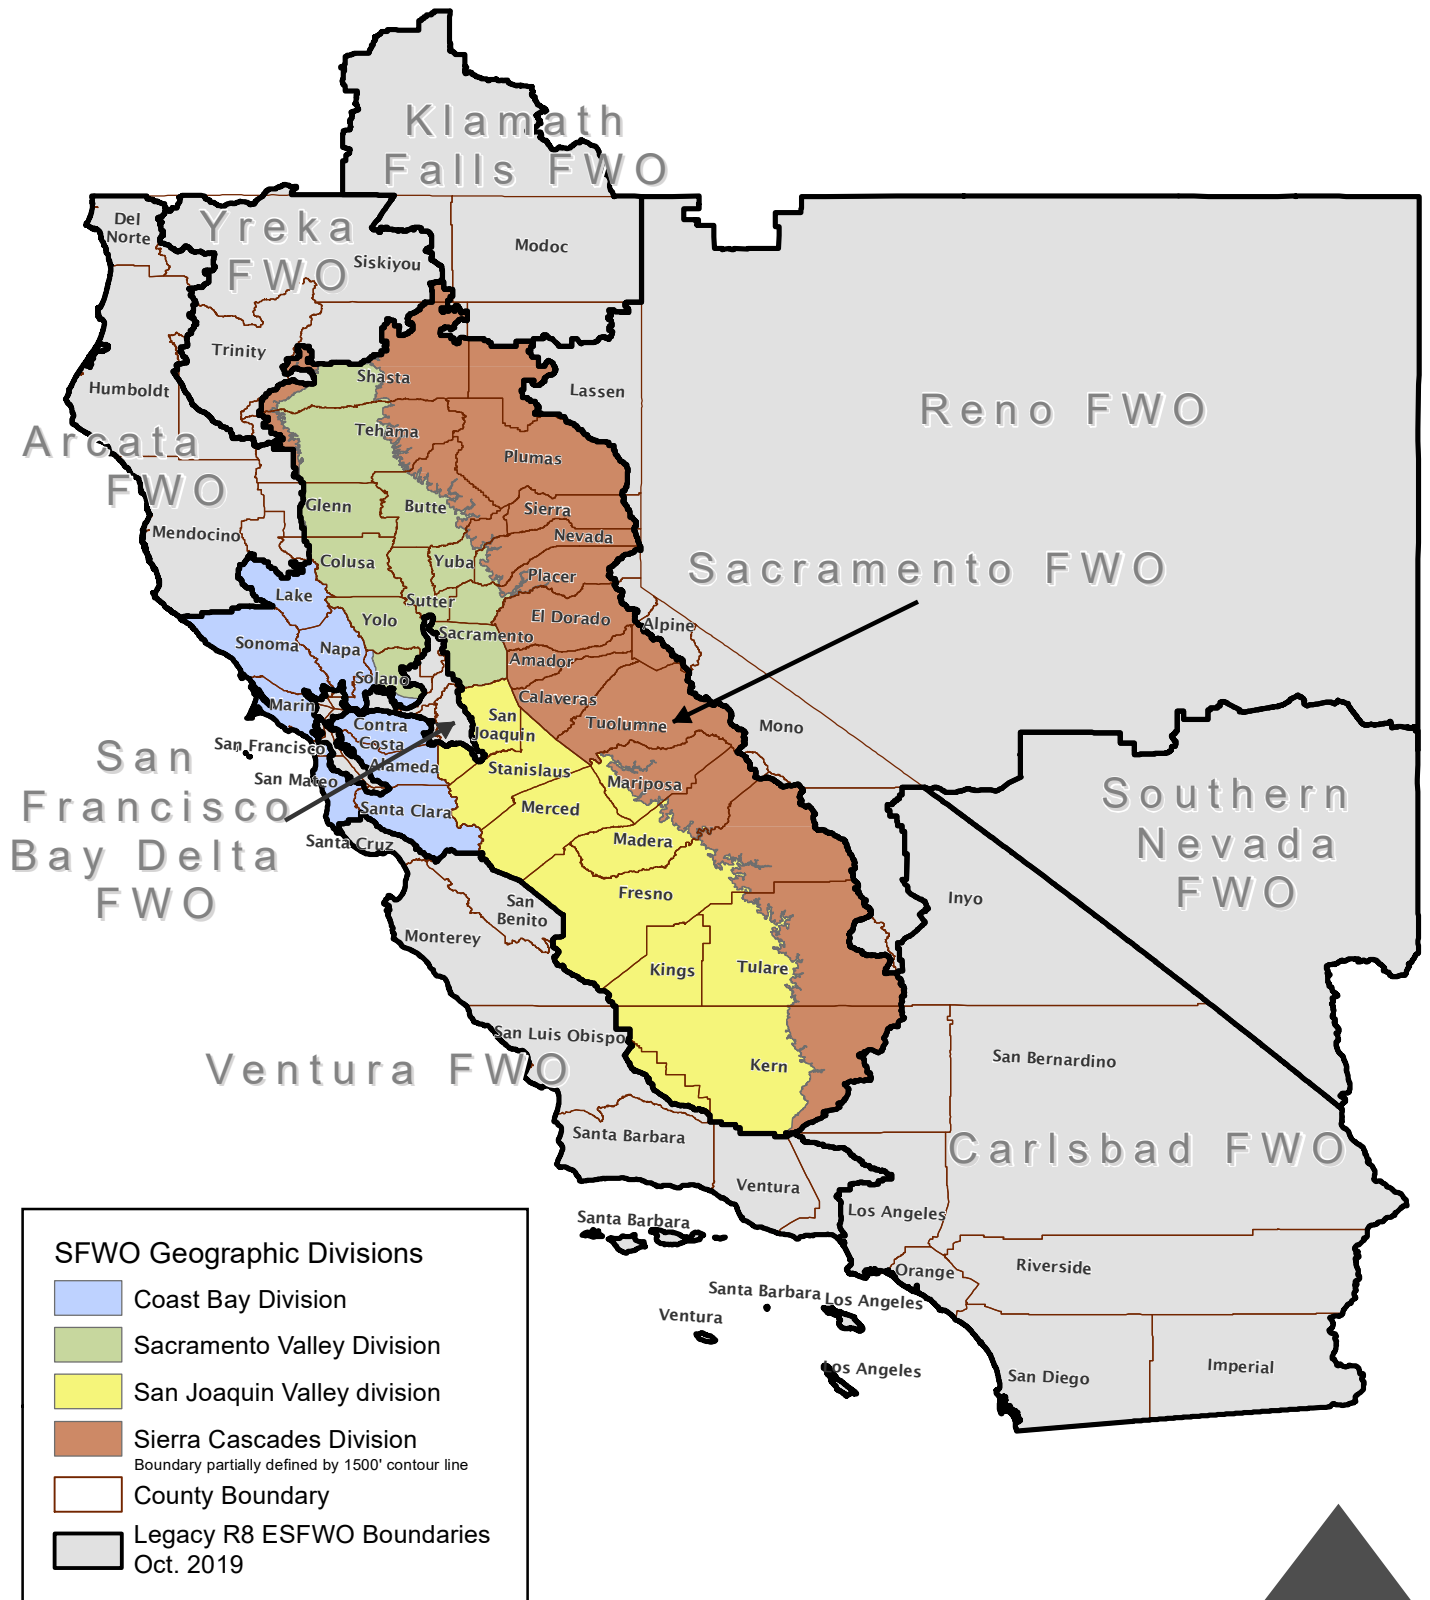

# Sacramento Fish and Wildlife Office (FWO) Geographic Divisions

**SFWO Geographic Divisions**

- Coast Bay Division
- Sacramento Valley Division
- San Joaquin Valley division
- Sierra Cascades Division  
Boundary partially defined by 1500' contour line
- County Boundary
- Legacy R8 ESFWO Boundaries  
Oct. 2019