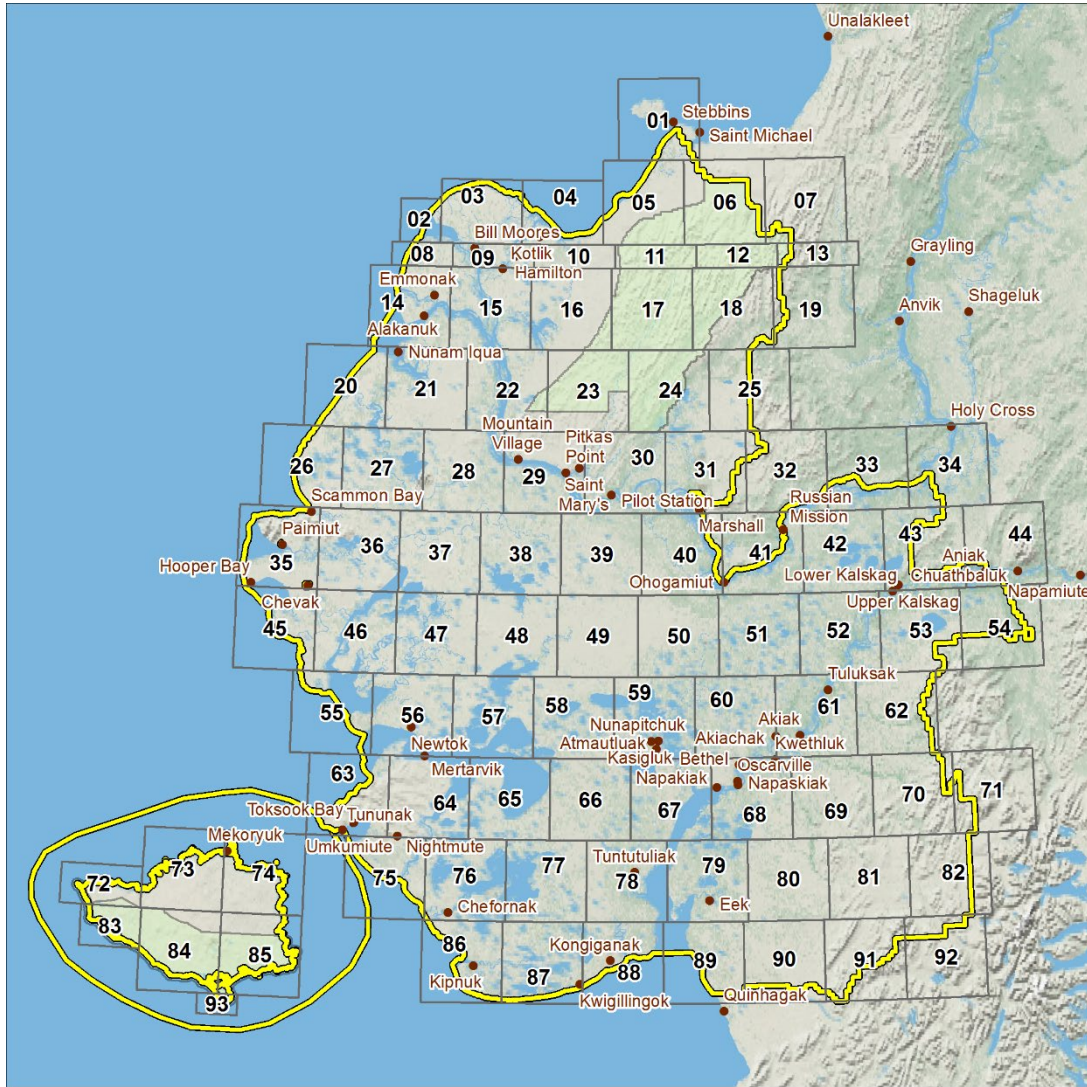

Index to Yukon Delta NWR GeoPDF Land Status Maps

U.S. Fish & Wildlife Service, Alaska Region

Yukon Delta NWR Land Status Maps (1:30,000)

YKD-01	YKD-15	YKD-29	YKD-42	YKD-55	YKD-68	YKD-81
YKD-02	YKD-16	YKD-30	YKD-43	YKD-56	YKD-69	YKD-82
YKD-03	YKD-17	YKD-31	YKD-44	YKD-57	YKD-70	YKD-83
YKD-04	YKD-18	YKD-32	YKD-45	YKD-58	YKD-71	YKD-84
YKD-05	YKD-19	YKD-33	YKD-46	YKD-59	YKD-72	YKD-85
YKD-06	YKD-20	YKD-34	YKD-47	YKD-60	YKD-73	YKD-86
YKD-07	YKD-21	YKD-35	YKD-48	YKD-61	YKD-74	YKD-87
YKD-08	YKD-22	YKD-36	YKD-49	YKD-62	YKD-75	YKD-88
YKD-09	YKD-23	YKD-37	YKD-50	YKD-63	YKD-76	YKD-89
YKD-10	YKD-24	YKD-38	YKD-51	YKD-64	YKD-77	YKD-90
YKD-11	YKD-25	YKD-39	YKD-52	YKD-65	YKD-78	YKD-91
YKD-12	YKD-26	YKD-40	YKD-53	YKD-66	YKD-79	YKD-92
YKD-13	YKD-27	YKD-41	YKD-54	YKD-67	YKD-80	YKD-93
YKD-14	YKD-28					

Yukon Delta NWR Land Status Maps (1:250,000)

[Sheet 1 of 4](#) [Sheet 2 of 4](#) [Sheet 3 of 4](#) [Sheet 4 of 4](#)

Refer to the [FWS Region 7 GeoPDF Map Portal](#) for more information about these geoPDF maps.