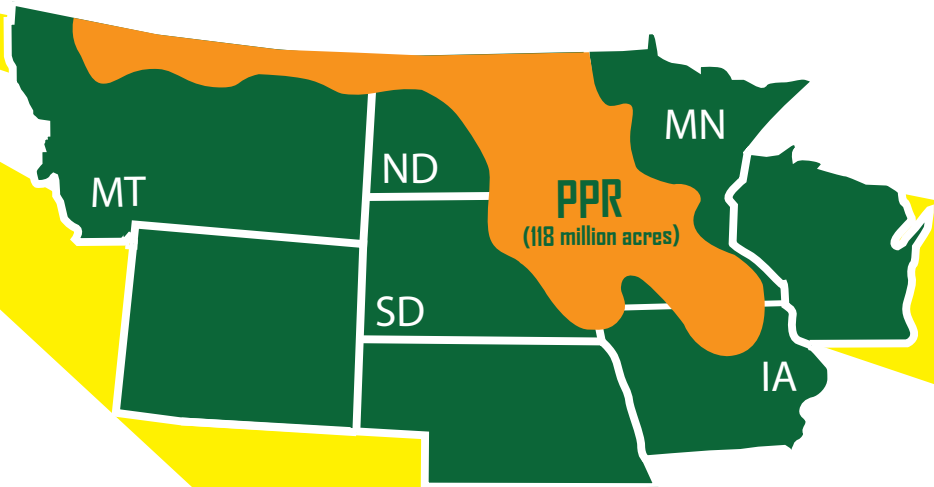

THE POWER of the U.S. PRAIRIE POTHOLE REGION (PPR)

HOME TO
more than
300
species of birds

Contains
26 million acres of grassland, and
3.44 million wetland basins.

Regarded as one of the
MOST DIVERSE ECOSYSTEMS
and one of America's national treasures.

Referred to as America's
"duck factory"
because it is the most productive area for nesting waterfowl on the continent.