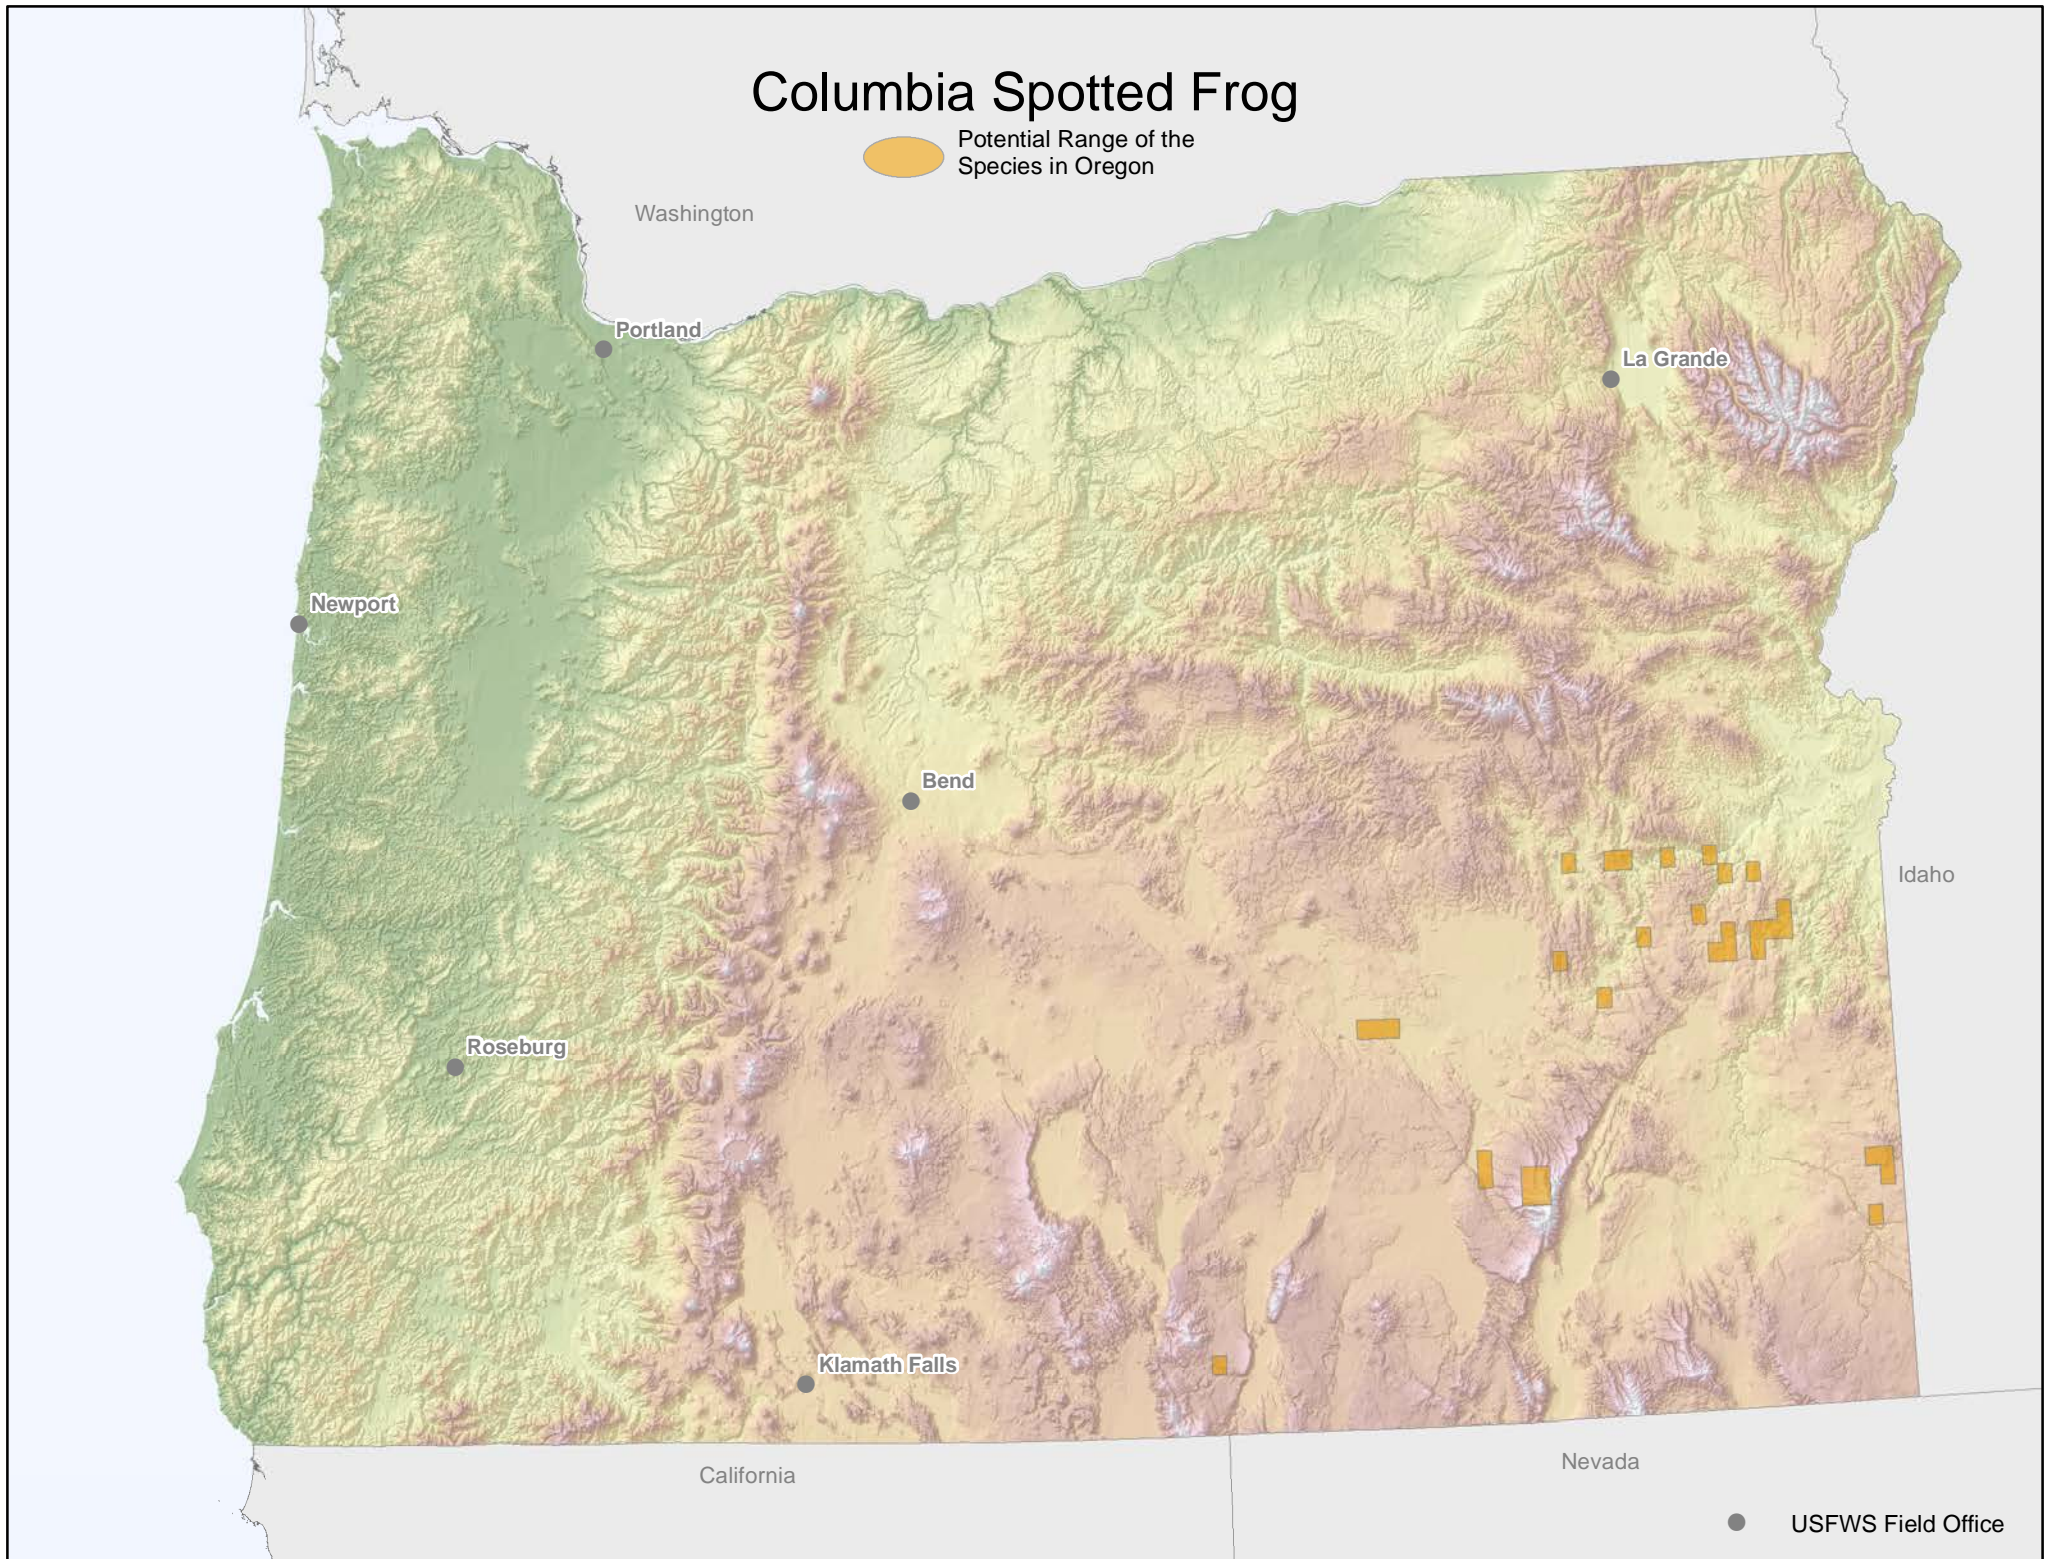

# Columbia Spotted Frog

 Potential Range of the Species in Oregon

 USFWS Field Office