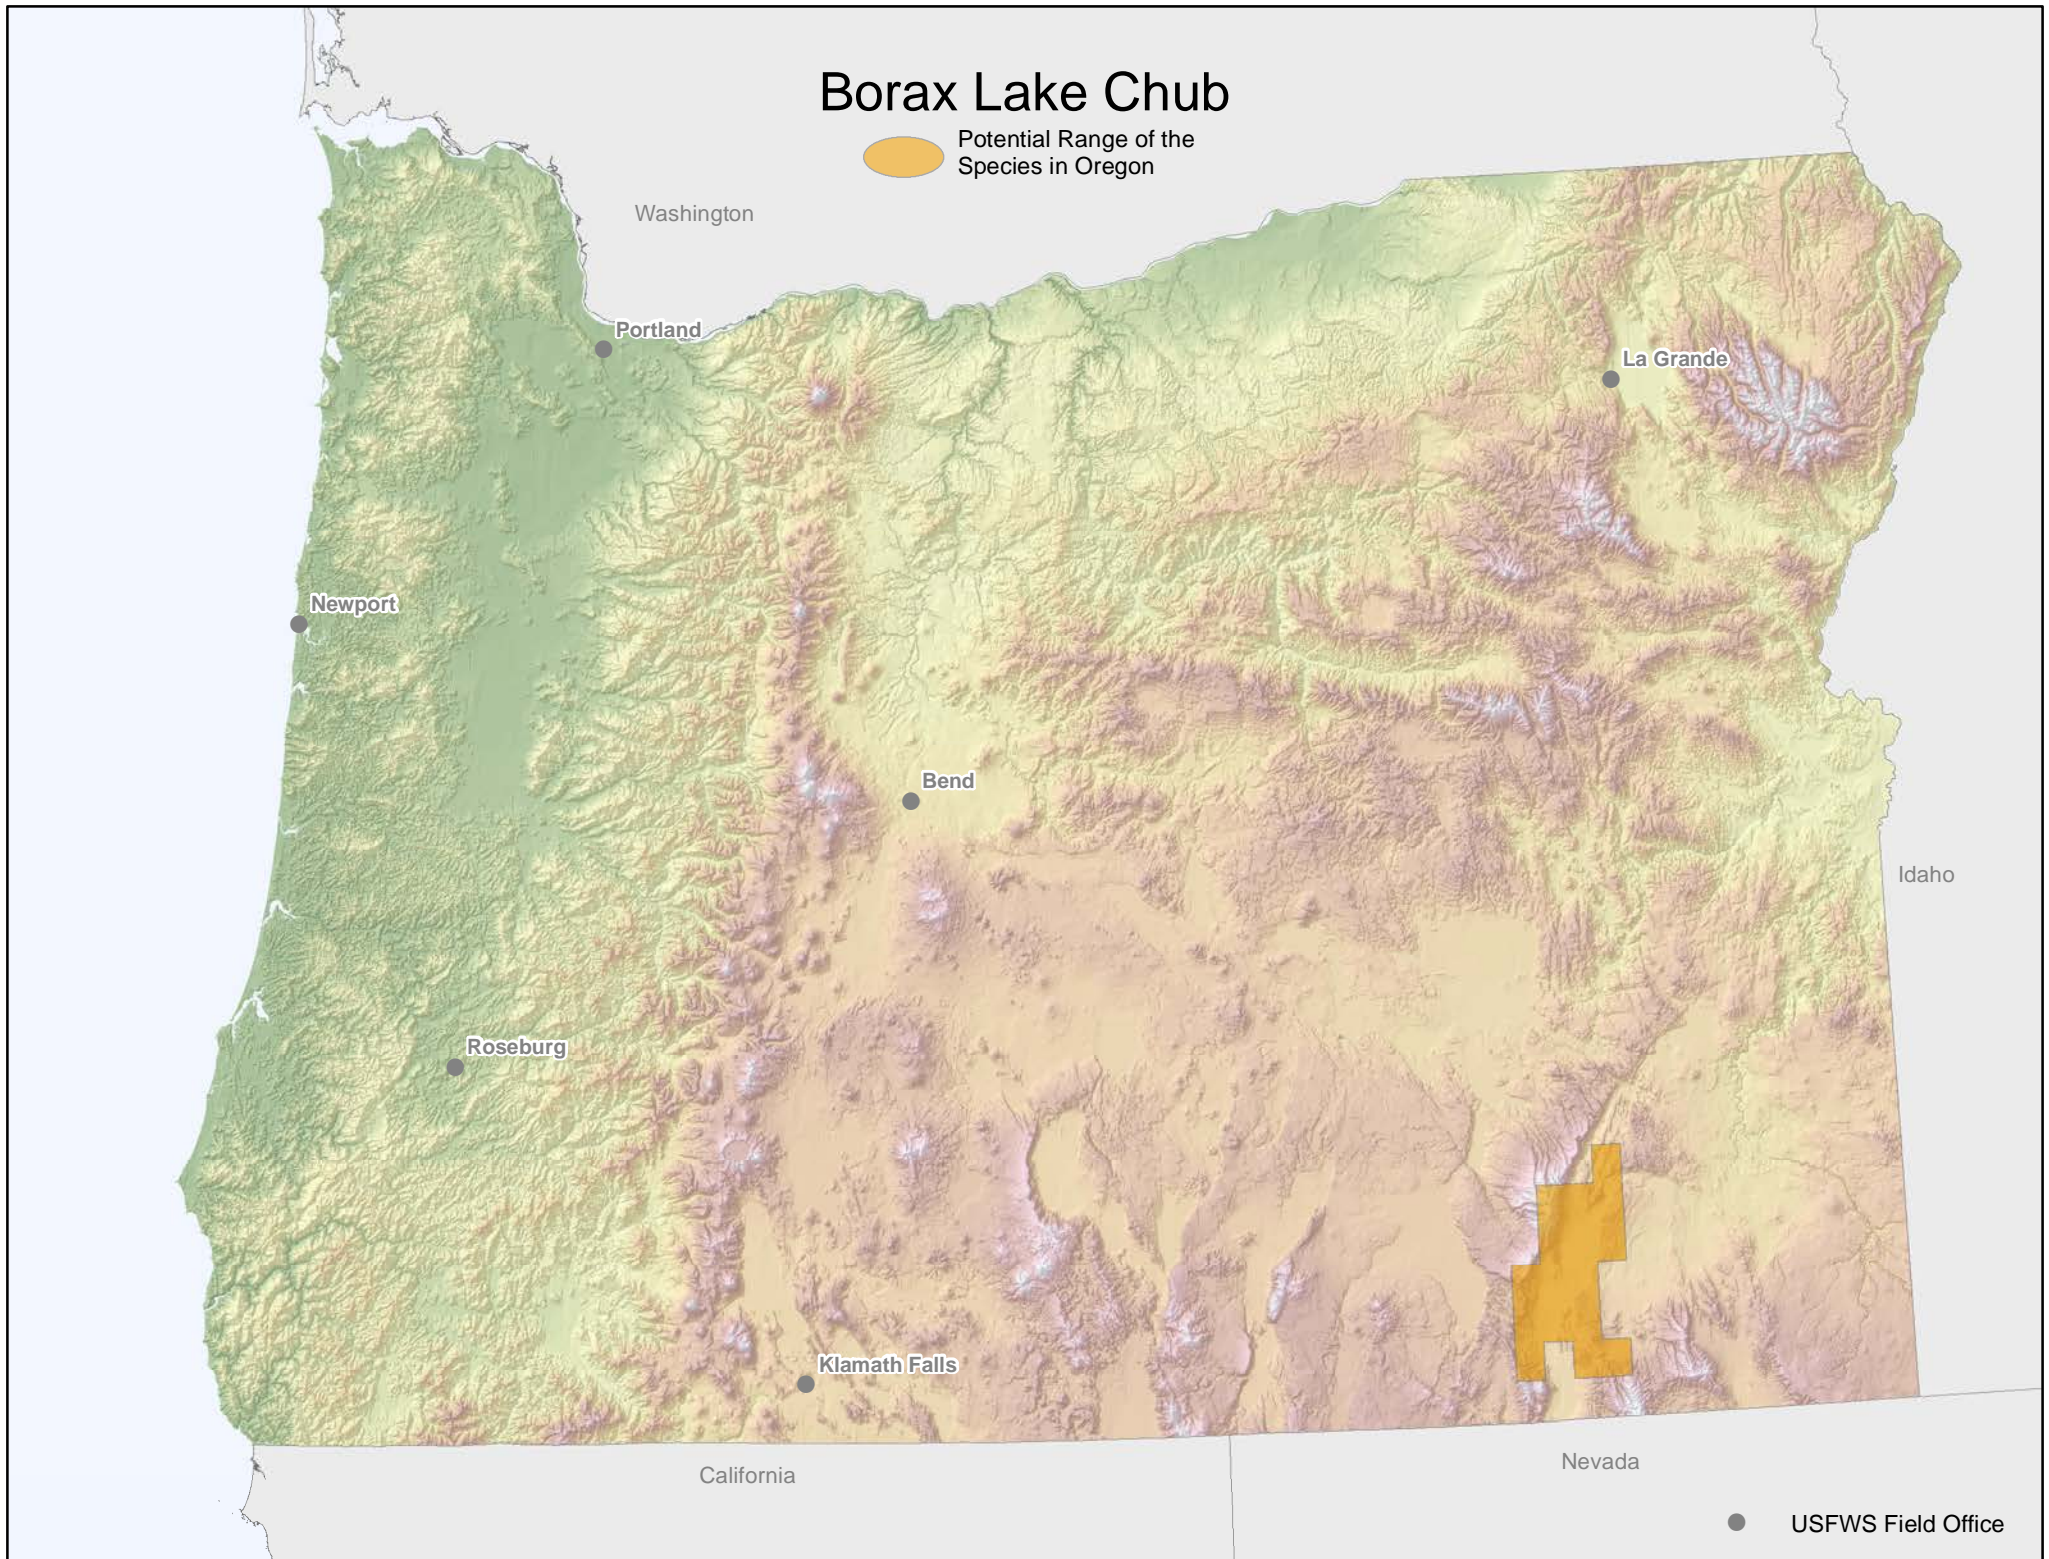

# Borax Lake Chub

 Potential Range of the Species in Oregon

 USFWS Field Office